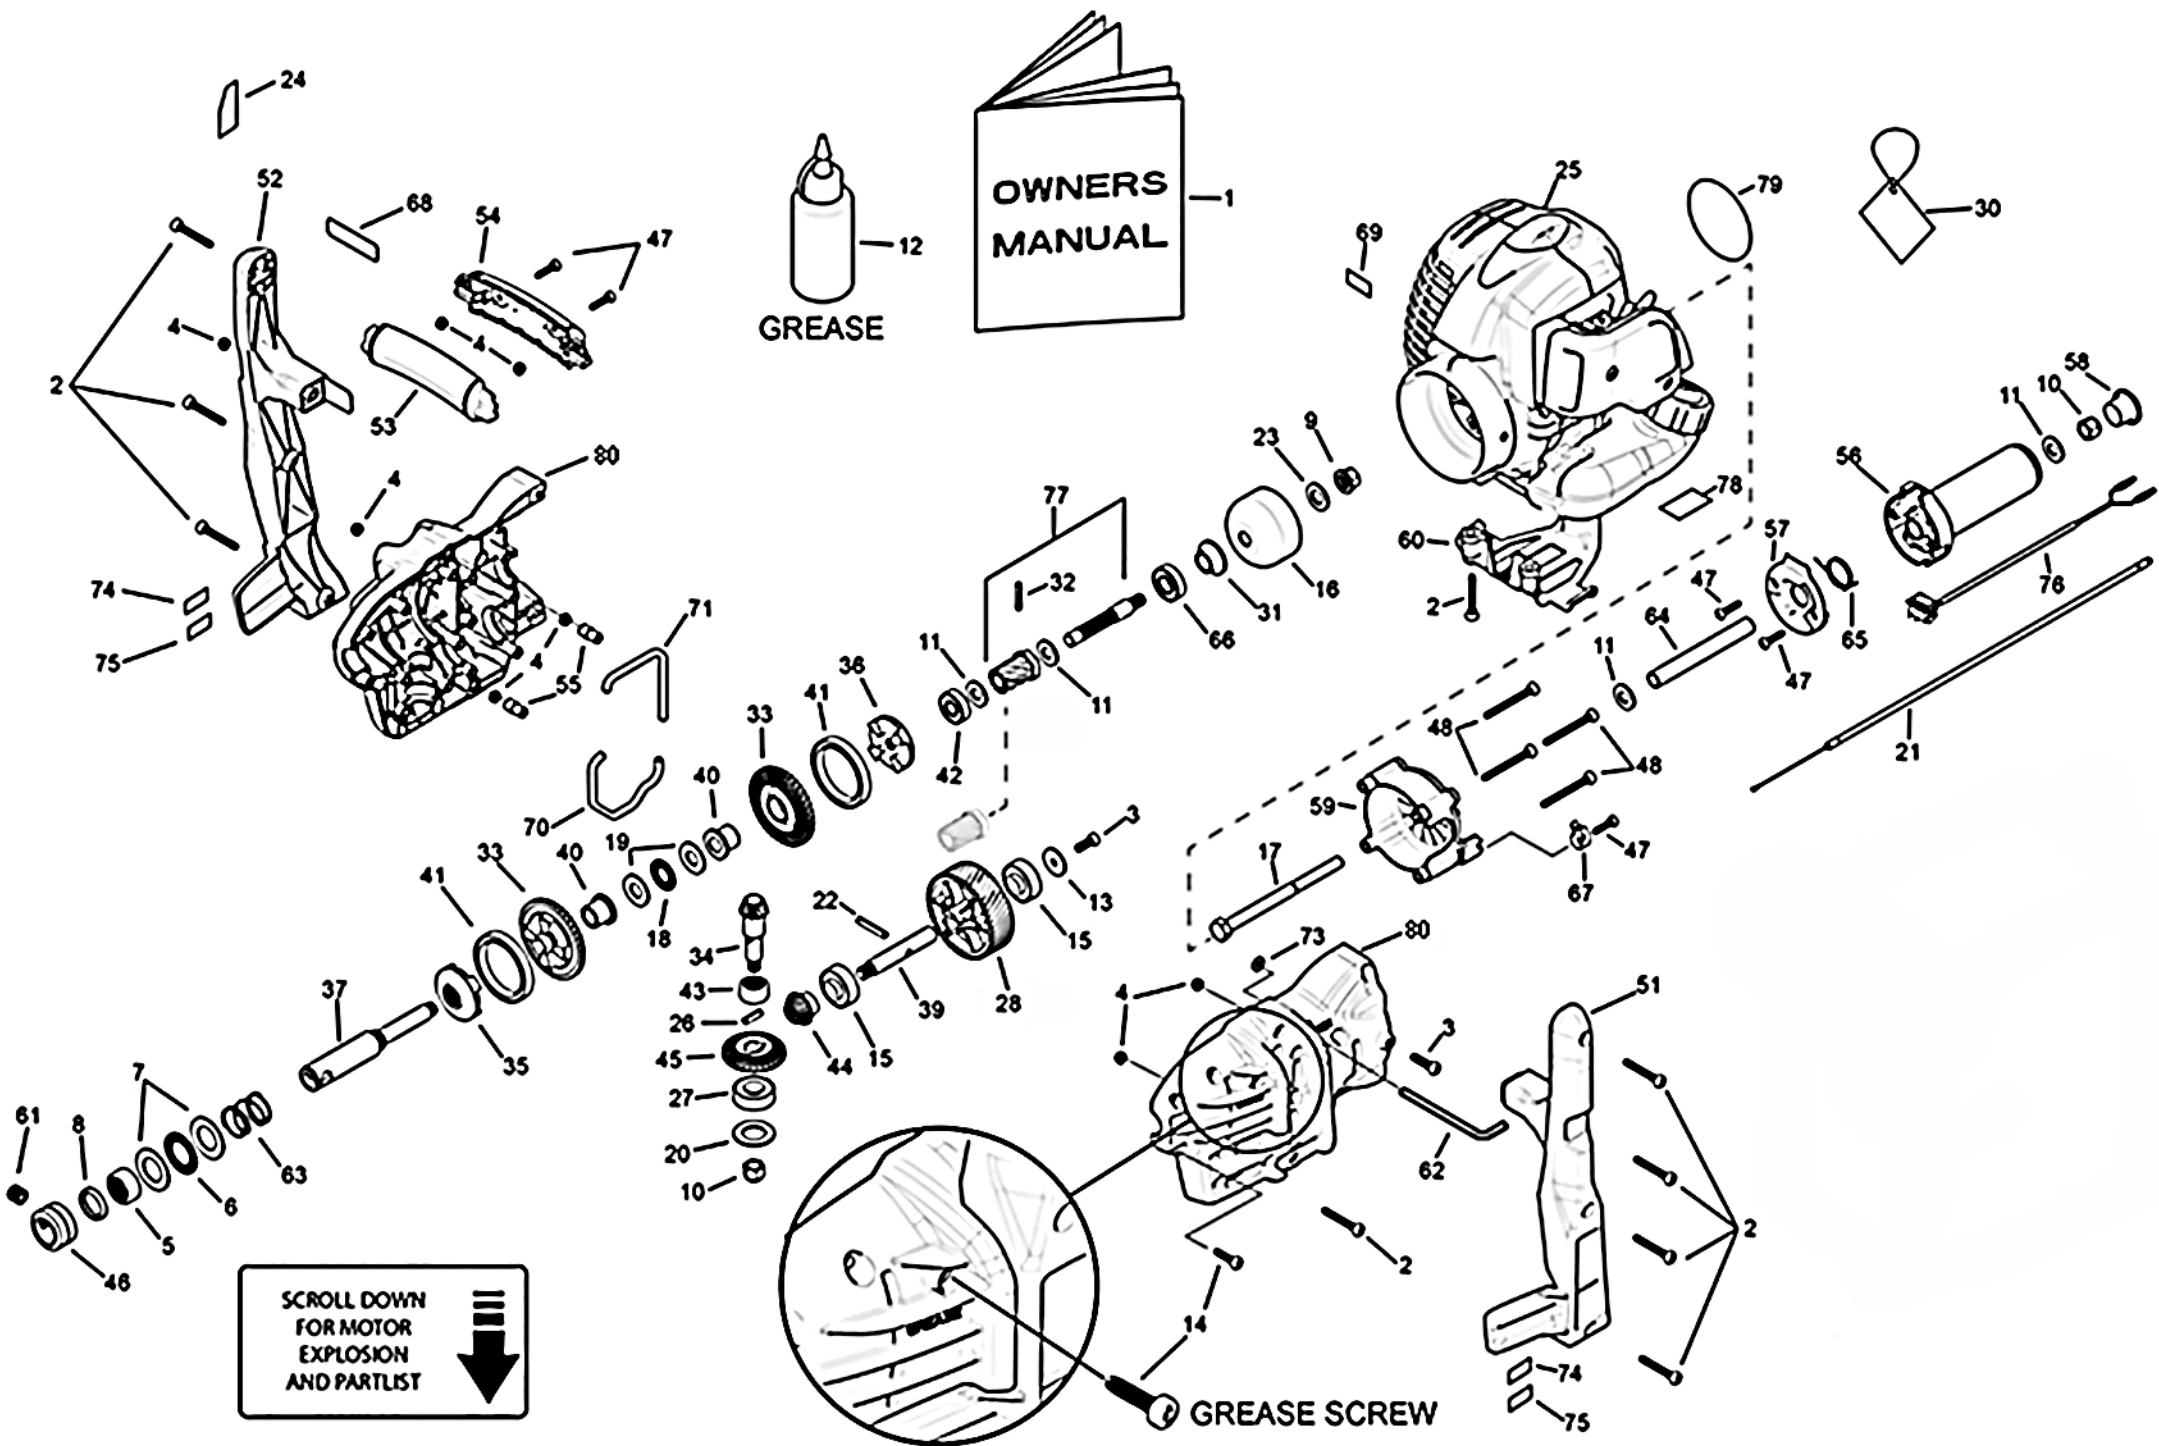

ATOM DRILLMASTER MODEL 931 WITH ATOM 26 FC3 2-STROKE MOTOR

SCROLL DOWN
FOR MOTOR
EXPLOSION
AND PARTLIST

GREASE SCREW

11900411

17/08/2021

ATOM MODEL: 931 ATOM ENGINE DRILL 26FC3 26cc

PART NO: 20931

Key	Part No	Substitute Part No	Description	Key	Part No	Substitute Part No	Description	Key	Part No	Substitute Part No	Description
1	21775		MANUAL ALL MODELS	31	64119		HUB SINTERED 11.5mm	61	64229		SCREW GRUB M12x1.25x12
2	40650		SCREW M5 x 36	32	64130		PIN ROLL 4 x 24 DR/TL	62	64230		KEY ALLEN 6AF x 90
3	40651		SCREW M6 x 16	33	64176		DR GEAR WITH DOG	63	64231		DR REVERSE SPRING 30x22
4	40652		NUT NYLOC M5	34	64177		DR PINION MAIN	64	64232		DR HAN SPACER TUBE 104mm
5	40912		BEAR NEEDLE 20x12	35	64178		DR FORWARD GEAR DOG	65	64233		DR THRO RET SPRING
6	40914		BEAR THR 20x35x2	36	64179		DR REVERSE GEAR DOG	66	64235		BEARING 6001-2RS 12x28x8
7	40915		WASHER THRUST 20x35x1	37	64181		DR MAIN SHAFT	67	64333WP		DR CABLE RETAINER
8	40922		SEAL SHAFT 20x26x4mm	39	64183		DR SPUR GEAR SHAFT	68	64335		LABEL WARN DRILL HANDLE
9	43163		NUT FLANGE RH UNC Y ZP	40	64184		DR BRONZE BEAR SINTERED	69	64337		LABEL DR MODEL 931
10	43172		NUT NYLOC 3/8 UNC w/AXLE ZP	41	64185		BEAR 6809-2RS 45x58x7	70	64347		DR CASING SEAL 1
11	43218		WASHER 3/8 ZP 20x1.8x26	42	64187		DR BEAR 6000RS 10x26x8	71	64348		DR CASING SEAL 2
12	43227		GREASE & DISPENSER	43	64188		BEAR NEEDLE 16x22x12	73	64355		O RING 3 x 11 OD x 5 ID
13	43484		WASHER 22.43x5.94 ZP	44	64189		DR GEAR BEVEL 15T STEEL	75	64383		LABEL DRILLMASTER
14	43790		SCREW M5.5x22	45	64190		DR GEAR BEVEL T30 STEEL	76	64411		DR SWITCH & WIRE
15	43860		BEARING 32x10x12 + 4mm	46	64243		ASSY COLLAR/SCREW/KEY	77	64414		DR SHAFT&GEAR ASSY 10T
16	44318		DRUM CLUTCH CUP 54mm	47	64194		SCREW M4.5x19.5 TORX20	78	63219		LABEL HOT MOT/OIL CLEAN
17	44439		BOLT BSW HEX 3/8x5	48	64206		SCREW M5x50 TORX25	79	65179		LABEL START HOUSING
18	62964		BEARING NEEDLE 12x26x2	49	64859WN		SET LH+RH ENG DRILL	80	64859WN		SET LH+RH ENG DRILL
19	62965		WASHER THRUST 12x26x1.5	50	64859WN		SET LH+RH ENG DRILL				
20	62982		WASHER BEAR 31.8x18.5x1.6T	51	64212WN		DR MAIN HANDLE LH				
21	63263		CABLE THROTTLE 342mm DR	52	64213WN		DR MAIN HANDLE RH				
22	63275		PIN ROLL 5 x 30 DR/TL	53	64216BS		DR GRIP FRONT W/RUBBER				
23	63277		WASH CL DRUM 12x27x1	54	64217BS		DR GRIP BACK W/RUBBER				
24	64926		LABEL DR SAFETY	55	64218WP		DR NUT RETAINER				
25	65195A		ENG ATOM 26FC5 w/COVERS	56	64219WP	64234BS	DR THRO W/RUBBER				
26	63440		PIN ROLL 5 x 18	57	64220WP		DR THRO HANDLE COV				
27	63474		BEARING 32 x 10 x 12	58	64221WP		DR THR HANDLE CAP				
28	63780		DR GEAR HELIC 38T	59	64222WN		DR THR MOUNT ATOM				
30	63953		TAG-MADE IN AUSTRALIA	60	64226WE		DR TANK GUARD ATOM ENG				