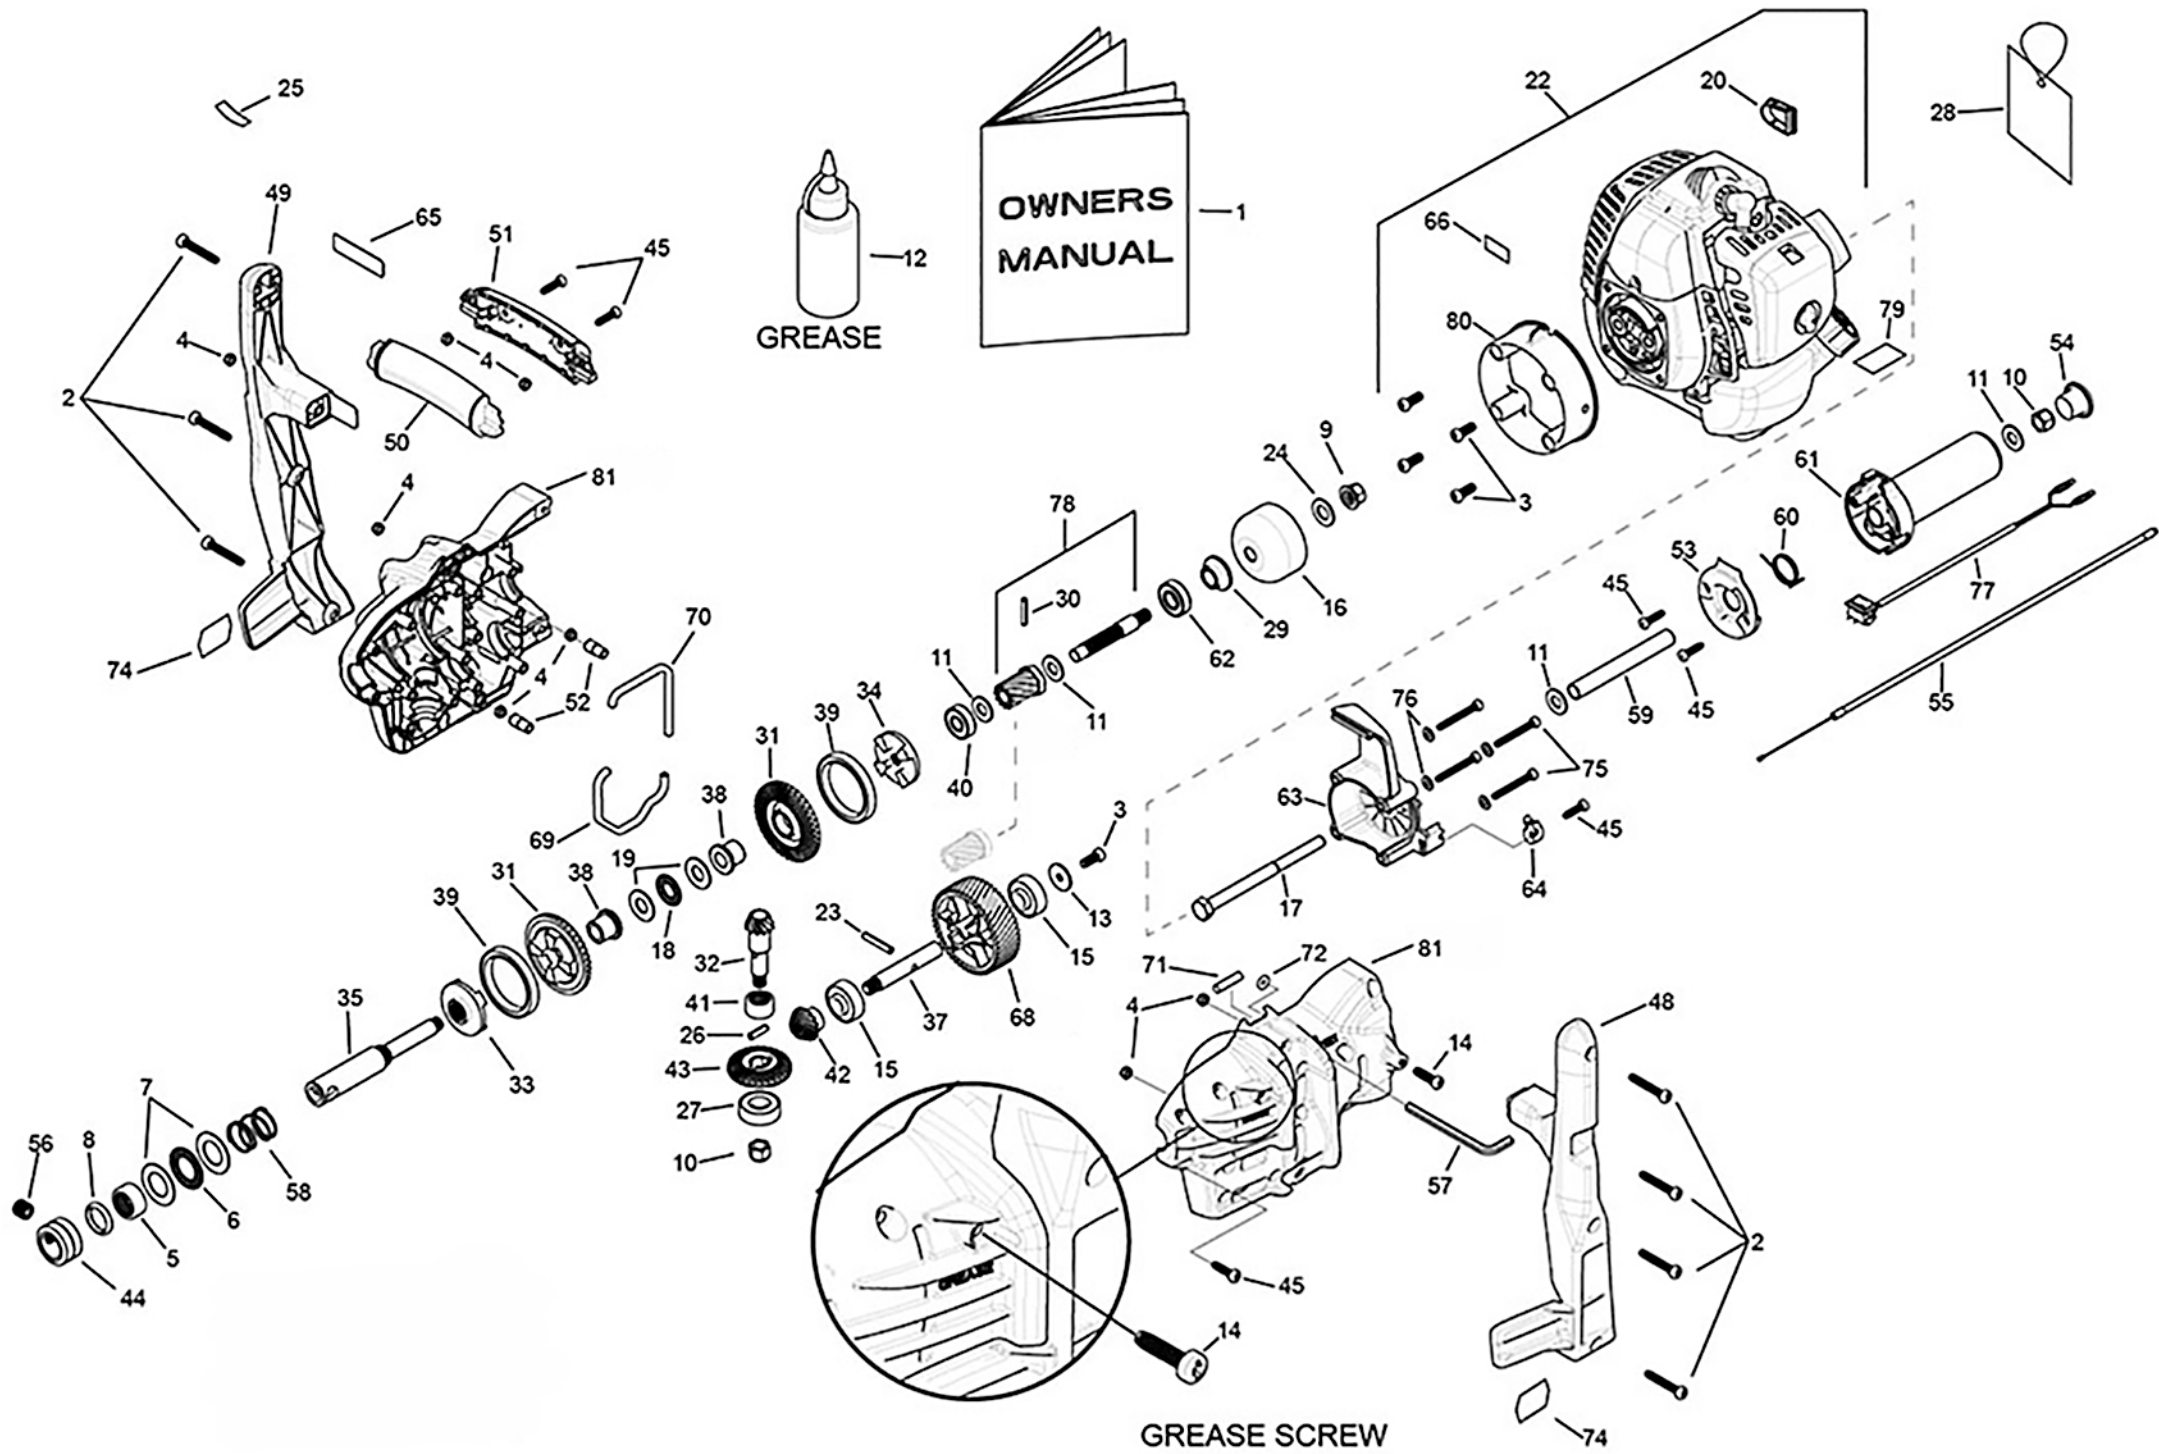

ATOM DRILLMASTER MODEL 953 WITH ZENOAH 26cc 2-STROKE MOTOR

200811

18/08/2021

ATOM MODEL: 953 ENGINE DRILL ZENOAH 26cc

PART NO: 20953

Key	Part No	Substitute Part No	Description	Key	Part No	Substitute Part No	Description	Key	Part No	Substitute Part No	NLA	Description
1	21775		MANUAL ALL MODELS	32	64177		DR PINION MAIN	63	64332RN			DR THROTTLE MOUNT G26L
2	40650		SCREW M5x36	33	64178		DR FORWARD GEAR DOG	64	64333WP			DR CABLE RETAINER
3	40651		SCREW M6x16mm	34	64179		DR REVERSE GEAR DOG	65	64335			LABEL WARN DRILL HANDLE
4	40652		NUT NYLOC 5mm	35	64181		DR MAIN SHAFT	66	64338		X	LABEL DR MODEL 953
5	40912		BEAR NEEDLE 20x12mm	37	64183		DR SPUR GEAR SHAFT	68	64344SN			DR HELICAL GEAR 33T
6	40914		BEAR THR 20x35x2	38	64184		DR BRONZE BEAR SINTERED	69	64347			DR CASING SEAL 1
7	40915		WASHER THRUST 20x35x1	39	64185		BEAR 6809-2RS 45x58x7	70	64348			DR CASING SEAL 2
8	40922		SEAL SHAFT 20x26x4mm	40	64187		BEAR 10x26x8	71	64969			DR SPIRIT LEVEL
9	43163		NUT FLANGE 3/8 UNC	41	64188		BEAR NEEDLE 16x22x12	72	64355			O RING 3x11 OD x 5 ID
10	43172		NUT NYLOC 3/8 UNC w/AXLE	42	64189		DR GEAR BEVEL T15	74	64383			LABEL DRILLMASTER
11	43218		WASHER 3/8 ZP 20x1.8x26	43	64190		DR GEAR BEVEL T30	75	64384			SCREW M4x50 SOCKET CAP
12	43227		GREASE & DISPENSER	44	64243		ASSY COLLAR/SCREW/KEY	76	64385			WASHER 4x9x1
13	43484		WASHER 22.43x5.94	45	64194		SCREW M4.5x19.5	77	64411			DR SWITCH & WIRE
14	43790		SCREW M5.5x22	46	64859WN		SET LH+RH ENG DRILL	78	64415			DR SHAFT & GEAR ASSY 12T
15	43860		BEARING 32x10x12+4mm	47	64859WN		SET LH+RH ENG DRILL	79	63219			LABEL HOT MOTOR/OIL
16	44318		DRUM CLUTCH CUP 54mm	48	64212WN		DR MAIN HANDLE LH	80	63360RN			MOUNT ENGINE KZ26
17	44439		BOLT BSW HEX 3/8x5	49	64213WN		DR MAIN HANDLE RH	81	64859WN			SET LH+RH ENG DRILL
18	62964		BEARING NEEDLE 12x26x2	50	64216WP		DR GRIP FRONT W/RUBBER					
19	62965		WASHER THRUST 12x26x1.5	51	64217WP		DR GRIP BACK W/RUBBER					
20	62969RN		PLUG MUFFLER KZ26	52	64218WP		DR NUT RETAINER					
22	62993		ENG ZENOAH KZ26	53	64220WP		DR THRO HANDLE COV					
23	63275		PIN ROLL 5x30 DR/TL	54	64221WP		DR THR HANDLE CAP					
24	63277		WASHER 12x22.22x1	55	64227		DR THROTTLE CABLE 362+87					
25	64926		LABEL DR SAFETY	56	64229		SCREW GRUB M12x1.25x12					
26	63440		PIN ROLL 5x18	57	64230		KEY ALLEN 6AFx90					
27	63474		BEARING 32x10x12	58	64231		DR REVERSE SPRING 30x22					
28	63953		TAG-MADE IN AUSTRALIA	59	64232		DR HAN SPACER TUBE					
29	64119		HUB SINTERED 11.5mm	60	64233		DR THRO RET SPRING					
30	64130		PIN ROLL 4x24 DR/TL	61	64234BS		DR THRO HAN W/RUBBER					
31	64176		DR GEAR WITH DOG	62	64235		DR BEAR 6001-2RS 12x28x8					

For information on the Zenoah 26cc engine used on this Drillmaster go to Ref 763 at 'Petrol Engines, Parts and Drawings.'