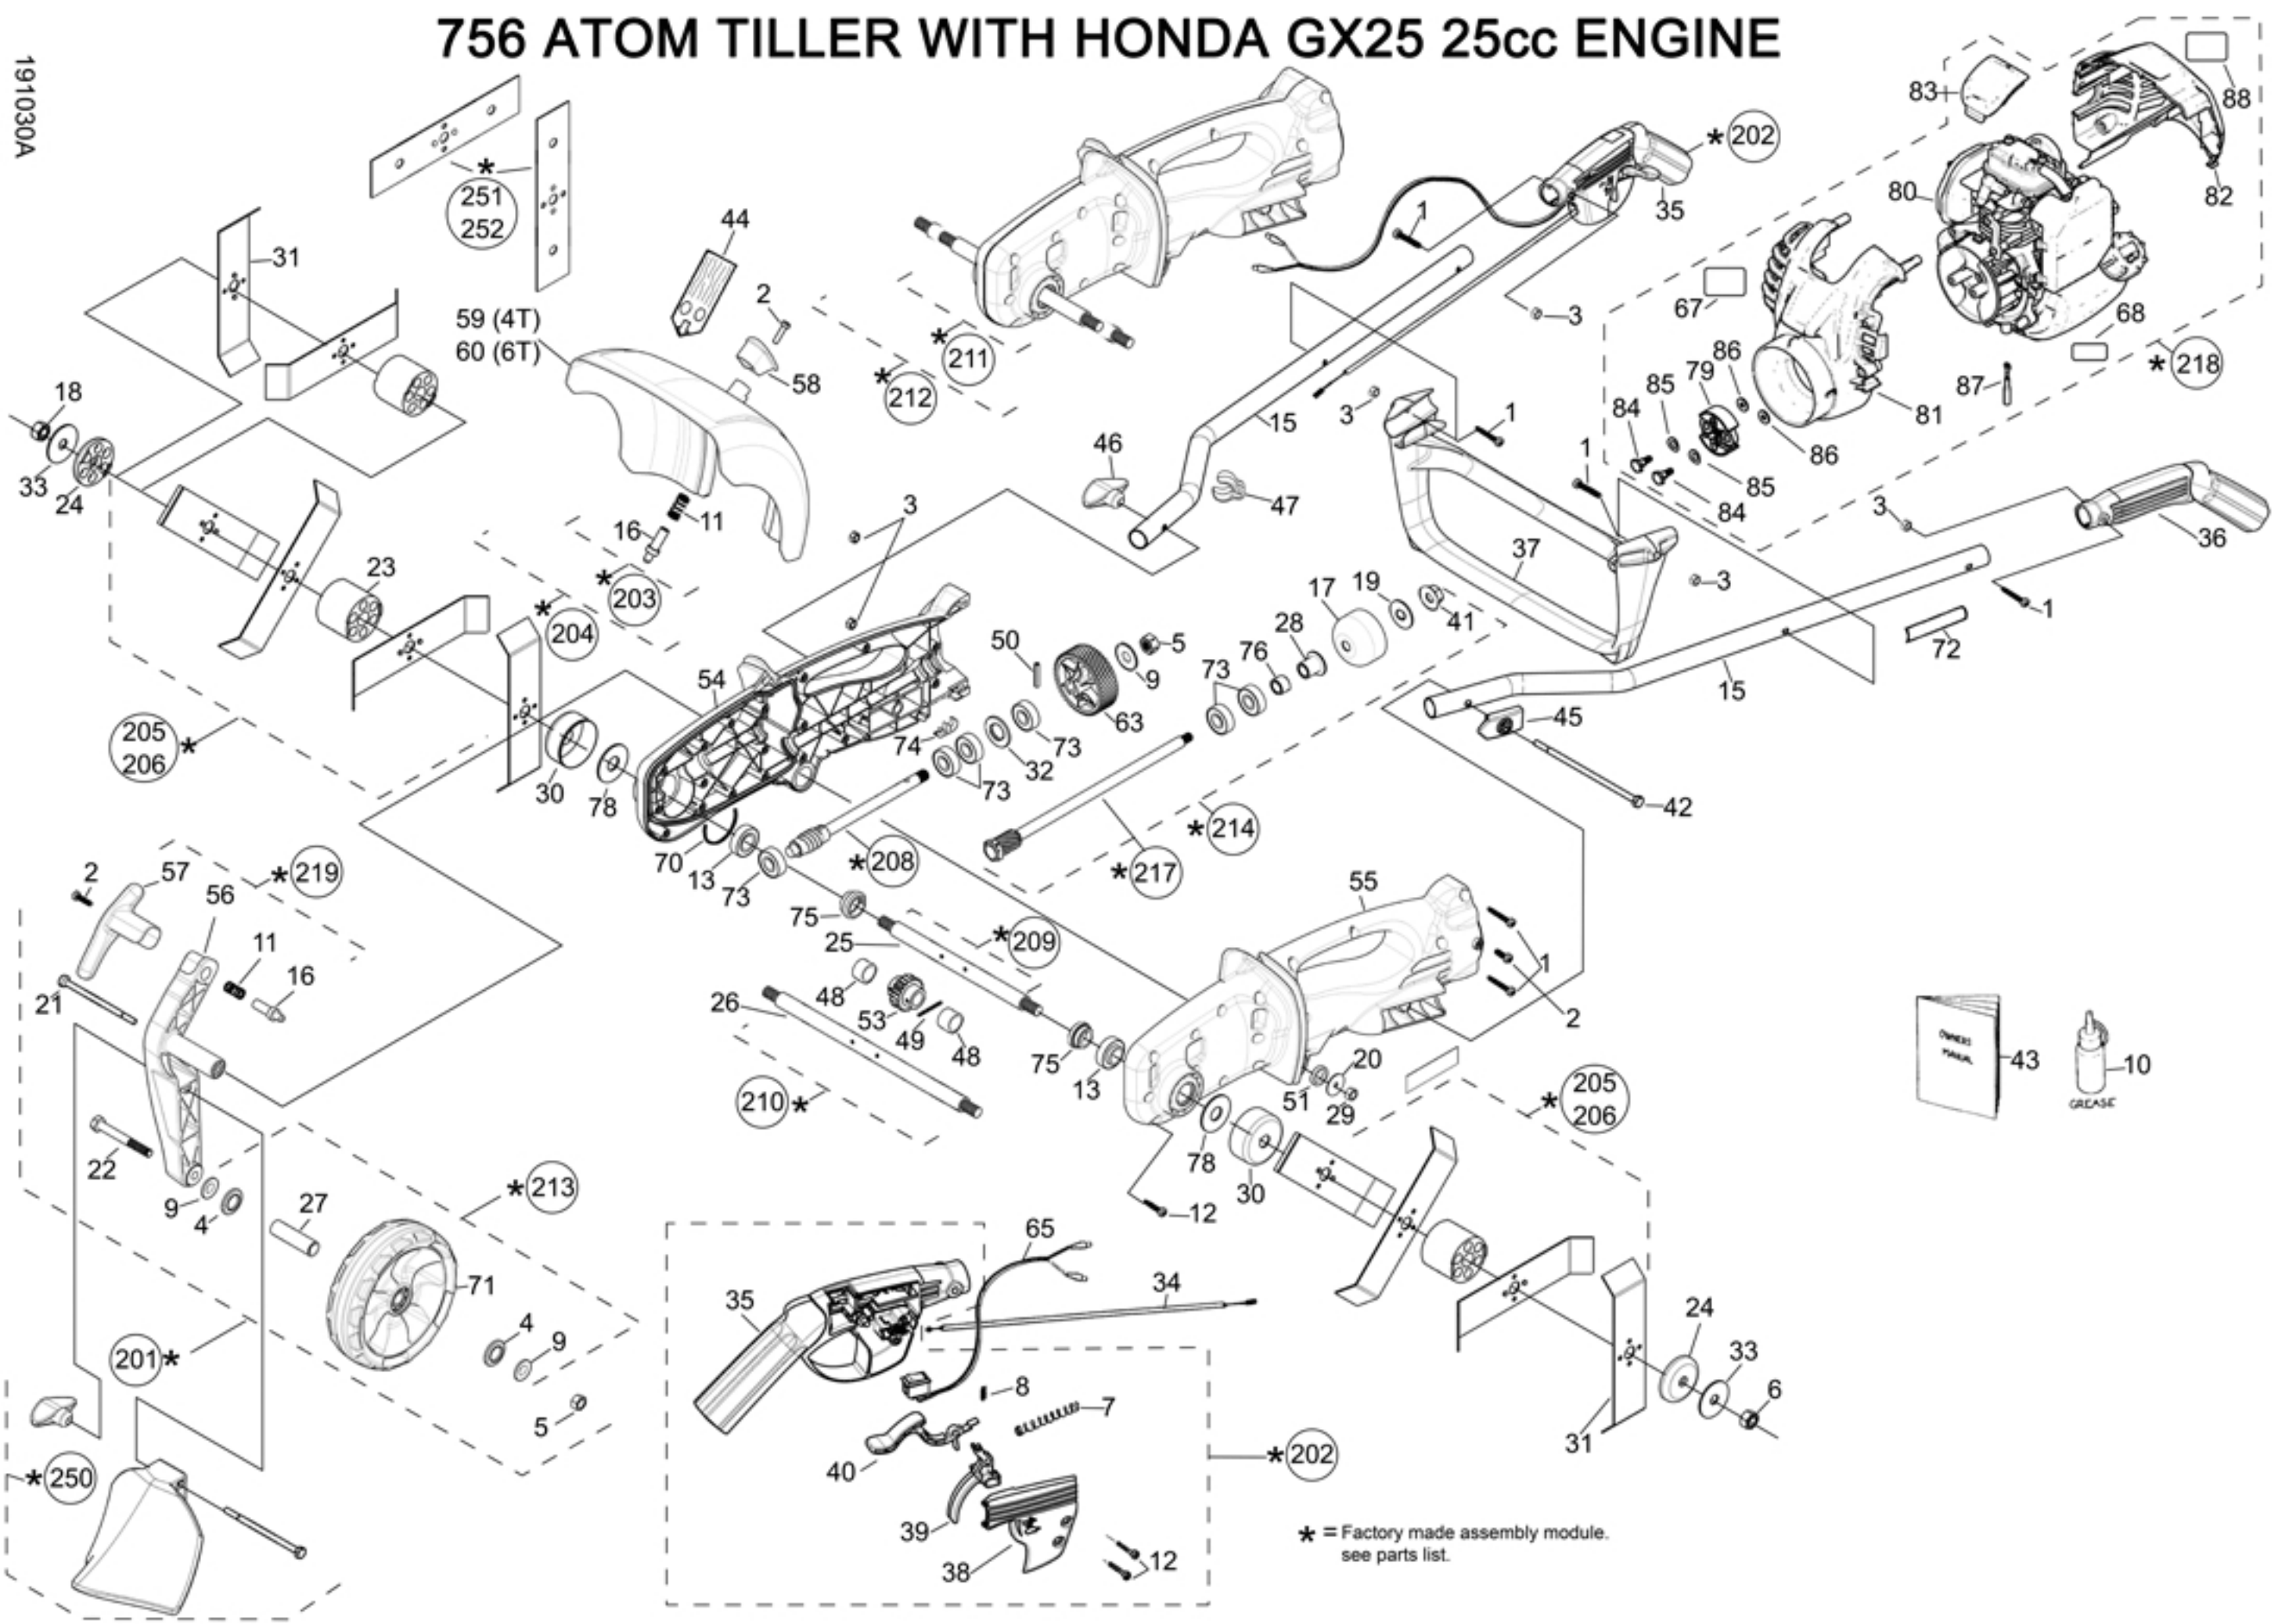

756 ATOM TILLER WITH HONDA GX25 25cc ENGINE

191030A

ATOM MODEL: 756 TILLER with Honda GX25 engine

PART NO: 21756

Key	Part No	Substitute Part No	Description	Key	Part No	Substitute Part No	Description	Key	Part No	Substitute Part No	Description
1	40650		SCREW M5 x 36mm TORX-25	39	63022WN	63883S	SET TRIGGER & INTERLOCK	80	65139-EU5		GX25 SATS ENGINE
2	40651		SCREW M6 x 16mm TORX	40	63023WN	63883S	SET TRIGGER & INTERLOCK	81	64236RN		GX25 MK2 FRONT COVER
3	40652		NUT NYLOC 5mm	41	63032	43163	NUT FLANGE RH 3/8 #43163	82	64237RN		GX25 MK2 FRONT COVER
4	42111		WHEEL SEAL 27.2 x 12.6	42	63049		BOLT HEX 6.5 x 1/4 BSW	83	64238RN		GX25 MK2 SPARK PLUG
5	43172		NUT NYLOC 3/8" UNC	43	21775		MANUAL ALL MODELS	84	63553		CLUTCH BOLT M6
6	43173		NUT M12 x 1.75 RH	44	63065		LABEL WARN TILLER GUARD	85	63554		CLUTCH WASHER WAVY
7	43198		TRIGGER COMP SPRING	45	63187BN		CAPTIVE PLATE 1/4"HEX PIECE	86	63556		CLUTCH WASHER FLAT
8	43199		SPRING SMALL	46	63488A		ASSY HANDLE KNOB W/NUT	87	63355		GROUND WIRE
9	43218		WASHER FLAT 3/8"	47	63217BN		CLIP - HANDLE CABLE & WIRE	88	65191		LABEL POWERED BY HONDA
10	43227		GREASE & DISPENSER	48	63261		SPACER TILL CRO WORM GEAR	89	62968		CABLE CON M6 x 1.0
11	43452		HT ADJ ARM COMP SPRING	49	63269		PIN ROLL 6 x 30	90	63457		WASHER 6.4 x 12 x 1.5
12	43790		SCREW 5.5MM FOR PLASTIC	50	63275		PIN ROLL 5 x 30	91	63169		NUT M6 x 1mm
13	43868		BEARING 6003-2RS 4mm	51	63224		O-RING 20 x 2mm	92	43966RN		GX25 AIR DEFLECTOR
14	44006		NUT 1/4 UNC	52	63806RN		GX25 MOUNT/FAN COVER	201	63871A		ASSY WHEEL ARM & WHEEL
15	44060		UNIVERSAL HANDLE TUBE	53	63368		GEAR 10:1 WORM DRIVE	202	63433AR		ASSY RH HANDLE
16	62723		HEIGHT ADJ ARM PIN	54	63912GN	63912WN	SET LH+RH TILLER GREY	203	63872AWE		ASSY COVER TINE 250
17	44318		DRUM CLUTCH CUP 54mm	55	63912RN	63912WN	SET LH+RH TILLER GREY	204	63873AWE		ASSY COVER TINE 350
18	45112		NUT M12 x 1.75 LH	56	63376WP		ARM WHEEL TILLER	205	63208S8		SET TINE DETHATCH
19	63277		WASHER CLUTCH	57	63377WP		HEIGHT ADJ HANDLE ARM	206	63209S12		TINE 6 TINE SET (12 plece)
20	62795		WASHER 30 X 1.6 X 1/4 HOLE	58	63378WP		KNOB COVER TILLER	208	63411A		ASSY TILL WORM & SHAFT
21	62843		HEX BOLT 3.5 X 1/4 BSW	59	63380WE		COVER TINE 250mm(U-GAP 87)	209	63874A		ASSY GEAR CRN 250
22	62844		HEX BOLT 3 X 3/8" BSW	60	63381WE		COVER TINE 350mm(U-GAP 87)	210	63875A		ASSY GEAR CRN 350
23	62851WP		TINE SPACER LARGE 45.5MM	61	63384		GEAR SEAL TILLER	211	63876WNK		ASSY TILL BODY 250
24	62852WP		TINE SPACER SMALL 10MM	62	63781		DR GEAR HELIX 10T	212	63877WNK		ASSY TILL BODY 350
25	62891		SHAFT TINE 250MM	63	63780		DR GEAR HELIX 38T	213	63880A		ASSY TILL WHEEL,TUBE
26	62892		SHAFT TINE 350MM	64	63387	63411A	ASSY TILL WORM & SHAFT	214	63881A		ASSY TILL SHAFT GEAR
27	62903		WHEEL TUBE 41.5MM	65	63400		ROCKER SWITCH WITH WIRE	218	48004A	65139A	ASSY ENGINE GX25 SATS
28	62912		FLANGE HUB	69	63410	63411A	ASSY TILL WORM & SHAFT	250	63222		FURROW ATTACH KIT
29	62919		NUT NYLOC 1/4" UNC	70	63439		SEAL U GEAR BOX TILLER	251	63208S8		SET TINE DETHATCH
30	62921		TINE CUP	71	63445BP	64967BP	WHEEL EDGER DOM	252	63209S12		TINE 6 TINE SET (12 plece)
31	62948		TILLER TINE	72	63466B		LABEL HANDLE SAFETY	FOR INFORMATION ON Model 756 engine, see Ref 764 under 'Petrol Engines Parts and Drawings'.			
32	62982		BEARING WASHER 32x18x1.6	73	63474		BEARING 32 x 10 x 12				
33	62983		WASHER HARD 54x12.2x2	74	63533WE		HOOK EDGER CABLE BODY				
34	63002		CABLE THROTTLE 968mm	75	63771		SPACER GREASE SAVER TILLER				
35	63017BS		HANDLE RH DOMESTIC	76	63772		SPACER MAIN SHAFT TILLER				
36	63019BS		HANDLE LH DOMESTIC	77	63867		NUT 3/8" HOLDING				
37	63020WE		HANDLE CROSS BRACE	78	63868		WASHER 25x17x 2				
38	63021BP		COVER RH HANDLE	79	63555A		CLUTCH ASSY				