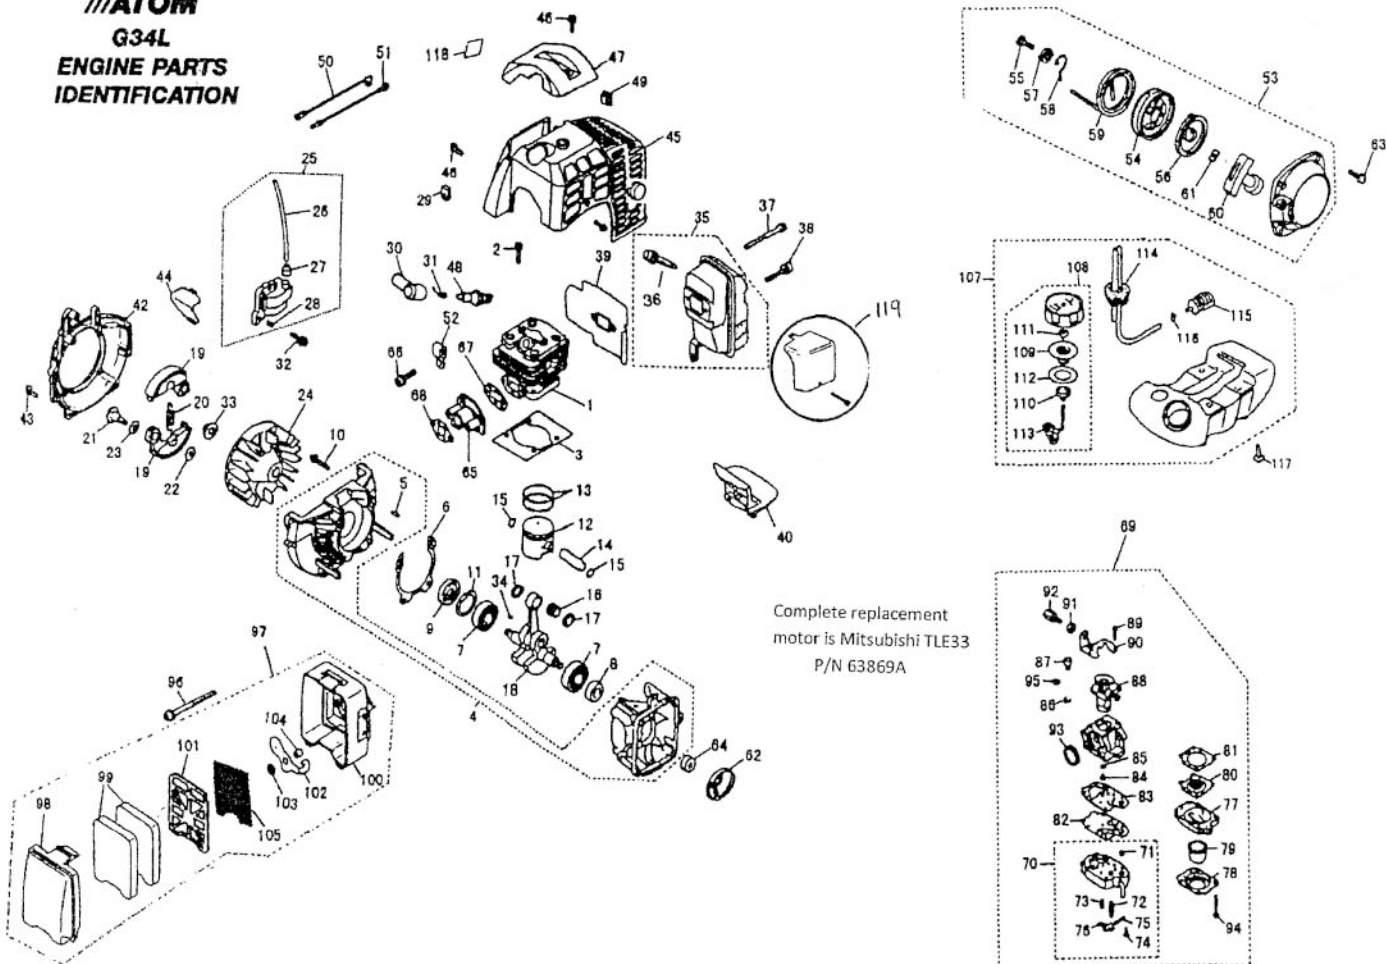

///ATOM
G34L
ENGINE PARTS
IDENTIFICATION

Complete replacement
 motor is Mitsubishi TLE33
 P/N 63869A

ATOM PRODUCT: ENGINE ZENOAH 34cc G34L

REF NO: 762

Key	Part No	Substitute Part No	Description	Key	Part No	Substitute Part No	Description	Key	Part No	Substitute Part No	Description
1	46600		G34L CYLINDER	41	46640		SCREW M5x14	81	46680		GASKET,DIAPH.
2	46601	46102	G3K/G34L BOLT	42	46641		G34L FAN COVER	82	46681		DIAPHR. PUMP
3	46602		G34L GASKET-BASE	43	46642		BOLT	83	46682		GASKET, PUMP
4	46603		G34L CRANKCASE COMP	44	46643		PLATE	84	46683		JET
5	46604		G34L PIN	45	46644		COVER	85	46684		O-RING
6	46605		GASKET-CASE	46	46645		SCREW M5x12	86	46685		RING
7	46606	46122	G3K/G34L BEARING	47	46646		GUARD	87	46686		SWIVEL
8	46607	63575	SEAL OIL	48	46647		SPARK PL 8PMR7ANGK	88	46687		VALVE ASSY
9	46608	46126	G3K/G34L SEAL OIL	49	46648	46178	G3K GROMMET	89	46688		SCREW
10	46609	46130	G3K/G34L BOLT 5x30	50	46649		CORD	90	46689		BRACKET
11	46610	46128	G3K/G34L RING SNAP	51	46650		CORD-EARTH	91	46690	63169	NUT M6 x 1
12	46611		G34L PISTON (w/o RING)	52	46651		CLAMP	92	46691	62968	CABLE CONNECTOR 6x1.0
13	46612	46138	G3K/G34L RING 2PK	53	46652		ASSY RECOIL	93	46692		RING
14	46613		G34L +PIN	54	46653		REEL	94	46693		SCREW
15	46614		G34L RING CLIP GUDGEON	55	46654		SCREW	95	46694		WASHER
16	46615		G34L BEARING	56	46655		SPRING SPIRAL	96	46695		G34L SCREW M5x50
17	46616		G34L WASHER	57	46656		COLLAR	97	46696		G34L CLEANER ASSY
18	46617		G34L CRANKSHAFT	58	46657		ARM	98	46697		COVER
19	46158	46159	G3K/G34L CLUTCH ASSY	59	46658		ROPE	99	46698		G3K/G34L AIR FILTER ELEMENT
20	46619	46190	G3K/G34L SPRING CLUTCH	60	46659	46228	G3K KNOB	100	46699		G34L HOUSING
21	46162		G3K/G34L BOLT CLUTCH	61	46660		PLATE, STOP	101	46700		G34L PLATE
22	46164		G3K/G34L WASHER FLAT	62	46661		PULLEY	102	46701		G34L LEVER
23	46166		G3K/G34L WASHER WAVY	63	46662		SCREW M6x14	103	46702		G34L WASHER FELT
24	46623		G34L ROTOR (DIA 95mm)	64	46663		COLLAR	104	46703		SLEEVE
25	46624		G34L COIL IGNITION	65	46664		G34L INSULATOR	105	46704		SCREEN
26	46625		G34L CORD	66	46665		SCREW M5xL20	107	46705		G34L TANK
27	46626		G34L CAP	67	46666		FC/HPE GASK-CYC/MANIFOLD	108	46706		G34L CAP
28	46627		G34L PIN	68	46667		34L/K26 GASKET CARB	109	46707	46706	G3K/G34L FUEL CAP
29	46628	46176	G3K/G34L GROMMET	69	46668		CARBY	110	46708	46706	G3K/G34L FUEL CAP
30	46629	46180	G3K/G34L CAP	70	46669		G34L ASSY BODY	111	46709	46706	G3K/G34L FUEL CAP
31	46630	46182	G3K/G34L SPRING	71	46670		SCREEN	113	46711	46706	G3K/G34L FUEL CAP
32	46631		G34L BOLT M4x22	72	46671		VALVE	114	46712		G34L GROMMET+2 FUELPIPES
33	46632	46154	G3K/G34L NUT	73	46672		SPRING	115	46713	63614	FUEL FILTER
34	46633	46156	G3K/G34L KEY	74	46673		SCREW	116	46714	63615	CLIP-HOSE-STEEL
35	46634		G34L MUFFLER ASSY	75	46674		PIN	117	46715	46334	G3K/G34L SCREW 5x22
36	46635		G34L ARREST SPARK	76	46675		LEVER	119	44000RN		DEFLECTOR AIR G34L
37	46636		BOLT M5x60	77	46676		BODY, PURGE	120	40650		SCREW M5 x 36mm
38	46637		BOLT M5x14	78	46677		COVER,PUMP				
39	46638		GASKET MUFFLER	79	46678		PUMP, PRIMING				
40	46639		PLATE	80	46679		DIAPHRAGM				