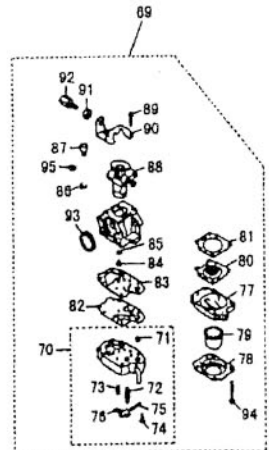

///ATOM
G34L
ENGINE PARTS
IDENTIFICATION

Complete replacement
 motor is Mitsubishi TLE33
 P/N 63869A

ATOM PRODUCT: ENGINE ZENOAH 34cc G34L

REF NO: 762

Key	Part No	Substitute Part No	Description	Key	Part No	Substitute Part No	Description	Key	Part No	Substitute Part No	Description
1	46600		G34L CYLINDER	41	46640		SCREW M5x14	81	46680		GASKET,DIAPH.
2	46601	46102	G3K/G34L BOLT	42	46641		G34L FAN COVER	82	46681		DIAPHR. PUMP
3	46602		G34L GASKET-BASE	43	46642		BOLT	83	46682		GASKET, PUMP
4	46603		G34L CRANKCASE COMP	44	46643		PLATE	84	46683		JET
5	46604		G34L PIN	45	46644		COVER	85	46684		O-RING
6	46605		GASKET-CASE	46	46645		SCREW M5x12	86	46685		RING
7	46606	46122	G3K/G34L BEARING	47	46646		GUARD	87	46686		SWIVEL
8	46607	63575	SEAL OIL	48	46647		SPARK PL 8PMR7ANGK	88	46687		VALVE ASSY
9	46608	46126	G3K/G34L SEAL OIL	49	46648	46178	G3K GROMMET	89	46688		SCREW
10	46609	46130	G3K/G34L BOLT 5x30	50	46649		CORD	90	46689		BRACKET
11	46610	46128	G3K/G34L RING SNAP	51	46650		CORD-EARTH	91	46690	63169	NUT M6 x 1
12	46611		G34L PISTON (w/o RING)	52	46651		CLAMP	92	46691	62968	CABLE CONNECTOR 6x1.0
13	46612	46138	G3K/G34L RING 2PK	53	46652		ASSY RECOIL	93	46692		RING
14	46613		G34L +PIN	54	46653		REEL	94	46693		SCREW
15	46614		G34L RING CLIP GUDGEON	55	46654		SCREW	95	46694		WASHER
16	46615		G34L BEARING	56	46655		SPRING SPIRAL	96	46695		G34L SCREW M5x50
17	46616		G34L WASHER	57	46656		COLLAR	97	46696		G34L CLEANER ASSY
18	46617		G34L CRANKSHAFT	58	46657		ARM	98	46697		COVER
19	46158	46159	G3K/G34L CLUTCH ASSY	59	46658		ROPE	99	46698		G3K/G34L AIR FILTER ELEMENT
20	46619	46190	G3K/G34L SPRING CLUTCH	60	46659	46228	G3K KNOB	100	46699		G34L HOUSING
21	46162		G3K/G34L BOLT CLUTCH	61	46660		PLATE, STOP	101	46700		G34L PLATE
22	46164		G3K/G34L WASHER FLAT	62	46661		PULLEY	102	46701		G34L LEVER
23	46166		G3K/G34L WASHER WAVY	63	46662		SCREW M6x14	103	46702		G34L WASHER FELT
24	46623		G34L ROTOR (DIA 95mm)	64	46663		COLLAR	104	46703		SLEEVE
25	46624		G34L COIL IGNITION	65	46664		G34L INSULATOR	105	46704		SCREEN
26	46625		G34L CORD	66	46665		SCREW M5xL20	107	46705		G34L TANK
27	46626		G34L CAP	67	46666		FC/HPE GASK-CYC/MANIFOLD	108	46706		G34L CAP
28	46627		G34L PIN	68	46667		34L/K26 GASKET CARB	109	46707	46706	G3K/G34L FUEL CAP
29	46628	46176	G3K/G34L GROMMET	69	46668		CARBY	110	46708	46706	G3K/G34L FUEL CAP
30	46629	46180	G3K/G34L CAP	70	46669		G34L ASSY BODY	111	46709	46706	G3K/G34L FUEL CAP
31	46630	46182	G3K/G34L SPRING	71	46670		SCREEN	113	46711	46706	G3K/G34L FUEL CAP
32	46631		G34L BOLT M4x22	72	46671		VALVE	114	46712		G34L GROMMET+2 FUELPIPES
33	46632	46154	G3K/G34L NUT	73	46672		SPRING	115	46713	63614	FUEL FILTER
34	46633	46156	G3K/G34L KEY	74	46673		SCREW	116	46714	63615	CLIP-HOSE-STEEL
35	46634		G34L MUFFLER ASSY	75	46674		PIN	117	46715	46334	G3K/G34L SCREW 5x22
36	46635		G34L ARREST SPARK	76	46675		LEVER	119	44000RN		DEFLECTOR AIR G34L
37	46636		BOLT M5x60	77	46676		BODY, PURGE	120	40650		SCREW M5 x 36mm
38	46637		BOLT M5x14	78	46677		COVER,PUMP				
39	46638		GASKET MUFFLER	79	46678		PUMP, PRIMING				
40	46639		PLATE	80	46679		DIAPHRAGM				