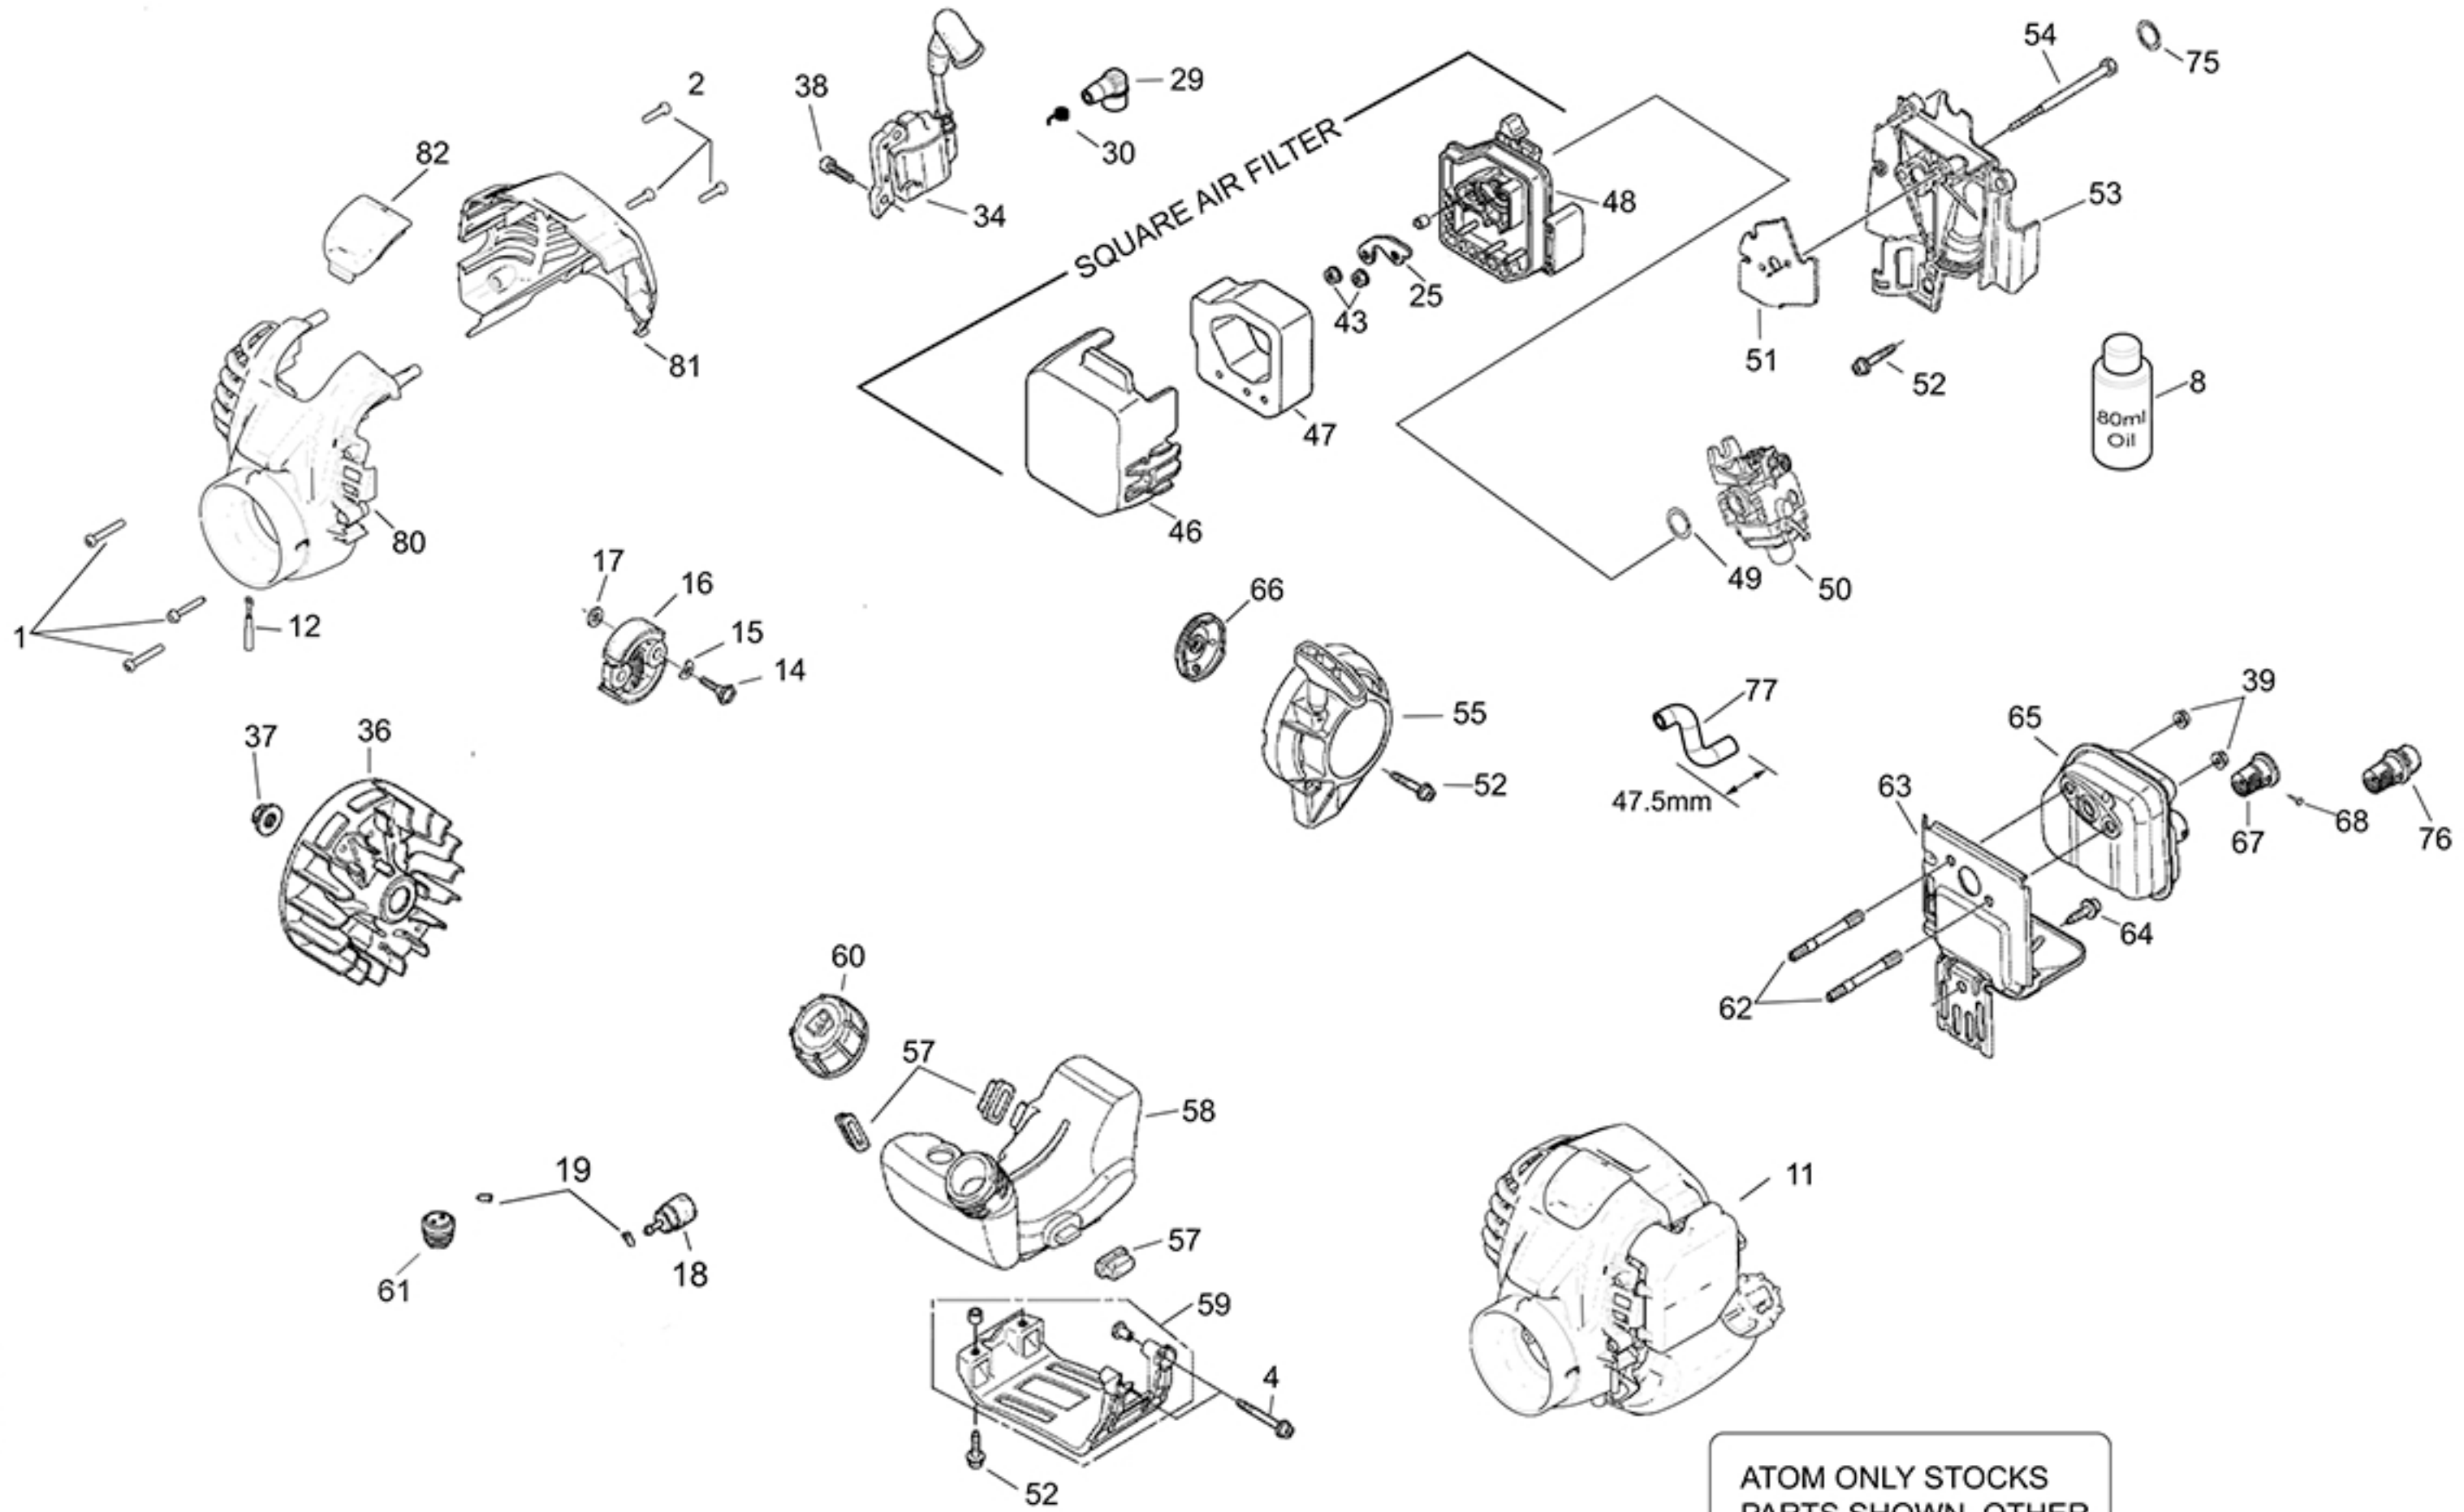

HONDA 4-STROKE GX25 REF No.764 - EDGER, TILLER, DRILL ENGINE PARTS

ATOM PRODUCT: HONDA ENGINE GX25

REF NO: 764

Key	Part No	Substitute Part No	NLA*	Description	Order Part	Key	Part No	Substitute Part No	NLA*	Description	Order Part
1	40650			SCREW M5 X 36MM TORX		52	64268			GX25/35 BOLT SOCKET M5x16	
2	43790			SCREW M5.5 X 22MM		53	64269			STD SHROUD MANIFOLD	
3	43966RN			GX25 AIR DEFECTOR		54	64270			GX25/35 HEX BOLT M5x53	
4	46130			BOLT 5 X 30		55	64272			RECOIL STARTER ASSY	
8	48101			OIL 80ML		57	64274			GX25/35 TANK MOUNT RUBBER	
11	65139A			ASSY ENGINE GX25 SATS		58	64275			FUEL TANK	
14	63553			CLUTCH BOLT M6		59	64277			TANK GUARD	
15	63554			CLUTCH WASHER WAVY		60	64278			GX25/35 FUEL CAP ASSY	
17	63556			CLUTCH WASHER FLAT		61	64290			GX25/GX35 FUEL TANK GROMMET	
18	63614			FUEL FILTER		62	64280			MUFFLER STUDS 2.5x4.2	
19	63615			CLIP, HOSE, STEEL		63	64281			STD METAL MUFFLER PLATE	
25	64205			PLATE SQ FILTER		64	64282			GX25/35 BOLT SOCKET M5x10	
29	64239			SPARK PLUG CAP		65	64283			MUFFLER W/O NOZZLE	
30	64240			SPARK PLUG CLIP		66	64273			GX25 STARTER PAWL CATCHER	
34	64249			STD COIL 50MM		67	64285			CUP EXH SPARK ARRESTOR	
36	64251			FLYWHEEL		68	64287			EXH NOZZLE SCREW	
37	64252			NUT FLANGE 7MM		69	64288	63806RN		MOUNT/FAN COVER	
38	64254			GX25/35 BOLT M4 x 14		75	64373			GX25/35 MANIFOLD O RING	
39	64255			GX25/35 NUT EXH M5		76	64248			BL EXH NOZZLE (BELL)	
46	64262			SQ AIR FILTER COVER		77	64939			MANIFOLD TUBE 47.5	
47	64263			SQ FILTER ELEMENT		80	64236RN			GX25 MK2 FRONT COVER	
48	64264			SQ AIR FILTER BASE		81	64237RN			GX25 MK2 REAR COVER	
49	64265			GX25/35 CARB O-RING 14.8x2.4		82	64238RN			GX25 MK2 SPARK PLUG COVER	
50	64266			CARBURETTOR							
51	64267			STD GASKET CARBY							