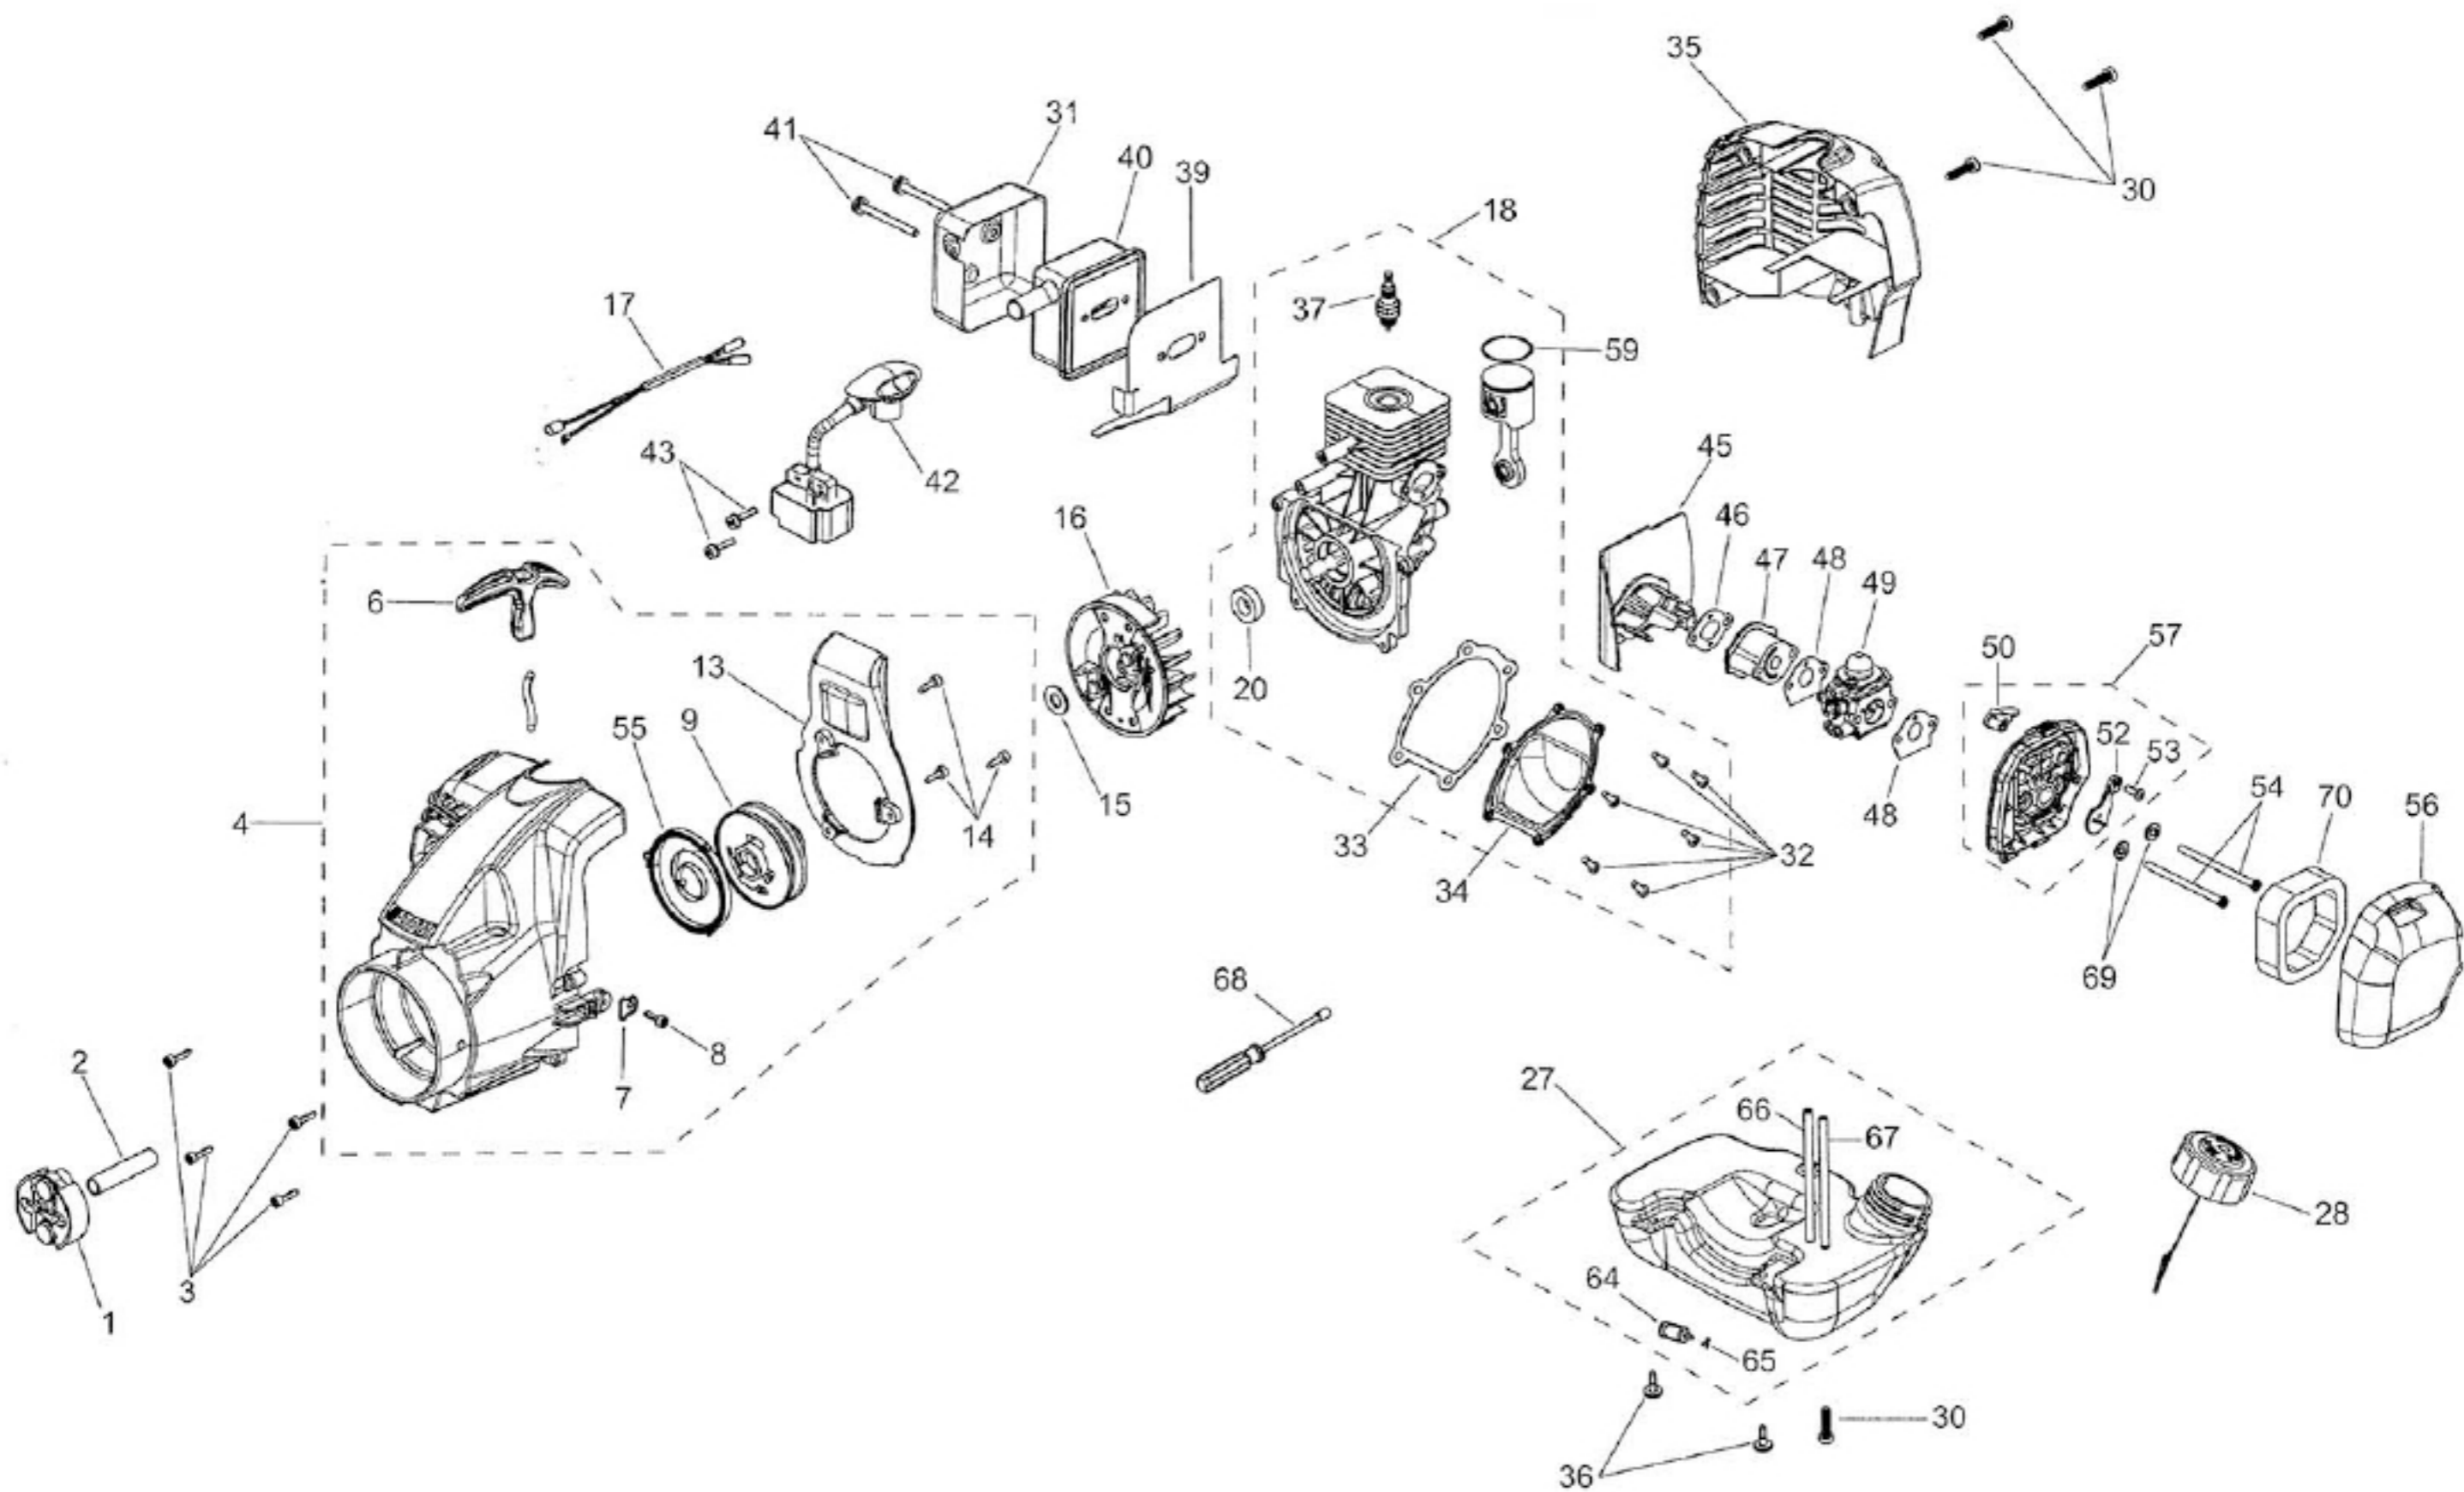

ATOM 26SCF REFERENCE No: 766

ATOM PRODUCT: ATOM 26FCS 26cc single crank engine

REF NO: 766

Key	Part No	Substitute Part No	Description	Key	Part No	Substitute Part No	Description
1	63631	63555A	ASSY CLUTCH (26SCF)	40	63653		ASSY MUFFLER 26SCF
2	63632		SPACER 55.5MM	41	63654		SCREW
3	63633		SCREW TAPTITE THR	42	63655		IGNITION MODULE 26SCF
4	63635		ASSY STA./FAN COV 430	43	63656		SCREW SELF TAPPING
6	63636		STARTER PLASTIC GRIP	45	63657		MANIFOLD PLATE
7	63549		CLAMP, RETAINER	46	63658		GASKET INTAKE
8	63550		SCREW 13.5	47	63659		MANIFOLD HEAT DAM
9	63637		ASSY PULLEY	48	63596		GASKET, MANIFOLD
13	63638		PLASTIC AIR DEFLECTOR	49	63660		CARBY SUIT ATOM 26SCF
14	63639		SCREW TAPTITE THR	50	63599		PLASTIC CHOKE LEVER
15	63640		WASHER FLAT	51	63539		KEY WOODRUFF S43C
16	63641		ASSY ROTOR & PAWL	52	63601		CHOKE PLATE
17	63642		ASSY LEAD WIRE	53	63602		ST SCREW, M4
18	63643	63622	ASSY SHORT BLOCK	54	63662		HEAT DAM MOUNTING BOLT
20	63644		PLASTIC SEAL CRANKSHAFT	55	63663		SPRING & CONTAINER
27	63645		ASSY FUEL TANK & CAP	56	63664		PLASTIC FILTER COVER
28	63605		FUEL CAP ASSY	57	63665		ASSY AIR FILTER BASE
30	43790		SCREW M5.5mm x 22	59	63666		PISTON RING
31	63646		STAMPING HEAT SHIELD	64	63614		FILTER, FUEL
32	63647		SCREW T20	65	63615		CLIP, HOSE,STEEL
33	63648		GASKET CRANKCASE COVER	66	63616		TUBING, FUEL
34	63649		CRANKCASE COVER	67	63617		TUBING, FUEL
35	63650		PLASTIC REAR COWL	68	63627		CARBY JET ADJ FOR 26FCS
36	63651		ST SCREW	69	63626		WASHER, 10 x 5 x 1
37	63587		SPARK PLUG	70	63667		FILTER
39	63652		GASKET MUFFLER SCOOP	71	63424	65195A	ENGINE ATOM 26FC5 w/cover