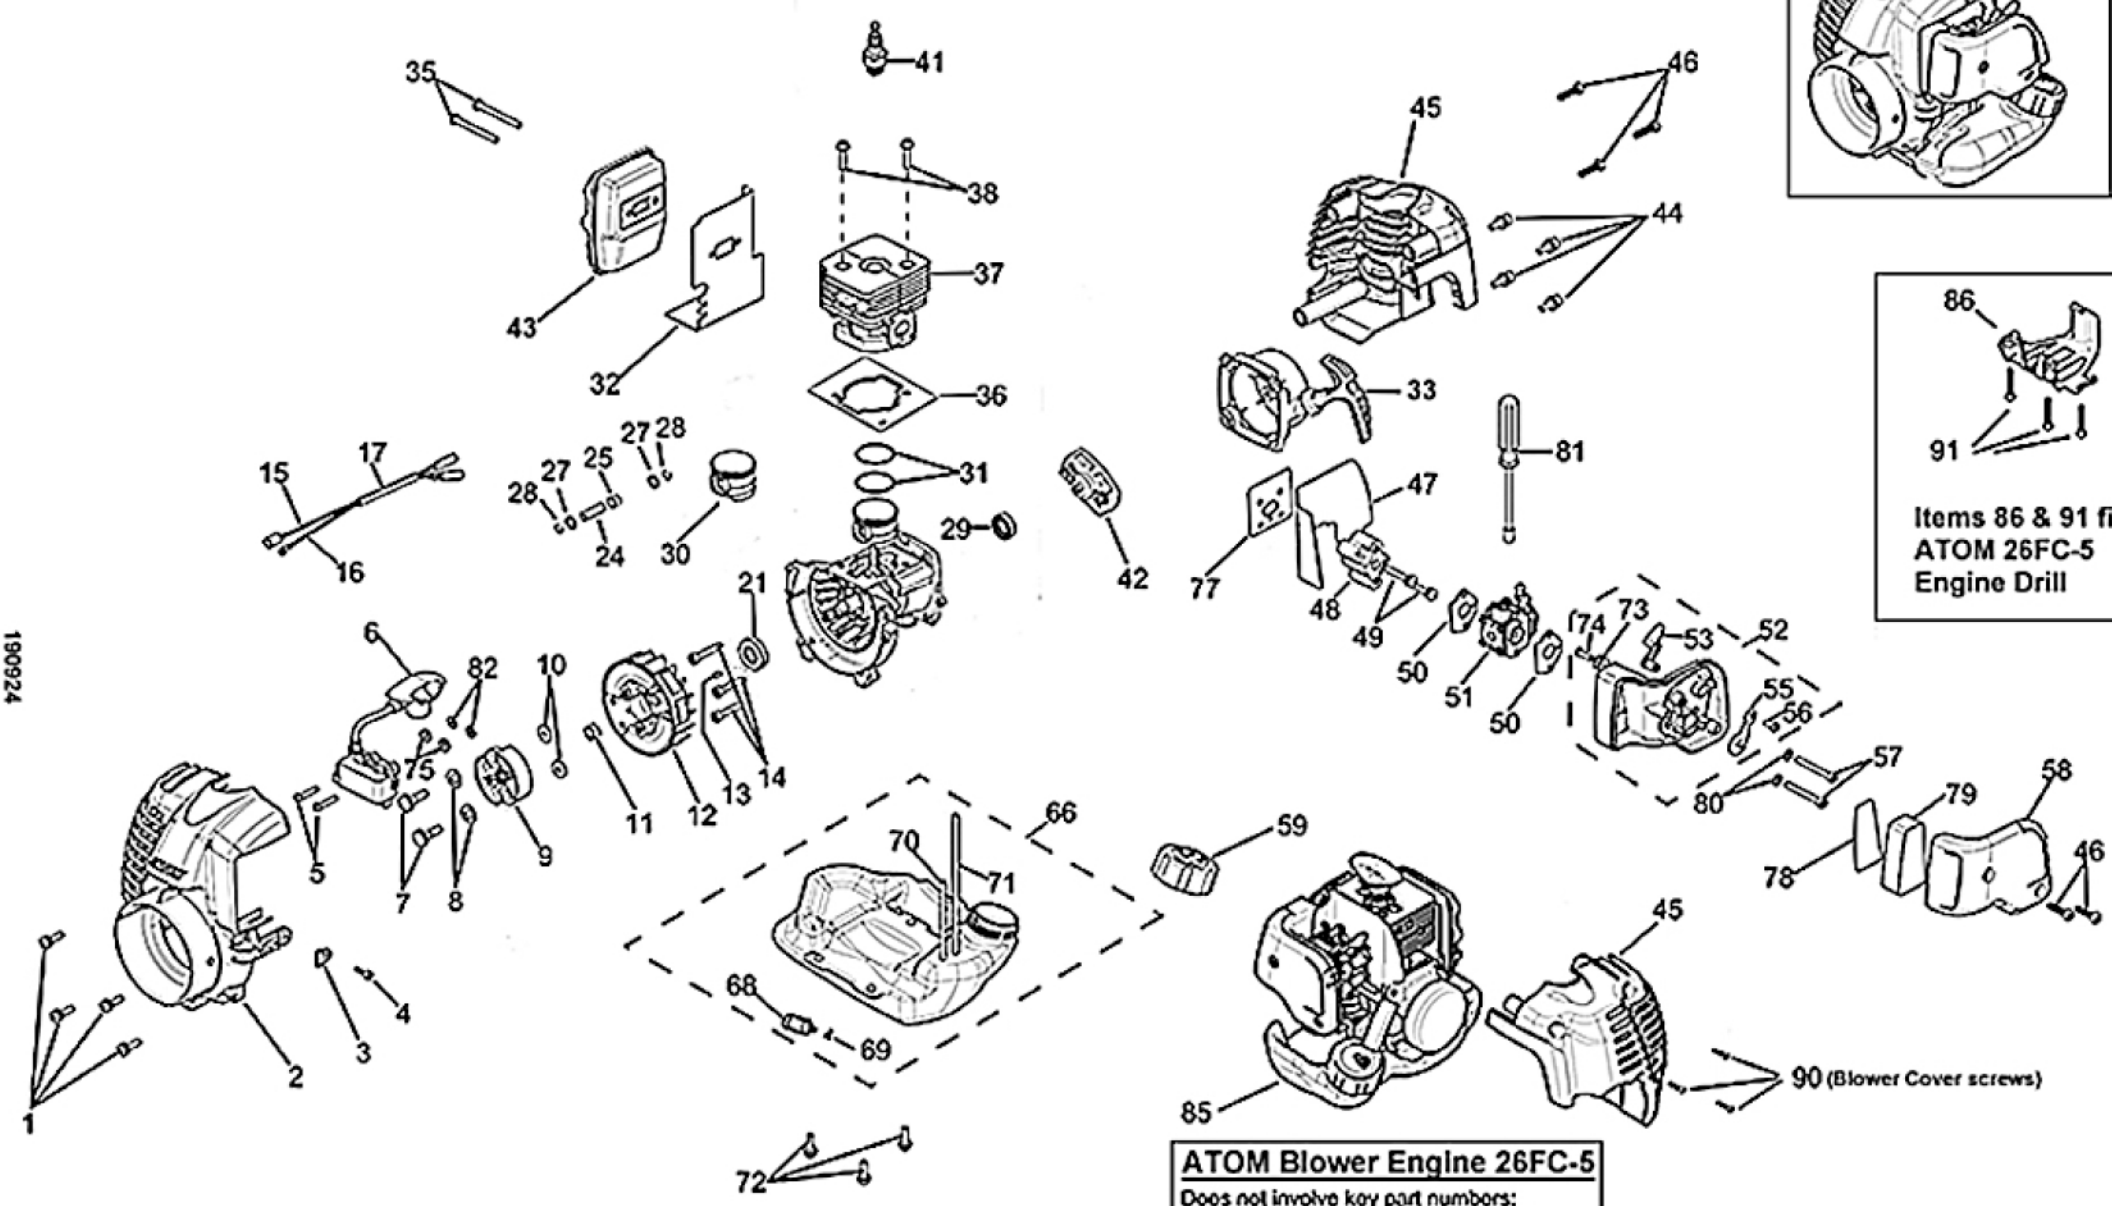

ATOM 26FC-5 REFERENCE No: 772

ATOM 26FC-5 ASSY
FOR EDGERS, TILLERS
& DRILLS

Items 86 & 91 fit
ATOM 26FC-5
Engine Drill

ATOM Blower Engine 26FC-5
Does not involve key part numbers:
1, 2, 3, 4, 7, 8, 9, 10, 45, 46, 66, 90 or 91

190924