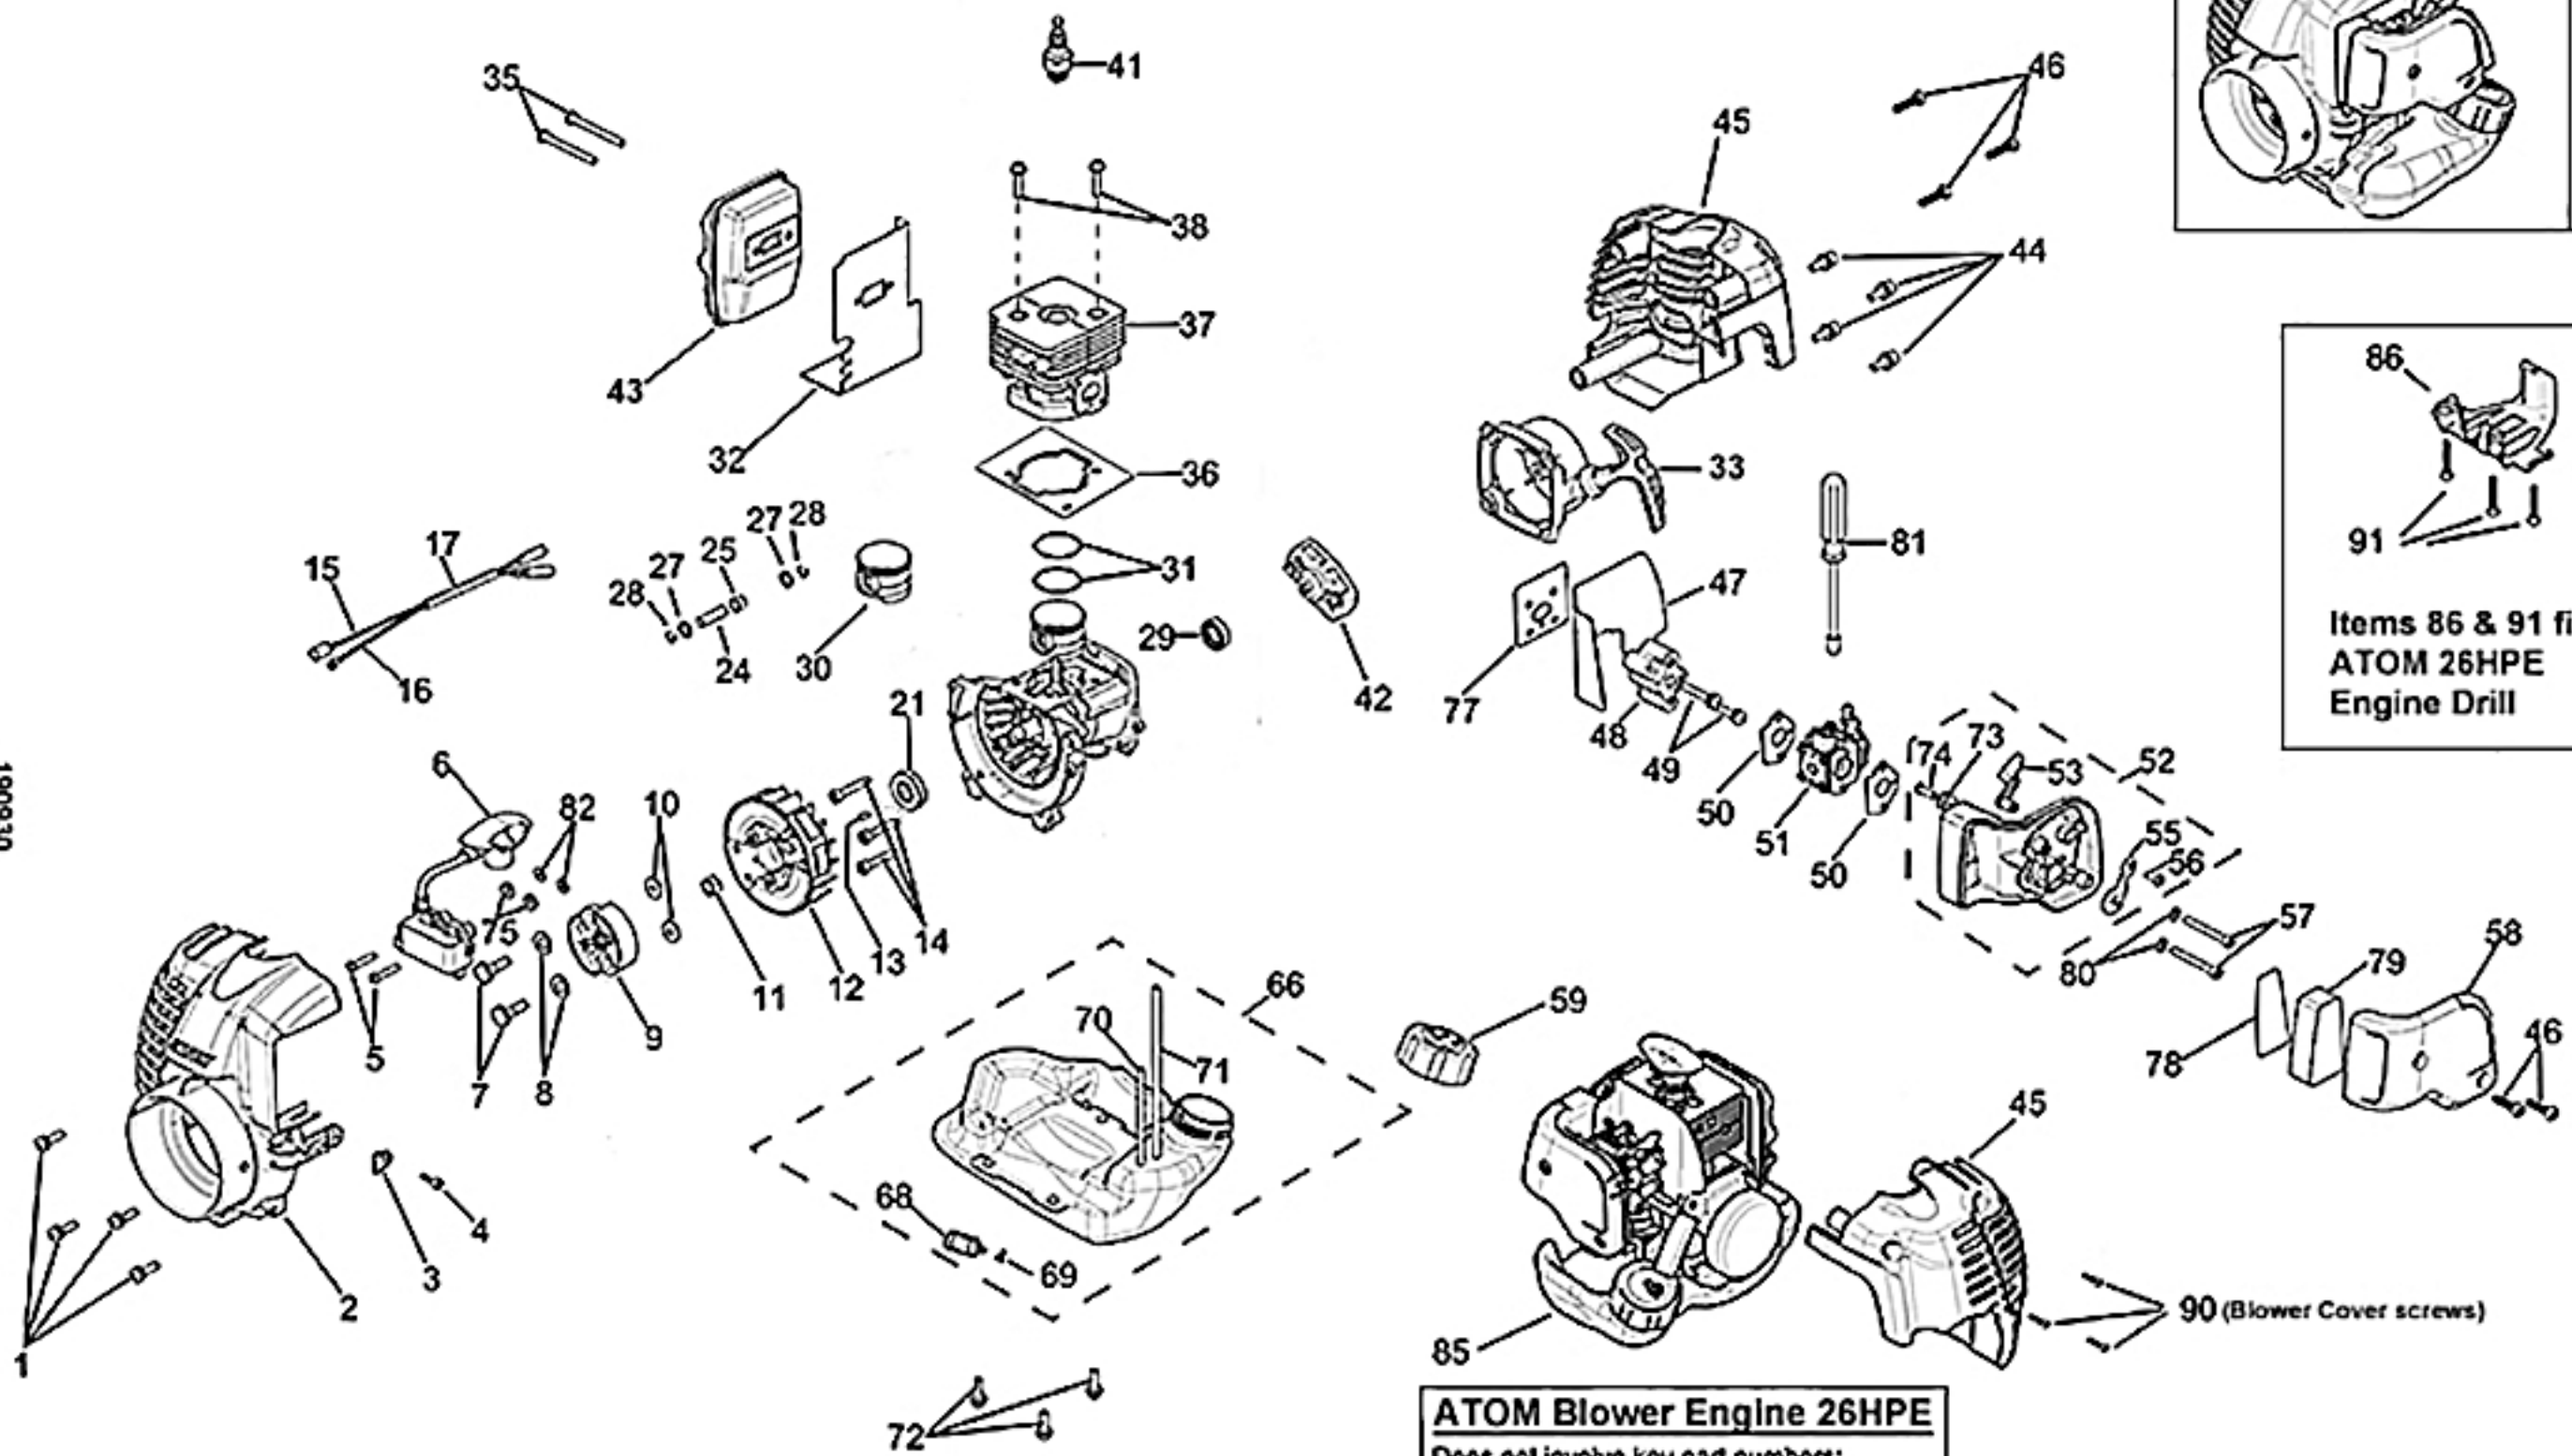

# ATOM 26HPE REFERENCE No: 773

**ATOM 26HPE ASSY  
FOR EDGERS, TILLERS  
& DRILLS**

Items 86 & 91 fit  
ATOM 26HPE  
Engine Drill

190930

**ATOM Blower Engine 26HPE**  
Does not involve key part numbers:  
1, 2, 3, 4, 7, 8, 9, 10, 45, 46, 86, 90 or 91