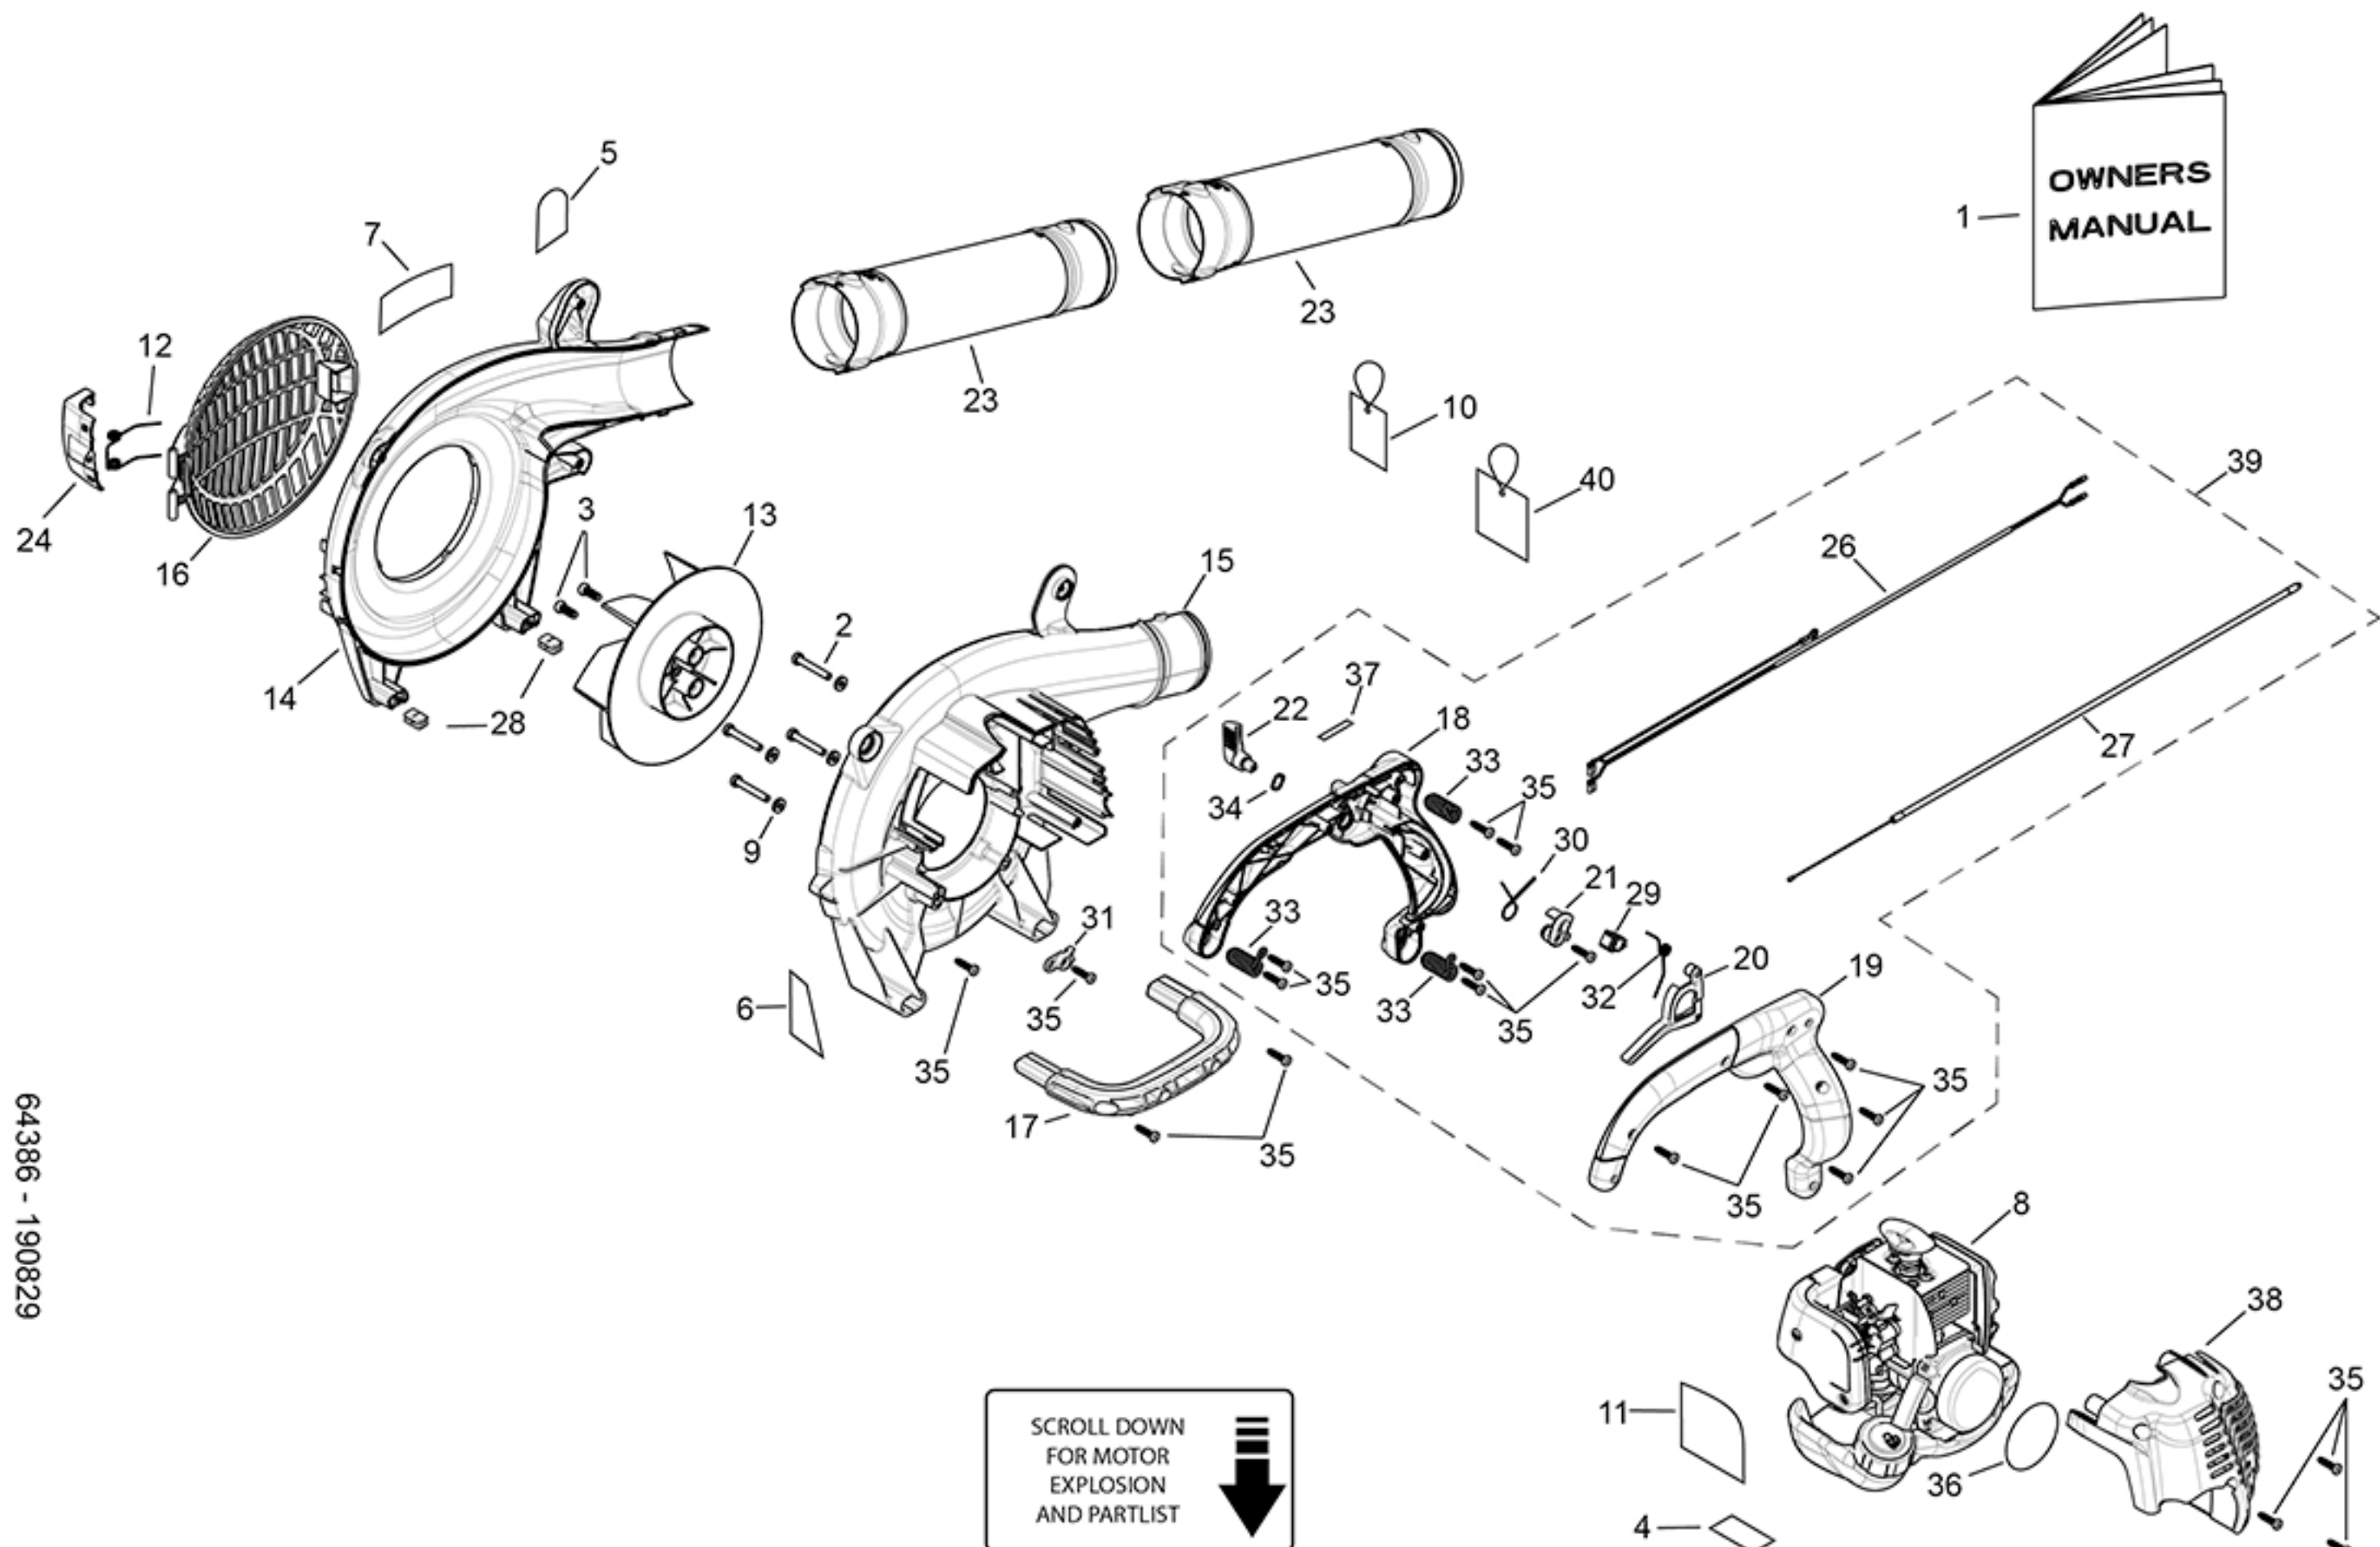

ATOM AIRLIFT MODEL 838 WITH ATOM 26FC-5 2-STROKE MOTOR

OWNERS
MANUAL

SCROLL DOWN
FOR MOTOR
EXPLOSION
AND PARTLIST

64386 - 190829

17/08/2021

ATOM MODEL: 838FC5 BLOWER with Atom 26FC5 engine

PART NO: 20838FC5

Key	Part No	Substitute Part No	Description	Key	Part No	Substitute Part No	NLA	Description
1	21775		MANUAL ALL MODELS	26	64159			BL SWITCH WIRE
2	40650		SCREW M5x36 TORX25	27	64160			BL THROTTLE CABLE
3	40651		SCREW M6x16 TORX25	28	64161			BL RUBBER FOOT
4	63219		LABEL HOT MOTOR/OIL CLEAN	29	64162			PUSH BUTTON SWITCH
5	63319		LABEL BL ANTI VIBRATION	30	64165			BL SPRING RET CAM
6	63322		LABEL WARN SYMBOLS	31	64166WN			BL CABLE RETAINER GREY
7	65156		LABEL BL- 838 DELUXE	33	64172			BL AV SPRING
8	65195A		ASSY ENG 26FC5 w/COVERS	34	64193			BL WASHER WAVY 14.5x10x0.3
9	63457		WASHER 6.4x12.5x1.5	35	64194			SCREW M4.5x19.5 TORX20
10	63953		TAG-MADE IN AUSTRALIA	37	64354			LABEL BL STOP/CRUISE
11	63979		LABEL - BL STARTING ATOM	38	63394CN			COWL REAR 26FC4/5 BLUE
12	64133		BL SPRING COVER	39	64932AW			ASSY BL HANDLE GREY TRIG
13	64135SN		BL IMPELLER ATOM	40	64873		X	TAG- BL HOW TO BLOW
14	64136WN		BL EXT MAIN CASING GREY					
15	64138WN		BL INT CASING ATOM GREY					
16	64139WN		BL AIR INTAKE COVER GREY					
17	64140WE		BL STAND HANDLE					
18	64146BS		BL HANDLE LH					
19	64147BS		BL HANDLE RH					
20	64150WN		BL THROTTLE TRIG GREY					
21	64151WN		BL CRUISE CONTR CAM GREY					
22	64152WN		BL CRUISE CONTR LEVER GREY					
23	64154WPE		BL NOZZLE MAIN					
24	64157WN		BL HINGE CLAMP GREY					

For information on the 26FC5 Atom engine used on this Blower go to Ref 772 at 'Petrol Engine, Parts and Drawings.'