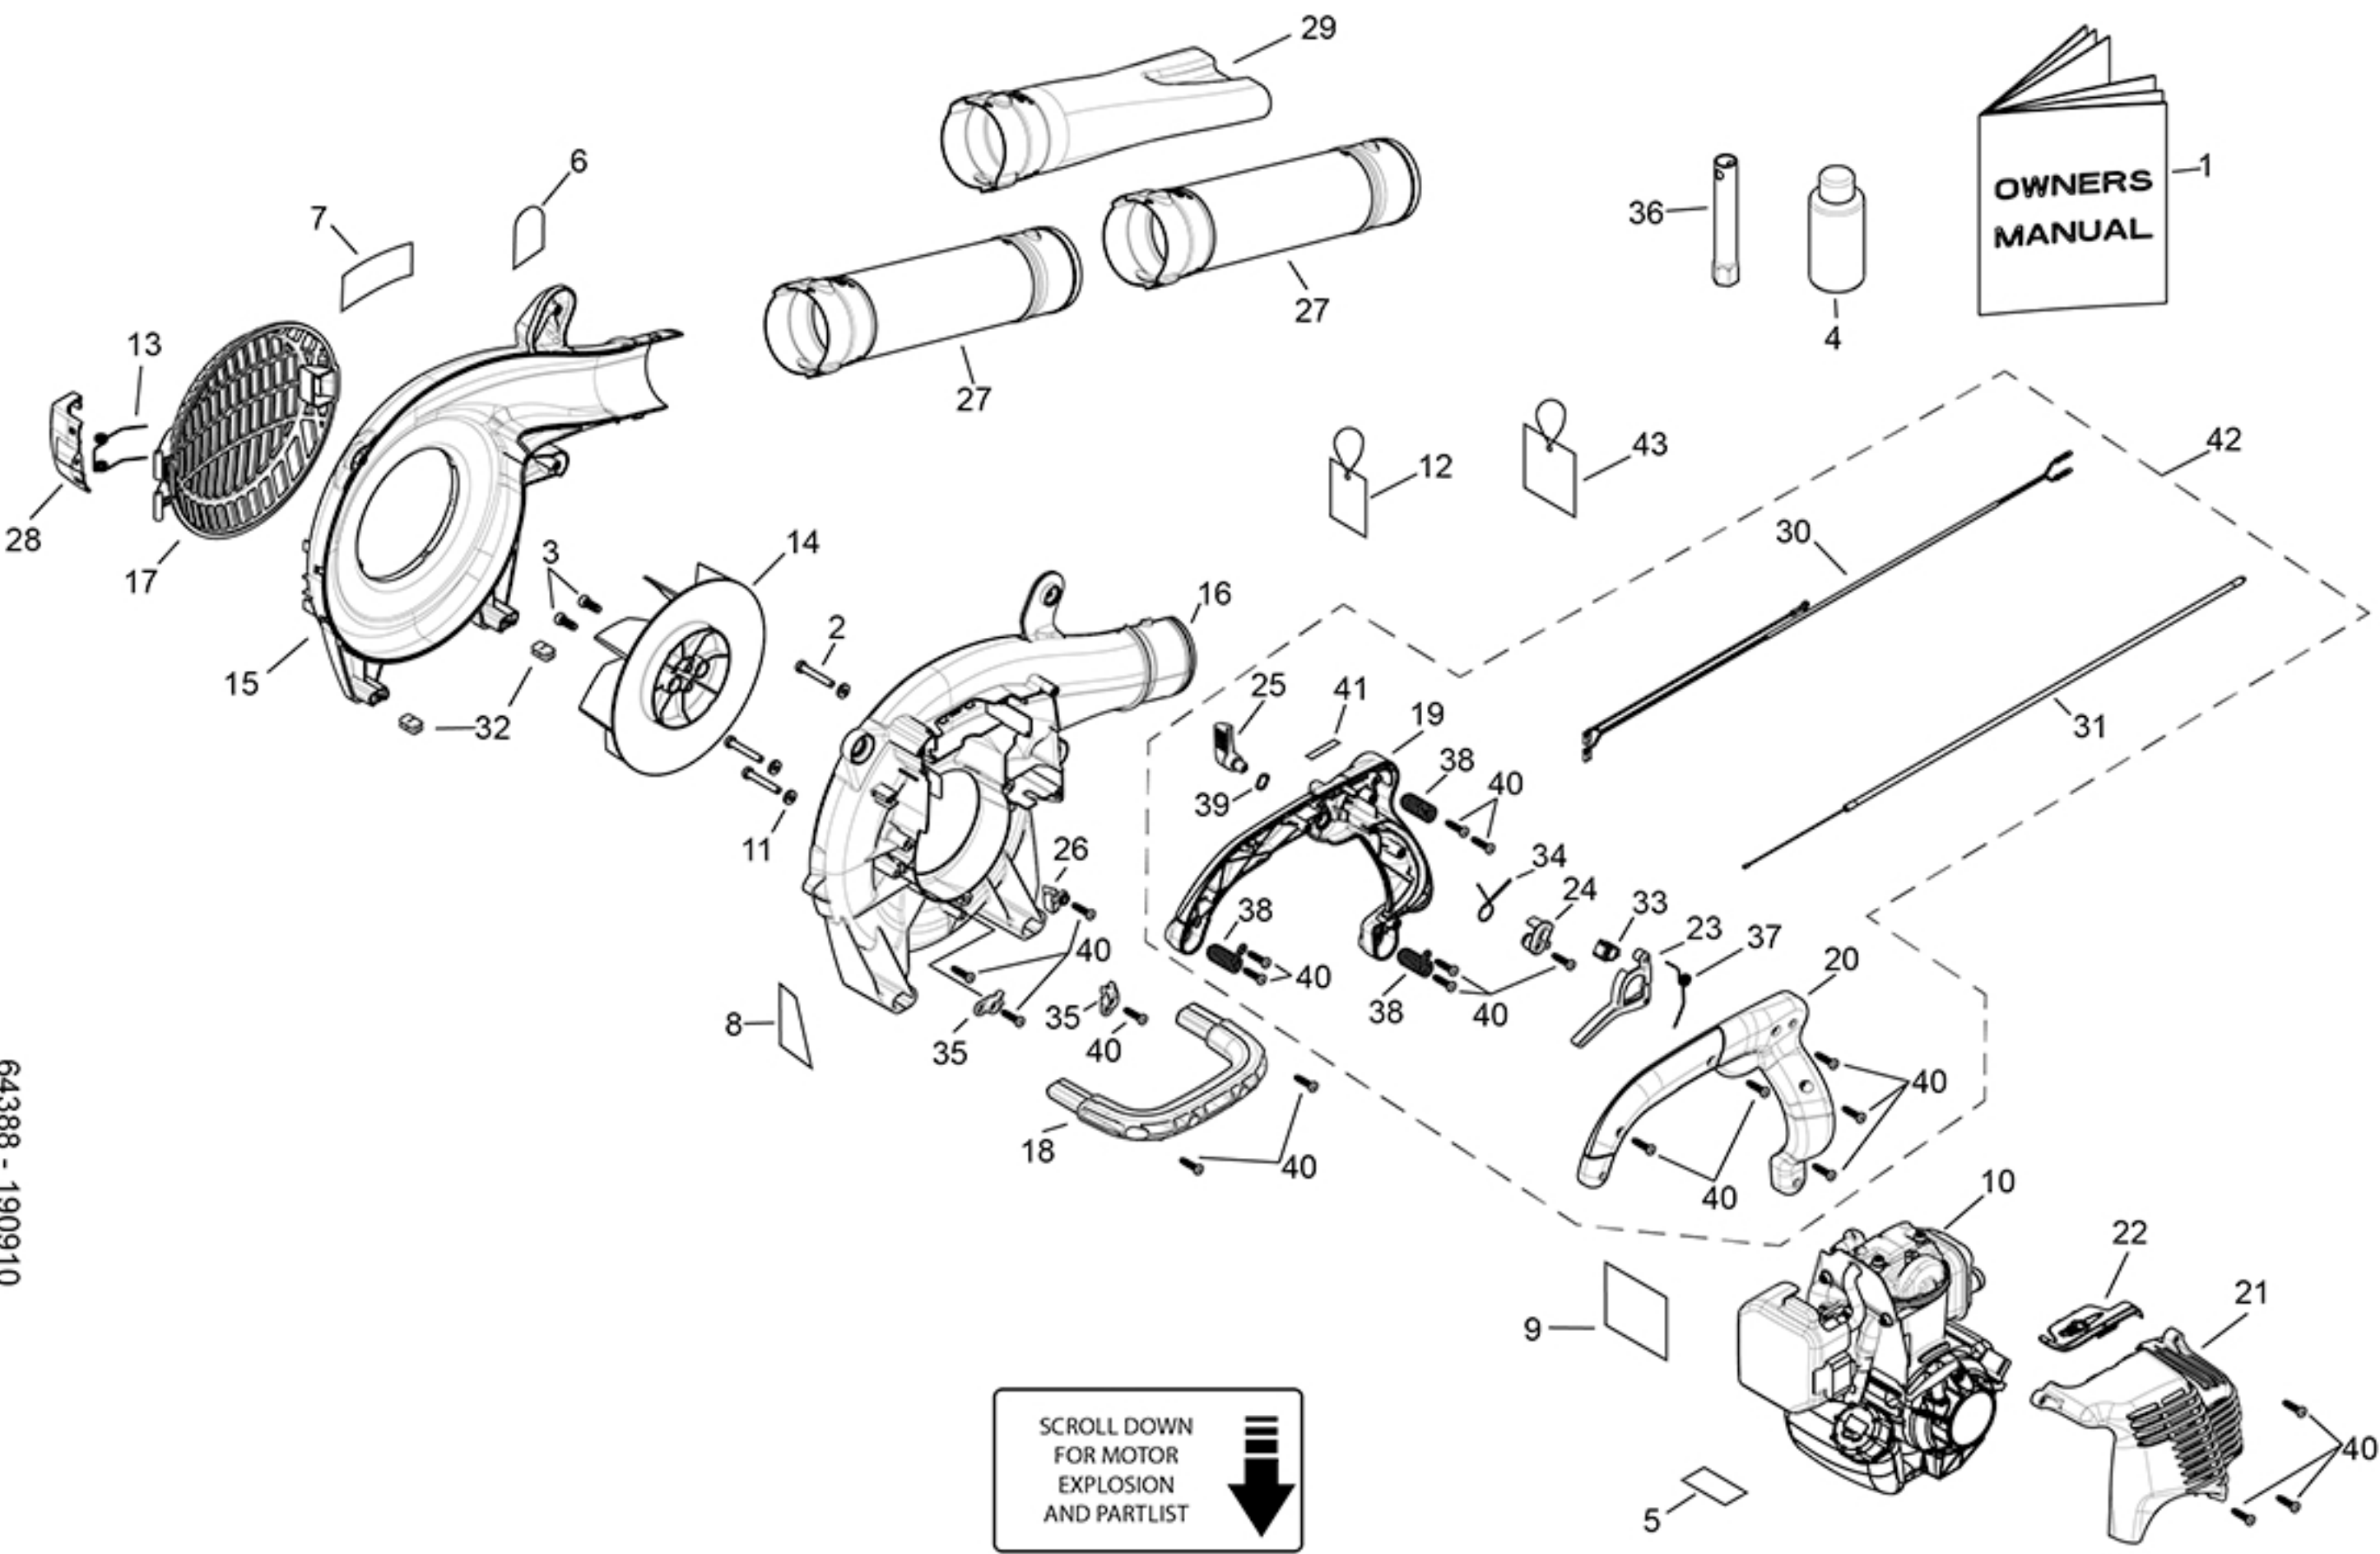

ATOM AIRLIFT MODEL 855 WITH HONDA GX25 4-STROKE MOTOR

64388 - 190910

18/08/2021

ATOM MODEL: 855 HONDA BLOWER with GX25 Honda engine

PART NO: 20855

Key	Part No	Substitute Part No	NLA	Description	Key	Part No	Substitute Part No	NLA	Description
1	21775			MANUAL ALL MODELS	31	64160			BL THROTTLE CABLE
2	40650			SCREW M5x36 TORX25	32	64161			BL RUBBER FOOT
3	40651			SCREW M6x16 TORX25	33	64162			PUSH BUTTON SWITCH
4	48101			GX25 OIL 80ml	34	64165			BL SPRING RET CAM
5	63219			LABEL HOT MOTOR/OIL CLEAN	35	64166RN			BL CABLE RETAINER RED
6	63319			LABEL BL ANTI VIBRATION	36	64167			PLUG SPANNER TUBE HANDLE
7	63320			LABEL BL 855	38	64172			BL AV SPRING
8	63322			LABEL BL WARN SYMBOLS	39	64193			WASHER WAVY 14.5x10x0.3
9	63324		X	LABEL BL START HONDA	40	64194			SCREW M4.5x19.5 TORX20
10	65139BL			ASSY BL ENG GX25 SATS w/o COV	41	64354			LABEL BL STOP CRUISE
11	63457			WASHER 6.4x12.5x1.5	42	64932AR			ASSY BL HANDLE RED TRIG
12	63953			TAG-MADE IN AUSTRALIA	43	64873		X	TAG-BL HOW TO BLOW
13	64133			SPRING BL COVER					
14	64134SN			BL IMPELLER HONDA					
15	64136RN			BL EXT MAIN CASING RED					
16	64137RN			BL INT CASING HONDA RED					
17	64139RN			BL AIR INTAKE COVER RED					
18	64140WE			BL STAND HANDLE RED					
19	64146BS			BL HANDLE LH					
20	64147BS			BL HANDLE RH					
21	64148RN			BL ENGINE COWL HONDA					
22	64149RN			BL S/PLUG COV HONDA RED					
23	64150RN			BL THROTTLE TRIGGER RED					
24	64151RN			BL CRUISE CONTR CAM RED					
25	64152RN			BL CRUISE CONTR LEVER RED					
26	64153RN			BL CABLE ELBOW RED					
27	64154WPE			BL NOZZLE MAIN					
28	64157RN			BL HINGE CLAMP RED					
29	64158WPE			BL NOZZLE FISHTAIL					
30	64159			BL SWITCH WIRE					

For information on the GX25 Honda engine used on this Blower go to Ref 764 at 'Petrol Engines, Parts and Drawings.