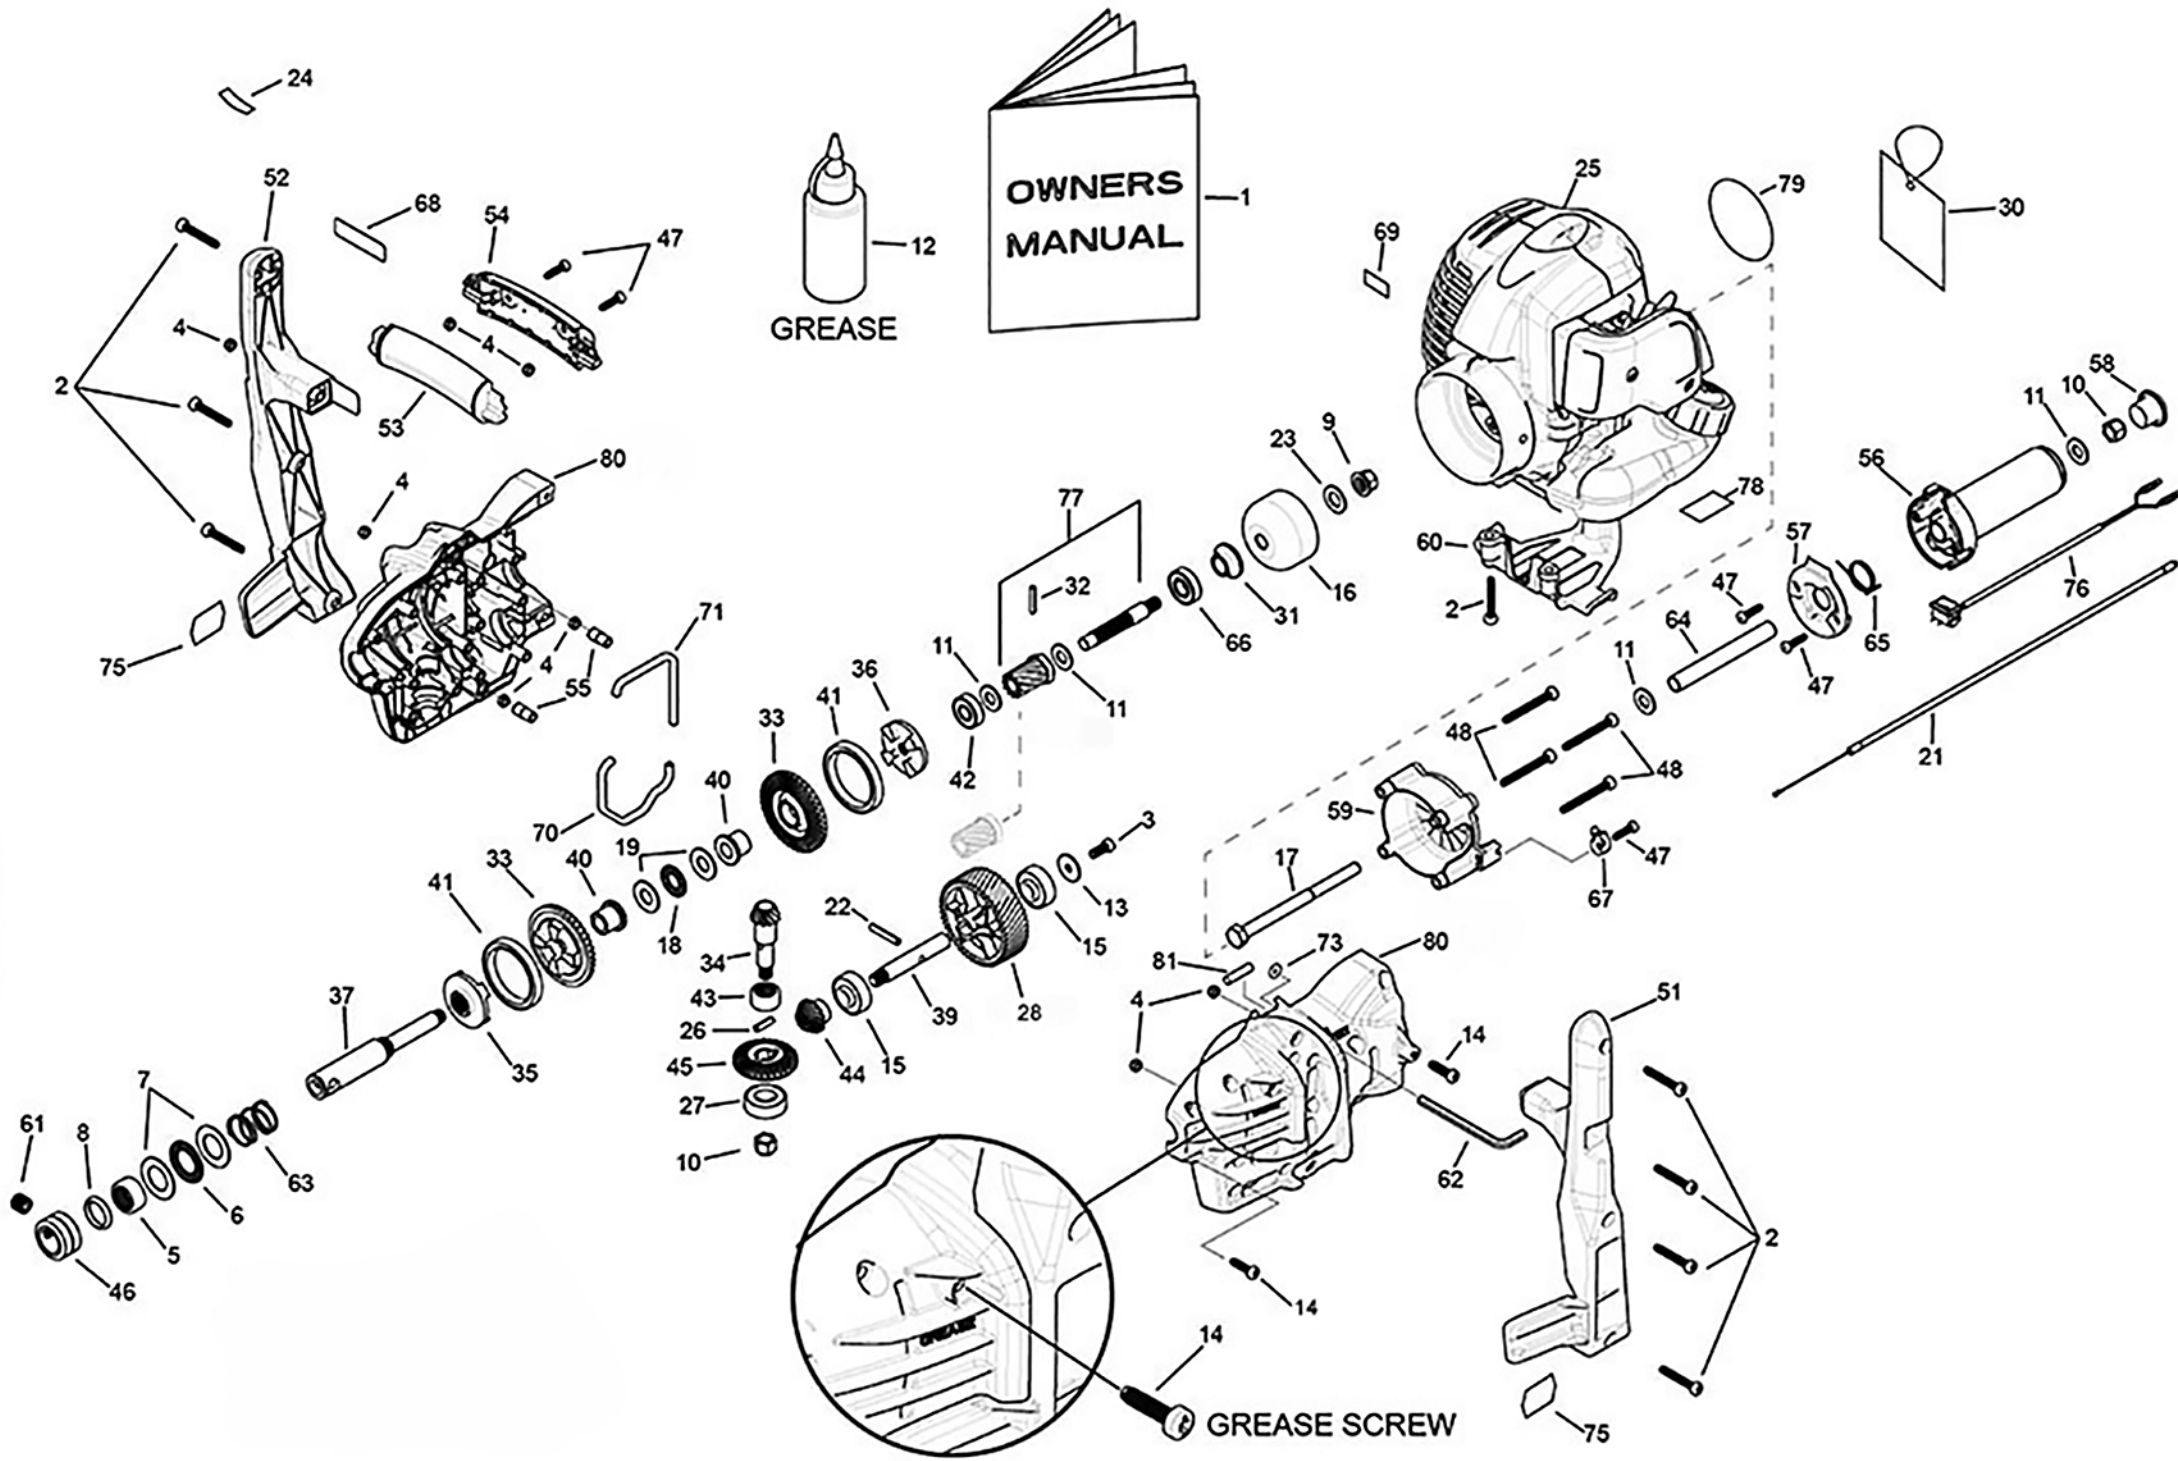

# ATOM DRILLMASTER MODEL 958 WITH ATOM 26HPE 2-STROKE MOTOR

200811

ATOM MODEL: 958 ENGINE DRILL with 26HPE High Performance engine

PART NO: 20958

Key	Part No	Substitute Part No	Description	Key	Part No	Substitute Part No	Description	Key	Part No	Substitute Part No	Description
1	21775		MANUAL ALL MODELS	31	64119		HUB SINTERED 11.5mm	61	64229		SCREW GRUB M12x1.25x12
2	40650		SCREW M5x36	32	64130		PIN ROLL 4x24 DR/TL	62	64230		KEY ALLEN 6AFx90
3	40651		SCREW M6x16	33	64176		DR GEAR WITH DOG	63	64231		DR REVERSE SPRING 30x22
4	40652		NUT NYLOC 5mm	34	64177		DR PINION MAIN	64	64232		DR HAN SPACER TUBE 104mm
5	40912		BEAR NEEDLE 20x12mm	35	64178		DR FORWARD GEAR DOG	65	64233		DR THRO RET SPRING
6	40914		BEAR THR 20x35x2	36	64179		DR REVERSE GEAR DOG	66	64235		BEARING 6001-2RS 12x28x8
7	40915		WASHER THRUST 20x35x1	37	64181		DR MAIN SHAFT	67	64333WP		DR CABLE RETAINER
8	40922		SEAL SHAFT 20x26x4	39	64183		DR SPUR GEAR SHAFT	68	64335		LABEL WARN DRILL HANDLE
9	43163		NUT FLANGE RH 3/8 UNC	40	64184		DR BRONZE BEAR SINTERED	69	65199		LABEL DR MODEL 958
10	43172		NUT NYLOC 3/8 UNC w/AXLE	41	64185		DR BEAR 6809-2RS 45x58x7	70	64347		DR CASING SEAL 1
11	43218		WASHER 3/8 ZP 20x1.8x26	42	64187		DR BEAR 6000RS 10x26x8	71	64348		DR CASING SEAL 2
12	43227		GREASE & DISPENSER	43	64188		BEAR NEEDLE 16x22x12	73	64355		O RING 3x11 ODx5 ID
13	43484		WASHER 22.43x5.94	44	64189		DR GEAR BEVEL 15T STEEL	75	64383		LABEL DRILLMASTER
14	43790		SCREW M5.5x22 TORX25	45	64190		DR GEAR BEVEL T30 STEEL	76	64411		DR SWITCH & WIRE
15	43860		BEARING 32x10x12+4mm	46	64243		ASSY COLL/SCREW/KEY	77	64414		DR SHAFT & GEAR ASSY 10T
16	44318		DRUM CLUTCH CUP 54mm	47	64194		SCREW M4.5x19.5 TORX20	78	63219		LABEL HOT MOT/OIL CLEAN
17	44439		BOLT BSW HEX 3/8x5	48	64206		SCREW M5x50 TORX25	79	65180		LABEL START HOUSING 26HPE
18	62964		BEARING NEEDLE 12x26x2	49	64859WN		SET LH+RH ENG DRILL	80	64859WN		SET ENG DRILL CASING
19	62965		WASHER THRUST 12x26x1.5	51	64212WN		DR MAIN HANDLE LH	81	64969		DR SPIRIT LEVEL
21	63263		DR CABLE THR 342mm	52	64213WN		DR MAIN HANDLE RH				
22	63275		PIN ROLL 5x30 DR/TL	53	64216BS		DR GRIP FRONT W/RUBBER				
23	63277		WASHER 12x27x2	54	64217BS		DR GRIP BACK W/RUBBER				
24	64926		LABEL DR SAFETY	55	64218WP		DR NUT RETAINER				
25	65196A		ENG ATOM 26HPE w/COVERS	56	64234BS		DR THR HANDLE W/RUBBER				
26	63440		PIN ROLL 5x18	57	64220WP		DR THRO HANDLE COV				
27	63474		BEARING 32x10x12	58	64221WP		DR THR HANDLE CAP				
28	63780		DR GEAR HELIX 38T	59	64222WN		DR THR MOUNT ATOM				
30	63953		TAG-MADE IN AUSTRALIA	60	64226WE		DR TANK GUARD ATOM ENG				