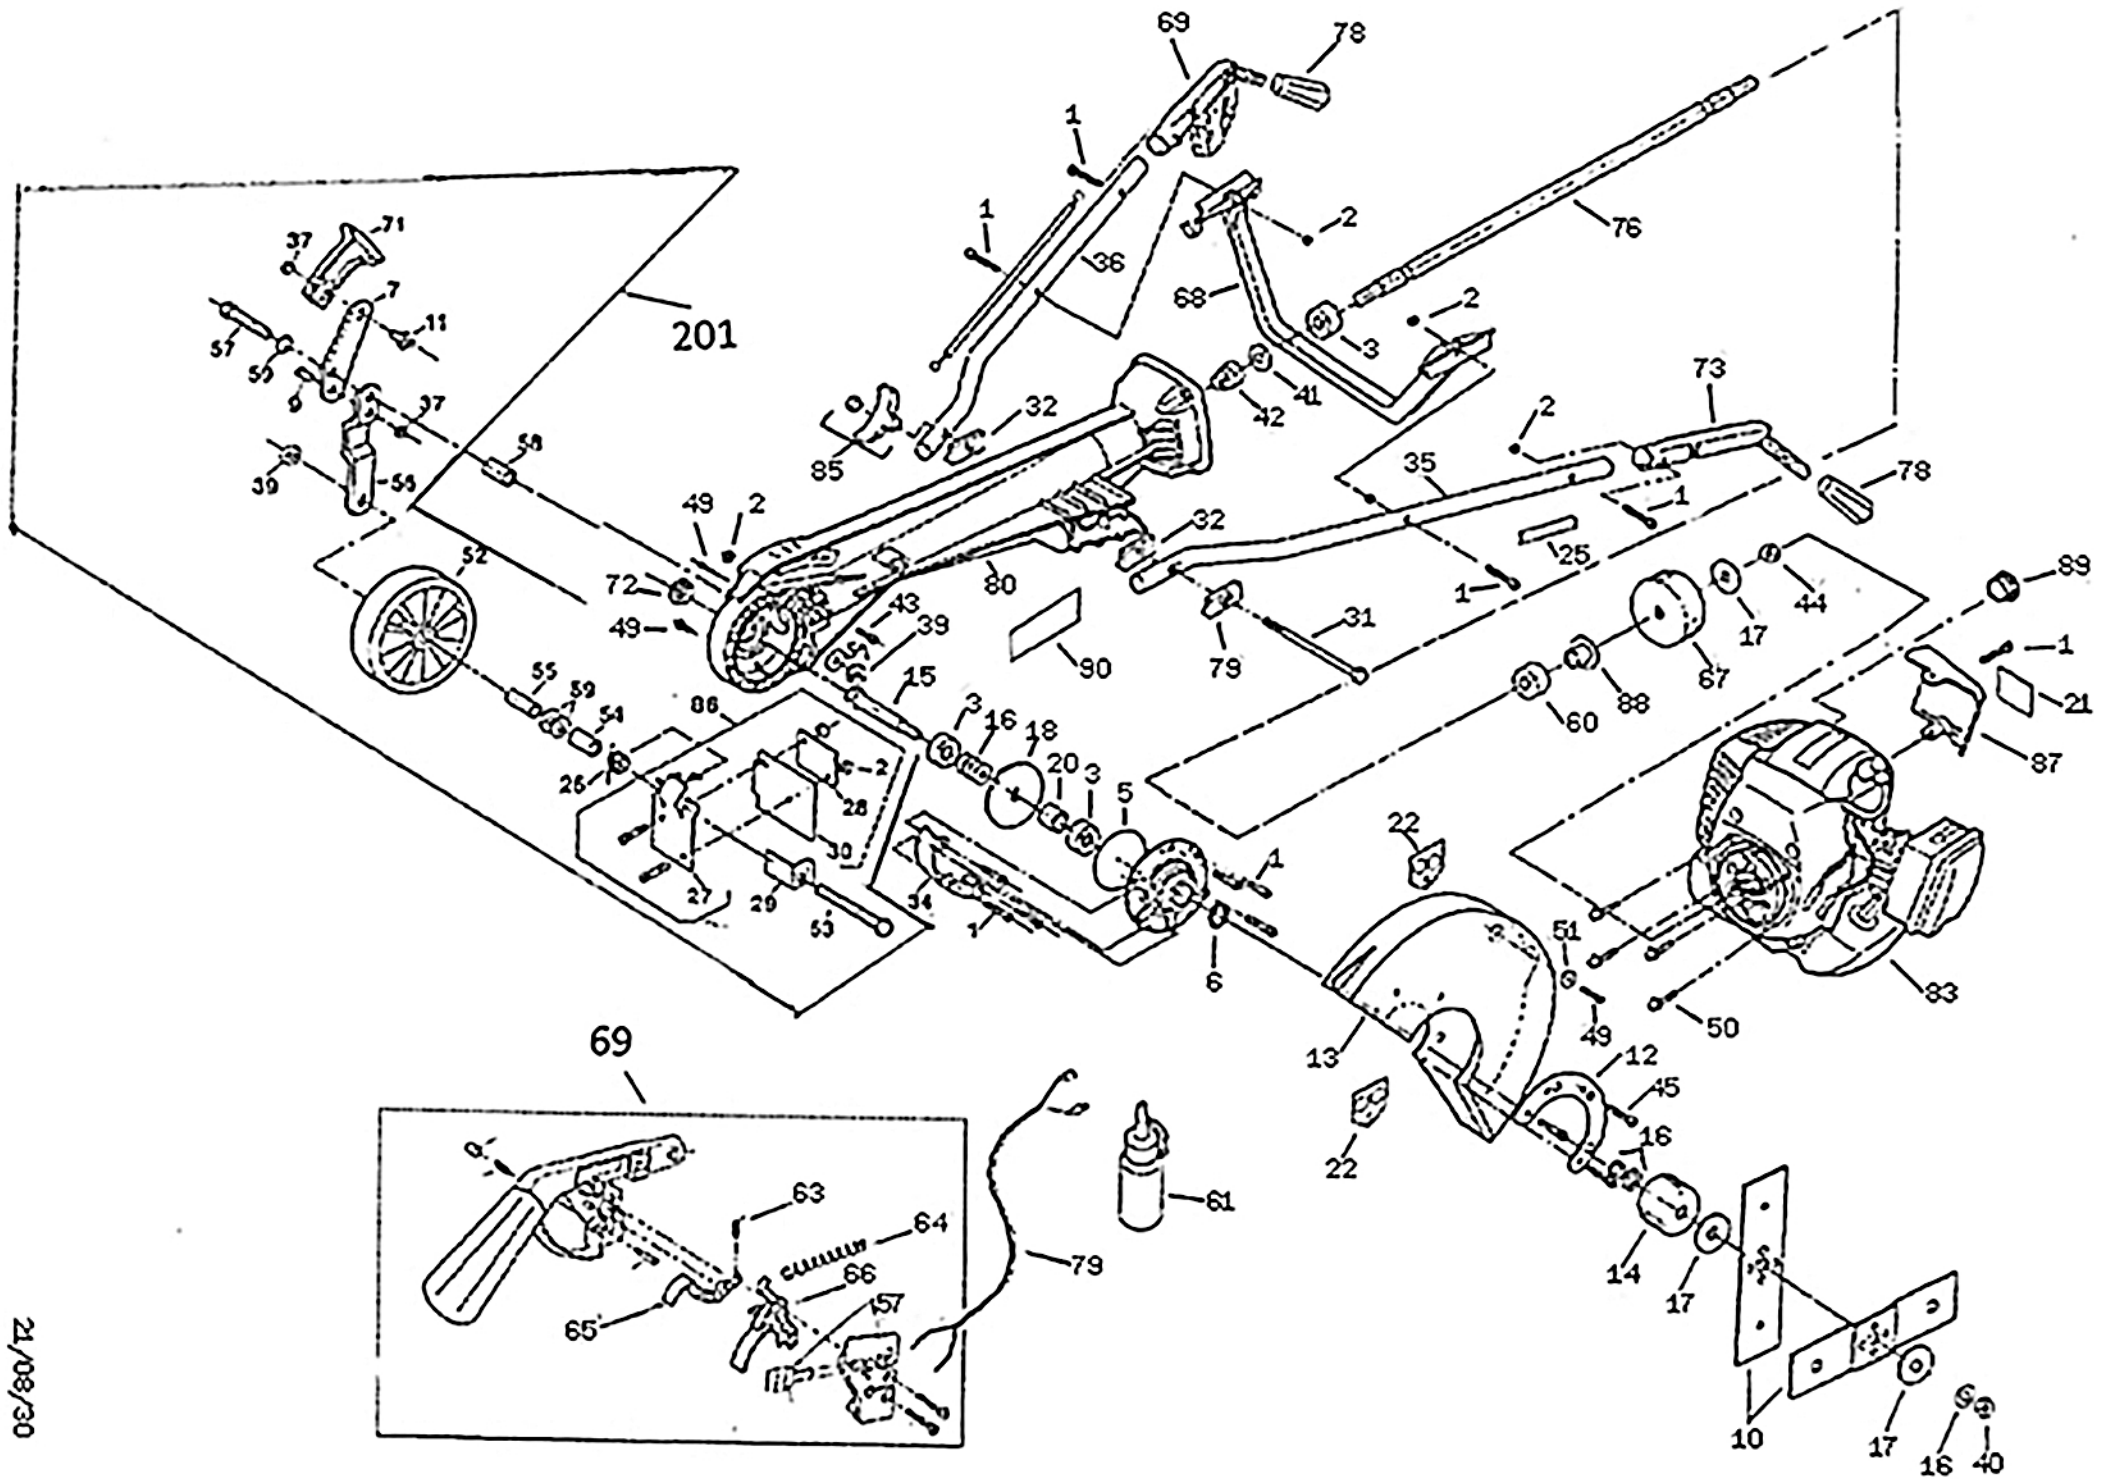

ATOM 203 EDGER WITH G34L ZENOAH ENGINE

13/07/2021

ATOM MODEL: 203 EDGER with G34L Zenoah engine

PART NO: 20203

Key	Part No	Substitute Part No	NLA	Description	Key	Part No	Substitute Part No	Description	Key	Part No	Substitute Part No	NLA	Description
1	40650			SCREW M5x36 TORX-25	40	43173		NUT M12 x 1.75 RH	76	43978			SHAFT PRO (FL NUT) 203
2	40652			NUT NYLOC M5	41	43177		WASHER PINION .060	78	43922		X	(NLA)HANDLE GRIP RUBBER
3	40835	63474		BEARING 32x10x12	42	43178	43176	GEAR PINION 25.5mm	79	43971			WIRE SWITCH FOR KOMATSU
5	40906	65164		O-RING ID 63x2.0	43	43179		SCREW TRIM COVER M5x39	80	43973	63863RNK		ASSY BODY PRO RED
6	42112		X	SEAL FELT	44	43169	43163	NUT FLANGE 3/8 UNC	81	43940			BODY PRO MAIN COVER
7	43102			SPRING ADJ ARM	45	43183		SCREW M5 x 38	83	43947	63869A		ASSY ENG MITS TLE33
9	43104		X	(NLA)SCREW HEX 5/16 X 5/8	47	43186		SCREW M5x16	84	44010	63002		CABLE THR 910+62
10	43105			BLADE SET 10.2/3" (271mm)	49	43188	43189	SCREW S/T M5x20	85	44003	63488A		ASSY HANDLE KNOB+NUT
11	43106			BOLT&PIN ADJ ARM	50	40838		SCREW HEX 6x20mm BLADE	86	43135		X	ASSY GRASS FLAP
12	43109	43484		BLADE WASH Use 3x43484	51	43203	43484	WASHER 22.43x5.94	87	44000RN			AIR DEFLECTOR G34L
13	43110			BLADE COVER	52	43204		ASSY WHEEL	88	43980	64119		HUB SINTERED 11.5mm
14	43112			BLADE DRUM	53	43206		BOLT DEB DEFL .3/8x4.5	89	44001			PLUG PRO AIR COWL
15	43114			BLADE SHAFT EDGER	54	43209		SPACER WHEEL 49mm ZP					
16	43115			WASHER BLADE BEVEL	55	43208		TUBE WHEEL AXLE 45mm					
17	43116			PRO DRUM WASH 45x12.2x2	56	43210		ARM WHEEL SUPPORT					
18	43122			CROWN GEAR PRO	57	44069		HANDLE HOUSIN RH					
20	43125			SPACER 15.5mm	58	43216		SPACER HT ADJ SHAFT 35mm					
21	43127	63219		LABEL HOT MOTOR/OIL CLEAN	59	43218		WASHER 3/8 ZP 20x1.8x26					
22	43128	64378		LABEL WARN BLADE COVER	60	43108		BEARING 6301-2RS 37x12x12					
25	43133	63466	X	LABEL SAFETY HANDLE	61	43227		GREASE & DISPENSER					
26	43134	43719	X	SPRING DEF DEBRIS	62	21775		MANUAL ALL MODELS					
27	43136	43135	X	SHIELD GRASS	63	43199		SPRING SMALL INTERLOCK					
28	43137	43135	X	SHIELD GR COVER	64	43198		SPRING TRIGGER COMPRESS					
29	43138	64128K		KIT FOR METAL D/DEFL	65	43292		THROTTLE INTERLOCK					
30	43139	43135	X	FLAP GRASS RUBBER	66	43288		TRIGGER THROTTLE					
31	44074	63049		BOLT HEX 6.5 x 1/4 BSW	67	44312		DRUM CUP PRO 79x32mm					
32	43142	63401BS		AV SADDLE RUBBER	68	63020WE		HANDLE CROSS BRACE					
33	43145		X	HANDLE END PLUG SMALL	69	63433ARK		ASSY RH HANDLE 203/4/5					
34	43155			BODY MAIN SHIELD PRO	71	43908	63432RNK	ASSY WL+A 102-202/3/4/501					
35	44061	44060		HANDLE TUBE LH	72	43910	62936WN	CAP DUST EDGER					
36	44060			HANDLE TUBE RH	73	43961	63019BS	HANDLE LH w/RUBBER					
37	43166			NUT NYLOC 5/16	74	43914		SCREW 25x6mm HEX HEAD					
39	43172			NUT NYLOC 3/8 UNC w/AXLE	75	43915		WASHER					