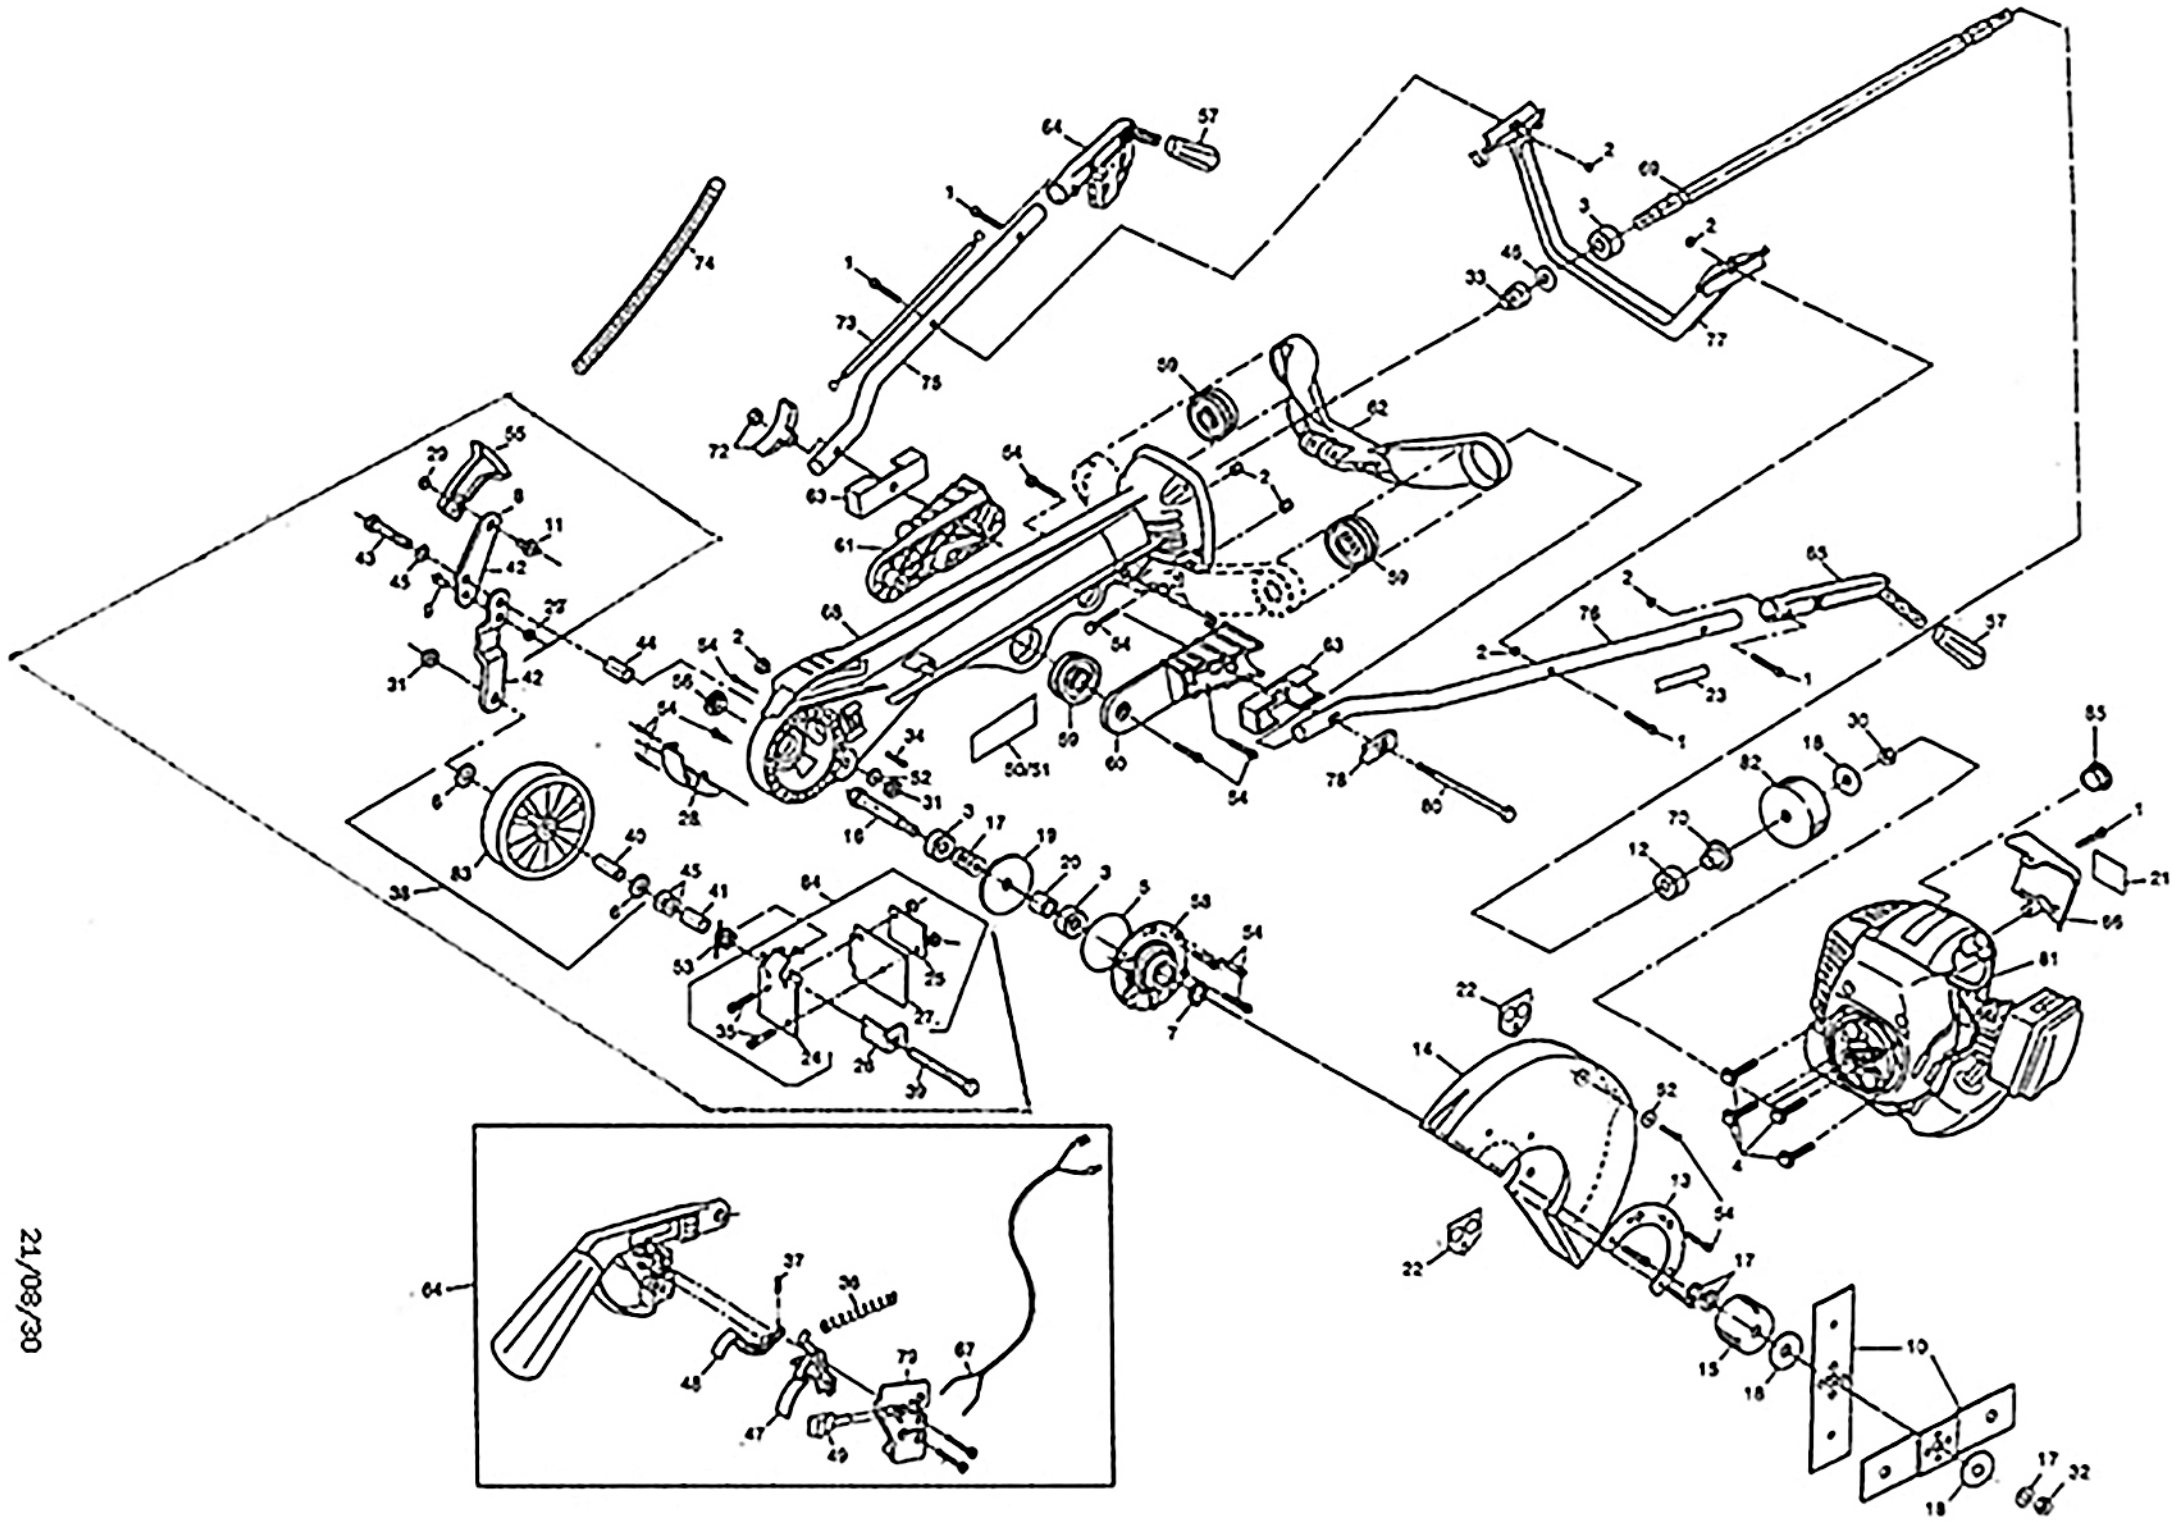

# ATOM 204 EDGER WITH G34L ZENOAH ENGINE

21/08/30

## ATOM MODEL: 204 EDGER with G34L engine

For information on the G34L Zenoah engine see Ref 762 at 'Petrol Engines Parts & Drawings'.