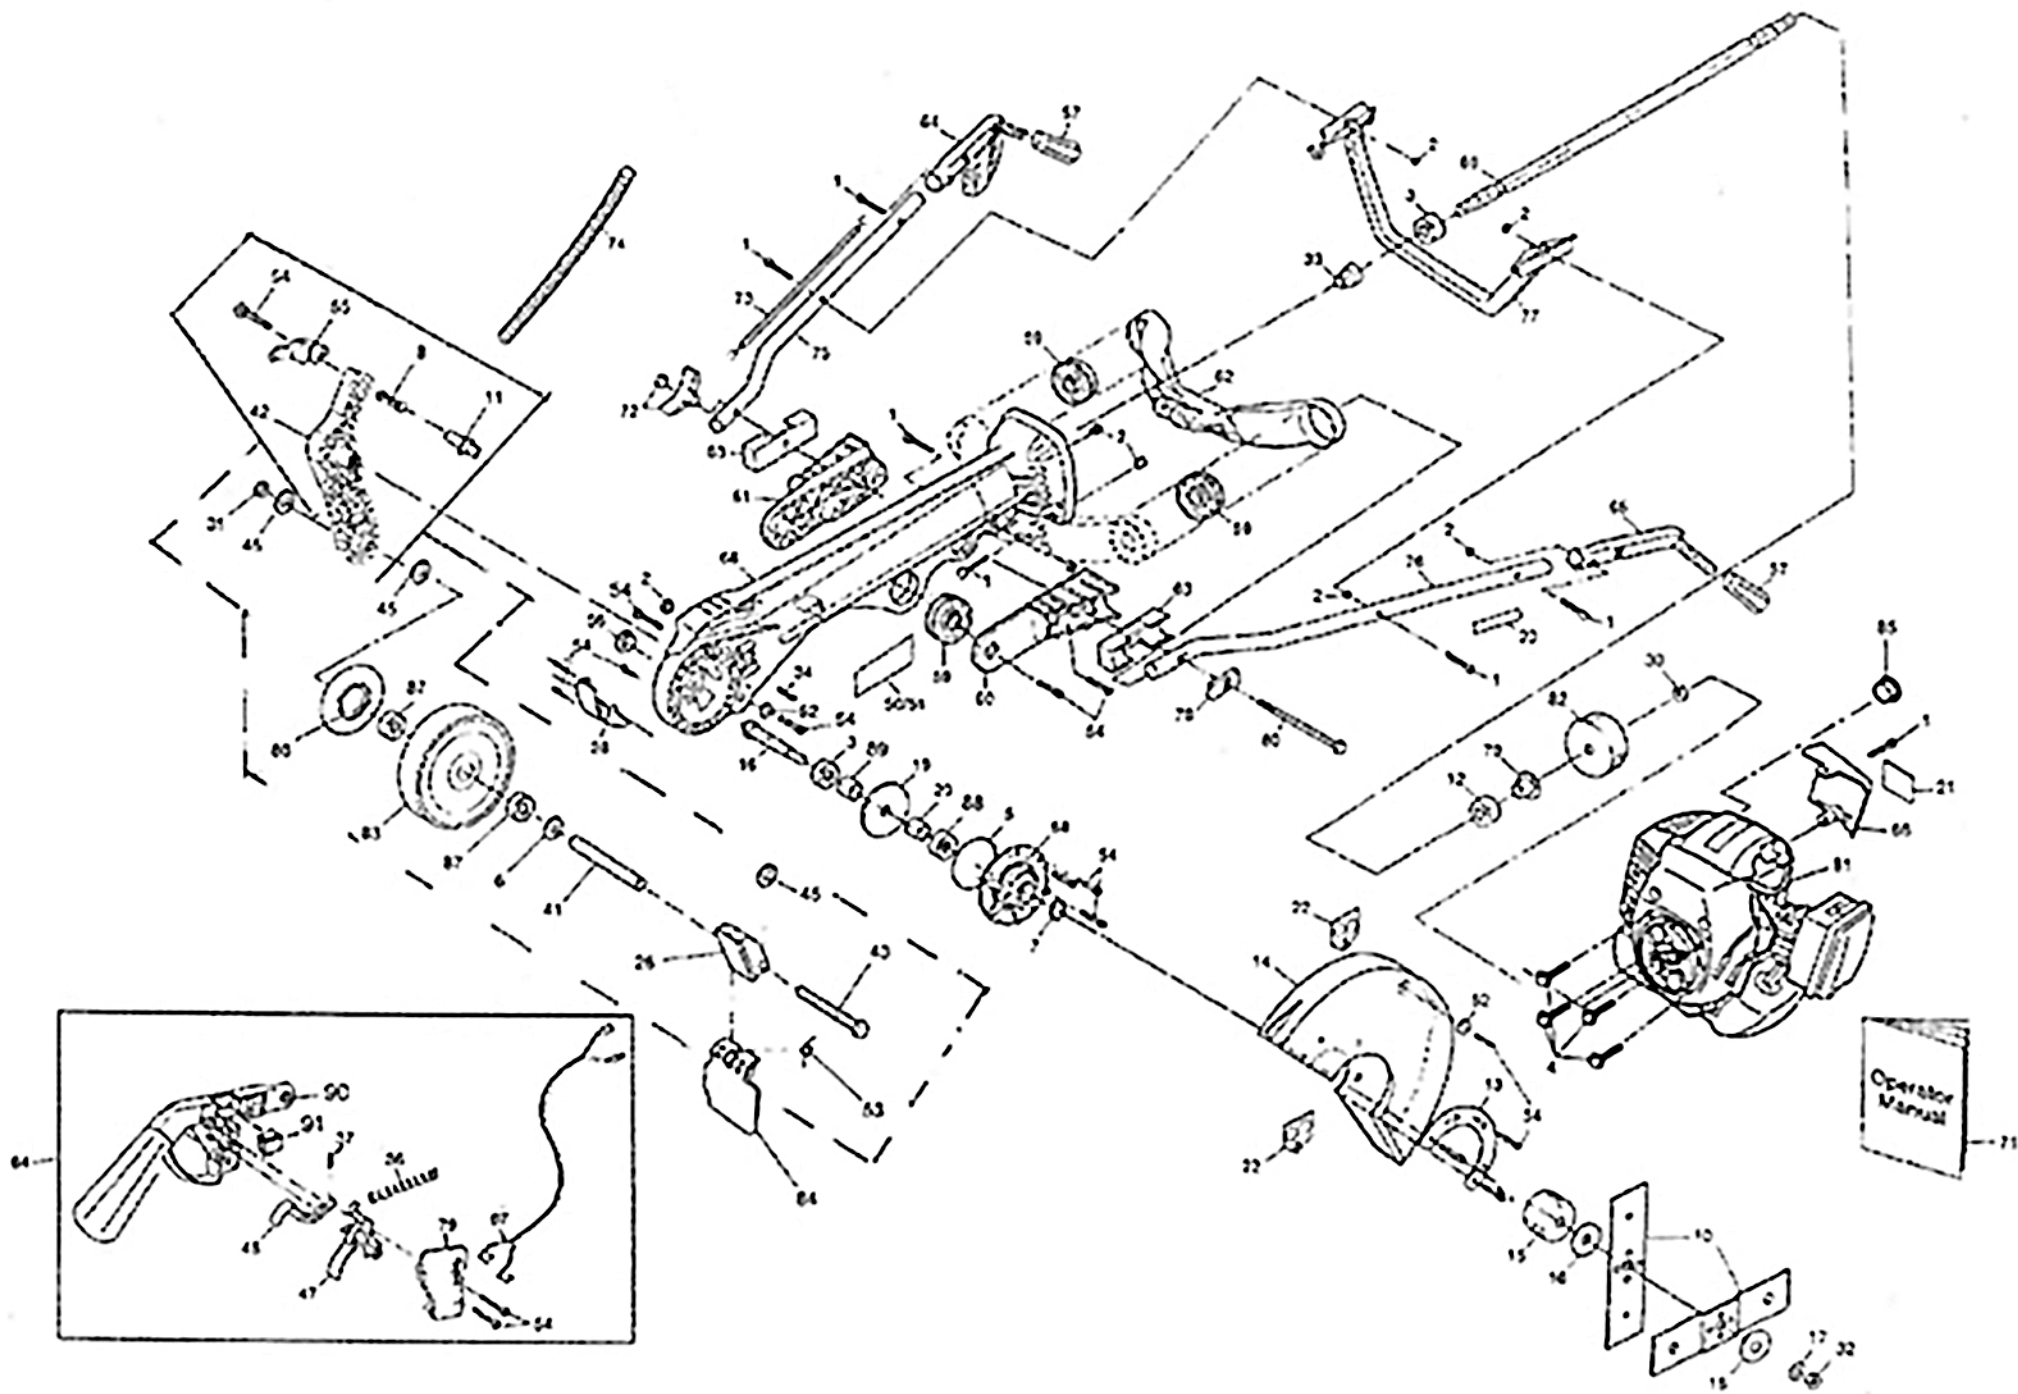

ATOM 205 PRO EDGER WITH G34L ZENOAH ENGINE

20/07/2021

ATOM MODEL: 205 PRO EDGER with G34L Zenoah Engine

PART NO: 20205

Key	Part No	Substitute Part No	NLA	Description	Key	Part No	Substitute Part No	NLA	Description	Key	Part No	Substitute Part No	NLA	Description
1	40650			SCREW M5 x 36mm TORX-25	37	43199			SPRING SMALL INTERLOCK	73	63002			CABLE THROTTLE 910+62
2	40652			NUT NYLOC M5	41	43209			SPACER WHEEL 49mm ZP	74	44012			LOOM 400mm
3	40835	63474		BEARING 32x10x12	42	44301-R			ASSY ARM w/o WHEEL	75	44060			HANDLE TUBE
4	40838			SCREW HEX 6x20 BLADE	43	44304			BOLT WH AXLE 3/8x5.5	76	44061	44060		HANDLE TUBE
5	40906	65164		O-RING ID 63x2.0	45	43218			WASHER 3/8 ZP 20x1.8x26	77	44062	63020WE		HANDLE CROSS BRACE
6	42111			WHEEL SEAL 27.2x12.6	47	43288			TRIGGER THROTTLE	78	44064B	63187BN		CAPTIVE PLATE 1/4 BOLT
7	42112		X	(NLA) SEAL FELT	48	43292			INTERLOCK THROTTLE	79	44085		X	COVER THROTTLE
8	43452			SPRING HT ADJ ARM COMPR	49	43294		X	SWITCH + 44069 COVER	80	44074			BOLT HANDLE 6"
10	43105			BLADE SET 10.2/3" (271mm)	50	43406		X	LABEL PROFESSIONAL	81	43947	63869A		ASSY ENG MITS TLE33
11	44302	62723		PIN ADJ ARM M6x1.0	52	43484			WASHER 22.43 x 5.94 ZP	82	44312			CLUTCH DRUM CUP 79x32
12	43108			BEARING 6301-2RS 37x12x12	53	43719			SPRING DEFLECTOR DEBRIS	83	64967BP			EDGER DOM WHEEL
13	43109	43484		WASHER 22.43x5.94 ZP	54	43790			SCREW M5.5x22 TORX25	84	44309			FLAP DEBRIS ASSY PRO AV2
14	43110			COVER BLADE	55	44303			HEIGHT ADJ PRO	85	44001			PLUG PRO AIR COWL
15	43112			DRUM BLADE	56	43910	62936WN		CAP DUST EDGER	86	44310			CAP WHEEL HUB
16	43114			SHAFT BLADE EDGER	57	43922		X	(NLA)HANDLE GRIP RUBBER	87	44305			BEARING WH 28x8x12.8
17	43115			WASHER BLADE BEVEL	58	43941	43941B		ASSY COVER BEARING	88	43860			BEARING 32x10x12 + 4mm
18	43116			PRO DRUM WASH 45x12.2x2	59	43951BS	63220BS		AV RUBBER ROUND	89	44016K			SPACER KIT 4xBEVEL WASHER
19	43122			CROWN GEAR PRO	60	43952			AV MOUNT LH	90	63433ARK			ASSY HANDLE RH 203,204,205
20	43125			SPACER 15.5mm	61	43953			AV MOUNT RH	91	44440			SWITCH ON/OFF
21	63219			LABEL HOT MOTOR/OIL CLEAN	62	43954		X	(NLA) HANDLE MAIN BRACKET					
22	64378			LABEL WARN BLADE COVER	63	43955BS	63401BS		AV SADDLE RUBBER					
23	63466			LABEL SAFETY HANDLE	64	63433ARK			ASSY HANDLE 203,204,205					
26	44308			GRASS SHIELD LIMITER PRO	65	63019BS			HANDLE LH WITH RUBBER					
28	43155			BODY MAIN SHIELD PRO	66	44000RN			AIR DEFLECTOR G34L					
25	43163			NUT FLANGE 3/8 UNC	67	44164			WIRE SWITCH					
31	43172			NUT NYLOC 3/8 UNC w/AXLE	68	63863RNK			ASSY PRO RED ST4					
32	43173			NUT M12 x 1.75 RH	69	43978			SHAFT PRO FL NUT					
33	43176			GEAR PINION 25.5mm LENGTH	70	43980	64119		HUB SINTERED 11.5mm					
34	43179			SCREW TRIM COVER M5x39	71	21775			MANUAL ALL MODELS					
36	43198			SPRING TRIGGER COMPRESS	72	63488A			ASSY HANDLE KNOB + NUT					