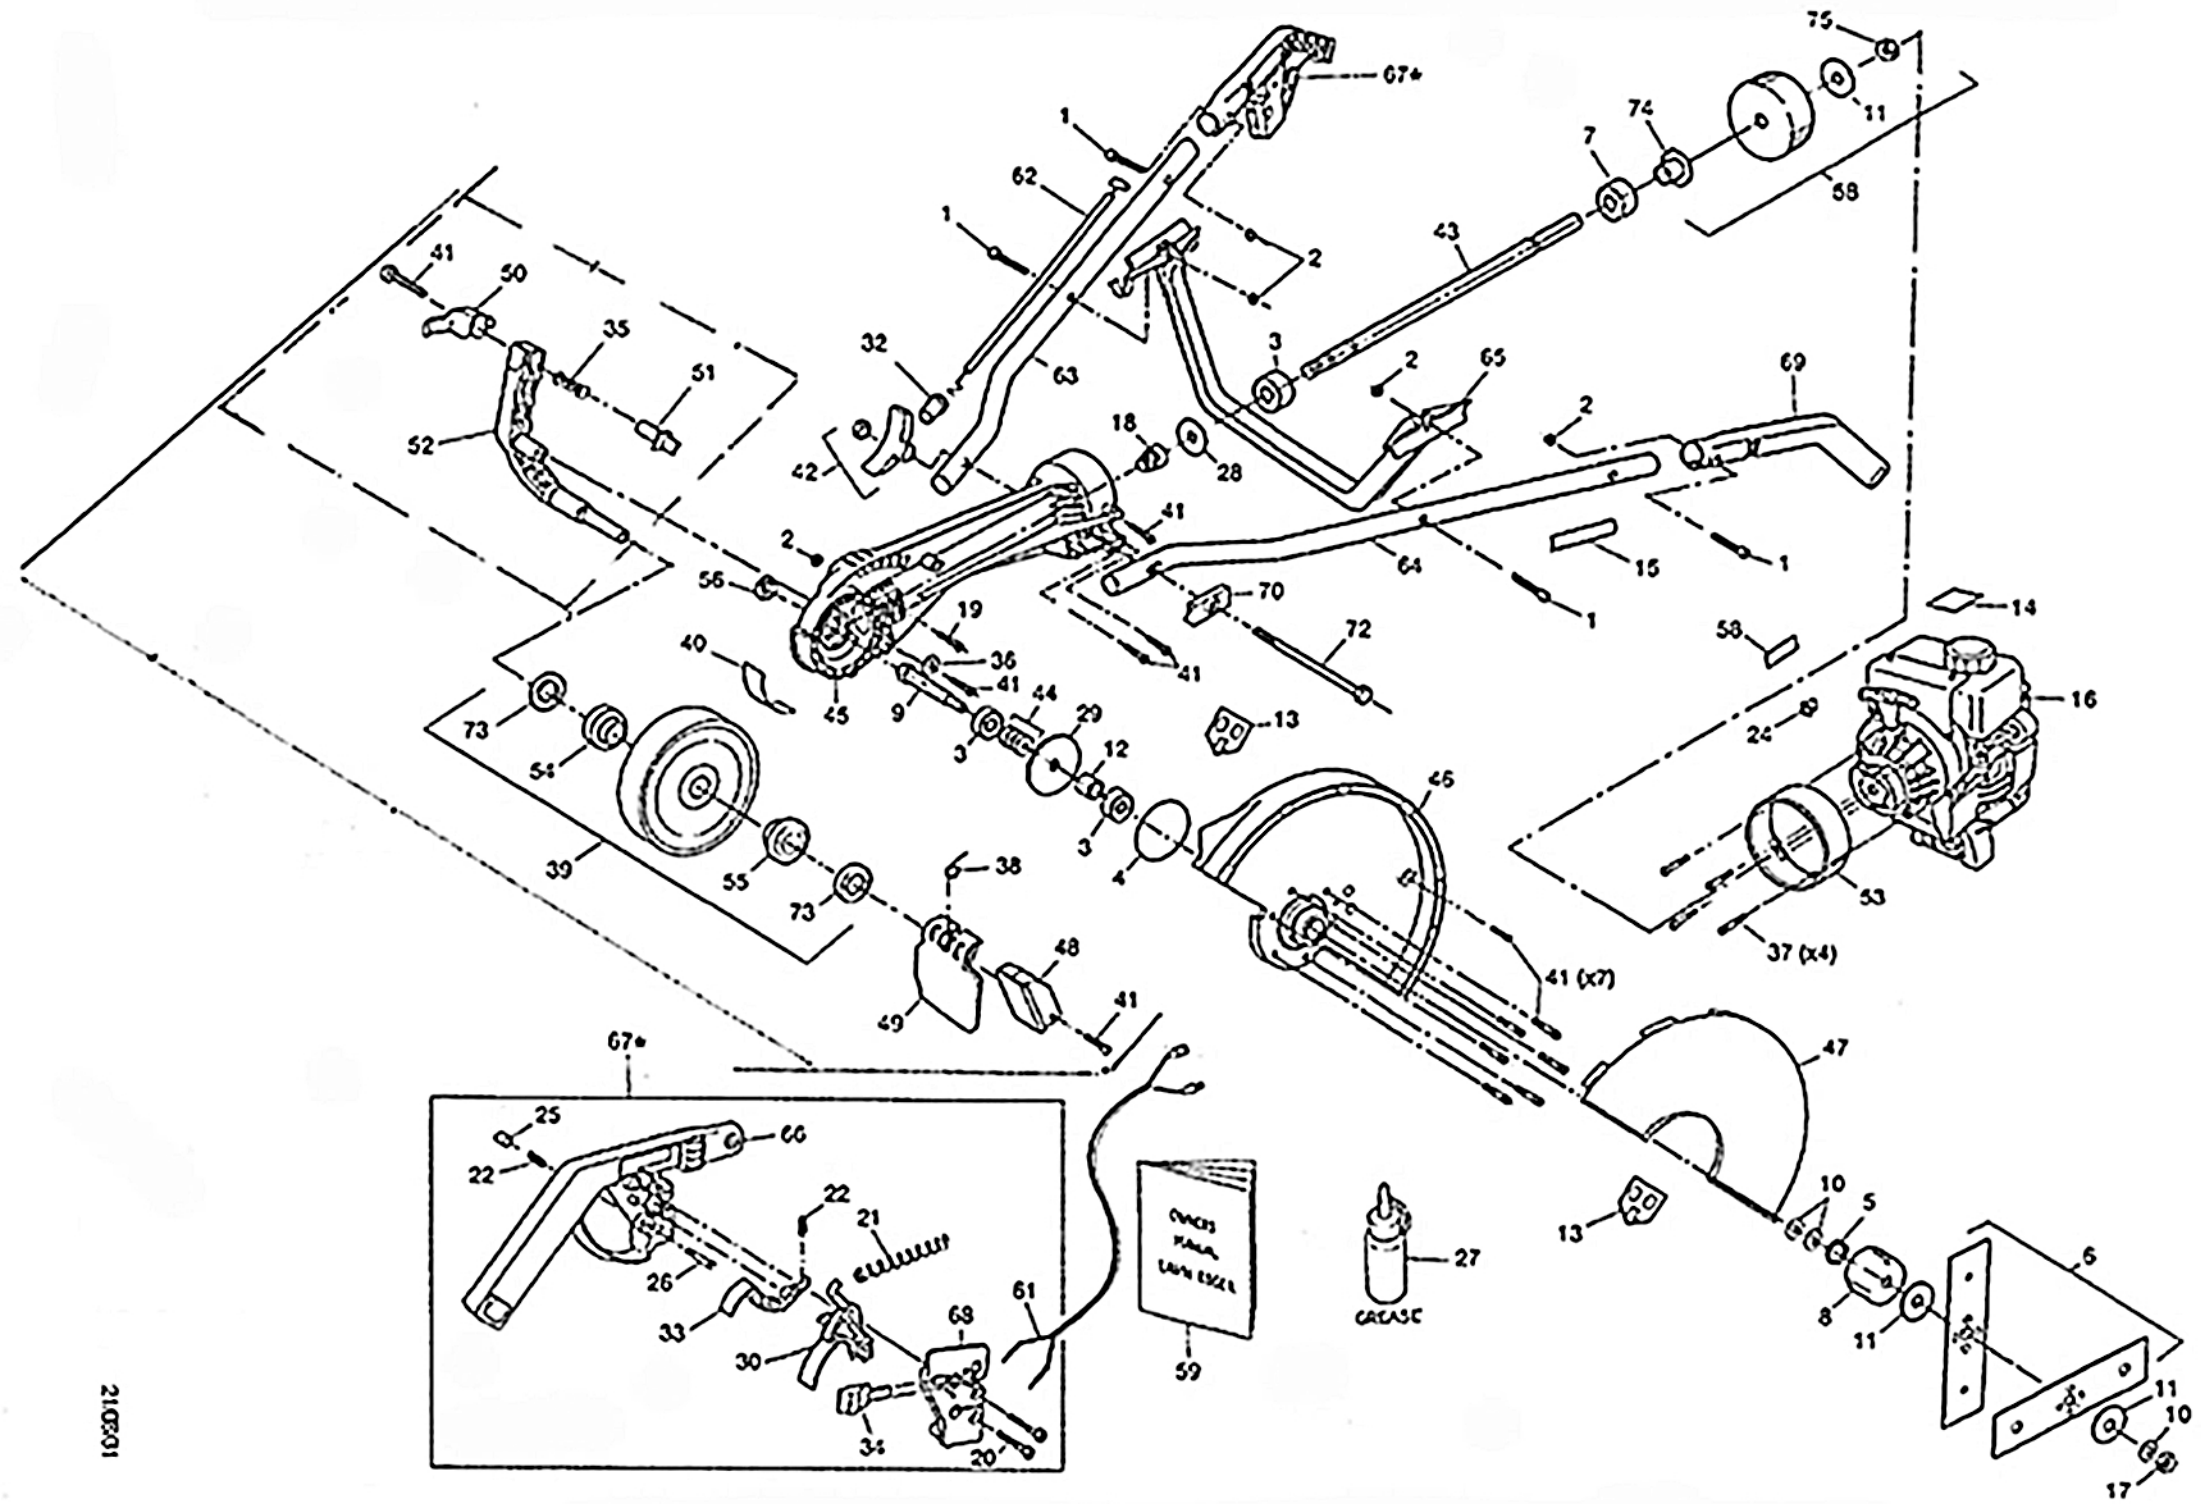

ATOM 410 EDGER WITH A31-2 RYOBI ENGINE

21/07/2021

ATOM MODEL: 410 EDGER with A31-2 Ryobi engine

PART NO: 20410

Key	Part No	Substitute Part No	NLA	Description	Key	Part No	Substitute Part No	NLA	Description	Key	Part No	Substitute Part No	NLA	Description
1	40650			SCREW M5 x 36mm TORX-25	35	43452			SPRING HT ADJ ARM COMPR	68	44069	43294	X	HANDLE HOUSING RH
2	40652			NUT NYLOC 5mm	36	43484			WASHER 22.43x5.94 ZP	69	44070	63472BP		HANDLE LH DOMESTIC
3	40835	63474		BEARING 32x10x12	37	43600			SCREW MTD 4.5x18mm	70	44064B	63187BN		CAPTIVE PLATE 1/4 HEX BOLT
4	40906			O-RING 64 x 1.75mm	38	43719			SPRING DEFLECTOR DEBRIS	71	44072		X	CARBY ADJUSTER FOR MTD
5	42112		X	(NLA) SEAL FELT	39	43759	63436WPK		ASSY WL+A301/410/415/550-6.5m	72	44074	63049		BOLT HANDLE 6
6	43089	43105		BLADE SET 10.7x1.6mm	40	43787			SHIELD EDGER BODY	73	44078			SEAL LARGE WHEEL
7	43108	63474		BEARING 37x12x12	41	43790			SCREW M5.5mm x 22	74	43980	64119		HUB SINTERED 11.5mm
8	43112			DRUM BLADE	42	44003	63488A		ASSY HANDLE KNOB+NUT	75	43169	43163		NUT FLANGE 3/8 UNC
9	43114			SHAFT BLADE DRIVE	43	44015			WASHER (set of 4 of 43115)	76	44120		X	(NLA)ASSY MTD BODY 410
10	43115			WASHER BLADE BEVEL	45	44018		X	(NLA)BODY MAIN GREEN	77	44200	43294	X	(NLA)ASSY SWITCH
11	43116			PRO DRUM WASHER 45x12.2x2	46	44019			INNER COV BLADE GUARD GREEN	78	44034		X	(NLA)ASSY BODY 410
13	43128	64378		LABEL WARN BLADE COVER	47	44020			OUTER COV BLADE GUARD GREEN					
15	43133	64378		LABEL WARN BLADE COVER	48	44022			LIMITER DEF DEBRIS GREEN					
16	43164			ENG SHORT A31-1/2	49	44024			FLAP GRASS GREEN					
17	43173			NUT M12 x 1.75 RH	50	44028			HANDLE HEIGHT ADJ GREEN					
18	43178	43176		GEAR PINION 25.5mm	51	44030R			PIN RED HEIGHT ADJUST					
19	43179			SCREW TRIM COVER M5x39	52	44032	63436WPK		ASSY WL+A301/410/415/550-6.5m					
20	43189			SCREW ST M5x20	53	44036			MOUNT GREEN ENGINE					
21	43198			SPRING TRIGGER COMPRESS	54	44035	63436WPK		ASSY WL+A301/410/415/550-6.5m					
22	43199			SPRING SMALL	56	44042	62936WN		DUST CAP EDGER					
24	43201			CONNECTOR TAB	58	44044	44046		CLUTCH DRUM KIT (25&32mm)					
25	43223	43196		ASSY THROTTLE TRIG	59	21775			MANUAL ALL MODELS					
26	43224	43196		ASSY THROTTLE TRIG	60	44045	44046		CLUTCH DRUM KIT (25&32mm)					
27	43227			GREASE & DISPENSER	61	44054			SWITCH WIRE 410/415					
28	43229			WASHER .050 PINION	62	44051			CABLE THROTTLE Z FITTING					
29	43240	43245		GEAR CROWN EDGER/BUSH	63	44060			HANDLE TUBE LH + R HAND					
30	43288			TRIGGER THROTTLE	64	44061	44060		HANDLE TUBE LH #44060					
32	43291		X	(NLA)THROTTLE CABLE CLAMP	65	44062	63020WE		HANDLE CROSS BRACE					
33	43292			INTERLOCK THROTTLE	66	44065	63433ARK		ASSY RH HANDLE					
34	43294		X	SWITCH SLIDE RED	67	44068		X	TRIGGER ASSY					