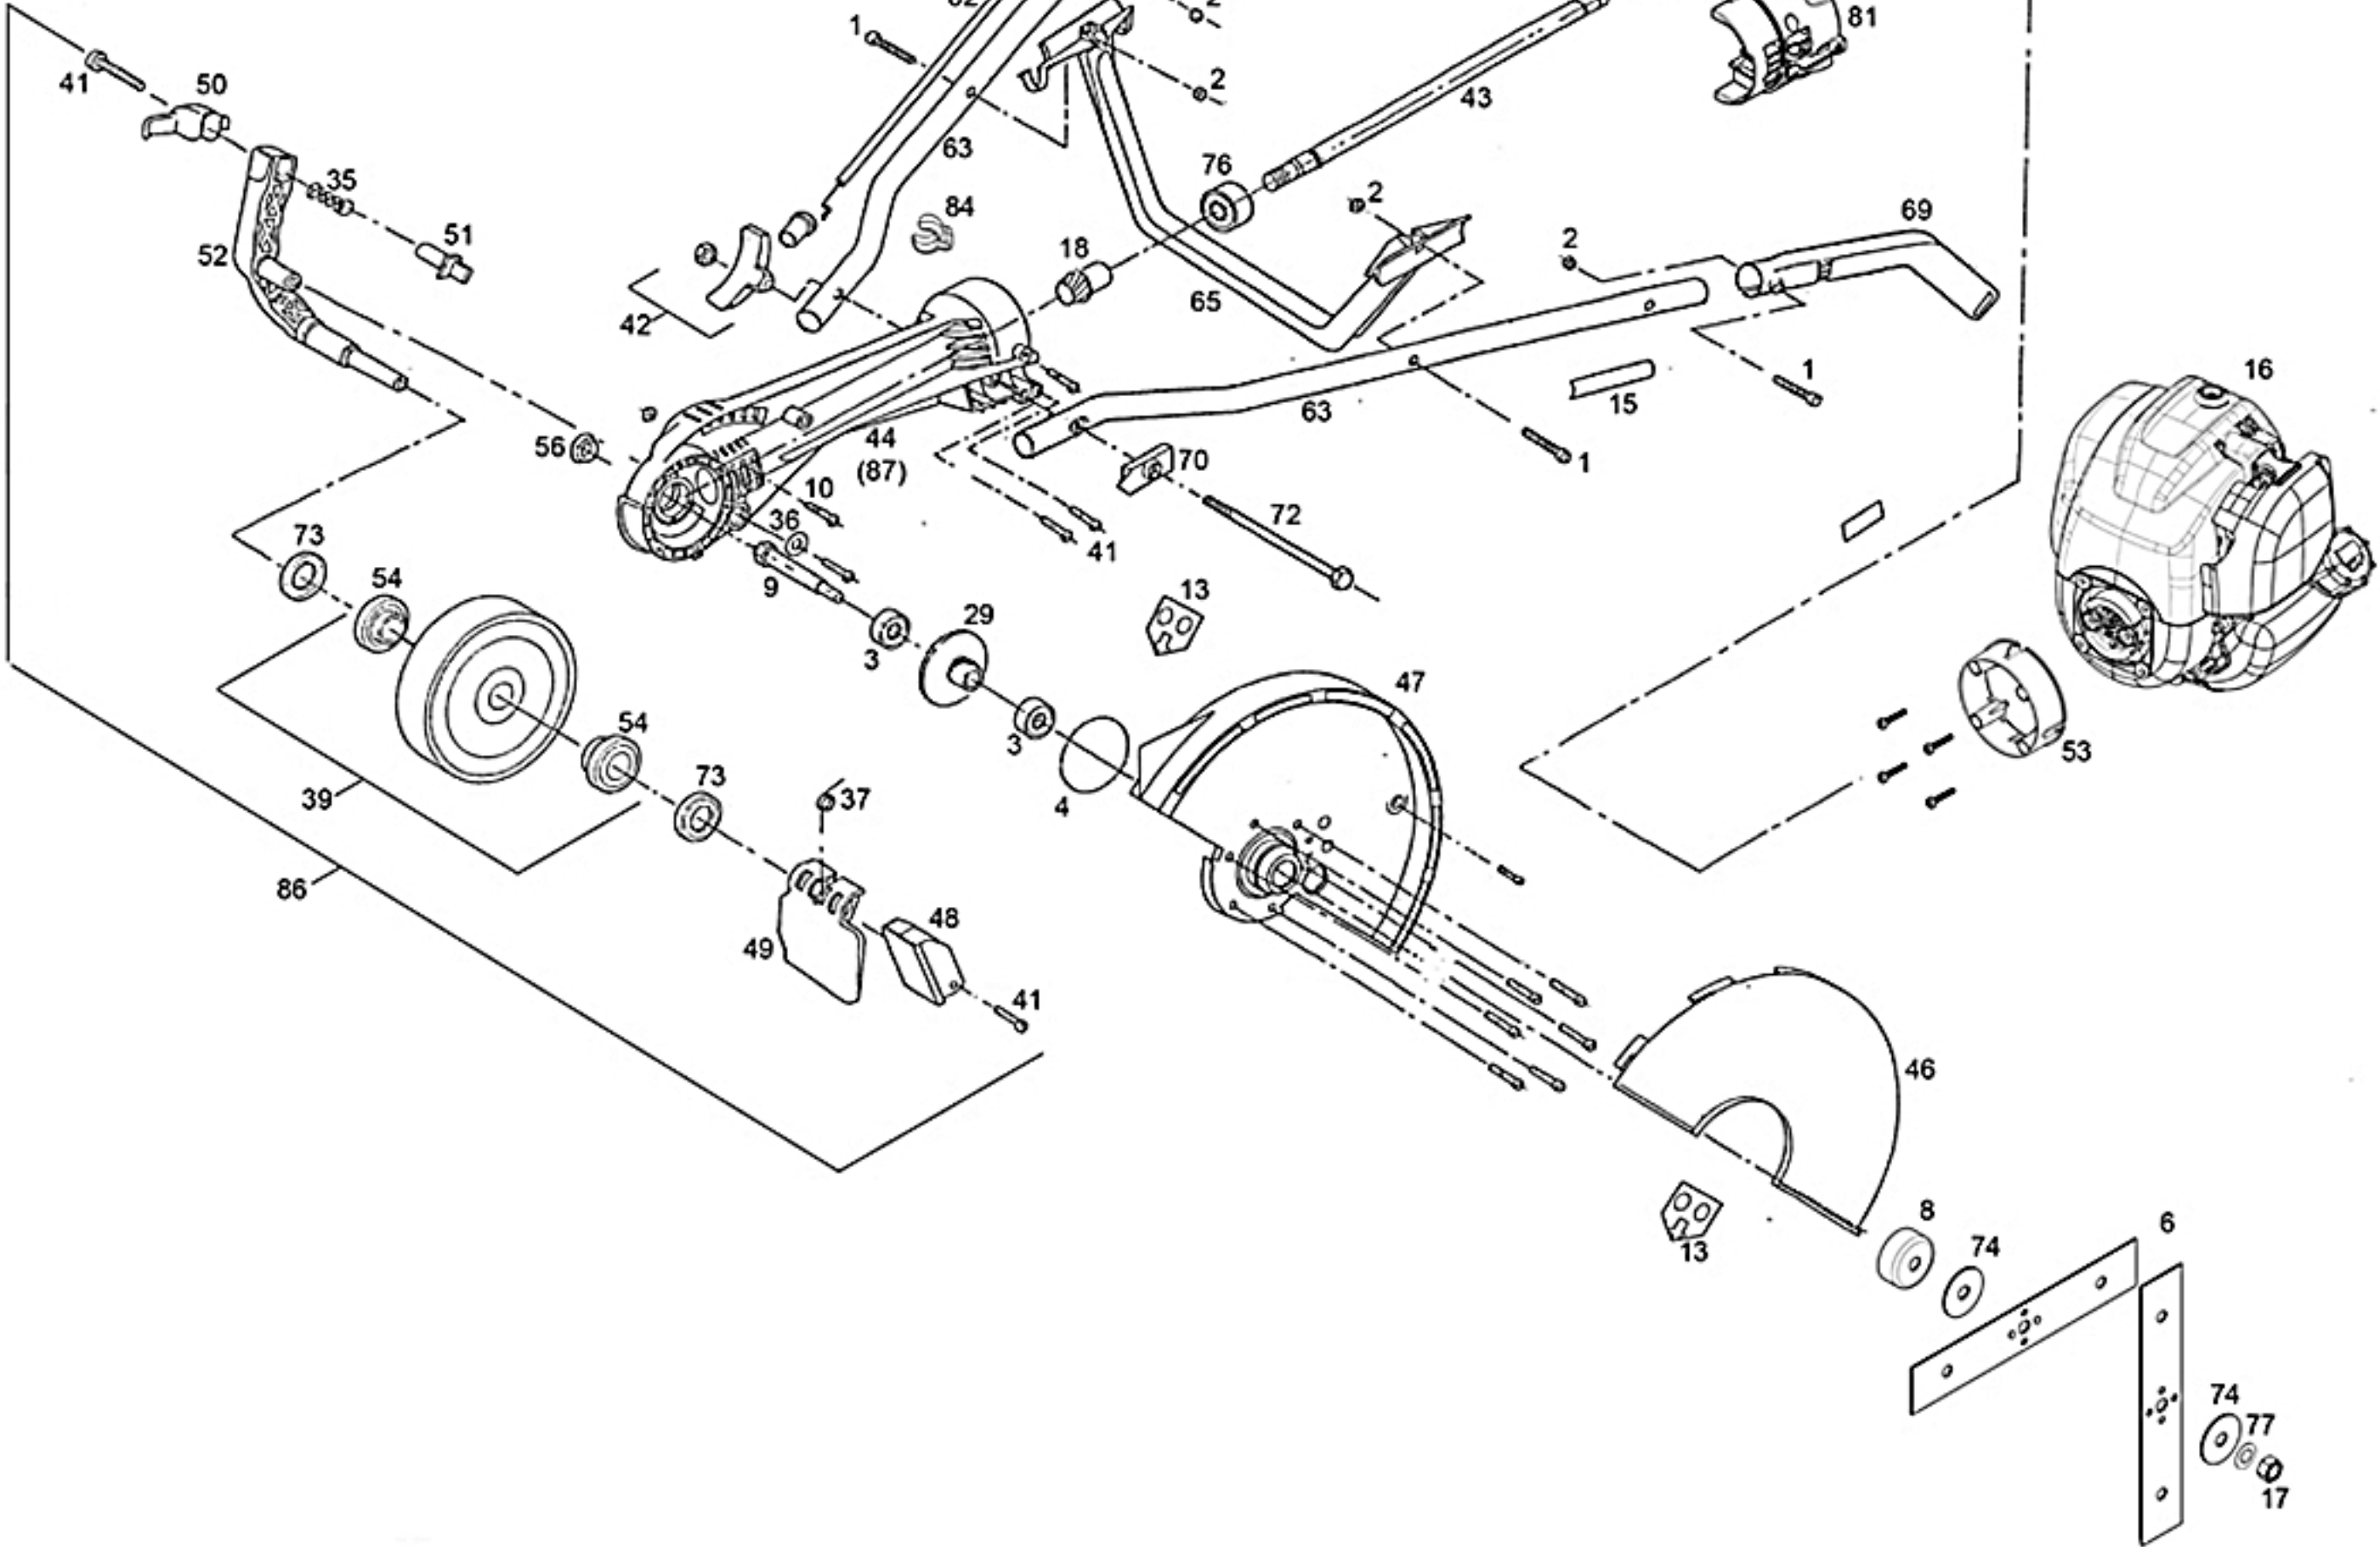

# 415KZ26

**ATOM MODEL: 415KZ EDGER** with Zenoah KZ26cc engine

**PART NO: 20415KZ**

Key	Part No	Substitute Part No	Description	Key	Part No	Substitute Part No	NLA	Description	Key	Part No	Substitute Part No	Description
1	40650		SCREW M5x36 TORX25	37	43719			SPRING DEFLECTOR DEBRIS	70	44064B	63187BN	CAPTIVE PLATE 1/4 HEX BOLT
2	40652		NUT NYLOC M5	39	43759	63436WPK		ASSY WL+A301/410/415/550-6.5m	72	44074		BOLT HANDLE 6
3	43860		BEARING 32x10x12+4mm	41	43790			SCREW M5.5x22	73	44078		SEAL LARGE WHEEL
4	40906	65164	O-RING ID 63x2.0	42	44003	63488A		ASSY HANDLE KNOB+NUT	74	43116		WASHER 45x12.2x2
6	43089	43105	BLADE SET 10.7x1.6	43	62925			SHAFT DRIVE MAIN 400mm	76	63474		BEARING 32x10x12
7	43108		BEARING 37x12x12	44	44018	63864AGN		ASSY DOM GREEN ST3	77	43115		WASHER BLADE BEVEL
8	43112		DRUM BLADE	46	44019			INNER COV BLADE GUARD GREEN	78	62912	64119	HUB SINTERED 11.5mm
9	43114	65351A	BLADE SHAFT ASSY MK3	47	44020			OUTER COV BLADE GUARD GREEN	80	62970G		CASING RH EXTENSION
10	44083		BEARING PINION PIN	48	44022		X	LIMITER DEF DEBRIS GREEN	81	62971G		CAS LH EXT
11	44318		DRUM CLUTCH CUP 54mm	49	44024	47004		FLAP GRASS RED	82	63058		SPRING DRIVE SHAFT
13	43128	64378	LABEL WARN BLADE COVER	50	44028			HANDLE HEIGHT ADJ GREEN	83	40651		SCREW M6 x 16 TORX
15	43133	64378	LABEL WARN BLADE COVER	51	44030R			PIN RED HEIGHT ADJUST	84	63217BN		CLIP - HANDLE CABLE & WIRE
17	43173		NUT M12 x 1.75 RH	53	63360RN			MOUNT ENGINE 26KZ	85	62969RN		PLUG MUFFLER KZ-26
18	43176		GEAR PINION 25.5mm	54	44035	63436WPK		ASSY WL+A301/410/415/550-6.5m	86	63436WPK		ASSY WHEEL + ARM
19	43169	43163	NUT FLANGE 3/8 UNC	56	44042	62936WN		DUST CAP EDGER				
21	43198		SPRING TRIGGER COMPRESS	59	21775			MANUAL ALL MODELS				
22	43199		SPRING SMALL	61	44168	63400		ROCKER SWITCH WITH WIRE				
27	43227		GREASE & DISPENSER	62	44427	63002		CABLE THROTTLE				
29	43245		GEAR CROWN EDGER/BUSH	63	44060			HANDLE TUBE				
30	43288		TRIGGER THROTTLE	65	44062	63020WE		HANDLE CROSS BRACE				
33	43292		INTERLOCK THROTTLE	66	44084	63540A	X	ASSY RH HANDLE				
34	43485	63277	FC/HPE RING-PISTON (1xPK)	67	44190	63343AK	X	ASSY RH 410/415AST				
35	43452		SPRING HT ADJ ARM COMPR	68	44085		X	COVER THROTTLE				
36	43484		WASHER 22.43 x 5.94 ZP	69	44070	63472WP		HANDLE LH DOMESTIC				