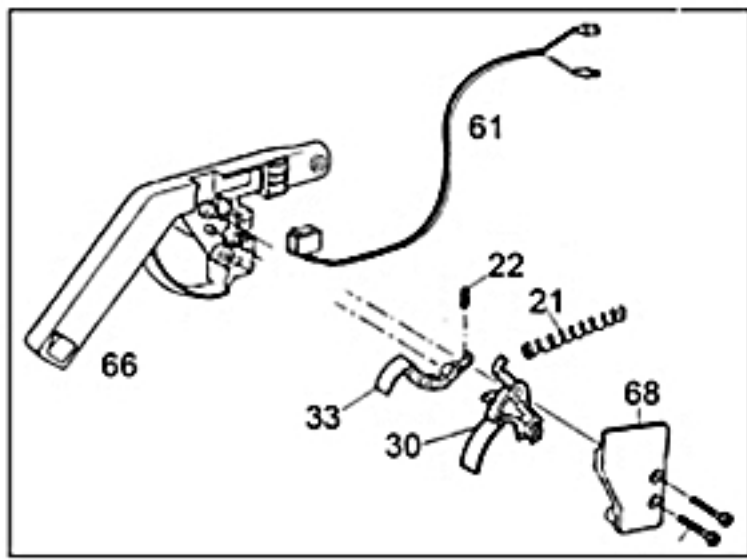

# 415KZ26

**ATOM MODEL: 415KZ EDGER** with Zenoah KZ26cc engine

**PART NO: 20415KZ**

Key	Part No	Substitute Part No	Description	Key	Part No	Substitute Part No	NLA	Description	Key	Part No	Substitute Part No	Description
1	40650		SCREW M5x36 TORX25	37	43719			SPRING DEFLECTOR DEBRIS	70	44064B	63187BN	CAPTIVE PLATE 1/4 HEX BOLT
2	40652		NUT NYLOC M5	39	43759	63436WPK		ASSY WL+A301/410/415/550-6.5m	72	44074		BOLT HANDLE 6
3	43860		BEARING 32x10x12+4mm	41	43790			SCREW M5.5x22	73	44078		SEAL LARGE WHEEL
4	40906	65164	O-RING ID 63x2.0	42	44003	63488A		ASSY HANDLE KNOB+NUT	74	43116		WASHER 45x12.2x2
6	43089	43105	BLADE SET 10.7x1.6	43	62925			SHAFT DRIVE MAIN 400mm	76	63474		BEARING 32x10x12
7	43108		BEARING 37x12x12	44	44018	63864AGN		ASSY DOM GREEN ST3	77	43115		WASHER BLADE BEVEL
8	43112		DRUM BLADE	46	44019			INNER COV BLADE GUARD GREEN	78	62912	64119	HUB SINTERED 11.5mm
9	43114	65351A	BLADE SHAFT ASSY MK3	47	44020			OUTER COV BLADE GUARD GREEN	80	62970G		CASING RH EXTENSION
10	44083		BEARING PINION PIN	48	44022		X	LIMITER DEF DEBRIS GREEN	81	62971G		CAS LH EXT
11	44318		DRUM CLUTCH CUP 54mm	49	44024	47004		FLAP GRASS RED	82	63058		SPRING DRIVE SHAFT
13	43128	64378	LABEL WARN BLADE COVER	50	44028			HANDLE HEIGHT ADJ GREEN	83	40651		SCREW M6 x 16 TORX
15	43133	64378	LABEL WARN BLADE COVER	51	44030R			PIN RED HEIGHT ADJUST	84	63217BN		CLIP - HANDLE CABLE & WIRE
17	43173		NUT M12 x 1.75 RH	53	63360RN			MOUNT ENGINE 26KZ	85	62969RN		PLUG MUFFLER KZ-26
18	43176		GEAR PINION 25.5mm	54	44035	63436WPK		ASSY WL+A301/410/415/550-6.5m	86	63436WPK		ASSY WHEEL + ARM
19	43169	43163	NUT FLANGE 3/8 UNC	56	44042	62936WN		DUST CAP EDGER				
21	43198		SPRING TRIGGER COMPRESS	59	21775			MANUAL ALL MODELS				
22	43199		SPRING SMALL	61	44168	63400		ROCKER SWITCH WITH WIRE				
27	43227		GREASE & DISPENSER	62	44427	63002		CABLE THROTTLE				
29	43245		GEAR CROWN EDGER/BUSH	63	44060			HANDLE TUBE				
30	43288		TRIGGER THROTTLE	65	44062	63020WE		HANDLE CROSS BRACE				
33	43292		INTERLOCK THROTTLE	66	44084	63540A	X	ASSY RH HANDLE				
34	43485	63277	FC/HPE RING-PISTON (1xPK)	67	44190	63343AK	X	ASSY RH 410/415AST				
35	43452		SPRING HT ADJ ARM COMPR	68	44085		X	COVER THROTTLE				
36	43484		WASHER 22.43 x 5.94 ZP	69	44070	63472WP		HANDLE LH DOMESTIC				