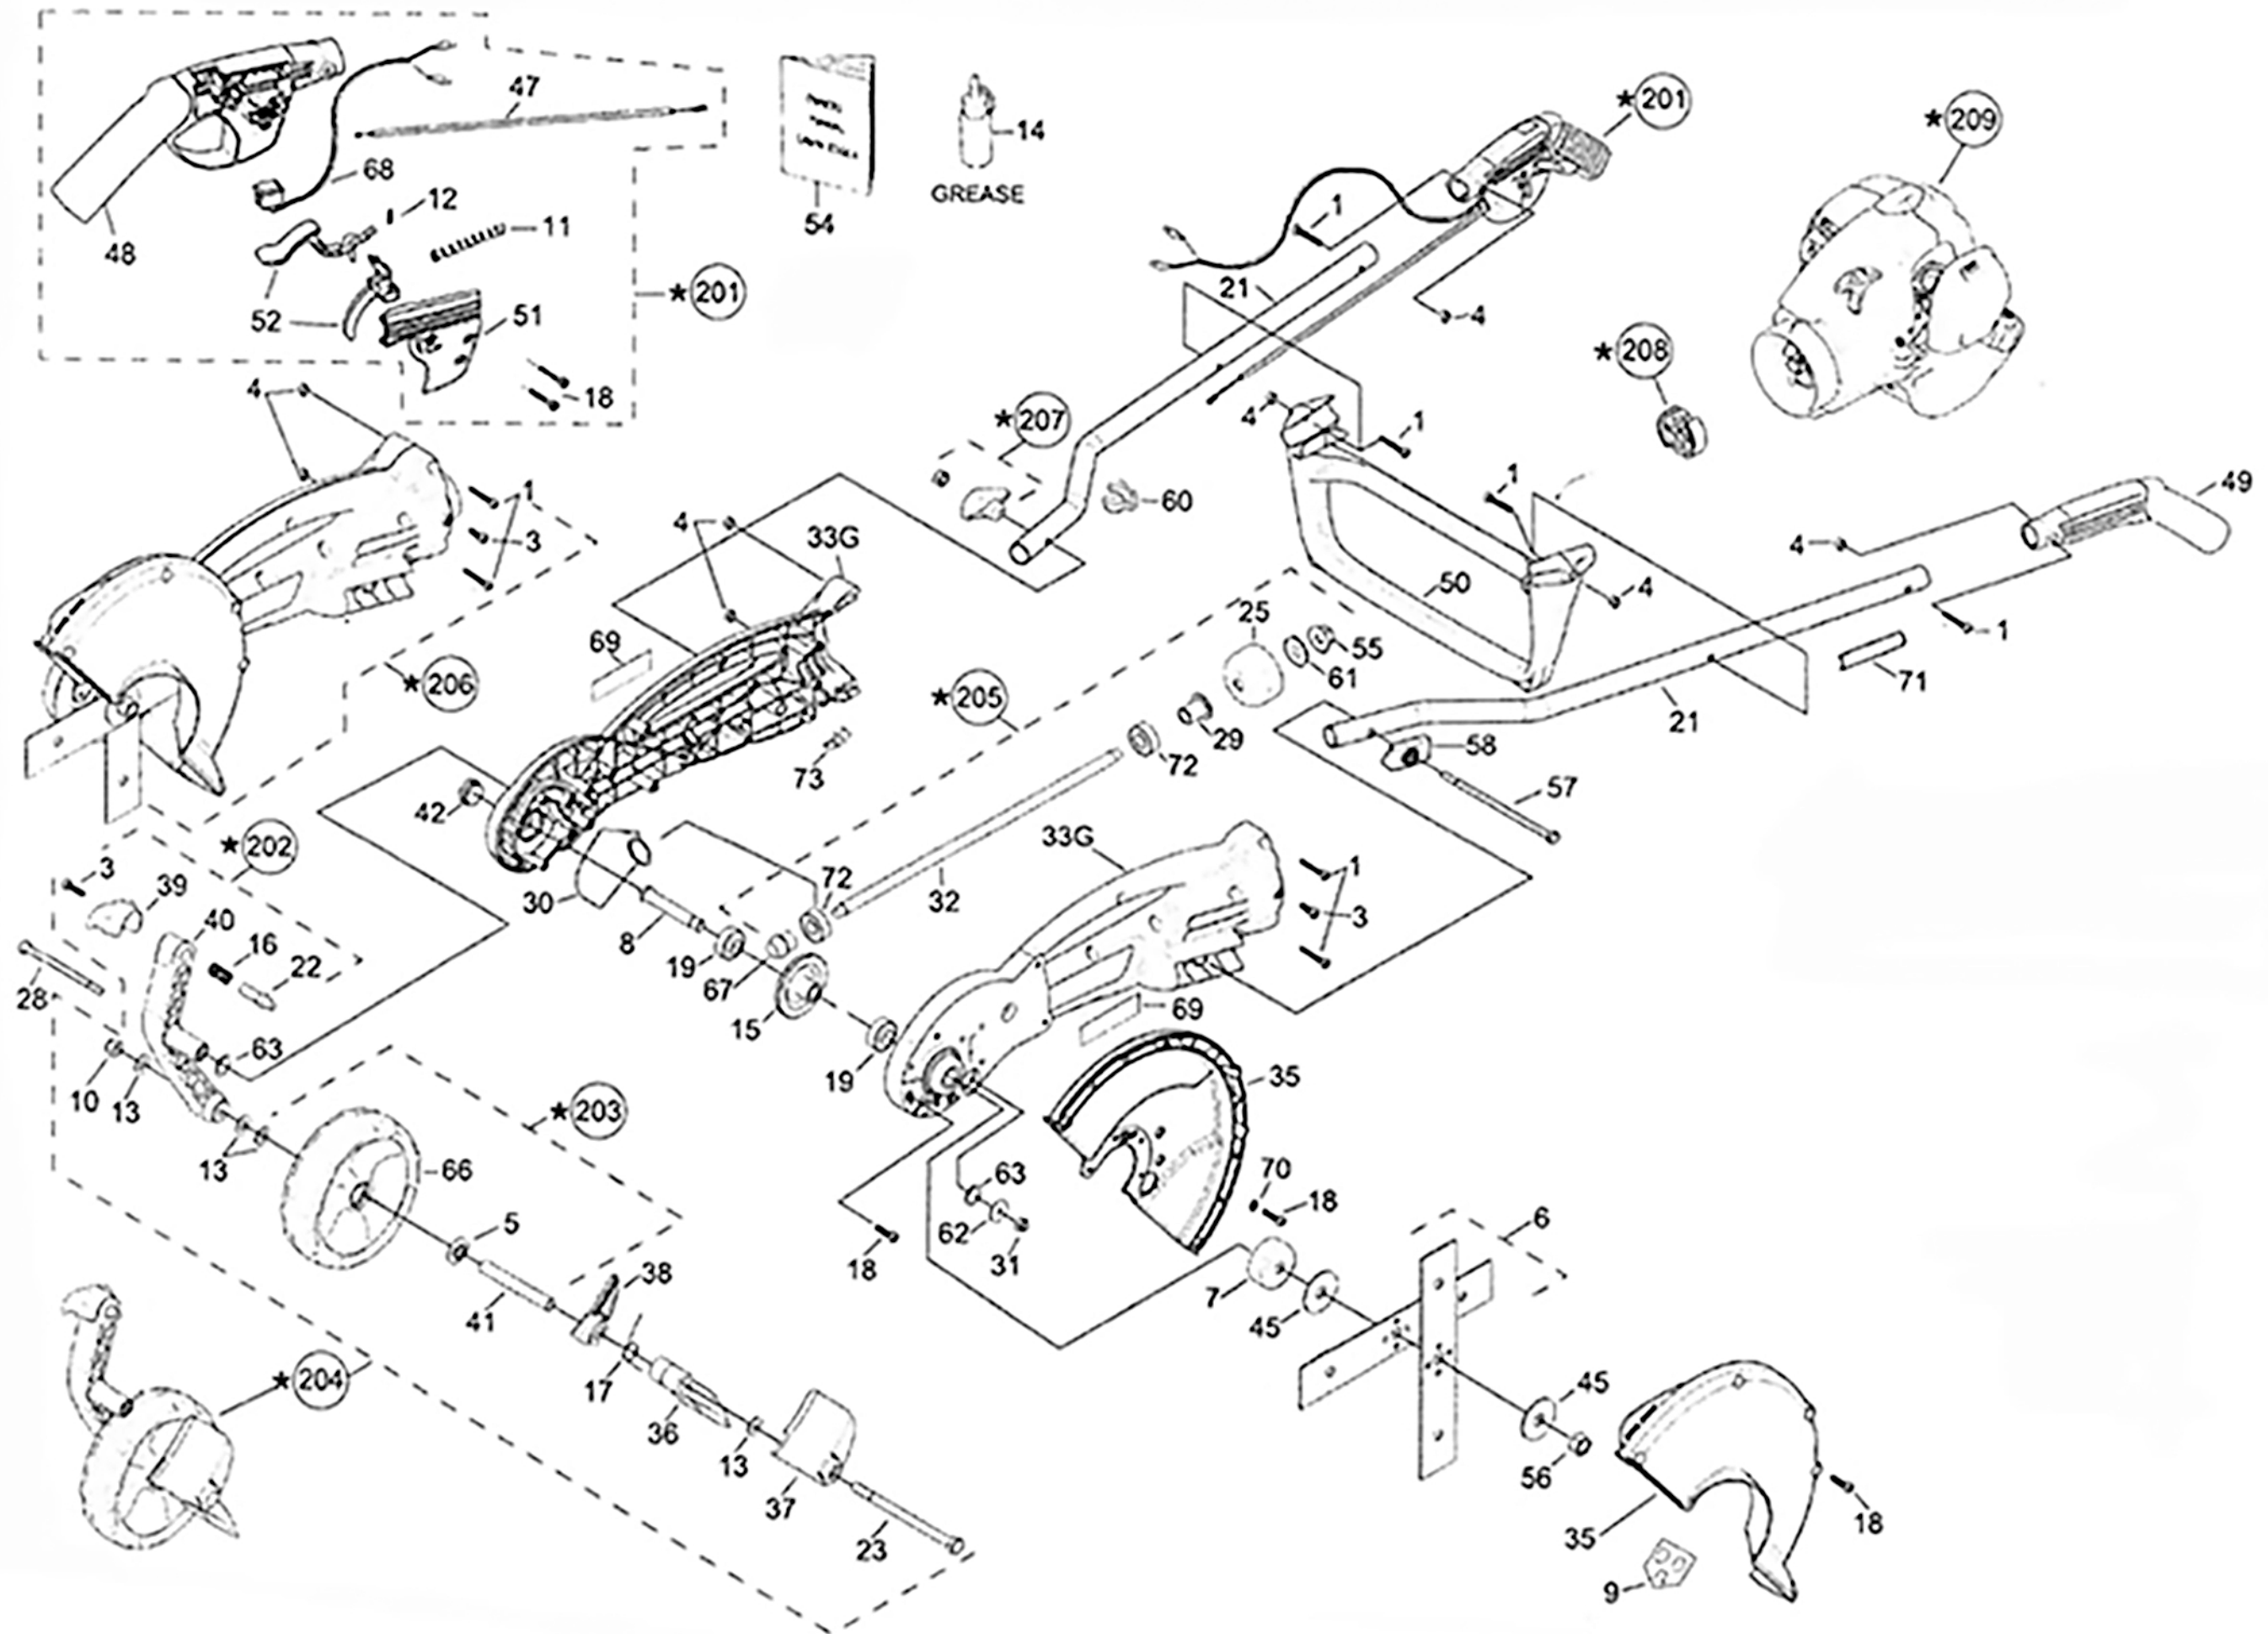

# ATOM MODEL: 430 EDGER with 26cc SCF engine

Part no: 20430

21/07/2021

ATOM MODEL: 430 EDGER with Atom 26cc single crank engine

PART NO: 20430

Key	Part No	Substitute Part No	Description	Key	Part No	Substitute Part No	Description
1	40650		SCREW M5 x 36 TORX25	39	62932WP		HEIGHT ADJ HANDLE GREY
3	40651		SCREW M6 x 16 TORX25	40	63811AWP		ASSY ARM GREY V1
4	40652		NUT NYLOC M5	41	62934		TUBE WHEEL 94mm EDGER
5	42111		SEAL 27.2x12.6 WHEEL	42	62936WN		DUST CAP EDGER
6	43105		BLADE SET 10.2/3 (271mm)	45	62983		WASHER BLADES 54x12.2x2
7	43112		DRUM BLADE	47	63002		CABLE THROTTLE 910+62
8	43114		SHAFT BLADE EDGER	48	63471WP		HANDLE RH DOMESTIC
9	64378		LABEL WARN BLADE COVER	49	63472WP		HANDLE LH DOMESTIC
10	43172		NUT NYLOC 3/8 UNC w/axle ZP	50	63020WE		HANDLE CROSS BRACE
11	43198		SPRING TRIGGER COMPRESS	51	63021WP		COVER RH HANDLE GREY
12	43199		SMALL SPRING INTERLOCK	52	63883S		SET TRIGGER & INTERLOCK
13	43218		WASHER 3/8 20x1.8x26	54	21775		MANUAL ALL MODELS
14	43227		GREASE & DISPENSER	55	43163		NUT FLANGE 3/8 UNC Y ZP
15	43245		GEAR CROWN EDGER/BUSH	56	63033		NUT RECESSED RH M12 x 1.75
16	43452		SPRING HT.ADJ. ARM COMPR	57	63049		BOLT HEX 6.5 x 1/4 BSW
17	43719		SPRING DEFLECTOR DEBRIS	58	63187BN		CAPTIVE PLATE 1/4 HEX BOLT
18	43790		SCREW M5.5x22 TORX25	60	63217BN		CLIP - HANDLE CABLE & WIRE
19	43860		BEARING 32 x 10 x 12 + 4mm	61	63277		WASHER CL DRUM 12x27x1
21	44060		HANDLE TUBE	62	63327		WASHER 26 x 1.6 x 6.6
22	62723		PIN ADJ M6x1.0 THREAD	63	63348		O-RING 18 x 4mm
23	44304		BOLT WH AXLE BSW 3/8x5.5	66	64967BP		EDGER WHEEL DOM
25	44318		DRUM CLUTCH CUP 54mm	67	43176		GEAR PINION 25.5mm LENGTH
28	62843		BOLT HEX 3.5 x 1/4 BSW	68	63400		ROCKER SWITCH WITH WIRE
29	64119		HUB SINTERED 11.5mm	69	63407		Label Atom Lawn Edger
30	62917		SEAL EDGER GEAR	70	63457		WASHER 6.4x12.5x1.5 ZP
31	62919		NUT NYLOC 1/4 UNC	71	63466		LABEL HANDLE SAFETY
32	62925		SHAFT DRIVE MAIN 400mm	72	63474		BEARING 32 x 10 x 12
33	63911GN		SET LH+RH EDGER BODY	73	63533WE		HOOK EDGER CABLE BODY
35	63808WE		SET COV BLADE OUTER/INNER				
36	62929RN		DEFLECTOR DEBRIS RED				
37	62930WP		DEFLECT DEB LIMIT BODY GREY				
38	62931WP		DEFLECT DEB LIMIT CAP GREY				