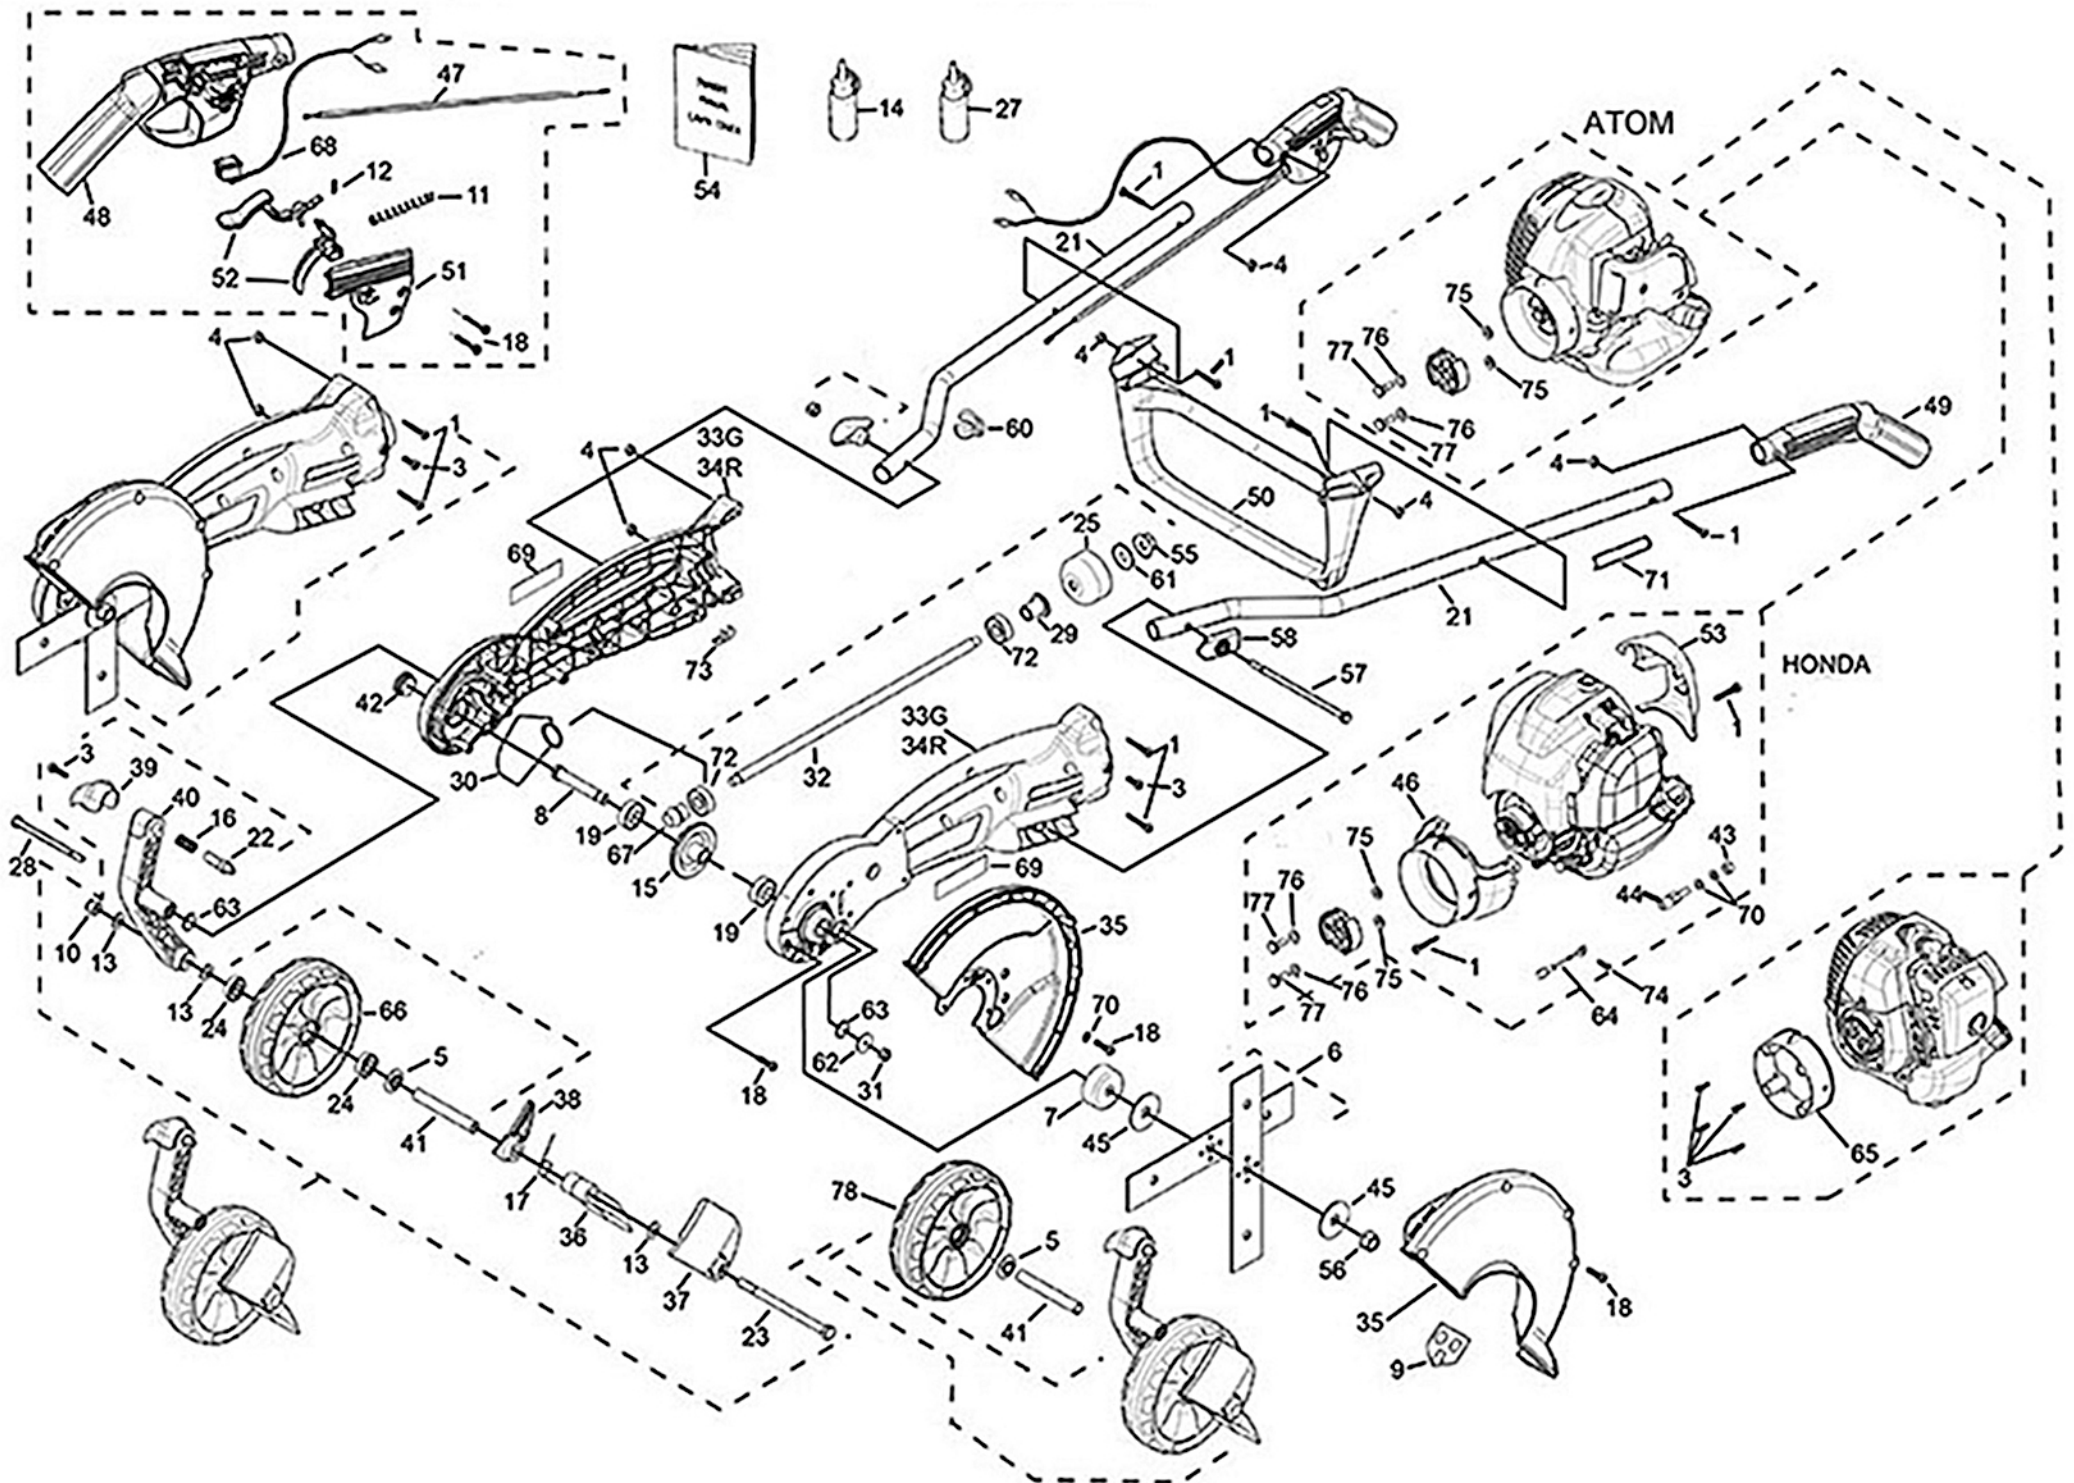

Atom Model no: 441 Edger GX25 Honda engine

Part no: 20441

25/05/2022

ATOM MODEL: 441 EDGER with GX25 engine

PART NO: 20441

Key	Part No	Substitute Part No	Description	Key	Part No	Substitute Part No	Description	Key	Part No	Substitute Part No	Description
1	40650		SCREW M5x36 TORX-25	36	62929RN		DEFLECTOR DEBRIS RED	69	63407		LABEL ATOM LAWN EDGER
3	40651		SCREW M6x16 TORX	37	62930RN		DEFLECT DEB LIMIT BODY	70	63457		WASHER 6.4x12.5x1.5 ZP
4	40652		NUT NYLOC M5	38	62931RN		DEFLECT DEB LIMIT CAP	71	63466	64378	LABEL WARN BLADE COVER
5	42111		SEAL 27.2x12.6 WHEEL	39	62932WP		HEIGHT ADJ HANDLE	72	63474		BEARING 32 x 10 x 12
6	43105		BLADE SET 10.2/3 (271mm)	40	63811AWP		ASSY WH ARM GREY	73	63533WE		HOOK EDGER CABLE BODY
7	43112		DRUM BLADE	41	62934		TUBE WHEEL 94mm EDGER	74	43181		SCREW M5x12
8	43114	65351A	BLADE SHAFT ASSY MK3	42	62936WN		DUST CAP EDGER	75	63556		WASHER CL FLAT
9	43128	64378	LABEL WARN BLADE COVER	43	63169		NUT M6 x 1mm	76	63554		WASHER CL WAVY
10	43172		NUT NYLOC 3/8 UNC w/axle	44	62968		PRO CARBY CONN M6x1.0	77	63553		CLUTCH BOLT M6
11	43198		SPRING TRIGGER COMPRESS	45	62983		WASHER HARD 54x12.2x2	78	63445BP		EDGER WHEEL DOM
12	43199		SPRING SMALL INTERLOCK	46	63806RN		GX25 MOUNT/FAN COVER	201	63433AG		ASSY RH HANDLE
13	43218		WASHER 3/8 20x1.8x26	47	63002		CABLE THROTTLE 910+62	202	63811AWP		ASSY WHEEL ARM GREY
14	43227		GREASE & DISPENSER	48	63017BS		HANDLE RH WITH RUBBER	203	63943A	63437A	ASSY WHEEL/BUSH
15	43245		GEAR CROWN EDGER/BUSH	49	63019BS		HANDLE LH WITH RUBBER	204	63436AWP	63971AWP	ASSY WHEEL & ARM GREY
16	43452		SPRING HT ADJ ARM COMPR	50	63020WE		HANDLE CROSS BRACE	205	63447A		ASSY SHAFT
17	43719		SPRING DEFLECTOR DEBRIS	51	63021WP		COVER RH HANDLE	206	63882AGN		ASSY BODY ST 2 GREEN
18	43790		SCREW M5.5mm x 22	52	63883S		SET TRIGGER & INTERLOCK	207	64951ARN		ASSY BODY ST 2 RED
19	43860		BEARING 32x10x12+4	53	43966RN		AIR DEFLECTOR GX25	208	48004A	65139-EU5	ENG GX25 SATS w/o COVERS
21	44060		HANDLE TUBE	54	21775		MANUAL ALL MODELS	209	63405	65195A	ENG ATOM 26FC5 w/COVERS
22	62723		PIN ADJ M6 x 1.0 THREAD	55	43163		NUT FLANGE 3/8 UNC	210	63488A		ASSY HANDLE KNOB+NUT
23	44304		BOLT WH AXLE 3/8x5.5	56	63033		NUT RECESSED RH M12 x 1.75	211	63555A		CLUTCH ASSY GX25
24	44305		BEARING WH 28x8x12.8	57	63049		BOLT HEX 6.5 x 1/4 BSW	212	62993A		ASSY KZ26 MOTOR w/RING
25	44318		DRUM CLUTCH CUP 54mm	58	63187BN		CAPTIVE PLATE 1/4 HEX PIECE	213	63622		FCS/3 ASSY SHORT MOTOR
27	48101		GX25 OIL 80ML	60	63217BN		CLIP - HANDLE CABLE & WIRE	214	63437A		ASSY WHEEL/BUSH
28	62843		BOLT HEX 3.5 x 1/4 BSW	61	63277		WASHER 12x27x2	215	64943A		CLUTCH (HEAVY SPRING) 26FC3
29	62912	64119	HUB SINTERED 11.5	62	63327		WASHER 26x1.6x6.6	216	63971AWP		ASSY WHEEL/ARM GREY
30	62917		SEAL EDGER GEAR	63	63348		O-RING 18 x 4mm				
31	62919		NUT NYLOC 1/4 UNC	64	63355		GROUND WIRE				
32	62925		SHAFT DRIVE MAIN 400	65	63360RN		MOUNT ENG KZ26				
33	63911RN	64971ARN	ASSY DLX RED ST1	66	64967BP		EDGER WHEEL DOM				
34	63911RN	64971ARN	ASSY DLX RED ST1	67	43176		GEAR PINION 25.5mm				
35	63808WE		SET COV BLADE OUTER/INNER	68	63400		ROCKER SWITCH WITH WIRE				