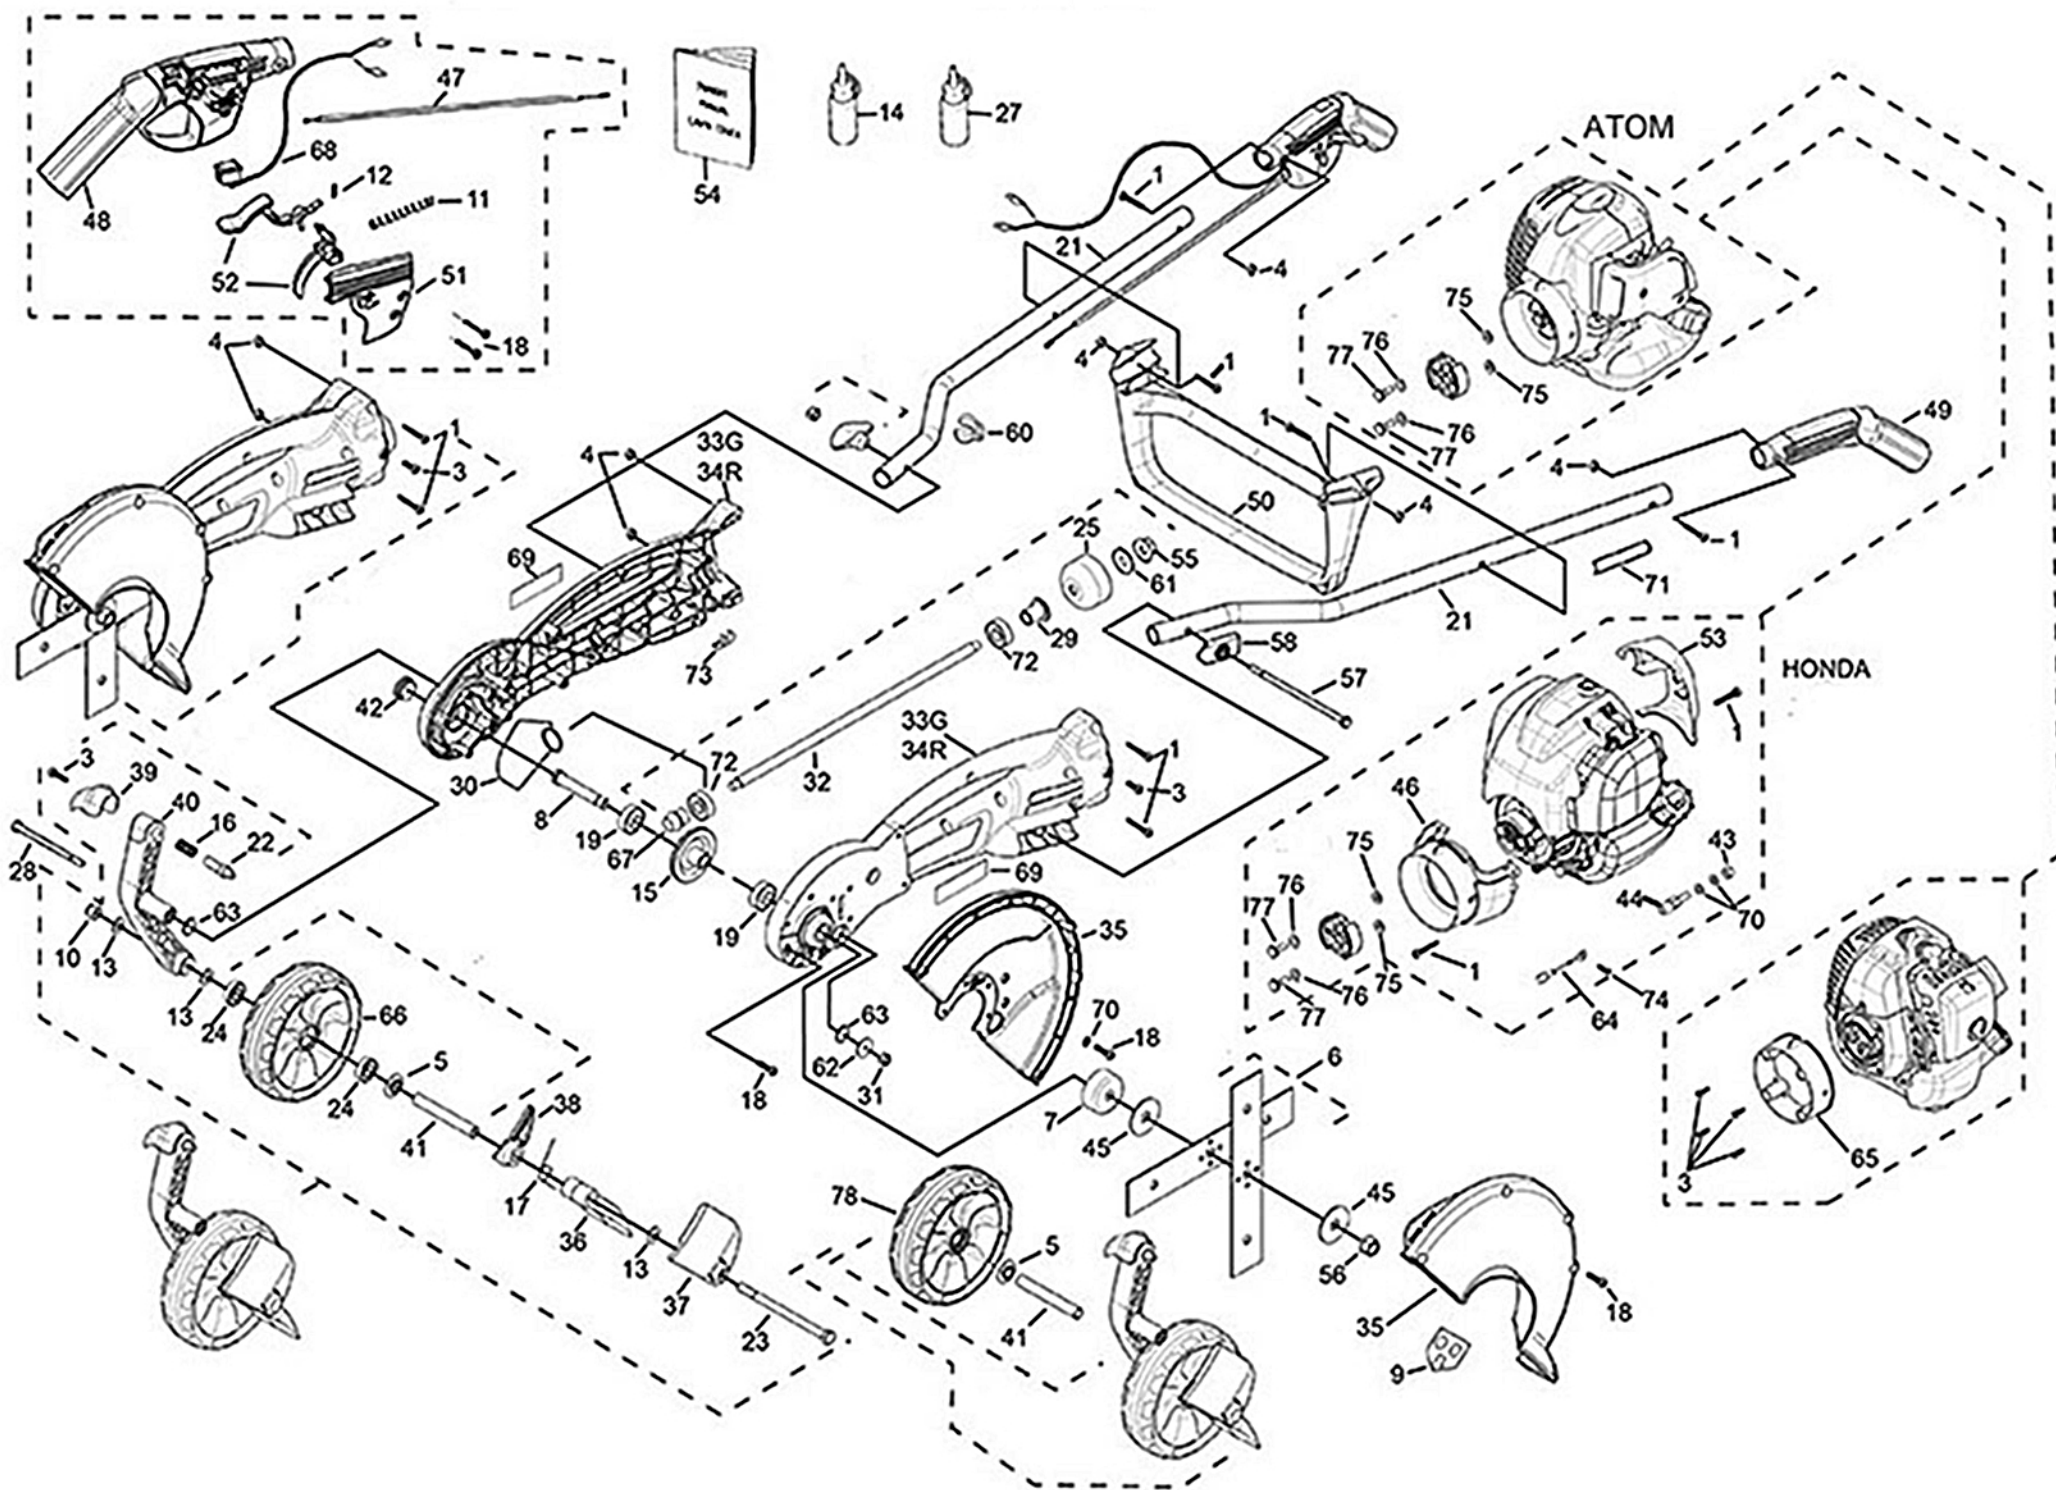

Atom Model no: 450 Edger with Atom 26FC engine

Part no: 20450

210504

21/07/2021

ATOM MODEL: 450 EDGER with 26FC full crank engine

PART NO: 20450

Key	Part No	Substitute Part No	Description	Key	Part No	Substitute Part No	Description	Key	Part No	Substitute Part No	Description
1	40650		SCREW M5x36 TORX25	36	62929RN		DEFLECTOR DEBRIS RED	70	63457		WASHER 6.4x12.5x1.5 ZP
3	40651		SCREW M6x16 TORX25	37	62930WP		DEFLECT DEB LIMIT BODY	72	63474		BEARING 32 x 10 x 12
4	40652		NUT NYLOC M5	38	62931WP		DEFLECT DEB LIMIT CAP	73	63533WE		HOOK EDGER CABLE BODY
5	42111		SEAL 27.2x12.6 WHEEL	39	62932WP		HEIGHT ADJ HANDLE	74	43181		SCREW M5x12
6	43105		BLADE SET 10.2/3 (271mm)	40	63811AWP		ASSY WH ARM GREY	75	63556		WASHER CLUTCH FLAT
7	43112		DRUM BLADE	41	62934		TUBE WHEEL 94mm EDGER	76	63554		CLUTCH WASHER WAVY
8	43114		SHAFT BLADE EDGER	42	62936WN		DUST CAP EDGER	77	63553		FC/HPE BOLT CL M6
9	43128	63478	LABEL WARN BLADE COVER	43	63169		NUT M6 x 1mm	78	64967BP		EDGER DOM WHEEL
10	43172		NUT NYLOC 3/8 UNC w/axle	44	62968		PRO CARBY CONN M6x1.0	<div style="border: 1px solid black; padding: 10px; text-align: center;"> <p>For information on the Atom 26FC engine go to Ref: 767 at 'Petrol Engines, Parts & Drawings.'</p> </div>			
11	43198		SPRING TRIGGER COMPRESS	45	62983		WASHER BLADES 54x12.2x2				
12	43199		SPRING SMALL INTERLOCK	46	63806RN		GX25 MOUNT/FAN COVER				
13	43218		WASHER 3/8 20x1.8x26	47	63002		CABLE THROTTLE 910x62				
14	43227		GREASE & DISPENSER	48	63017BS		HANDLE RH WITH RUBBER				
15	43245		GEAR CROWN EDGER/BUSH	49	63019BS		HANDLE LH WITH RUBBER				
16	43452		SPRING HT.ADJ. ARM COMPR	50	63020WE		HANDLE CROSS BRACE				
17	43719		SPRING DEFLECTOR DEBRIS	51	63021WP		COVER RH HANDLE				
18	43790		SCREW M5.5x22 TORX25	52	63883S		SET TRIGGER & INTERLOCK				
19	43860		BEARING 32x10x12+4mm	53	43966RN		GX25 AIR DEFLECTOR				
21	44060		HANDLE TUBE	54	21775		MANUAL ALL MODELS				
22	62723		PIN ADJ M6x1.0 THREAD	55	43163		NUT FLANGE 3/8 UNC				
23	44304		BOLT WHEEL AXLE 3/8x5.5	56	63033		NUT RECESSED RH M12x1.75				
24	44305		BEARING WH 28x8x12.8mm	57	63049		BOLT HEX 6.5 x 1/4 BSW				
25	44318		DRUM CLUTCH CUP 54mm	58	63187BN		CAPTIVE PLATE 1/4 HEX BOLT				
28	62843		BOLT HEX 3.5 x 1/4 BSW	60	63217BN		CLIP - HANDLE CABLE & WIRE				
29	62912	64119	HUB SINTERED 11.5	61	63277		WASHER 12x27x2				
30	62917		SEAL EDGER GEAR	62	63327		WASHER 26x1.6x6.6				
31	62919		NUT NYLOC 1/4 UNC	63	63348		O-RING 18 x 4mm				
32	62925		SHAFT DRIVE MAIN 400mm	66	43765	64967BP	EDGER DOM WHEEL				
33	63911RN		SET LH+RH EDGER BODY	67	43176		GEAR PINION 25.5mm L				
34	63911RN		SET LH+RH EDGER BODY	68	63400		ROCKER SWITCH WITH WIRE				
35	63808WE		SET COV BLADE OUTER/INNER	69	63407		LABEL ATOM LAWN EDGER				