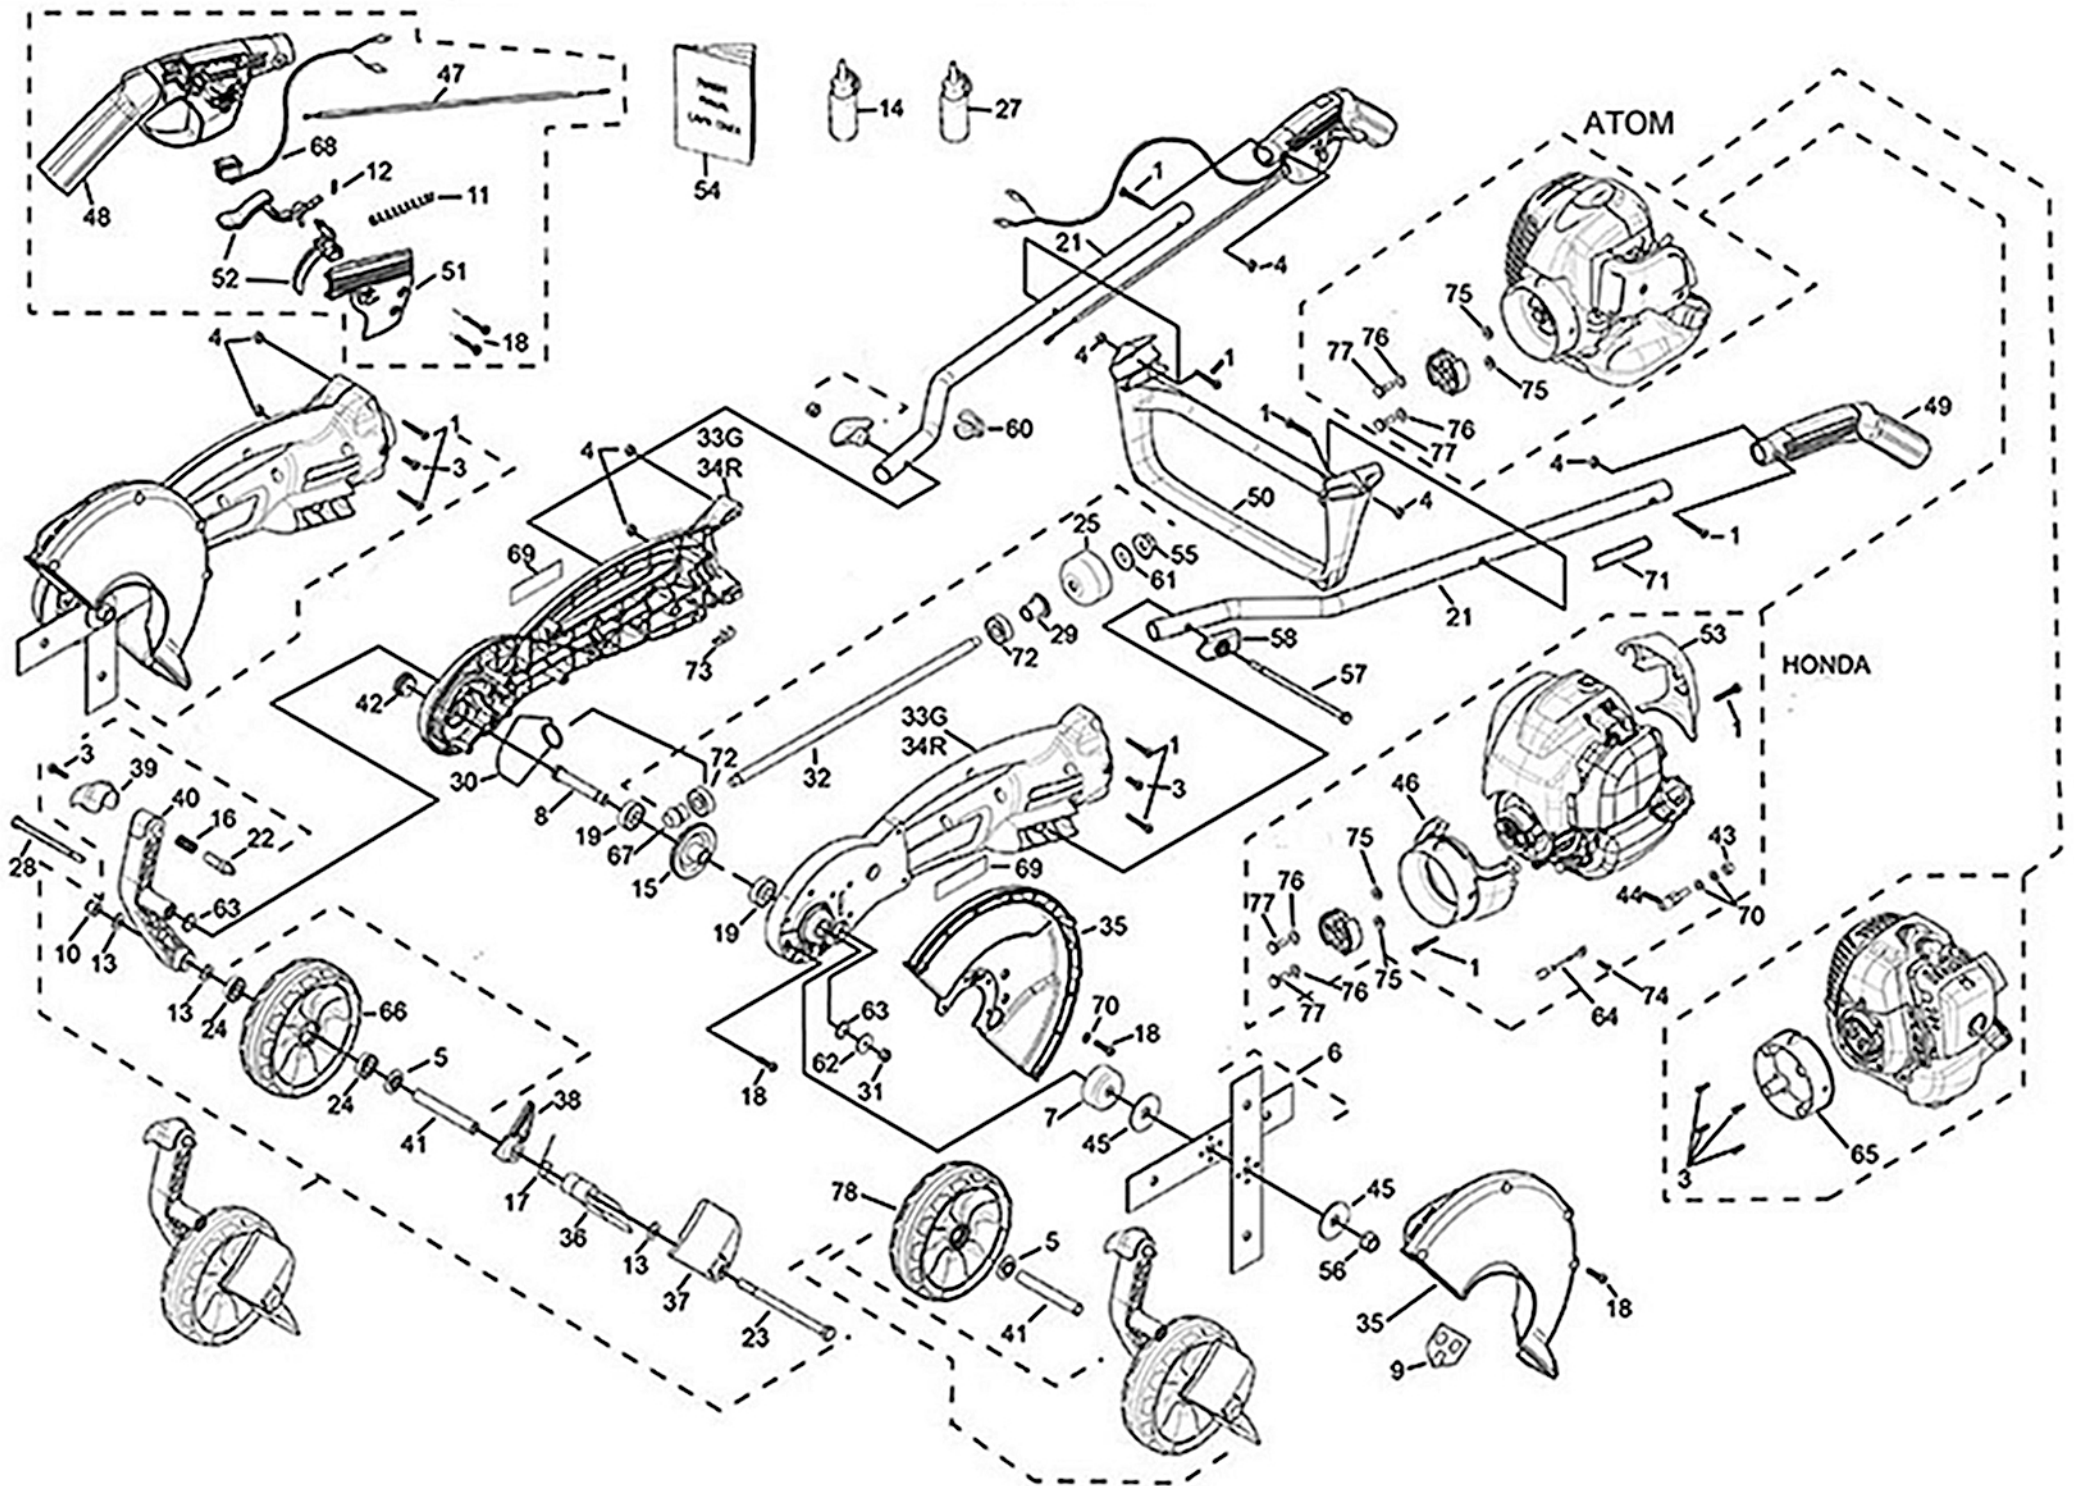

Atom Model: 453 Edger with KZ26 Zenoah engine

Part no: 20453

ATOM MODEL: 453 EDGER with KZ26 Zenoah engine

PART NO: 20453

Key	Part No	Substitute Part No	Description	Key	Part No	Substitute Part No	Description	Key	Part No	Substitute Part No	Description
1	40650		SCREW M5x36 TORX-25	34	63911RN	64971ARN	ASSY DLX RED ST1	67	43176		GEAR PINION 25.5mm
3	40651		SCREW M6x16 TORX	35	63808WE		SET COV BLADE OUTER/INNER	68	63400		ROCKER SWITCH WITH WIRE
4	40652		NUT NYLOC M5	36	62929WP		DEFLECTOR DEBRIS GREY	69	63407		LABEL ATOM LAWN EDGER
5	42111		SEAL 27.2 x 12.6 WHEEL	37	62930WP		DEFLECT DEB LIMIT BODY	70	63457		WASHER 6.4x12.5x1.5
6	43105		BLADE SET 10.2/3 (271mm)	38	62931WP		DEFLECT DEB LIMIT CAP	71	63466	64378	LABEL WARN BLADE COVER
7	43112		DRUM BLADE	39	62932WP		HEIGHT ADJ HANDLE	72	63474		BEARING 32x10x12
8	43114	65351A	BLADE SHAFT ASSY MK3	40	63811AWP		ASSY ARM 310,430,440,450	73	63533WE		HOOK EDGER CABLE BODY
9	43128	64378	LABEL WARN BLADE COVER	41	62934		TUBE WHEEL 94mm	75	63556		WASHER CLUTCH FLAT
10	43172		NUT NYLOC 3/8 UNC	42	62936WN		DUST CAP EDGER	76	63554		CLUTCH WASHER WAVY
11	43198		SPRING TRIGGER COMPRESS	43	63169		NUT M6 x 1mm	77	63553		FC/HPE CLUTCH BOLT M6
12	43199		SPRING SMALL	44	62968		CABLE CONNECTOR M6 x 1.0	78	63445BP	64967BP	EDGER DOM WHEEL
13	43218		WASHER 3/8 ZP 20x1.8x26	45	62983		WASHER HARD 54x12.2x2				
14	43227		GREASE & DISPENSER	47	63002		CABLE THROTTLE 968mm				
15	43245		GEAR CROWN EDGER/BUSH	48	63017BS		HANDLE RH WITH RUBBER				
16	43452		SPRING HT ADJ ARM COMPR	49	63019BS		HANDLE LH WITH RUBBER				
17	43719		SPRING DEFLECTOR DEBRIS	50	63020WE		HANDLE CROSS BRACE				
18	43790		SCREW M5.5x22	51	63021BP		COVER RH HANDLE				
19	43860		BEARING 32x10x12+4mm	52	63883S		SET TRIGGER & INTERLOCK				
21	44060		HANDLE TUBE	54	63899MA		MANUAL 440/450 (WEBSITE)				
22	62723		PIN ADJ M6 x 1.0 THREAD	55	43163		NUT FLANGE 3/8 UNC				
23	44304		BOLT WHEEL AXLE 3/8x5.5	56	63033		NUT RECESSED RH M12 x 1.75				
24	44305		BEARING WH M28x8x12.8	57	63049		BOLT HEX 6.5 x 1/4 BSW				
25	44318		DRUM CLUTCH CUP 54mm	58	63187BN		CAPTIVE PLATE 1/4 HEX BOLT				
28	62843		BOLT HEX 3.5x1/4 BSW	60	63217BN		CLIP - HANDLE CABLE & WIRE				
29	62912	64119	HUB SINTERED 11.5mm	61	63277		WASH CL DRUM M12x27x2				
30	62917		SEAL EDGER GEAR	62	63327		WASHER 26x1.6x6.6				
31	62919		NUT NYLOC 1/4 BSW	63	63348		O-RING 18 x 4mm				
32	62925		SHAFT DRIVE MAIN 400mm	65	65336ORN		MOUNT ENG KZ26				
33	63911RN	64971ARN	ASSY DLX RED ST1	66	43765	64967BP	EDGER DOM WHEEL				