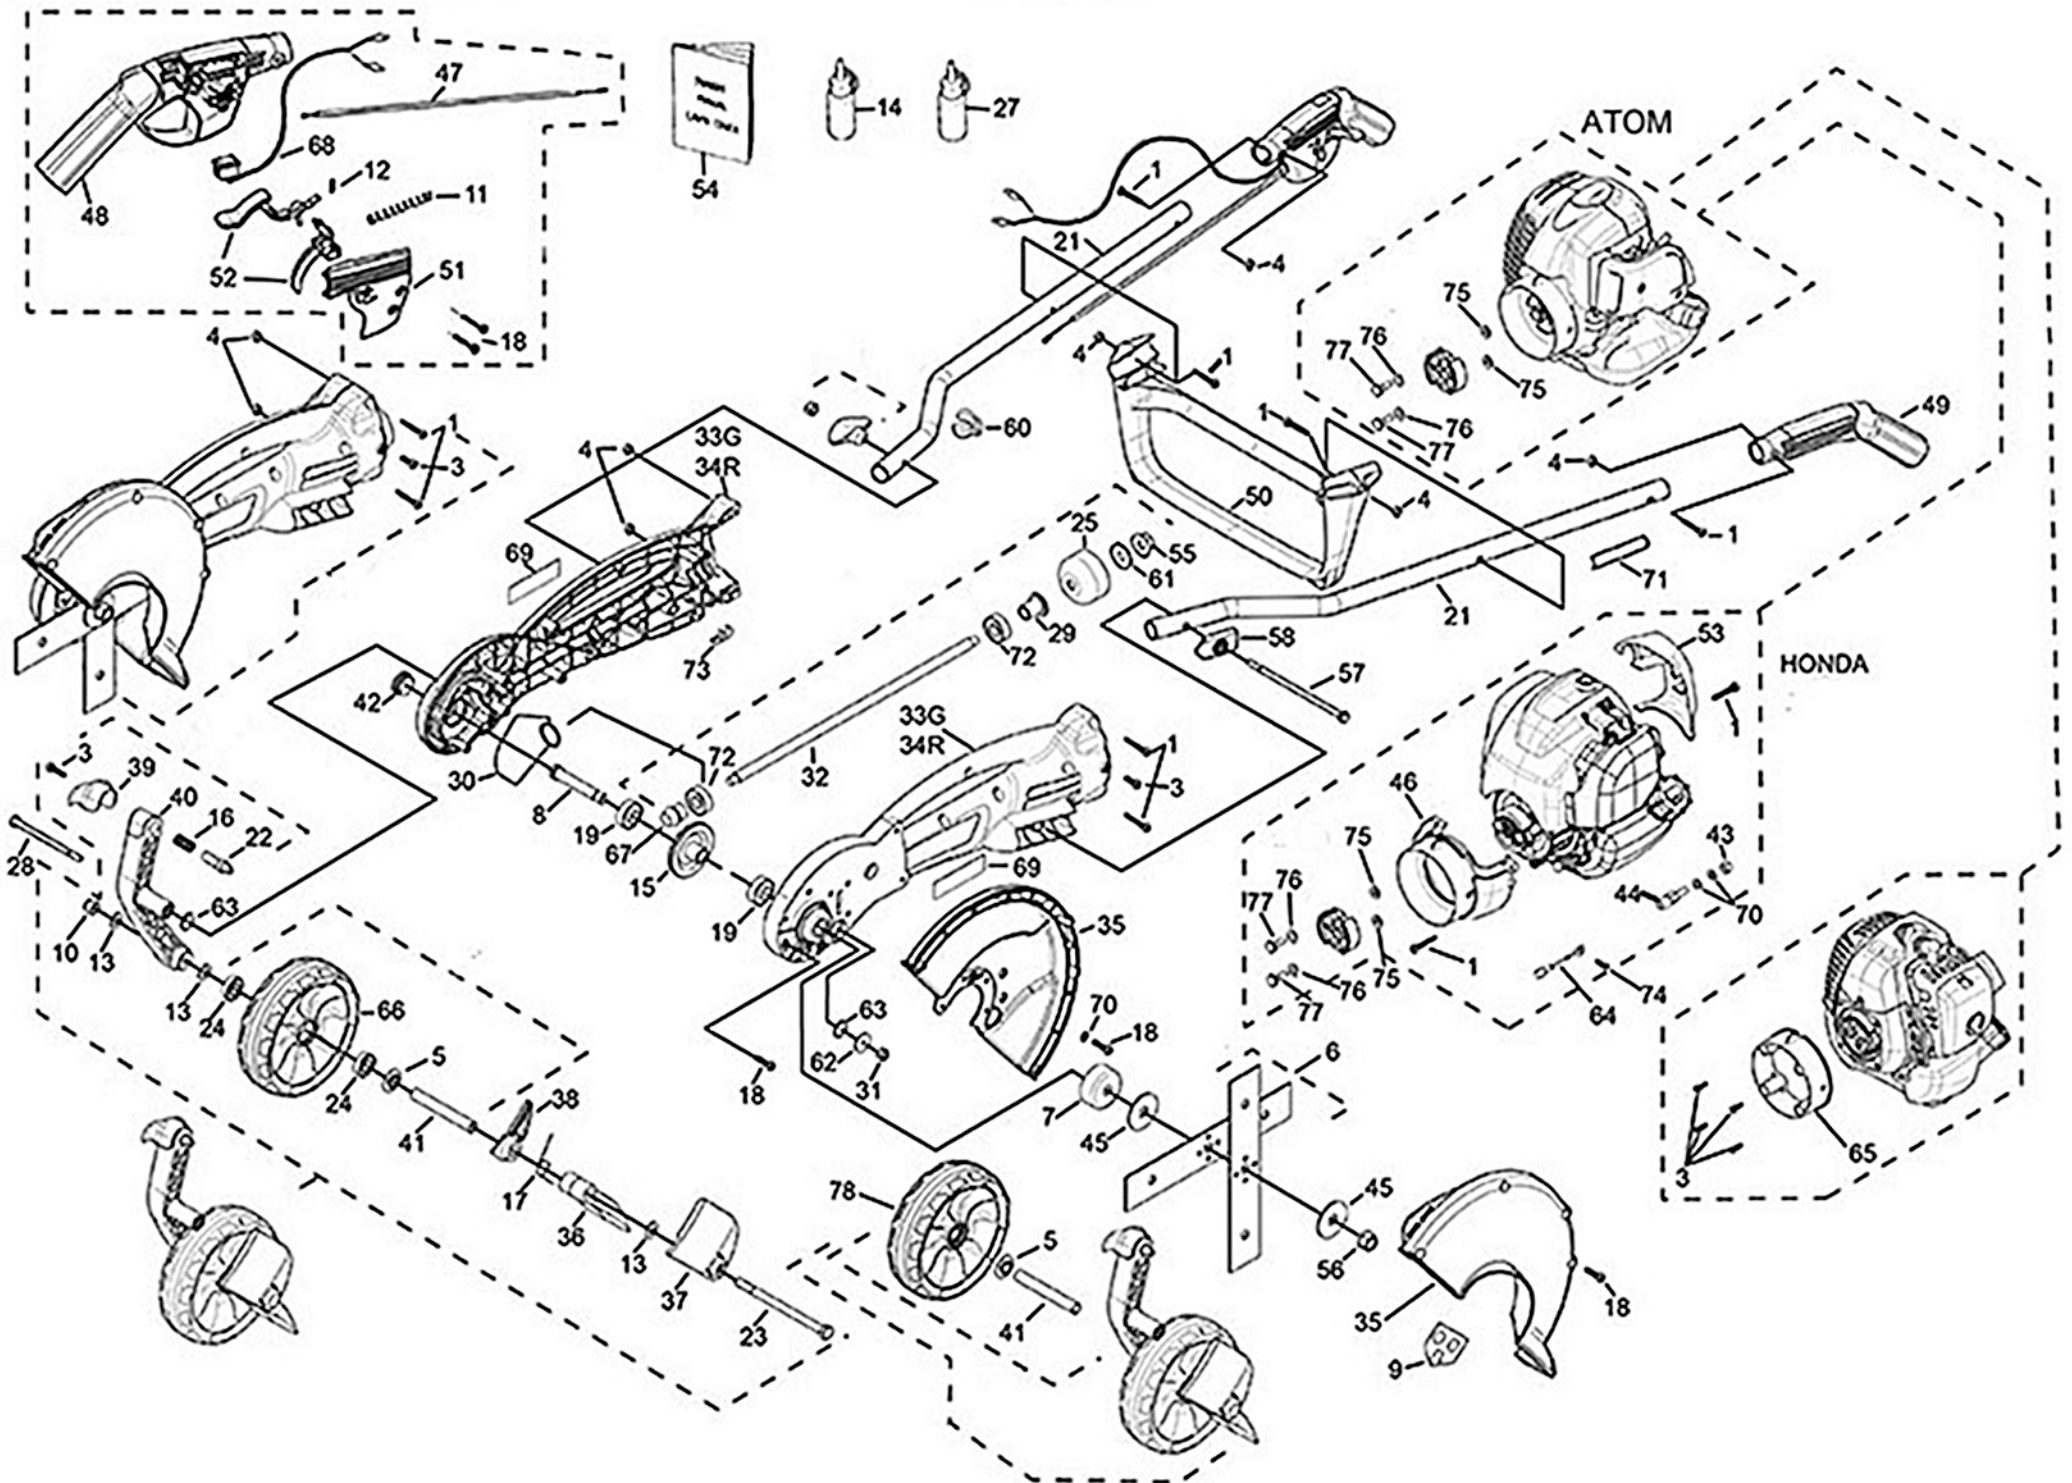

Atom Model: 453 Edger with KZ26 Zenoah engine

Part no: 20453

21/07/2021

ATOM MODEL: 453 EDGER with KZ26 Zenoah engine

PART NO: 20453

Key	Part No	Substitute Part No	Description	Key	Part No	Substitute Part No	Description	Key	Part No	Substitute Part No	Description
1	40650		SCREW M5x36 TORX-25	34	63911RN		SET LH+RH EDGER BODY	68	63400		ROCKER SWITCH WITH WIRE
3	40651		SCREW M6x16 TORX	35	63808WE		SET COV BLADE OUTER/INNER	69	63407		LABEL ATOM LAWN EDGER
4	40652		NUT NYLOC M5	36	62929WP		DEFLECTOR DEBRIS GREY	70	63457		WASHER 6.4x12.5x1.5
5	42111		SEAL 27.2 x 12.6 WHEEL	37	62930WP		DEFLECT DEB LIMIT BODY	71	63466	64378	LABEL WARN BLADE COVER
6	43105		BLADE SET 10.2/3 (271mm)	38	62931WP		DEFLECT DEB LIMIT CAP	72	63474		BEARING 32x10x12
7	43112		DRUM BLADE	39	62932WP		HEIGHT ADJ HANDLE	73	63533WE		HOOK EDGER CABLE BODY
8	43114		SHAFT BLADE DRIVE	40	63811AWP		ASSY ARM 310,430,440,450	75	63556		WASHER CLUTCH FLAT
9	43128	64378	LABEL WARN BLADE COVER	41	62934		TUBE WHEEL 94mm	76	63554		CLUTCH WASHER WAVY
10	43172		NUT NYLOC 3/8 UNC	42	62936WN		DUST CAP EDGER	77	63553		FC/HPE CLUTCH BOLT M6
11	43198		SPRING TRIGGER COMPRESS	43	63169		NUT M6 x 1mm				
12	43199		SPRING SMALL	44	62968		CABLE CONNECTOR M6 x 1.0				
13	43218		WASHER 3/8 ZP 20x1.8x26	45	62983		WASHER HARD 54x12.2x2				
14	43227		GREASE & DISPENSER	47	63002		CABLE THROTTLE 968mm				
15	43245		GEAR CROWN EDGER/BUSH	48	63017BS		HANDLE RH WITH RUBBER				
16	43452		SPRING HT ADJ ARM COMPR	49	63019BS		HANDLE LH WITH RUBBER				
17	43719		SPRING DEFLECTOR DEBRIS	50	63020WE		HANDLE CROSS BRACE				
18	43790		SCREW M5.5x22	51	63021BP		COVER RH HANDLE				
19	43860		BEARING 32x10x12+4mm	52	63883S		SET TRIGGER & INTERLOCK				
21	44060		HANDLE TUBE	54	21775		MANUAL ALL MODELS				
22	62723		PIN ADJ M6 x 1.0 THREAD	55	43163		NUT FLANGE 3/8 UNC				
23	44304		BOLT WHEEL AXLE 3/8x5.5	56	63033		NUT RECESSED RH M12 x 1.75				
24	44305		BEARING WH M28x8x12.8	57	63049		BOLT HEX 6.5 x 1/4 BSW				
25	44318		DRUM CLUTCH CUP 54mm	58	63187BN		CAPTIVE PLATE 1/4 HEX BOLT				
28	62843		BOLT HEX 3.5x1/4 BSW	60	63217BN		CLIP - HANDLE CABLE & WIRE				
29	62912	64119	HUB SINTERED 11.5mm	61	63277		WASH CL DRUM M12x27x2				
30	62917		SEAL EDGER GEAR	62	63327		WASHER 26x1.6x6.6				
31	62919		NUT NYLOC 1/4 BSW	63	63348		O-RING 18 x 4mm				
32	62925		SHAFT DRIVE MAIN 400mm	66	43765	64967BP	EDGER DOM WHEEL				
33	63911RN		SET LH+RH EDGER BODY	67	43176		GEAR PINION 25.5mm				