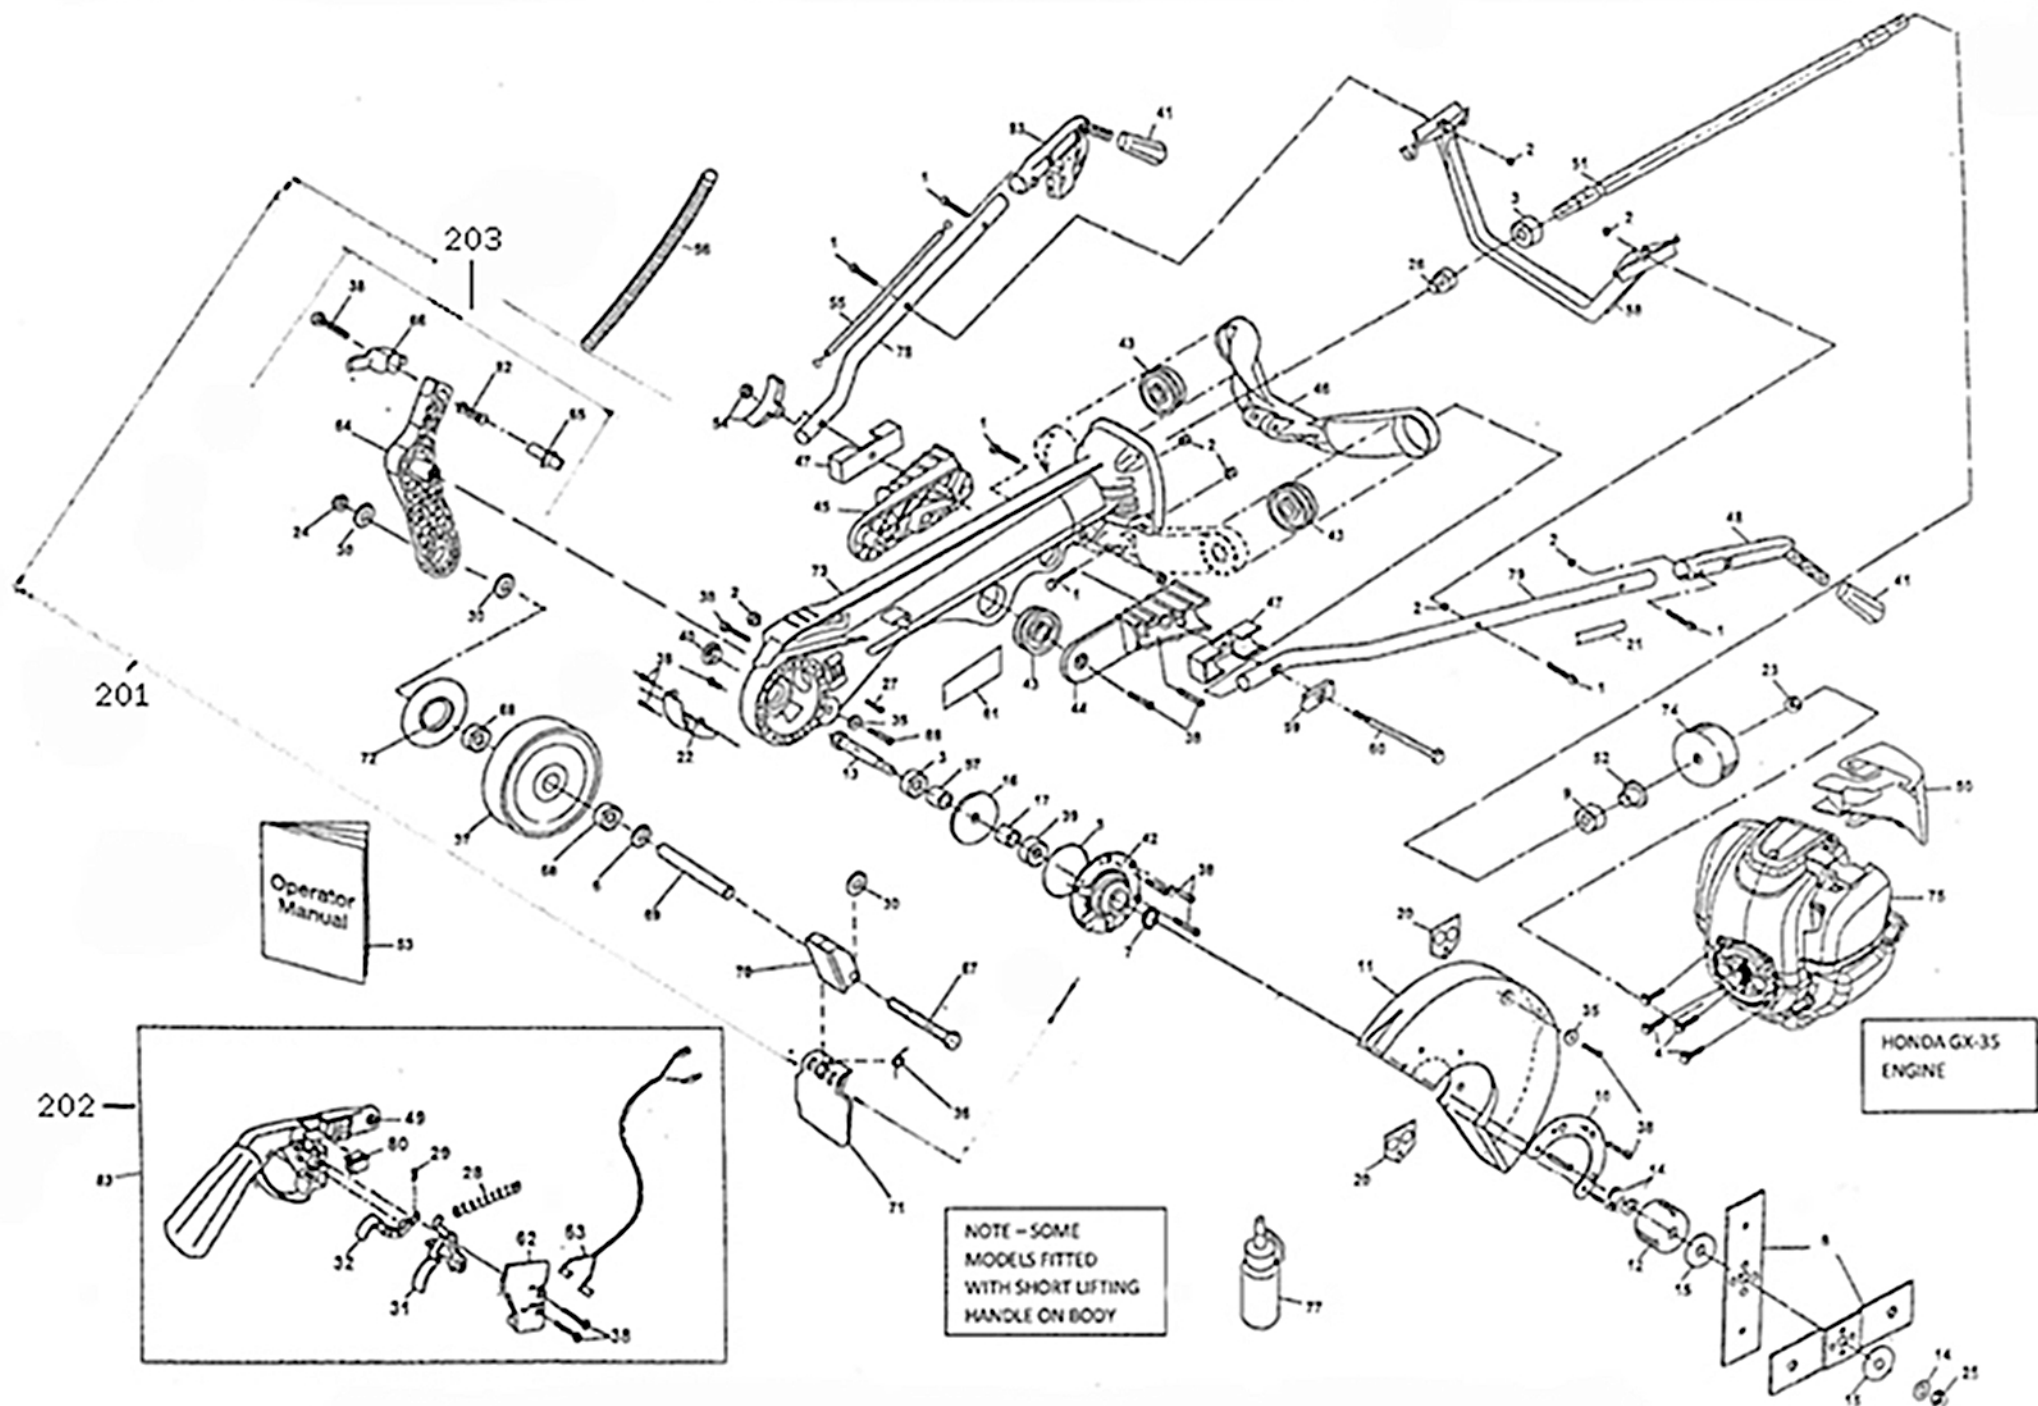

ATOM 506 EDGER WITH GX25 HONDA ENGINE

27/07/2021

ATOM MODEL: 506 PRO EDGER with GX35 engine

PART NO: 20506

Key	Part No	Substitute Part No	NLA	Description	Key	Part No	Substitute Part No	NLA	Description	Key	Part No	Substitute Part No	NLA	Description
1	40650			SCREW M5x36 TORX25	31	43288			TRIGGER THROTTLE	62	44085	63433ARK	X	COVER THROTTLE
2	40652			NUT NYLOC M5	32	43292			INTERLOCK THROTTLE	63	44165	63400		ROCKER SWITCH WITH WIRE
3	40835	63474		BEARING 32x10x12	35	43484			WASHER 22.43x5.94 ZP	64	44301-R			ASSY ARM W/O WHEEL
4	40838			SCREW HEX 6x19mm	36	43719			SPRING DEFLECTOR DEBRIS	65	44302	62723		PIN ADJ M6x1.0 THREAD
5	40906	65164		O-RING ID 63x2.0	37	43765	64967BP		EDGER DOM WHEEL	66	44303			HANDLE PRO HT ADJ
6	42111			WHEEL SEAL 27.2x12.6	38	43790			SCREW M5.5x22	67	44304			BOLT WH AXLE BSW 3/8x5.5
7	42112		X	(NLA) SEAL FELT	39	43860			BEARING 32x10x12+4mm	68	44305			BEARING WH 28x8x12.8
8	43105			BLADE SET 10.2/3 (271mm)	40	43910	62936WN		DUST CAP EDGER	69	44307	62934		TUBE WHEEL 94mm EDGER
9	43108			BEARING 6301-2RS 37x12x12	41	43922		X	(NLA)HANDLE GRIP RUBBER	70	44308			GRASS SHIELD LIMITER PRO
10	43109	43484		WASH 22.43x5.94 (Use 3)	42	43941	43941B		ASSY COVER & BEARING	71	44309			FLAP PRO AV2 DEBRIS ASSY
11	43110			COVER BLADE	43	43951BS	63220BS		AV RUBBER ROUND	72	44310			CAP WHEEL HUB
12	43112			DRUM BLADE	44	43952			AV MOUNT LH	73	44311	63863RNK		ASSY PRO RED ST4
13	43114			SHAFT BLADE EDGER	45	43953			AV MOUNT RH	74	44312			DRUM CUP PRO 79x32
14	43115			WASHER BLADE BEVEL	46	43954		X	(NLA) HANDLE MAIN BRACKET	75	48002A			ASSY ENGINE HONDA GX35
15	43116			PRO DRUM WASH 45x12.2x2	47	43955BS	63401BS		AV SADDLE RUBBER	76	48010			EXHAUST OUT GX35(1ST)
16	43122			CROWN GEAR PRO	48	43961	63019BS		HANDLE WITH RUBBER	77	48100			OIL100ml (Hon GX31&GX35)
17	43125			SPACER 15.5mm	49	43963	63433ARK		ASSY RH HANDLE	78	44060			HANDLE TUBE
19	43127	63219		LABEL HOT MOTOR/OIL CLEAN	50	43965RN			GX35 AIR DEFLECTOR	79	44061	44060		HANDLE TUBE
20	43128	64378		LABEL WARN BLADE COVER	51	43978			SHAFT PRO (FL NUT) 203	80	44440			SWITCH ON/OFF
21	43133	64378		LABEL WARN BLADE COVER	52	43980	64119		HUB SINTERED 11.5mm	82	43452			SPRING HT ADJ ARM COMPR
22	43155			BODY MAIN SHIELD PRO	53	21775			MANUAL ALL MODELS	83	44087	63433ARK		ASSY RH HANDLE
23	43163			NUT FLANGE 3/8 UNC	54	44003	63488A		ASSY HANDLE KNOB+NUT	84	43935	62968		PRO CARBY CABLE CONN M6x1.0
24	43172			NUT NYLOC 3/8 UNC w/AXLE	55	44010	63002		CABLE THROTTLE 910+62	85	44005	63355		GROUND WIRE
25	43173			NUT M12 x 1.75 RH	56	44012			LOOM 400mm	86	63355			GROUND WIRE
26	43176			GEAR PINION 25.5mm	57	44016K			SPACER KIT 4xBEVEL WASHER	87	63457			WASHER 6.4x12.5x1.5
27	43179			SCREW TRIM COVER M5x39	58	44062	63020WE		HANDLE CROSS BRACE	88	63169			NUT M6 x 1
28	43198			SPRING TRIGGER COMPRESS	59	44064B	63187BN		CAPTIVE PLATE 1/4 HEX BOLT	89	64857RNK			ASSY WHEEL ARM
29	43199			SPRING SMALL	60	44074			BOLT HANDLE 6	90	48018			ARREST GX35 SPARK (1ST)
30	43218			WASHER 3/8 ZP 20x1.8x26	61	44075	63488A		ASSY HANDLE KNOB+NUT					