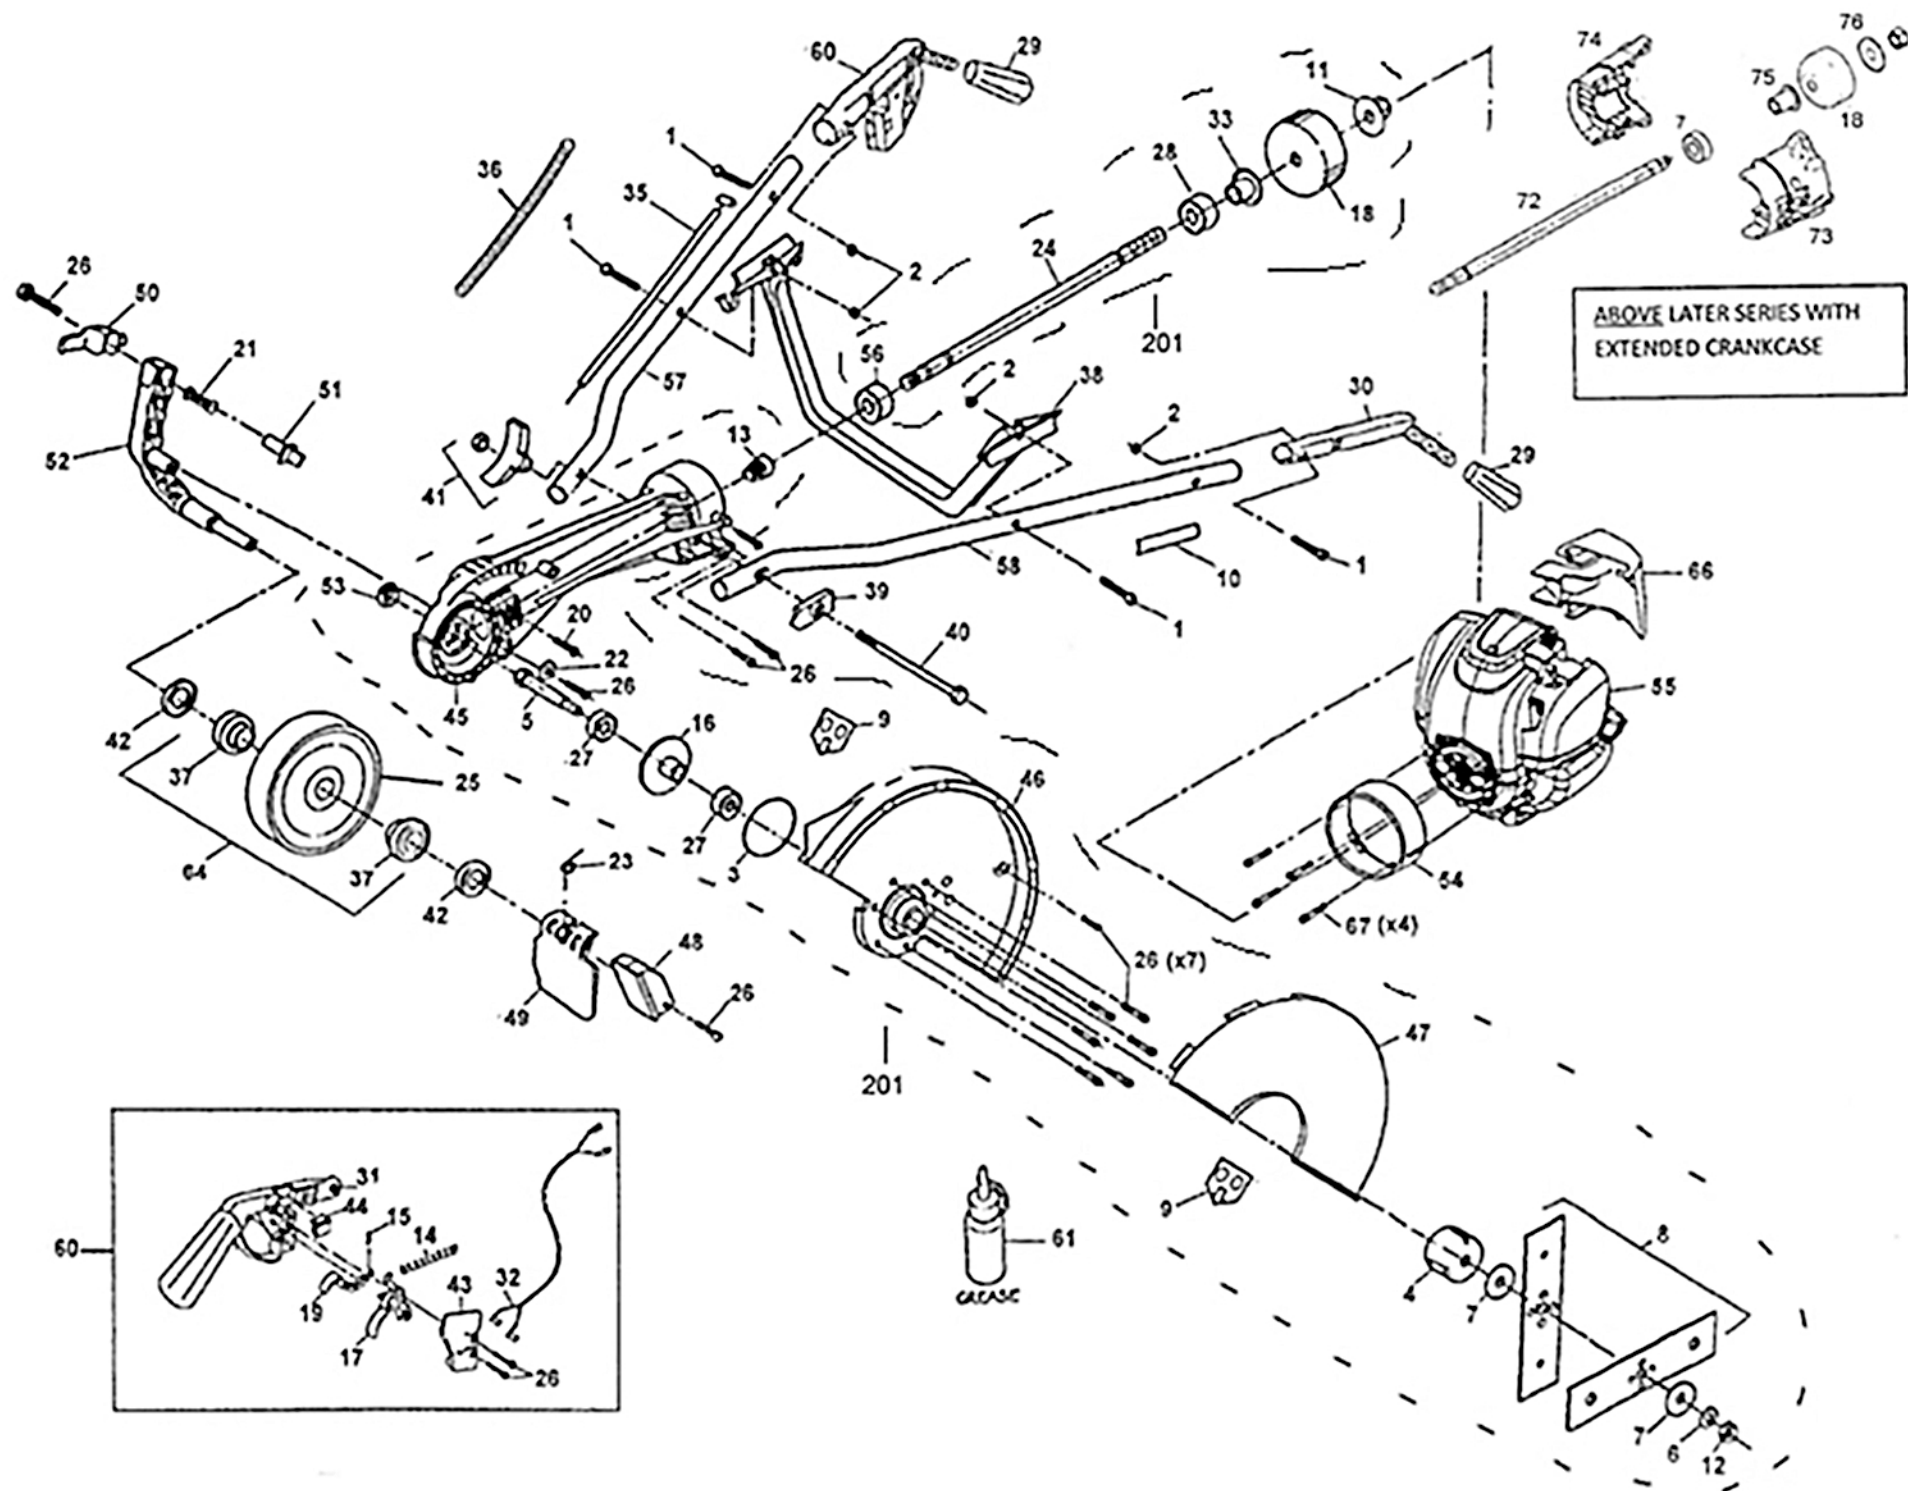

ATOM 550 EDGER WITH GX25 HONDA ENGINE

27/07/2021

ATOM MODEL: 550 EDGER with GX25 engine

PART NO: 20550

Key	Part No	Substitute Part No	Description	Key	Part No	Substitute Part No	NLA	Description	Key	Part No	Substitute Part No	NLA	Description
1	40650		SCREW M5x36 TORX25	28	43865			BEARING 37x12x12+2.5mm	55	48004A	65139A		ASSY ENGINE GX25 SATS w/COV
2	40652		NUT NYLOC M5	29	43922		X	HANDLE GRIP RUBBER	56	63474			BEARING 32x10x12
3	40906	65164	O-RING ID 63x2.0	30	43961	63019BS		HANDLE LH WITH RUBBER	57	44060			HANDLE TUBE
4	43112		BLADE DRUM	31	43963	63433ARK		ASSY RH HANDLE	58	44061	44060		HANDLE TUBE
5	43114		SHAFT BLADE EDGER	32	44165	63400		ROCKER SWITCH WITH WIRE	60	44087	63433ARK		ASSY RH HANDLE
6	43115		WASHER BLADE BEVEL	33	43980	64119		HUB SINTERED 11.5mm	61	43227			GREASE & DISPENSER
7	43116		PRO DRUM WASH 45x12.2x2	34	44006			NUT 1/4 UNC ZP (10.9mmAF)	62	43935	62968		PRO CARBY CABLE CONN M6x1.0
8	43089	43105	BLADE SET 10.2/3 (271mm)	35	44010			ASSY CABLE PRO 845mm	63	21775			MANUAL ALL MODELS
9	43128	63478	LABEL WARN BLADE COVER	36	44012			LOOM 400mm	64	43759	63436WPK		ASSY WL+A301/410/415/550-6.5m
10	43133	63478	LABEL WARN BLADE COVER	37	44035	63436WPK		ASSY WL+A301/410/415/550-6.5m	66	43966RN			GX25 AIR DEFLECTOR
11	43163		NUT FLANGE 3/8 UNC	38	44062	63020WE		HANDLE CROSS BRACE	67	40651			SCREW M6x15
12	43173		NUT M12x1.75 RH	39	44064B	63187BN		CAPTIVE PLATE 1/4 HEX BOLT					
13	43176		GEAR PINION 25.5mm	40	44074			BOLT HANDLE 6					
14	43198		SPRING TRIGGER COMPRESS	41	44075	63488A		ASSY HANDLE KNOB+NUT					
15	43199		SPRING SMALL	42	44078			SEAL LARGE WHEEL					
16	43245		GEAR CROWN EDGER/BUSH	43	44085	63433ARK	X	COVER THROTTLE					
17	43288		TRIGGER THROTTLE	44	44440			SWITCH ON/OFF					
18	44318		DRUM CLUTCH CUP 54mm	45	47000	64972ARN		ASSY DLX RED STAGE 3					
19	43292		INTERLOCK THROTTLE	46	47001			COVER MAIN BLADE DELUXE					
20	44083		BEARING PINION PIN	47	47002			BLADE GUARD LID					
21	43452		SPRING HT ADJ ARM COMPR	48	47003			LIM DEFL DEBRIS					
22	43484		WASHER 22.43x5.94 ZP	49	47004			FLAP GRASS RED					
23	43719		SPRING DEFLECTOR DEBRIS	50	47005			HANDLE H ADJ					
24	44057		SHAFT MAIN 365mm (415)	51	47006			PIN HEIGHT ADJUST					
25	64967BP		EDGER DOM WHEEL	52	47007	63436WPK		ASSY WL+A301/410/415/550-6.5m					
26	43790		SCREW M5.5x22	53	47008	62936WN		DUST CAP EDGER					
27	43860		BEARING 32x10x12+4mm	54	47009			MT RING KZ26 EARLY MDL					