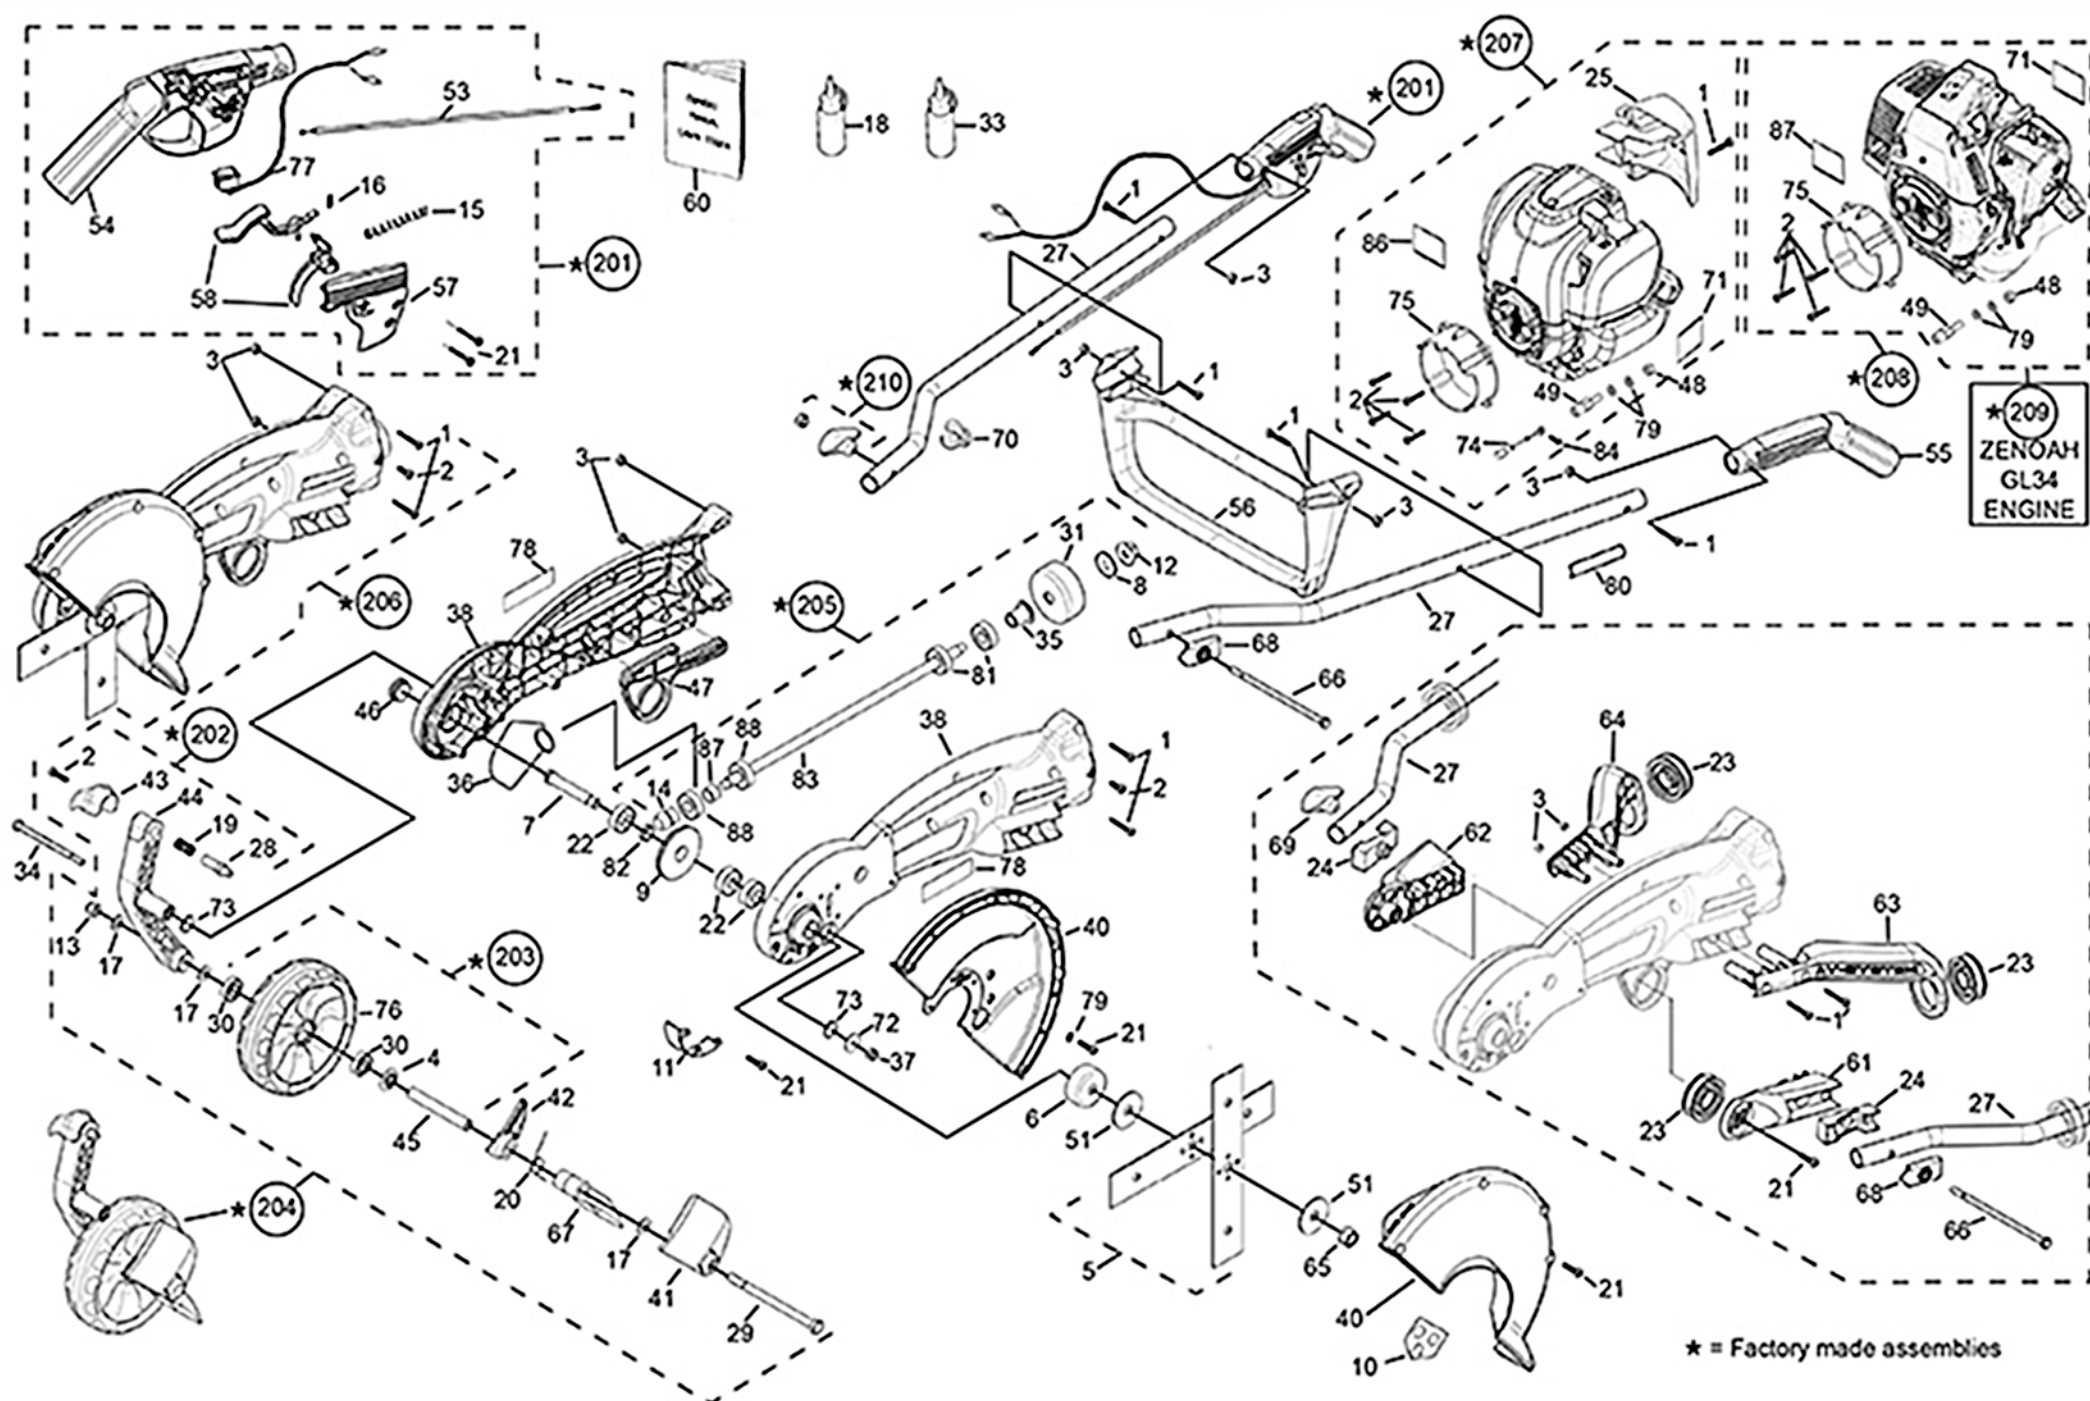

ATOM 560 EDGER WITH GX35 HONDA ENGINE

* = Factory made assemblies

ATOM MODEL: 560 PRO EDGER with GX35 engine

PART NO: 20560

Key	Part No	Substitute Part No	Description	Key	Part No	Substitute Part No	Description	Key	Part No	Substitute Part No	Description
1	40650		SCREW M5x36 TORX25	33	48100		OIL100ml (Hon GX31&GX35)	67	63184BS	62929RN	DEFLECTOR DEBRIS RED
2	40651		SCREW M6x16	34	62843		BOLT HEX 3.5x1/4 BSW	68	63187BN		CAPTIVE PLATE 1/4 HEX PIECE
3	40652		NUT NYLOC M5	35	62912	64119	HUB SINTERED 11.5mm	70	63217BN		CLIP-HANDLE CABLE&WIRE
4	42111		SEAL 27.2x12.6 WHEEL	36	62917		SEAL EDGER GEAR	71	63219		LABEL HOT MOTOR/OIL CLEAN
5	43105		BLADE SET 10.2/3 (271mm)	37	62919		NUT NYLOC 1/4 BSW	72	63327		WASHER 26x1.6x6.6
6	43112		DRUM BLADE	38	63897RN	63434ARN	ASSY PRO RED ST1	73	63348		O-RING 18 x 4mm
7	43114		SHAFT BLADE DRIVE	40	63808WE		SET COV BLADE OUTER/INNER	74	63355		GROUND WIRE
8	43116		PRO DRUM WASH 45x12.2x2	41	62930RN		DEFLECT DEB LIMIT BODY RED	75	63361RN		MOUNT ENGINE PRO
9	43122		GEAR CROWN PRO	42	62931RN		DEFLECT DEB LIMIT CAP RED	76	63363BS		WHEEL WITH RUBBER PRO
10	43128	64378	LABEL WARN BLADE COVER	43	62932RN		HEIGHT ADJ HANDLE RED	77	63400		ROCKER SWITCH WITH WIRE
11	43155		BODY MAIN SHIELD PRO	44	63811ARN		ASSY ARM WITH ADJ PRO RED	78	63408		LABEL ATOM PRO EDGER
12	43163		NUT FLANGE 3/8 UNC	45	62934		TUBE WHEEL 94mm	79	63457		WASHER 6.4x12.5x1.5
13	43172		NUT NYLOC 3/8 UNC w/AXLE	46	62936WN		DUST CAP EDGER	80	63466	64378	LABEL WARN BLADE COVER
14	43176		GEAR PINION 25.5mm	47	62942RN		AV MOUNT PLATE PRO	81	63474		BEARING 32x10x12
15	43198		SPRING TRIGGER COMPRESS	48	63169		NUT M6x1.0	82	63981		SPACER OD18xID12x4.2
16	43199		SPRING SMALL	49	62968		CABLE CONNECTOR M6x1.0	83	63792		SHAFT MAIN PRO 405mm
17	43218		WASHER 3/8 ZP 20x1.8x26	51	62983		WASHER BLADES 54x12.2x2	84	43181		SCREW M5x12
18	43227		GREASE & DISPENSER	53	63002		CABLE THROTTLE 910+62	201	63433AR		ASSY RH HANDLE 441-481
19	43452		SPRING HT ADJ ARM COMPR	54	63017BS		HANDLE RH WITH RUBBER	202	63811ARN		ASSY ARM WITH ADJ PRO RED
20	43719		SPRING DEFLECTOR DEBRIS	55	63019BS		HANDLE LH WITH RUBBER	203	63870A		ASSY WHEEL 560,570,580
21	43790		SCREW M5.5x22	56	63020WE		HANDLE CROSS BRACE	204	63436ARN		ASSY WHEEL+ARM PRO
22	43860		BEARING 32x10x12+4mm	57	63021BP	63021WP	COVER RH HANDLE GREY	205	63807A	64952A	ASSY SHAFT PRO w/BUSH
23	63220BS		AV RUBBER ROUND	58	63883S		SET TRIGGER & INTERLOCK	206	63882ARN		ASSY BODY PRO RED ST 2
24	63401BS		AV SADDLE RUBBER	60	21775		MANUAL ALL MODELS	207	48002A		ASSY ENGINE HONDA GX35
25	43965RN		GX35 AIR DEFLECTOR	61	63028RN		AV MOUNT PRO LH	208	63869A		ASSY ENGINE MITS TLE33
27	44060		HANDLE TUBE	62	63029RN		AV MOUNT PRO RH	209	43947	63869A	ASSY ENGINE MITS TLE33
28	62723		PIN ADJ M6x1.0 THREAD	63	63030RP		AV SUPPORT PRO LH HANDLE	210	63488A		ASSY HANDLE KNOB+NUT
29	44304		BOLT WHEEL AXLE 3/8x5.5	64	63031RP		AV SUPPORT PRO RH HANDLE	211	64072		CLUTCH ASSY TLE33
30	44305		BEARING WH 28x8x12.8mm	65	63033		NUT RECESSED RH M12x1.75	212	46159		CLUTCH ASSY G3K/G34L
31	44312		DRUM CUP PRO 79x32mm	66	63049		BOLT HEX 6.5x1/4 BSW	213	64326		CLUTCH ASSY GX35