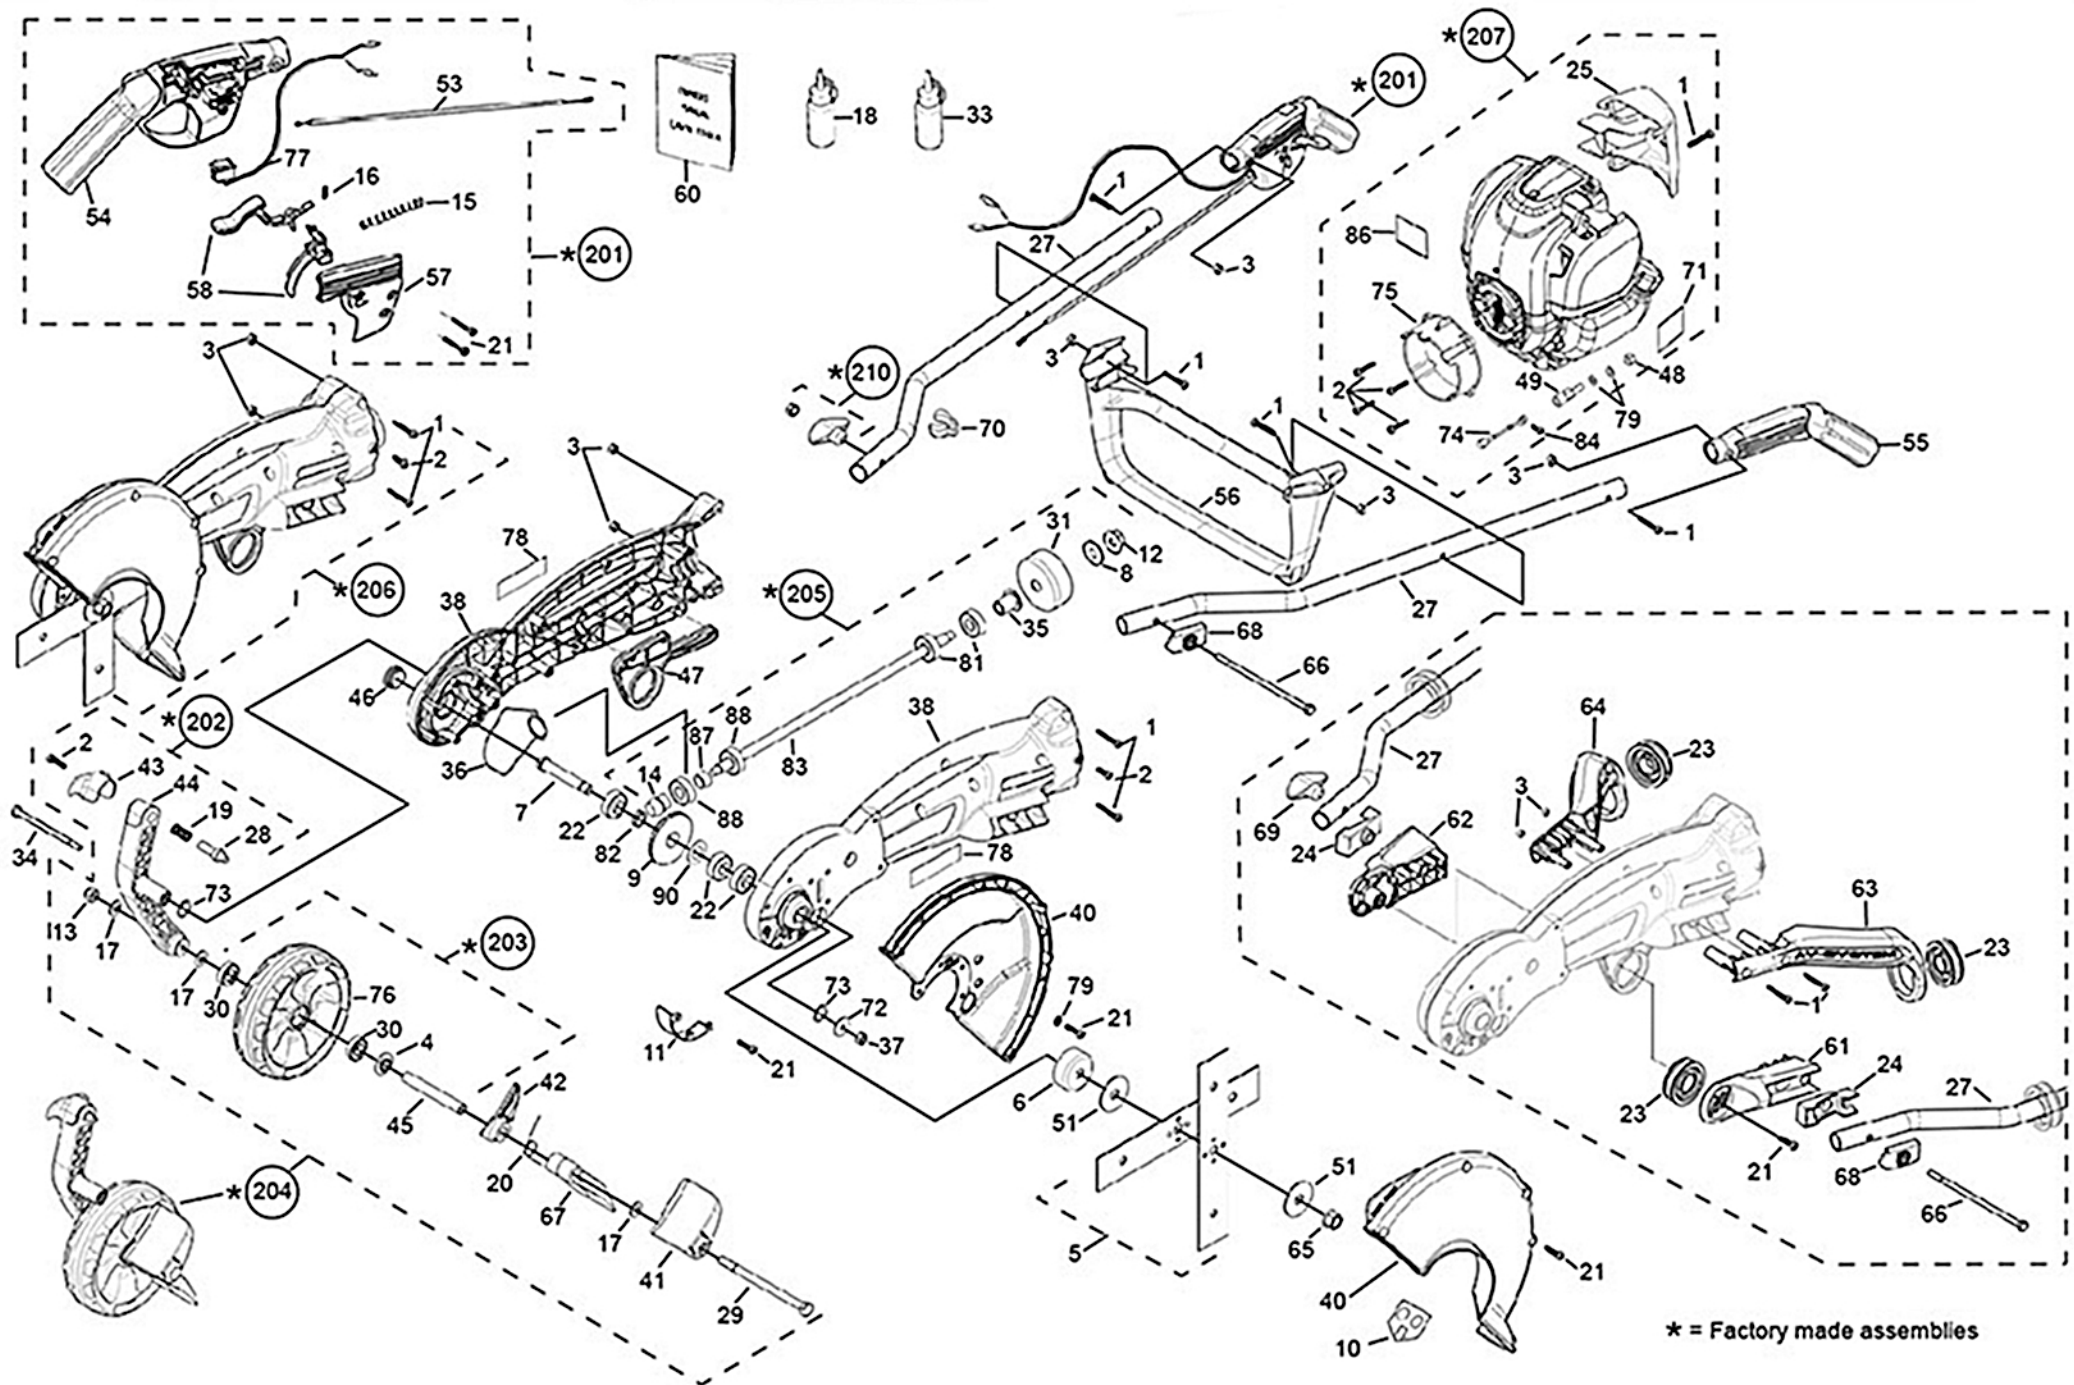

ATOM LAWN EDGER 561

* = Factory made assemblies

2/02/2022

ATOM MODEL: 561 PRO EDGER with GX35 engine

PART NO: 20561

Key	Part No	Substitute Part No	Description	Key	Part No	Substitute Part No	Description	Key	Part No	Substitute Part No	Description
1	40650		SCREW M5x36 TORX25	36	62917		SEAL EDGER GEAR	74	63355		GROUND WIRE
2	40651		SCREW M6x16 TORX25	37	62919		NUT NYLOC 1/4 UNC	75	63361RN		MOUNT ENGINE PRO
3	40652		NUT NYLOC M5	38	63434ARN		ASSY PRO RED STAGE 1	76	63363BS		WHEEL WITH RUBBER PRO
4	42111		SEAL 27.2 x 12.6 WHEEL	40	63808WE		SET COV BLADE OUTER/INNER	77	63400		ROCKER SWITCH WITH WIRE
5	43105		BLADE SET 10.2/3 (271mm)	41	62930RN		DEFLECT DEB LIMIT BODY RED	78	63408		LABEL ATOM PRO EDGER
6	43112		DRUM BLADE	42	62931RN		DEFLECT DEB LIMIT CAP RED	79	63457		WASHER 6.4x12.5x1.5 ZP
7	43114		SHAFT BLADE EDGER	43	62932RN		HEIGHT ADJ HANDLE RED	80	63466	64378	LABEL WARN BLADE COVER
8	43116		PRO DRUM WASHER 45x12.2x2	44	63811ARN		ASSY ARM WITH ADJ PRO RED	81	63474		BEARING 32x10x12
9	43122		GEAR CROWN PRO	45	62934		TUBE WHEEL 94mm EDGER	82	63981		SPACER OD18xID12x4.2
10	43128	64378	LABEL WARN BLADE COVER	46	62936WN		DUST CAP EDGER	83	63792		SHAFT MAIN PRO 405mm
11	43155		BODY MAIN SHIELD PRO	47	62942RN		AV MOUNT PLATE PRO	84	43181		SCREW M5x12
12	43163		NUT FLANGE 3/8 UNC	48	63169		NUT M6 x 1.0	87	44436		PRO BEARINGS SPACER L13.1mm
13	43172		NUT NYLOC 3/8 UNC w/AXLE	49	62968		PRO CARBY CABLE CONN M6x1.0	88	64950	63474	BEARING 32X10X12
14	43176		GEAR PINION 25.5mm	51	62983		WASHER BLADES 54x12.2x2	89	64952A		ASSY SHAFT PRO WITH BUSH
15	43198		SPRING TRIGGER COMPRESS	53	63002		CABLE THROTTLE 910+62	90	62965		WASHER THRUST 12x26x1.5
16	43199		SPRING SMALL INTERLOCK	54	63017BS		HANDLE RH WITH RUBBER	201	63433AR		ASSY RH HDL GX25
17	43218		WASHER 3/8 ZP 20x1.8x26	55	63019BS		HANDLE LH WITH RUBBER	202	63811ARN		ASSY ARM WITH ADJ PRO RED
18	43227		GREASE & DISPENSER	56	63020WE		HANDLE CROSS BRACE	203	63870A		ASSY WHEEL 560-570-580
19	43452		SPRING HT ADJ ARM COMPR	57	63021WP		COVER RH HANDLE GREY	204	63436ARN		ASSY WH&ARM PRO 560/580-561
20	43719		SPRING DEFLECTOR DEBRIS	58	63883S		SET TRIGGER & INTERLOCK	205	63807A	64952A	ASSY SHAFT PRO WITH BUSH
21	43790		SCREW M5.5x22 TORX25	60	21775		MANUAL ALL MODELS	206	63882ARN		ASSY PRO RED ST2
22	43860		BEARING 32x10x12+4mm	61	63028RN		AV MOUNT PRO LH	207	48002A		ASSY ENGINE HONDA GX35
23	63220BS		AV RUBBER ROUND	62	63029RN		AV MOUNT PRO RH	210	63488A		ASSY HANDLE KNOB+NUT
24	63401BS		AV SADDLE RUBBER	63	63030RP		AV SUPPORT PRO LH HANDLE	213	64326		GX35-GX31 CLUTCH ASSY (10.25)
25	43965RN		GX35 AIR DEFLECTOR	64	63031RP		AV SUPPORT PRO RH HANDLE				
27	44060		HANDLE TUBE	65	63033		NUT RECESSED RH M12x1.75				
28	62723		PIN ADJ M6x1.0 THREAD	66	63049		BOLT HEX 6.5x1/4 BSW				
29	44304		BOLT WHEEL AXLE 3/8x5.5	67	63184BS	62929RN	DEFLECTOR DEBRIS RED				
30	44305		BEARING WH 28x8x12.8	68	63187BN		CAPTIVE PLATE 1/4 HEX BOLT				
31	44312		DRUM CUP PRO 79x32mm	70	63217BN		CLIP-HANDLE CABLE&WIRE				
33	48100		OIL100ml (Hon GX31&GX35)	71	63219		LABEL HOT MOTOR/OIL CLEAN				
34	62843		BOLT HEX 3.5x1/4 BSW	72	63327		WASHER 26x1.6x6.6 ZP				
35	62912	64119	HUB SINTERED 11.5mm	73	63348		O-RING 18 x 4mm				