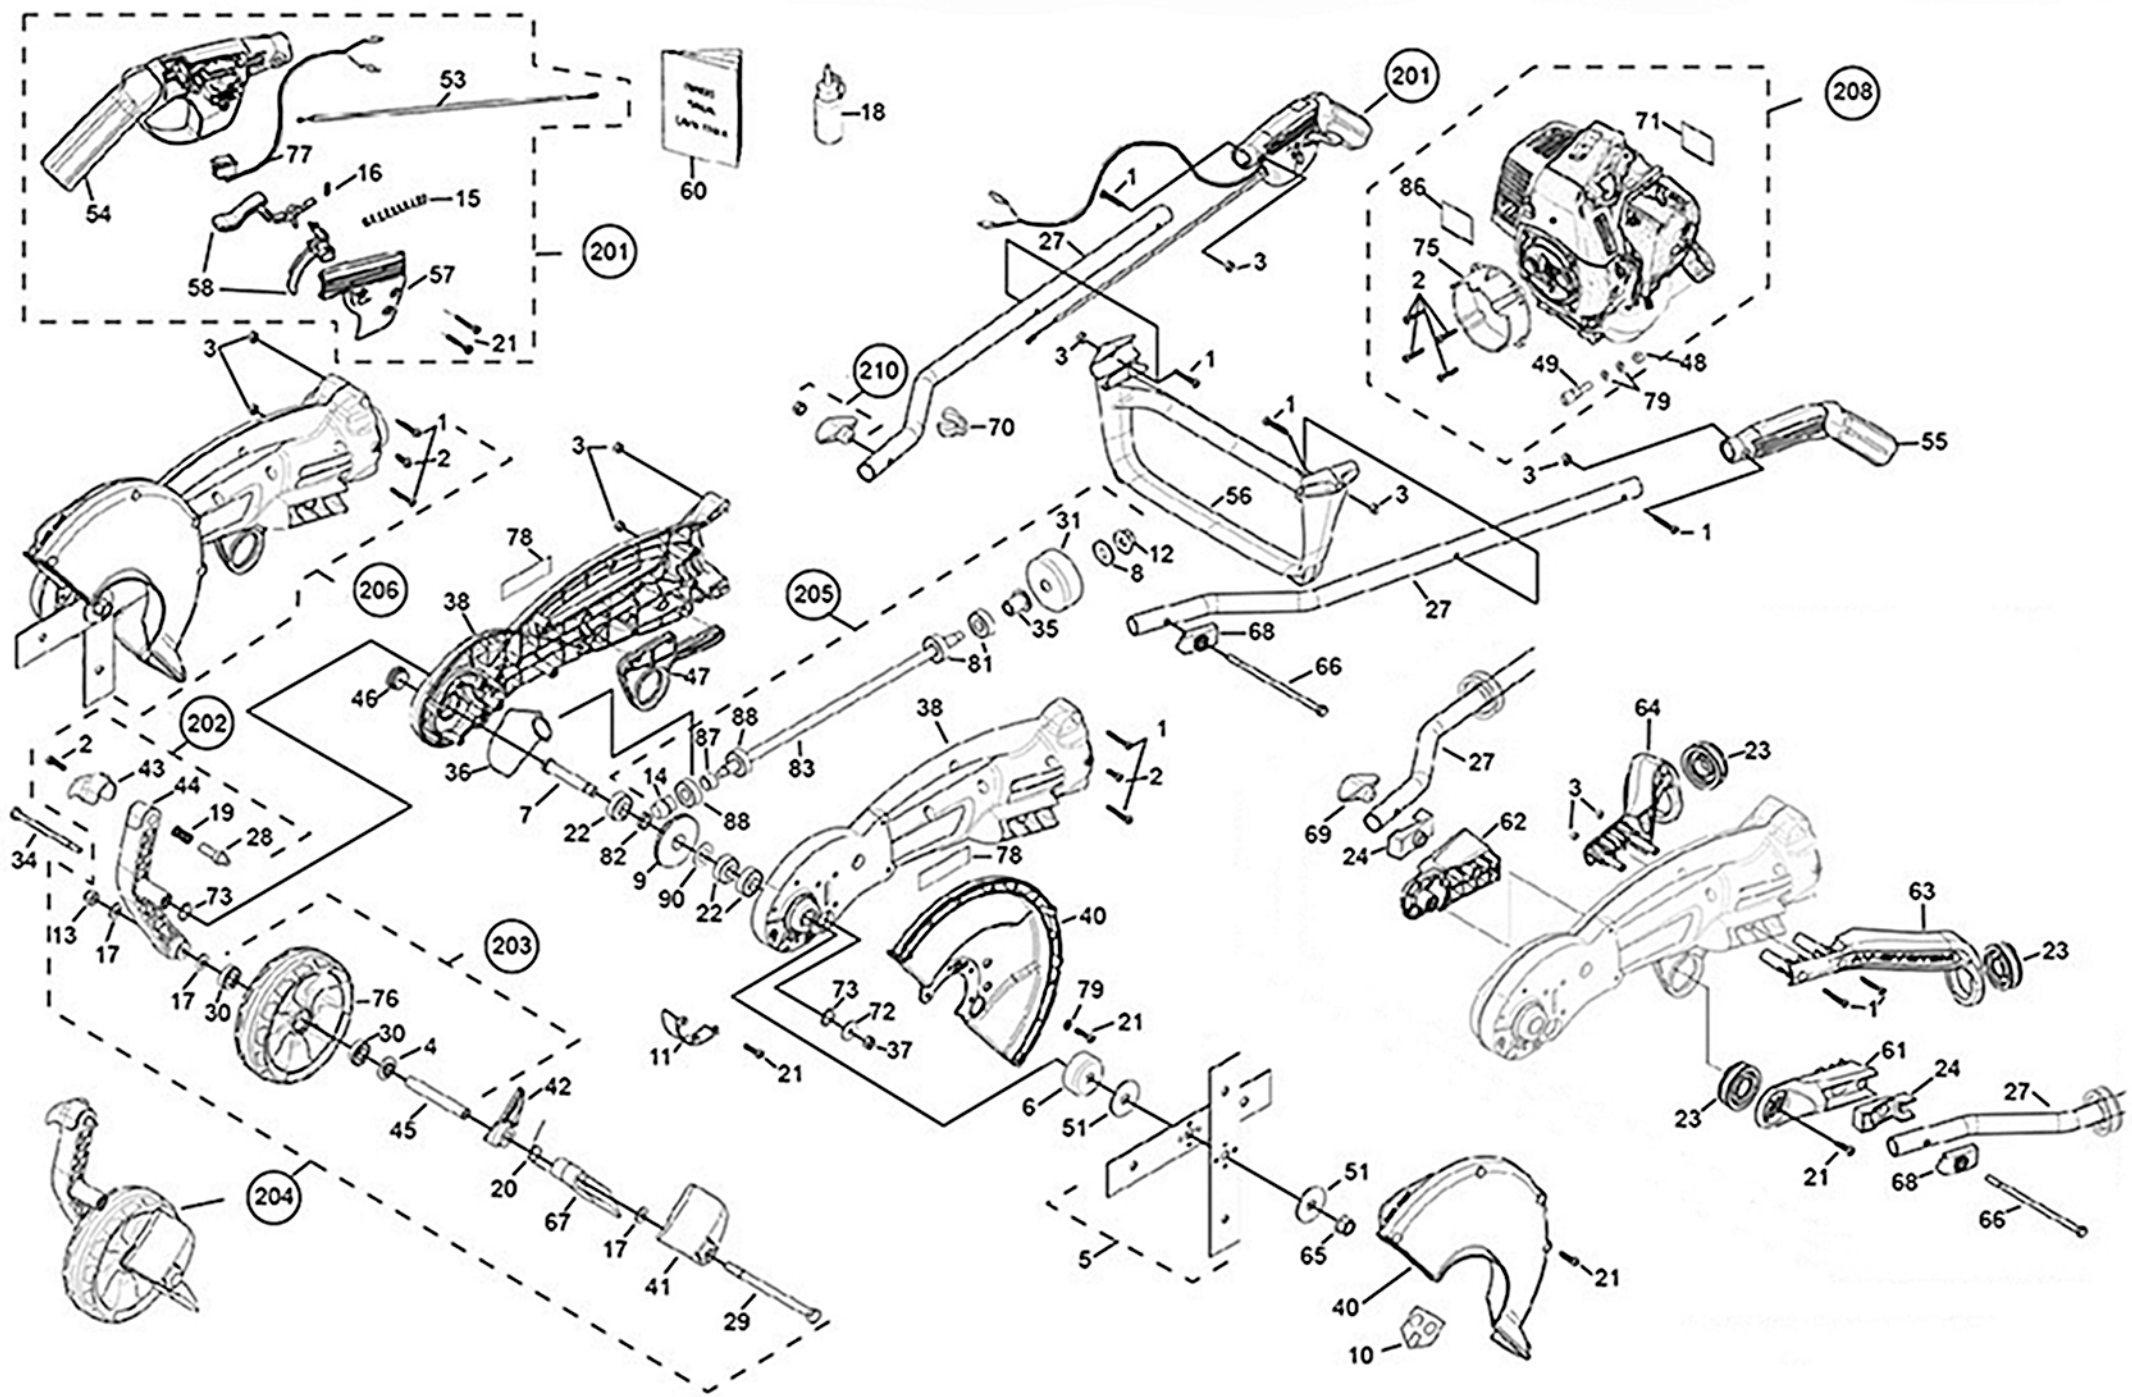

ATOM MODEL 581 EDGER MITSUBISHI TLE33cc ENGINE

200914

ATOM MODEL: 581 EDGER with TLE33 Mitsubishi engine

PART NO: 20581

Key	Part No	Substitute Part No	Description	Key	Part No	Substitute Part No	Description	Key	Part No	Substitute Part No	Description
1	40650		SCREW M5x 36 TORX25	36	62917		SEAL EDGER GEAR	72	63327		WASHER 26x1.6x6.6
2	40651		SCREW M6x16 TORX25	37	62919		NUT NYLOC 1/4 UNC	73	63348		O-RING 18x4mm
3	40652		NUT NYLOC M5	38	63434ARN		ASSY PRO RED STAGE 1	75	63361RN		MOUNT ENGINE PRO
4	42111		SEAL 27.2x12.6 WHEEL	40	63808WE		SET COV BLADE OUTER/INNER	76	63363BS		WHEEL WITH RUBBER PRO
5	43105		BLADE SET 10.2/3 (271mm)	41	62930RN		DEFLECT DEB LIMIT BODY RED	77	63400		ROCKER SWITCH WITH WIRE
6	43112		DRUM BLADE	42	62931RN		DEFLECT DEB LIMIT CAP RED	78	63408		LABEL ATOM PRO EDGER
7	43114		SHAFT BLADE EDGER	43	62932RN		HEIGHT ADJ HANDLE RED	79	63457		WASHER 6.4x12.5x1.5 ZP
8	43116		PRO DRUM WASH 45x12.2x2	44	63811ARN		ASSY ARM WITH ADJ PRO RED	81	63474		BEARING 32x10x12
9	43122		GEAR CROWN PRO	45	62934		TUBE WHEEL 94mm EDGER	82	63981		SPACER OD19xD12x4.2
10	43128	64378	LABEL WARN COVER	46	62936WN		DUST CAP EDGER	83	63792		SHAFT MAIN PRO 405mm
11	43155		BODY MAIN SHIELD PRO	47	62942RN		AV MOUNT PLATE PRO	87	44436		PRO BEAR SPACER L13.1mm
12	43163		NUT FLANGE 3/8 UNC Y ZP	48	63169		NUT M6 x 1	88	64950	63474	BEARING 32x10x12
13	43172		NUT NYLOC 3/8 UNC w/AXLE ZP	49	62968		PRO CARBY CABLE CONN M6x1.0	90	62965		WASH THRUST 12x26x1.5
14	43176		GEAR PINION 25.5mm LENGTH	51	62983		WASHER BLADES 54x12.2x2	201	63433AM		ASSY RH HDL MITS 581-585
15	43198		SPRING TRIGGER COMPRESS	53	63002		CABLE THROTTLE 910+62	202	63811ARN		ASSY ARM WITH ADJ PRO RED
16	43199		SPRING SMALL INTERLOCK	54	63017BS		HANDLE RH WITH RUBBER	203	63870A		ASSY WHEEL 560,570,580
17	43218		WASHER 3/8 ZP 20x1.8x26	55	63019BS		HANDLE LH WITH RUBBER	204	63436ARN		ASSY WH & ARM PRO
18	43227		GREASE & DISPENSER	56	63020WE		HANDLE CROSS BRACE	205	64952A		ASSY SHAFT PRO w/BUSH
19	43452		SPRING HT ADJ ARM COMPR	57	63021WP		COVER RH HANDLE	206	63882ARN		ASSY PRO RED STAGE 2
20	43719		SPRING DEFLECTOR DEBRIS	58	63883S		SET TRIGGER & INTERLOCK	208	63869A		ASSY ENG MITSU TLE33
21	43790		SCREW M5.5x22 TORX25	60	21775		MANUAL ALL MODELS	210	63488A		ASSY HANDLE KNOB+NUT
22	43860		BEARING 32x10x12+4mm	61	63028RN		AV MOUNT PRO LH	<div style="border: 1px solid black; padding: 10px; text-align: center;"> For information on the TLE33 engine go to Ref 768 at 'Petrol Engines, Parts and Drawings'. </div>			
23	63220BS		AV RUBBER ROUND	62	63029RN		AV MOUNT PRO RH				
24	63401BS		AV SADDLE RUBBER	63	63030RP		AV SUPPORT PRO LH HANDLE				
27	44060		HANDLE TUBE	64	63031RP		AV SUPPORT PRO RH HANDLE				
28	62723		PIN ADJ M6x1.0 THREAD	65	63033		NUT RECESSED RH M12x1.75				
29	44304		BOLT WH AXLE 3/8x5.5	66	63049		BOLT HEX 6.5x1/4 BSW				
30	44305		BEARING WH 28x8x12.8	67	63184BS	62929RN	DEFLECTOR DEBRIS RED				
31	44312		DRUM CUP PRO 79x32	68	63187BN		CAPTIVE PLATE 1/4 HEX PIECE				
34	62843		BOLT HEX 3.5x1/4 BSW WL/ARM	70	63217BN		CLIP - HANDLE CABLE&WIRE				
35	64119		HUB SINTERED 11.5	71	63219		LABEL HOT MOTOR/OIL CLEAN				