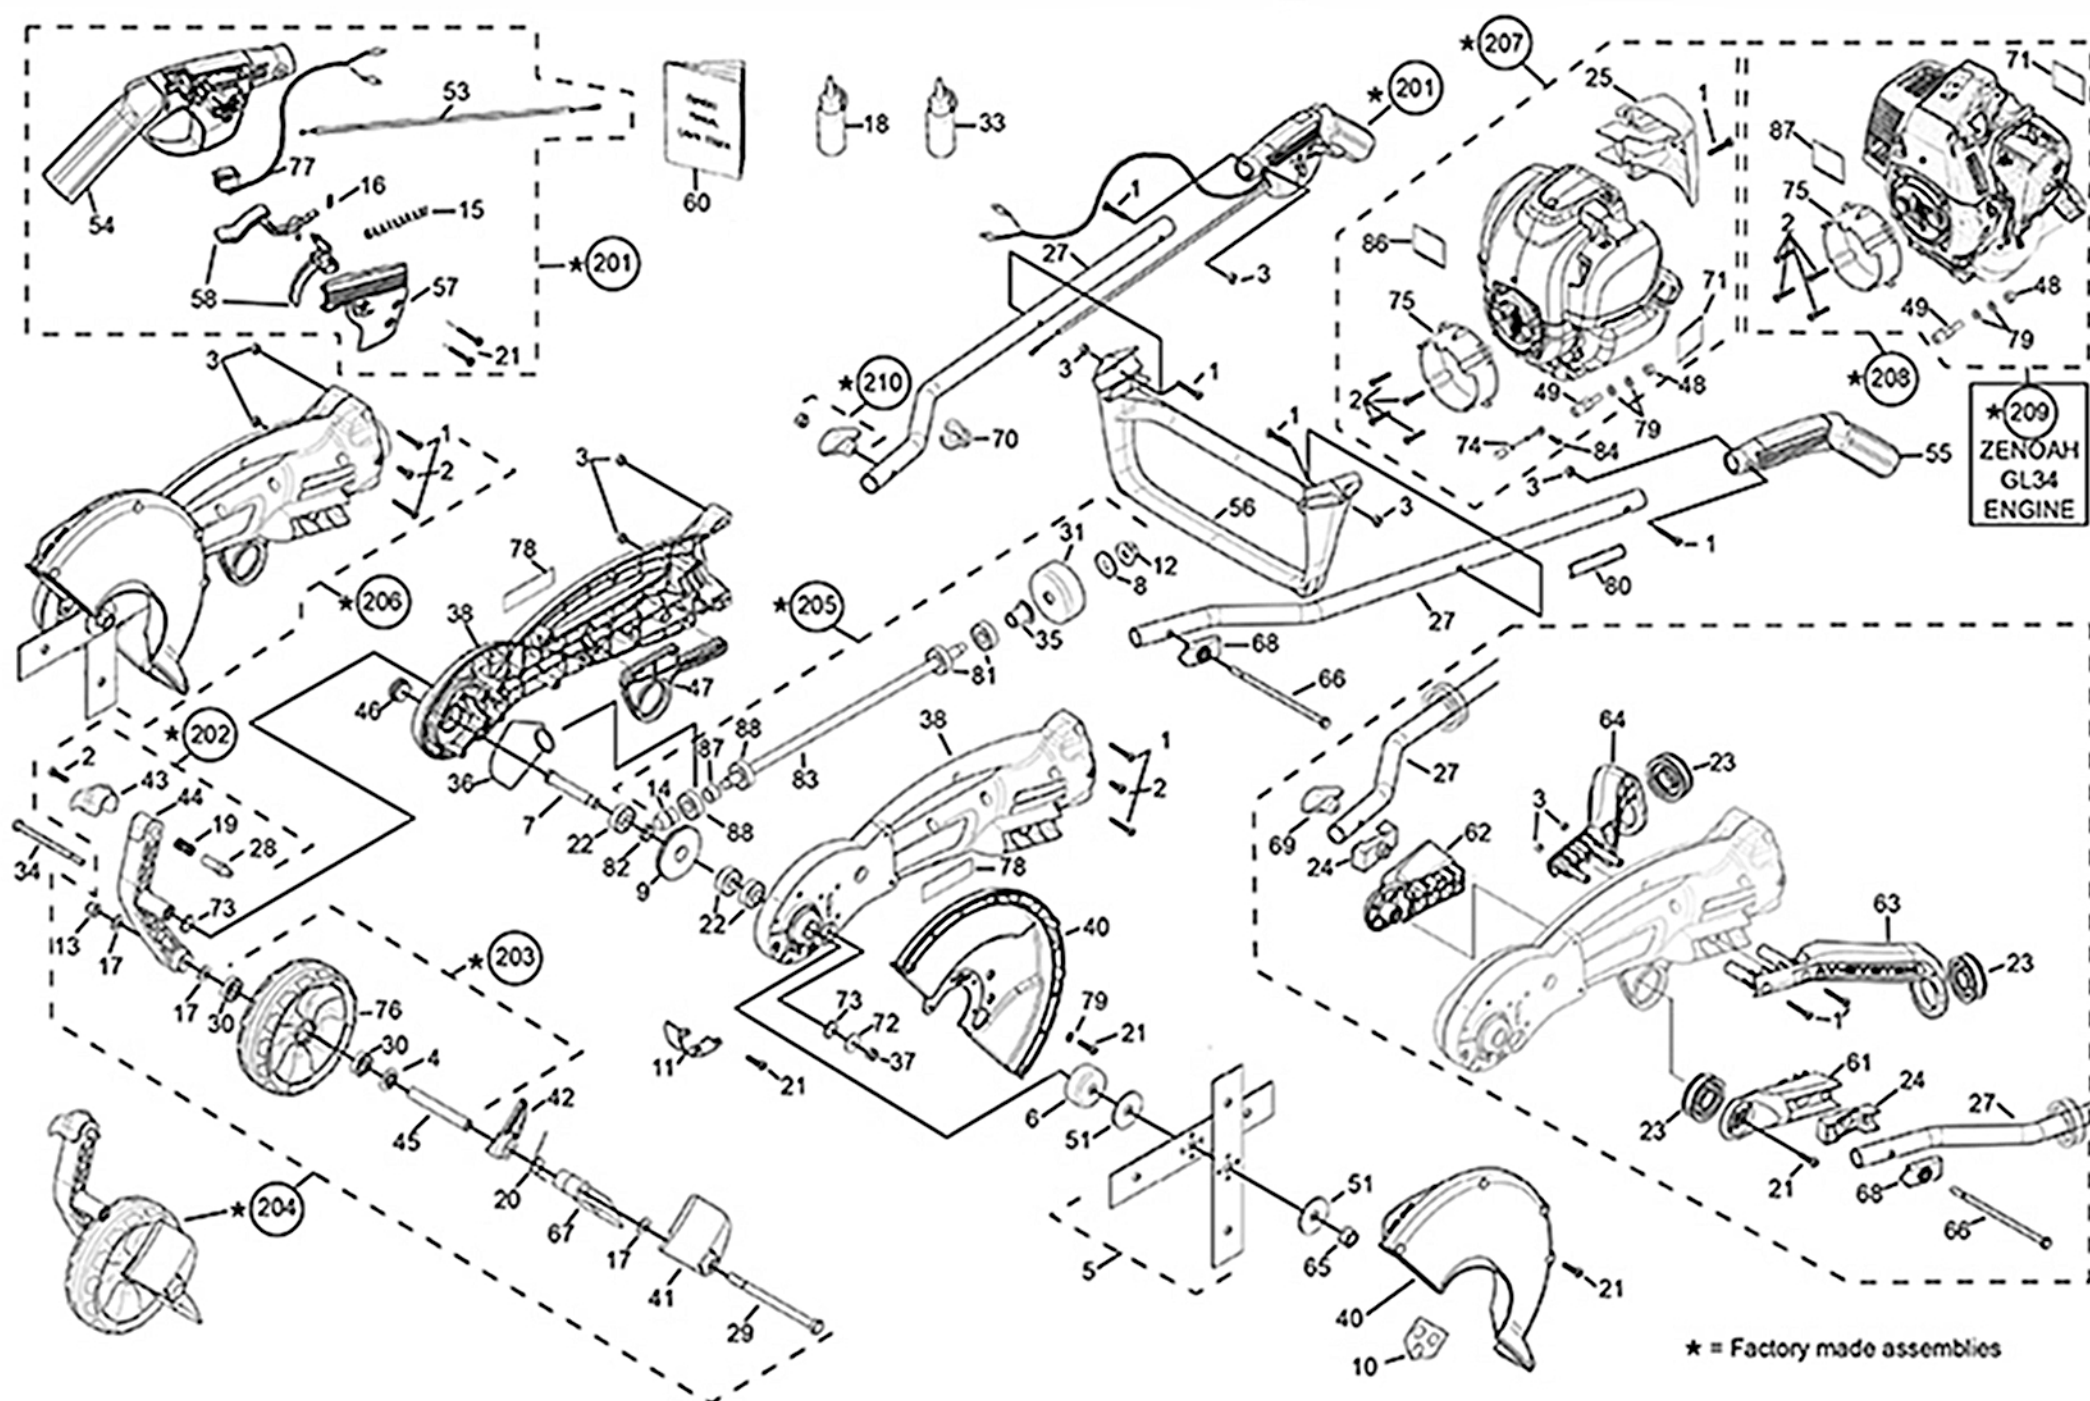

ATOM 560 EDGER WITH GX35 HONDA ENGINE

* = Factory made assemblies

1/06/2022

ATOM MODEL: 560 PRO EDGER with GX35 engine

PART NO: 20560

Key	Part No	Substitute Part No	Description	Key	Part No	Substitute Part No	Description	Key	Part No	Substitute Part No	Description
1	40650		SCREW M5x36 TORX25	34	62843		BOLT HEX 3.5x1/4 BSW	70	63217BN		CLIP-HANDLE CABLE&WIRE
2	40651		SCREW M6x16	35	62912	64119	HUB SINTERED 11.5mm	71	63219		LABEL HOT MOTOR/OIL CLEAN
3	40652		NUT NYLOC M5	36	62917		SEAL EDGER GEAR	72	63327		WASHER 26x1.6x6.6
4	42111		SEAL 27.2x12.6 WHEEL	37	62919		NUT NYLOC 1/4 BSW	73	63348		O-RING 18 x 4mm
5	43105		BLADE SET 10.2/3 (271mm)	38	63897RN	63434ARN	ASSY PRO RED ST1	74	63355		GROUND WIRE
6	43112		DRUM BLADE	40	63808WE		SET COV BLADE OUTER/INNER	75	63361RN		MOUNT ENGINE PRO
7	43114	65351A	BLADE SHAFT ASSY MK3	41	62930RN		DEFLECT DEB LIMIT BODY RED	76	63363BS		WHEEL WITH RUBBER PRO
8	43116		PRO DRUM WASH 45x12.2x2	42	62931RN		DEFLECT DEB LIMIT CAP RED	77	63400		ROCKER SWITCH WITH WIRE
9	43122		GEAR CROWN PRO	43	62932RN		HEIGHT ADJ HANDLE RED	78	63408		LABEL ATOM PRO EDGER
10	43128	64378	LABEL WARN BLADE COVER	44	63811ARN		ASSY ARM WITH ADJ PRO RED	79	63457		WASHER 6.4x12.5x1.5
11	43155		BODY MAIN SHIELD PRO	45	62934		TUBE WHEEL 94mm	80	63466	64378	LABEL WARN BLADE COVER
12	43163		NUT FLANGE 3/8 UNC	46	62936WN		DUST CAP EDGER	81	63474		BEARING 32x10x12
13	43172		NUT NYLOC 3/8 UNC w/AXLE	47	62942RN		AV MOUNT PLATE PRO	82	63981		SPACER OD18xID12x4.2
14	43176		GEAR PINION 25.5mm	48	63169		NUT M6x1.0	83	63792		SHAFT MAIN PRO 405mm
15	43198		SPRING TRIGGER COMPRESS	49	62968		CABLE CONNECTOR M6x1.0	84	43181		SCREW M5x12
16	43199		SPRING SMALL	51	62983		WASHER BLADES 54x12.2x2	87	44436		PRO BEARINGS SPACER
17	43218		WASHER 3/8 ZP 20x1.8x26	53	63002		CABLE THROTTLE 910+62	88	63474		BEARING 32x10x12
18	43227		GREASE & DISPENSER	54	63017BS		HANDLE RH WITH RUBBER	201	63433AR		ASSY RH HANDLE 441-481
19	43452		SPRING HT ADJ ARM COMPR	55	63019BS		HANDLE LH WITH RUBBER	202	63811ARN		ASSY ARM WITH ADJ PRO RED
20	43719		SPRING DEFLECTOR DEBRIS	56	63020WE		HANDLE CROSS BRACE	203	63870A		ASSY WHEEL 560,570,580
21	43790		SCREW M5.5x22	57	63021BP	63021WP	COVER RH HANDLE GREY	204	63436ARN		ASSY WHEEL+ARM PRO
22	43860		BEARING 32x10x12+4mm	58	63883S		SET TRIGGER & INTERLOCK	205	63807A	64952A	ASSY SHAFT PRO w/BUSH
23	63220BS		AV RUBBER ROUND	60	21775		MANUAL ALL MODELS	206	63882ARN		ASSY BODY PRO RED ST 2
24	63401BS		AV SADDLE RUBBER	61	63028RN	63028RP	AV MOUNT PRO LH	207	48002A		ASSY ENGINE HONDA GX35
25	43965RN		GX35 AIR DEFLECTOR	62	63029RN	63029RP	AV MOUNT PRO RH	208	63869A		ASSY ENGINE MITS TLE33
27	44060		HANDLE TUBE	63	63030RP		AV SUPPORT PRO LH HANDLE	209	43947	63869A	ASSY ENGINE MITS TLE33
28	62723		PIN ADJ M6x1.0 THREAD	64	63031RP		AV SUPPORT PRO RH HANDLE	210	63488A		ASSY HANDLE KNOB+NUT
29	44304		BOLT WHEEL AXLE 3/8x5.5	65	63033		NUT RECESSED RH M12x1.75	211	64072		CLUTCH ASSY TLE33
30	44305		BEARING WH 28x8x12.8mm	66	63049		BOLT HEX 6.5x1/4 BSW	212	46159		CLUTCH ASSY G3K/G34L
31	44312		DRUM CUP PRO 79x32mm	67	63184BS	62929RN	DEFLECTOR DEBRIS RED	213	64326		CLUTCH ASSY GX35
33	48100		OIL100ml (Hon GX31&GX35)	68	63187BN		CAPTIVE PLATE 1/4 HEX PIECE	214	64952A		ASSY SHAFT PRO w/BUSH