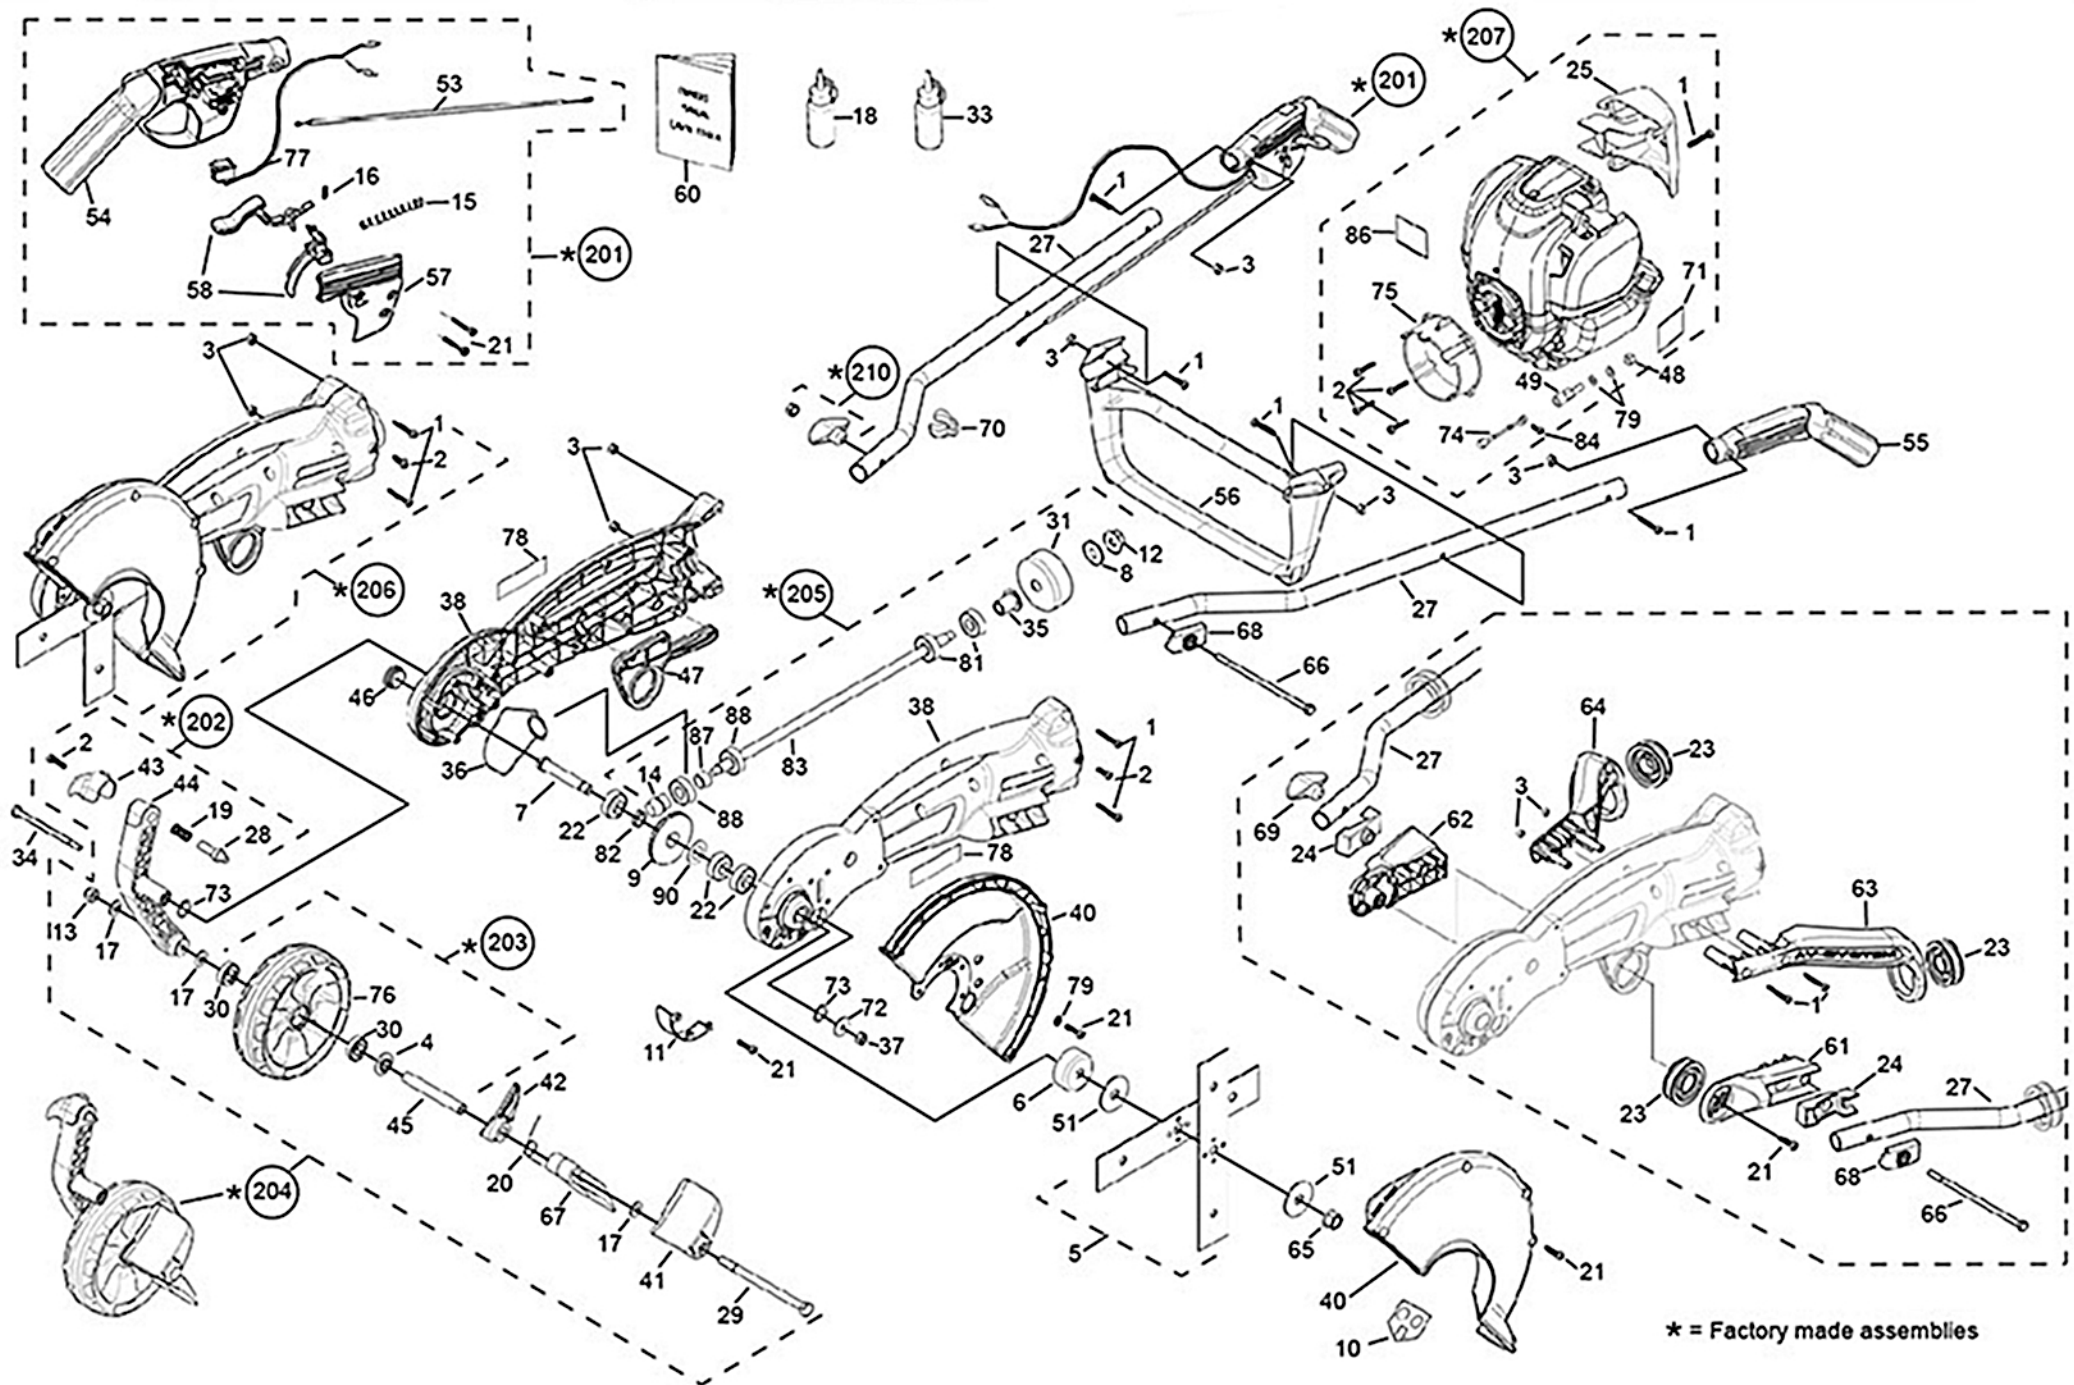

ATOM LAWN EDGER 561

* = Factory made assemblies

ATOM MODEL: 561 PRO EDGER with GX35 engine

PART NO: 20561

Key	Part No	Substitute Part No	NLA	Description	Order Part	Key	Part No	Substitute Part No	NLA	Description	Order Part	Key	Part No	Substitute Part No	NLA	Description	Order Part
1	40650			SCREW M5x36 TORX25		36	62917			SEAL EDGER GEAR		74	63355			GROUND WIRE	
2	40651			SCREW M6x16 TORX25		37	62919			NUT NYLOC 1/4 UNC		75	63361RN			MOUNT ENGINE PRO	
3	40652			NUT NYLOC M5		38	63434ARN			ASSY PRO RED STAGE 1		76	63363BS			WHEEL WITH RUBBER PRO	
4	42111			SEAL 27.2 x 12.6 WHEEL		40	63808WE			SET COV BLADE OUTER/INNER		77	63400			ROCKER SWITCH WITH WIRE	
5	43105			BLADE SET 10.2/3 (271mm)		41	62930RN			DEFLECT DEB LIMIT BODY RED		78	63408			LABEL ATOM PRO EDGER	
6	43112			DRUM BLADE		42	62931RN			DEFLECT DEB LIMIT CAP RED		79	63457			WASHER 6.4x12.5x1.5 ZP	
7	43114	65351A		BLADE SHAFT ASSY MK3		43	62932RN			HEIGHT ADJ HANDLE RED		80	63466	64378		LABEL WARN BLADE COVER	
8	43116			PRO DRUM WASHER 45x12.2x2		44	63811ARN			ASSY ARM WITH ADJ PRO RED		81	63474			BEARING 32x10x12	
9	43122			GEAR CROWN PRO		45	62934			TUBE WHEEL 94mm EDGER		82	63981			SPACER OD18xD12x4.2	
10	43128	64378		LABEL WARN BLADE COVER		46	62936WN			DUST CAP EDGER		83	63792			SHAFT MAIN PRO 405mm	
11	43155			BODY MAIN SHIELD PRO		47	62942RN			AV MOUNT PLATE PRO		84	43181			SCREW M5x12	
12	43163			NUT FLANGE 3/8 UNC		48	63169			NUT M6 x 1.0		87	44436			PRO BEARINGS SPACER L13.1mm	
13	43172			NUT NYLOC 3/8 UNC w/AXLE		49	62968			PRO CARBY CABLE CONN M6x1.0		88	64950	63474		BEARING 32X10X12	
14	43176			GEAR PINION 25.5mm		51	62983			WASHER BLADES 54x12.2x2		89	64952A			ASSY SHAFT PRO WITH BUSH	
15	43198			SPRING TRIGGER COMPRESS		53	63002			CABLE THROTTLE 910+62		90	62965			WASHER THRUST 12x26x1.5	
16	43199			SPRING SMALL INTERLOCK		54	63017BS			HANDLE RH WITH RUBBER		201	63433AR			ASSY RH HDL GX25	
17	43218			WASHER 3/8 ZP 20x1.8x26		55	63019BS			HANDLE LH WITH RUBBER		202	63811ARN			ASSY ARM WITH ADJ PRO RED	
18	43227			GREASE & DISPENSER		56	63020WE			HANDLE CROSS BRACE		203	63870A			ASSY WHEEL 560-570-580	
19	43452			SPRING HT ADJ ARM COMPR		57	63021WP			COVER RH HANDLE GREY		204	63436ARN			ASSY WH&ARM PRO 560/580-561	
20	43719			SPRING DEFLECTOR DEBRIS		58	63883S			SET TRIGGER & INTERLOCK		205	63807A	64952A		ASSY SHAFT PRO WITH BUSH	
21	43790			SCREW M5.5x22 TORX25		60	21775			MANUAL ALL MODELS		206	63882ARN			ASSY PRO RED ST2	
22	43860			BEARING 32x10x12+4mm		61	63028RN	63028RP		AV MOUNT PRO LH		207	48002A			ASSY ENGINE HONDA GX35	
23	63220BS			AV RUBBER ROUND		62	63029RN	63029RP		AV MOUNT PRO RH		210	63488A			ASSY HANDLE KNOB+NUT	
24	63401BS			AV SADDLE RUBBER		63	63030RP			AV SUPPORT PRO LH HANDLE		213	64326			GX35-GX31 CLUTCH ASSY (10.25)	
25	43965RN			GX35 AIR DEFLECTOR		64	63031RP			AV SUPPORT PRO RH HANDLE							
27	44060			HANDLE TUBE		65	63033			NUT RECESSED RH M12x1.75							
28	62723			PIN ADJ M6x1.0 THREAD		66	63049			BOLT HEX 6.5x1/4 BSW							
29	44304			BOLT WHEEL AXLE 3/8x5.5		67	63184BS	62929RN		DEFLECTOR DEBRIS RED							
30	44305			BEARING WH 28x8x12.8		68	63187BN			CAPTIVE PLATE 1/4 HEX BOLT							
31	44312			DRUM CUP PRO 79x32mm		70	63217BN			CLIP-HANDLE CABLE&WIRE							
33	48100			OIL100ml (Hon GX31&GX35)		71	63219			LABEL HOT MOTOR/OIL CLEAN							
34	62843			BOLT HEX 3.5x1/4 BSW		72	63327			WASHER 26x1.6x6.6 ZP							
35	62912	64119		HUB SINTERED 11.5mm		73	63348			O-RING 18 x 4mm							