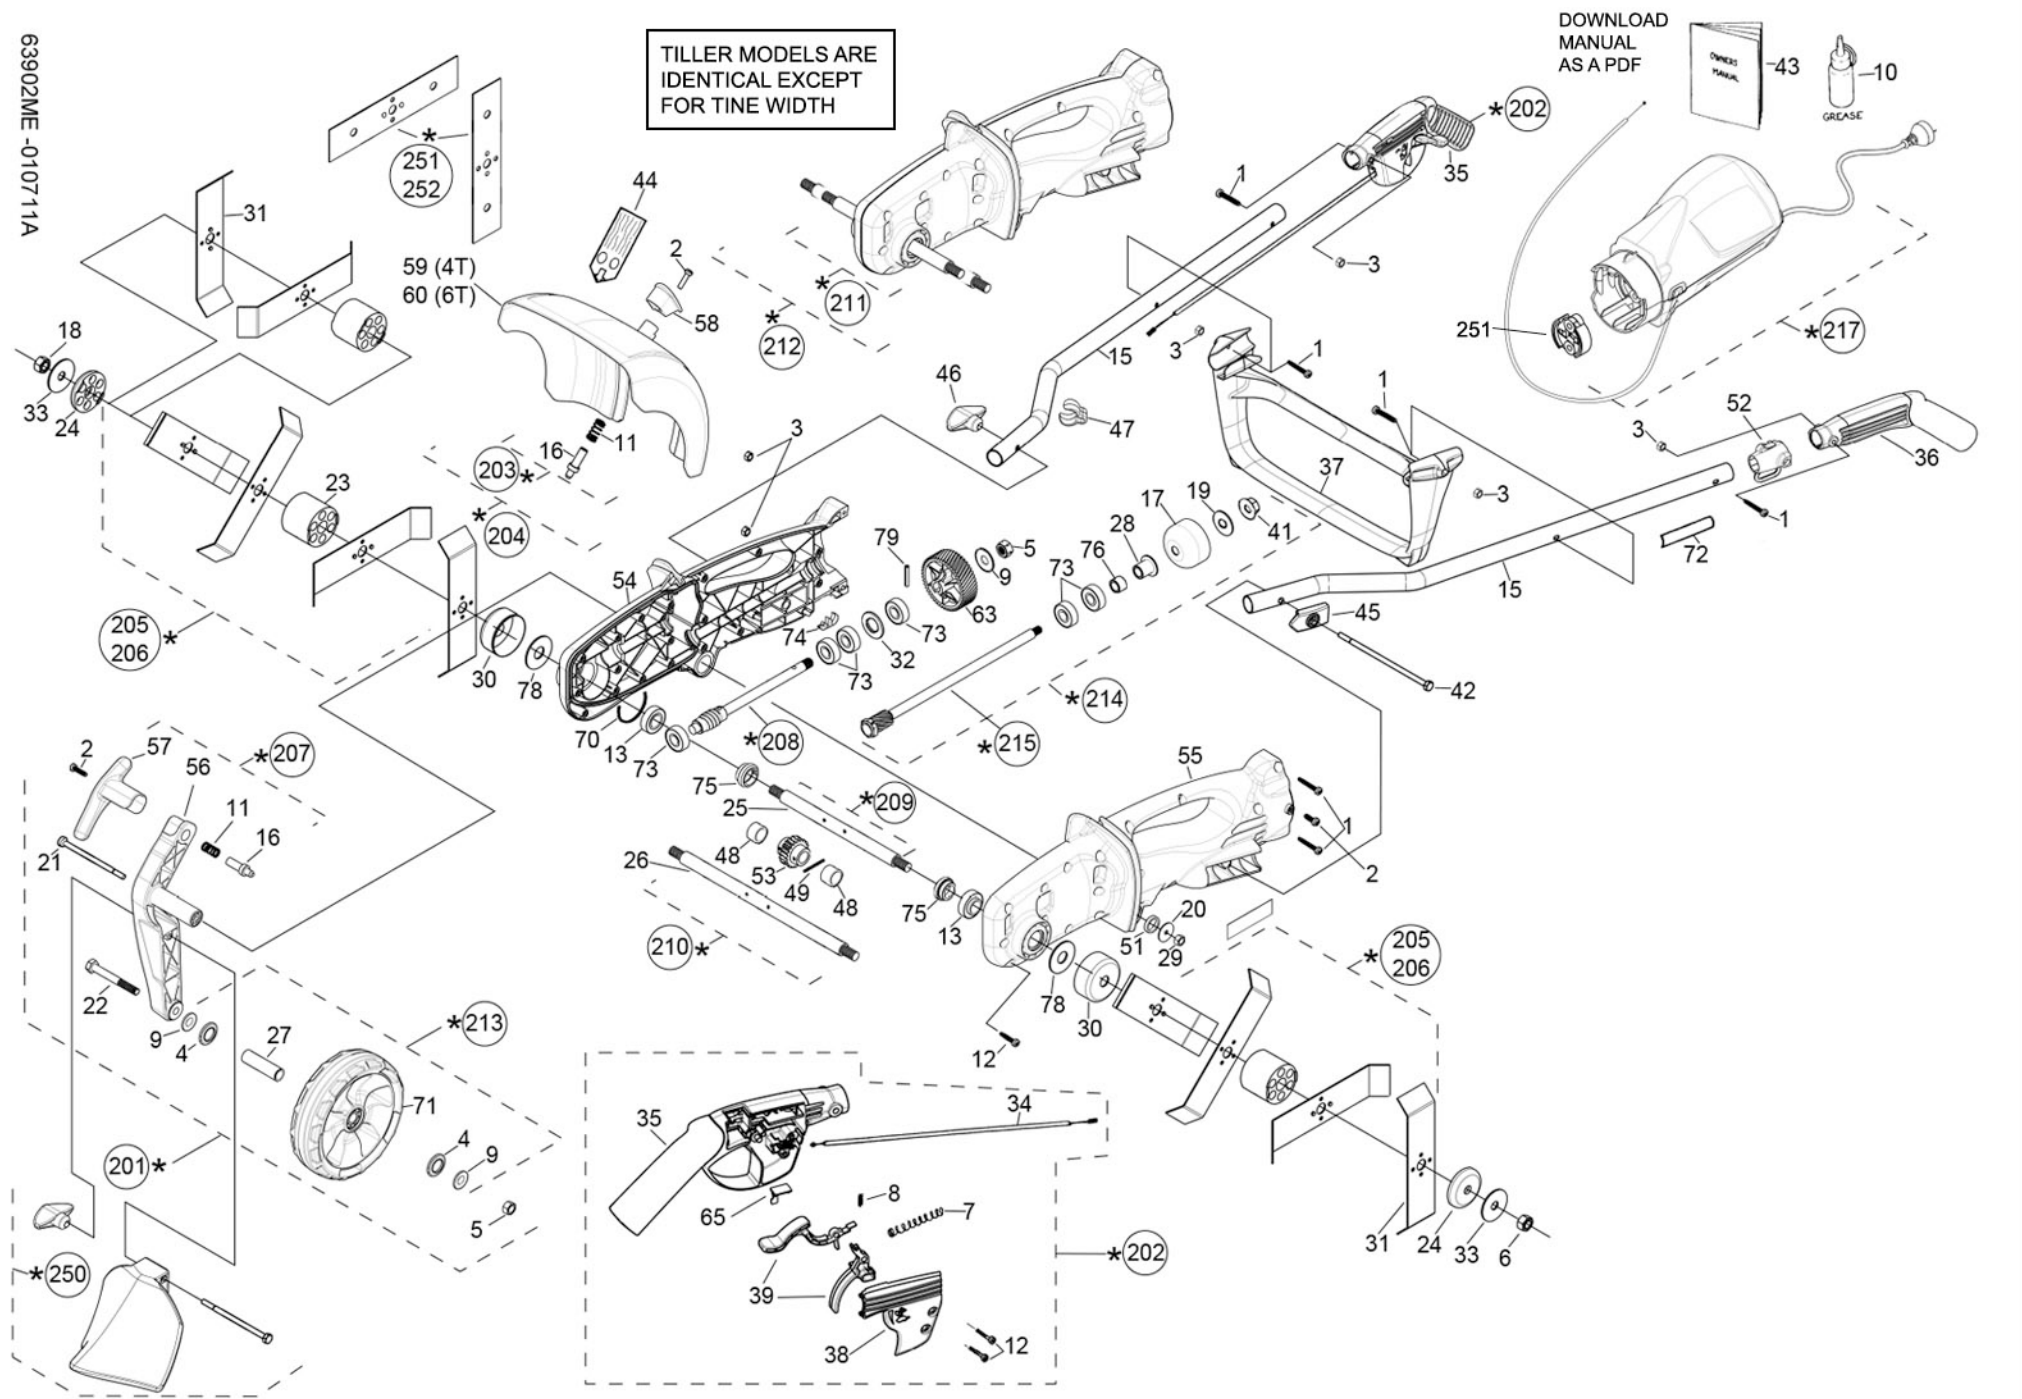

63902ME-010711A

TILLER MODELS ARE IDENTICAL EXCEPT FOR TINE WIDTH

DOWNLOAD MANUAL AS A PDF

7/06/2022

ATOM MODEL: TILLER 710-4T & 710-6T ELECTRIC

PART NO: 21710-4T & 21710-6T

Key	Part No	Substitute Part No	Description	Key	Part No	Substitute Part No	Description	Key	Part No	Substitute Part No	NLA	Description
1	40650		SCREW M5x36mm TORX25	34	63002		CABLE THROTTLE 910+62	70	63439			SEAL U GEAR BOX TILLER
2	40651		SCREW M6x16mm TORX25	35	63471BP	63471WP	HANDLE RH DOMESTIC	71	63445BP	64967BP		EDGER DOM WHEEL
3	40652		NUT NYLOC M5	36	63472BP	63472WP	HANDLE LH DOMESTIC	72	63466B	64378		LABEL WARN BLADE COVER
4	42111		SEAL 27.2x12.6 WHEEL	37	63020WE		HANDLE CROSS BRACE	73	63474			BEARING 32x10x12
5	43172		NUT NYLOC 3/8 UNC	38	63021WP		COVER RH HANDLE GREY	74	63533WE			HOOK EDGER CABLE BODY
6	43173		NUT M12x1.75 RH	39	63022WN	63883S	SET TRIG & INTERLOCK	75	63771		X	SPACER GREASE SAVER TILLER
7	43198		SPRING TRIGGER COMPRESS	40	63023WN	63883S	SET TRIG & INTERLOCK	76	63772			SPACER MAIN SHAFT TILLER
8	43199		SPRING SMALL INTERLOCK	41	63032	43163	NUT FLANGE 3/8 UNC	77	63867			NUT 3/8 HOLDING
9	43218		WASHER 3/8 20x1.8x26	42	63049		BOLT HEX 6.5x1/4 BSW	78	63868			WASHER 25X17X2
10	43227		GREASE & DISPENSER	43	21775		MANUAL ALL MODELS	79	63275			PIN ROLL 5 x 30
11	43452		SPRING HT ADJ ARM COMPR	44	63065		LABEL WARN TILLER GUARD					
12	43790		SCREW M5.5x22	45	63187BN		CAPTIVE PLATE 1/4 HEX BOLT					
13	43868		BEARING 6003-2RS 4mm	46	63488A		HANDLE KNOB					
14	44006		NUT 1/4 UNC ZP (10.9mmAF)	47	63217BN		CLIP-HANDLE CABLE&WIRE					
15	44060		HANDLE TUBE	48	63261		SPACER TILLER GEAR STEEL					
16	62723		PIN ADJ M6x1.0mm THREAD	49	63269		PIN ROLL 6 x 30					
17	44318		DRUM CLUTCH CUP 54mm	50	63440		PIN ROLL 5 x18					
18	45112		NUT M12x1.75 LH	51	63224		O-RING 20 x 2mm					
19	63277		WASHER CL DRUM 12x27x2	52	63016WE		CORD ANCHOR					
20	62795		WASHER 30 X 1.6 X 1/4 HOLE	53	63368		GEAR 10:1 WORM DRIVE					
21	62843		HEX BOLT 3.5x1/4 BSW	54	63912GN	63912WN	SET LH+RH BODY TILLER GREY					
22	62844		HEX BOLT 3x3/8 BSW	55	63912RN	63912WN	SET LH+RH BODY TILLER GREY					
23	62851WP		SPACER TINE LARGE 45.5mm	56	63376WP		ARM WHEEL TILLER					
24	62852WP		SPACER TINE SMALL 10mm	57	63377WP		HEIGHT ADJ HANDLE ARM					
25	62891		SHAFT TINE 250mm	58	63378WP		KNOB COVER TILLER					
26	62892		SHAFT TINE 350mm	59	63872AWE		COVER TINE 250 (U-GAP 87)					
27	62903		SPACER WHEEL 41.5mm	60	63873AWE		COVER TINE 350 (U-GAP 87)					
28	62912	64119	HUB SINTERED 11.5mm	61	63384		SEAL GEAR TILLER					
29	62919		NUT NYLOC 1/4 BSW	62	63781		DR GEAR HELIX 10T					
30	62921		DRUM TINE 17mm	63	63780		DR GEAR HELIX 38T					
31	62948		TILLER TINE	64	63387	63978A	ASSY SHAFT GEAR 38/10T					
32	62982		BEARING WASHER 32x18x1.6	65	63018WE		BLOCK SWITCH PLUG					
33	62983		WASHER BLADES 54x12.2x2	69	63411A		ASSY TILLER WORM & SHAFT					