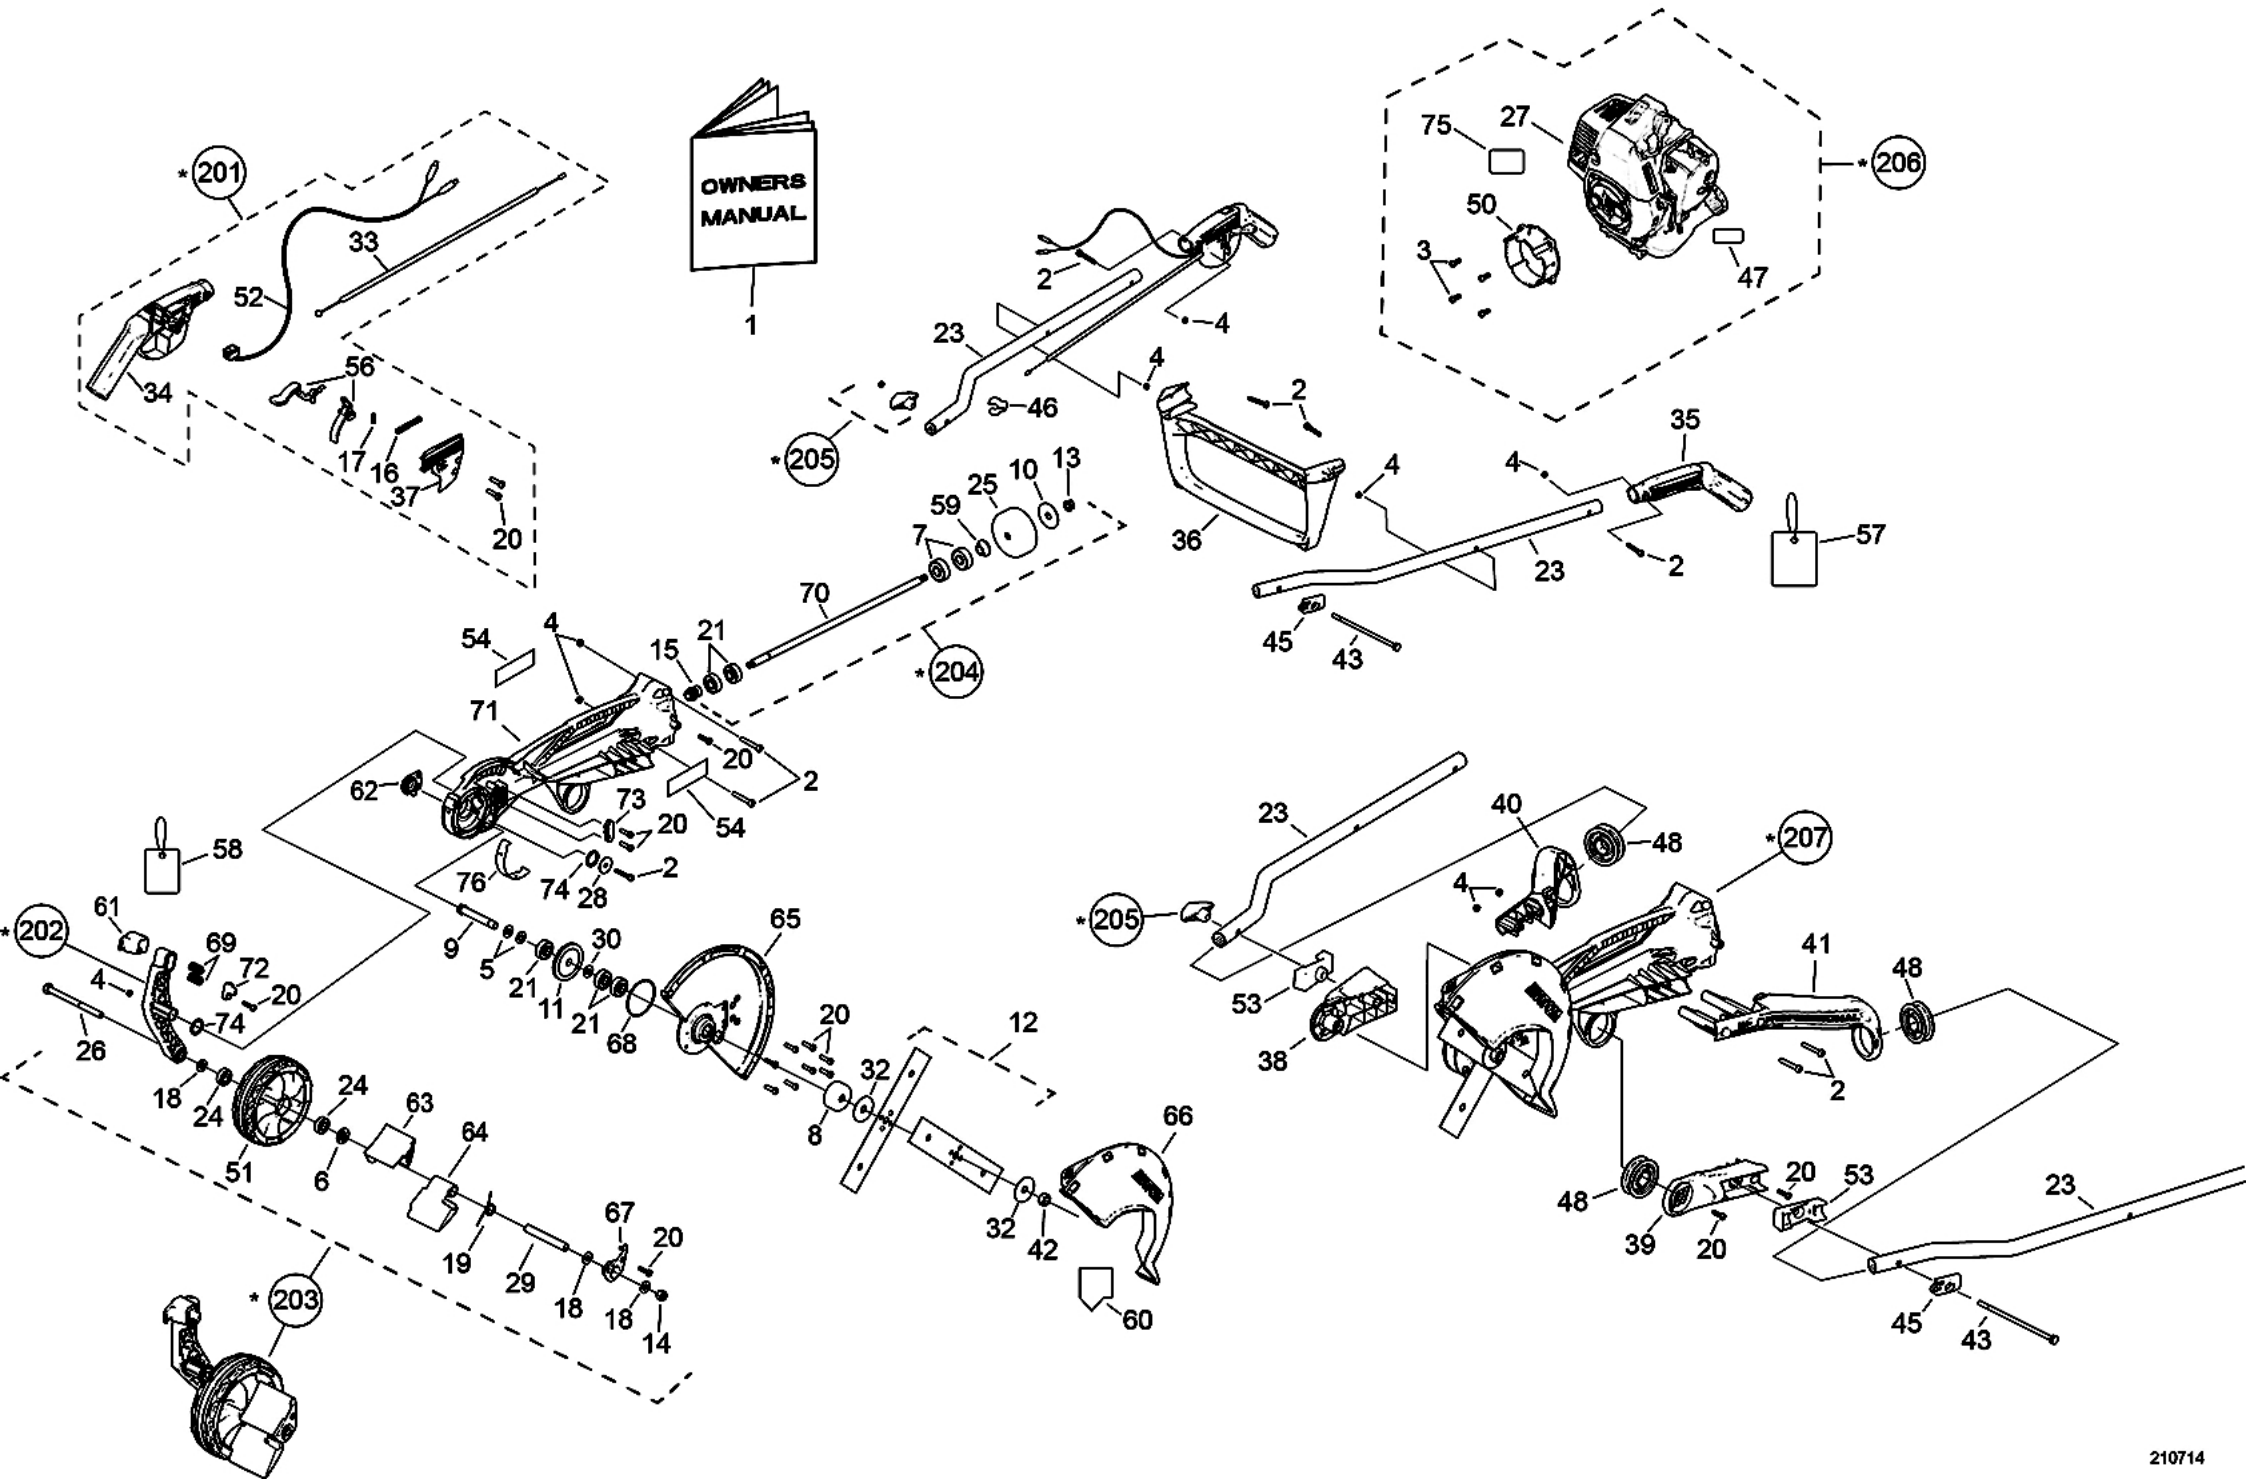

ATOM PRO LAWN EDGER MODEL 582

ATOM MODEL: 582 PRO EDGER with TLE33 Mitsubishi engine

PART NO: 20582

Key	Part No	Substitute Part No	Description	Key	Part No	Substitute Part No	Description	Key	Part No	Substitute Part No	Description
1	21775		MANUAL ALL MODELS	34	63017BS		HANDLE RH WITH RUBBER	68	65164		O-RING ID 63 x 2.0mm
2	40650		SCREW M5x36 TORX	35	63019BS		HANDLE LH WITH RUBBER	69	65177		SPRING HEIGHT ADJ DOM/PRO V2
3	40651		SCREW M6x16 TORX	36	63020WE		HANDLE CROSS BRACE	70	65275		SHAFT EDGER PRO MK2
4	40652		NUT NYLOC M5	37	63021WP		COVER RH HANDLE GREY	71	65279RN		EDGER PRO MAIN BODY MK2
5	40836		WASHER SPACER 2.1mm	38	63028RP		AV MOUNT PRO LH	72	63400		ROCKER SWITCH WITH WIRE
6	42111		SEAL 27.2x12.6 WHEEL	39	63029RP		AV MOUNT PRO RH	73	65281WN		EDGER PRO BEARING LOCATOR
7	43108		BEARING 6301-2RS 37x12x12	40	63031RP		AV SUPPORT PRO RH HANDLE	74	65282		O-RING 22 x 3mm
8	43112		DRUM BLADE	41	63030RP		AV SUPPORT PRO LH HANDLE	75	65292		LABEL EDG MODEL 582 TLE33 MK2
9	43114	65351A	BLADE SHAFT ASSY MK3	42	63033		NUT RECESSED RH M12 x 1.75	76	65294		SKID PLATE EDGER PRO MK2
10	43116		PRO DRUM WASHER 45x12.2x2	43	63049		BOLT HEX 6.5x1/4 BSW	201	63433AM		ASSY RH HDL MITSUBISHI
11	43122		GEAR CROWN PRO	45	63187BN		CAPTIVE PLATE 1/4 HEX PIECE	202	65135ARN		ASSY ARM WITH NUT
12	43105		BLADE SET 10.2/3-271mm	46	63217BN		CLIP - HANDLE CABLE & WIRE	203	65136ARN		ASSY WHEEL + ARM
13	43163		NUT FLANGE 3/8 UNC	47	63219		LABEL HOT MOTOR/OIL CLEAN	204	65302A		ASSY SHAFT PRO MK2
14	43172		NUT NYLOC 3/8 UNC	48	63220BS		AV RUBBER ROUND	205	633488A		ASSY HANDLE KNOB+NUT
15	43176		GEAR PINION 25.5mm LENGTH	50	63361RN		MOUNT ENGINE PRO	206	63869A		ASSY ENG MITS TLE33-EU5
16	43198		SPRING TRIGGER COMPRESS	51	63363BS		WHEEL WITH RUBBER PRO	207	65305ARN		ASSY PRO RED V2 STAGE 2
17	43199		SPRING SMALL	52	63400		ROCKER SWITCH WITH WIRE				
18	43218		WASHER 3/8 FLAT	53	63401BS		AV SADDLE RUBBER				
19	43719		SPRING DEFLECTOR DEBRIS	54	63408		LABEL ATOM PRO EDGER				
20	43790		SCREW M5.5x22	56	63883S		SET TRIGGER & INTERLOCK				
21	43860		BEARING 32x10x12+4mm	57	63953		TAG-MADE IN AUSTRALIA				
22	44060		HANDLE TUBE	58	63977		LABEL-TAG ADJ HEIGHT				
24	44305		AV RUBBER ROUND	59	64119		HUB SINTERED 11.5mm				
25	44312		AV SADDLE RUBBER	60	64378		LABEL WARN BLADE COVER				
26	44439		BOLT BSW HEX 3/8x5 WH AXLE	61	64960RN		EDGER PRO HGT ADJ HANDLE RED				
27	63869		ENG MITS TLE33-EU5	62	64962RN		EDGER PRO DUST CAP RED				
28	62795		WASHER 28.5x1.6x1/4 PRO MK2	63	64963RN		EDGER PRO DEBRI FLAP CASE RED				
29	62934		TUBE WHEEL 94mm EDGER	64	64964RN		EDGER RED DEBRI FLAP RED				
30	62965		WASH THRUST 12x26x1.0	65	64965WN		EDGER BLADE GUARD INNER				
32	62983		WASHER BLADES 54x12.2x2	66	64966WN		EDGER BLADE GUARD OUTER				
33	63002		CABLE THROTTLE 910X62mm	67	64985RN		EDGER PRO FLAP CASE COVER RED				