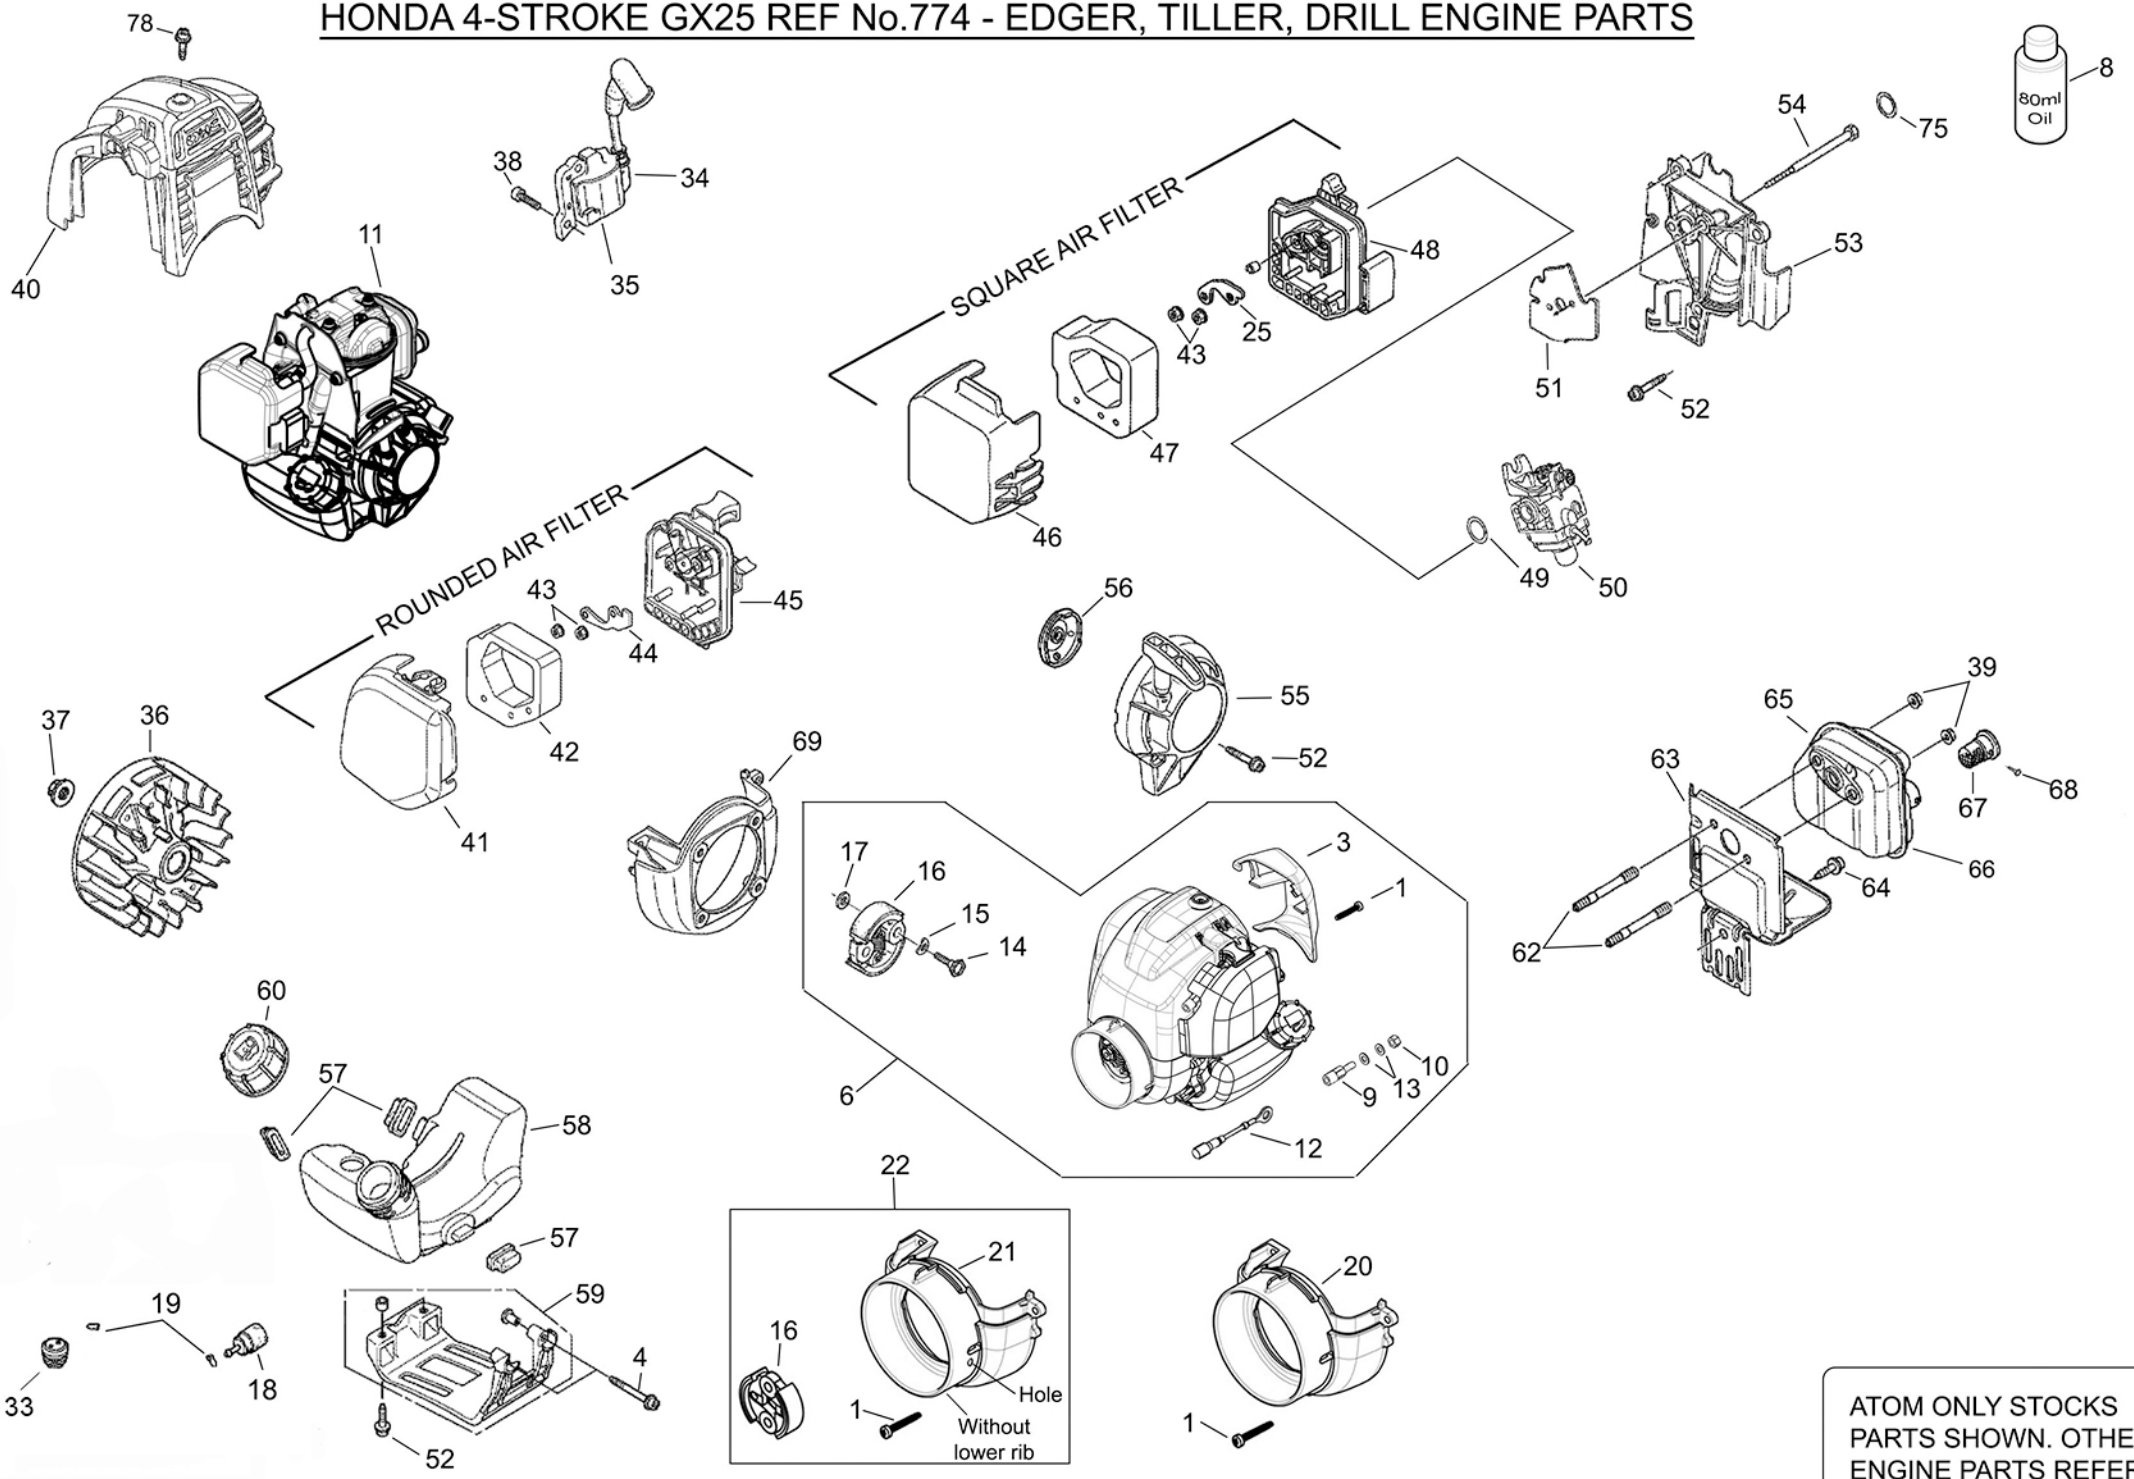

HONDA 4-STROKE GX25 REF No.774 - EDGER, TILLER, DRILL ENGINE PARTS

ATOM ONLY STOCKS
PARTS SHOWN. OTHER
ENGINE PARTS REFER
TO HONDA DEALER

22/06/27