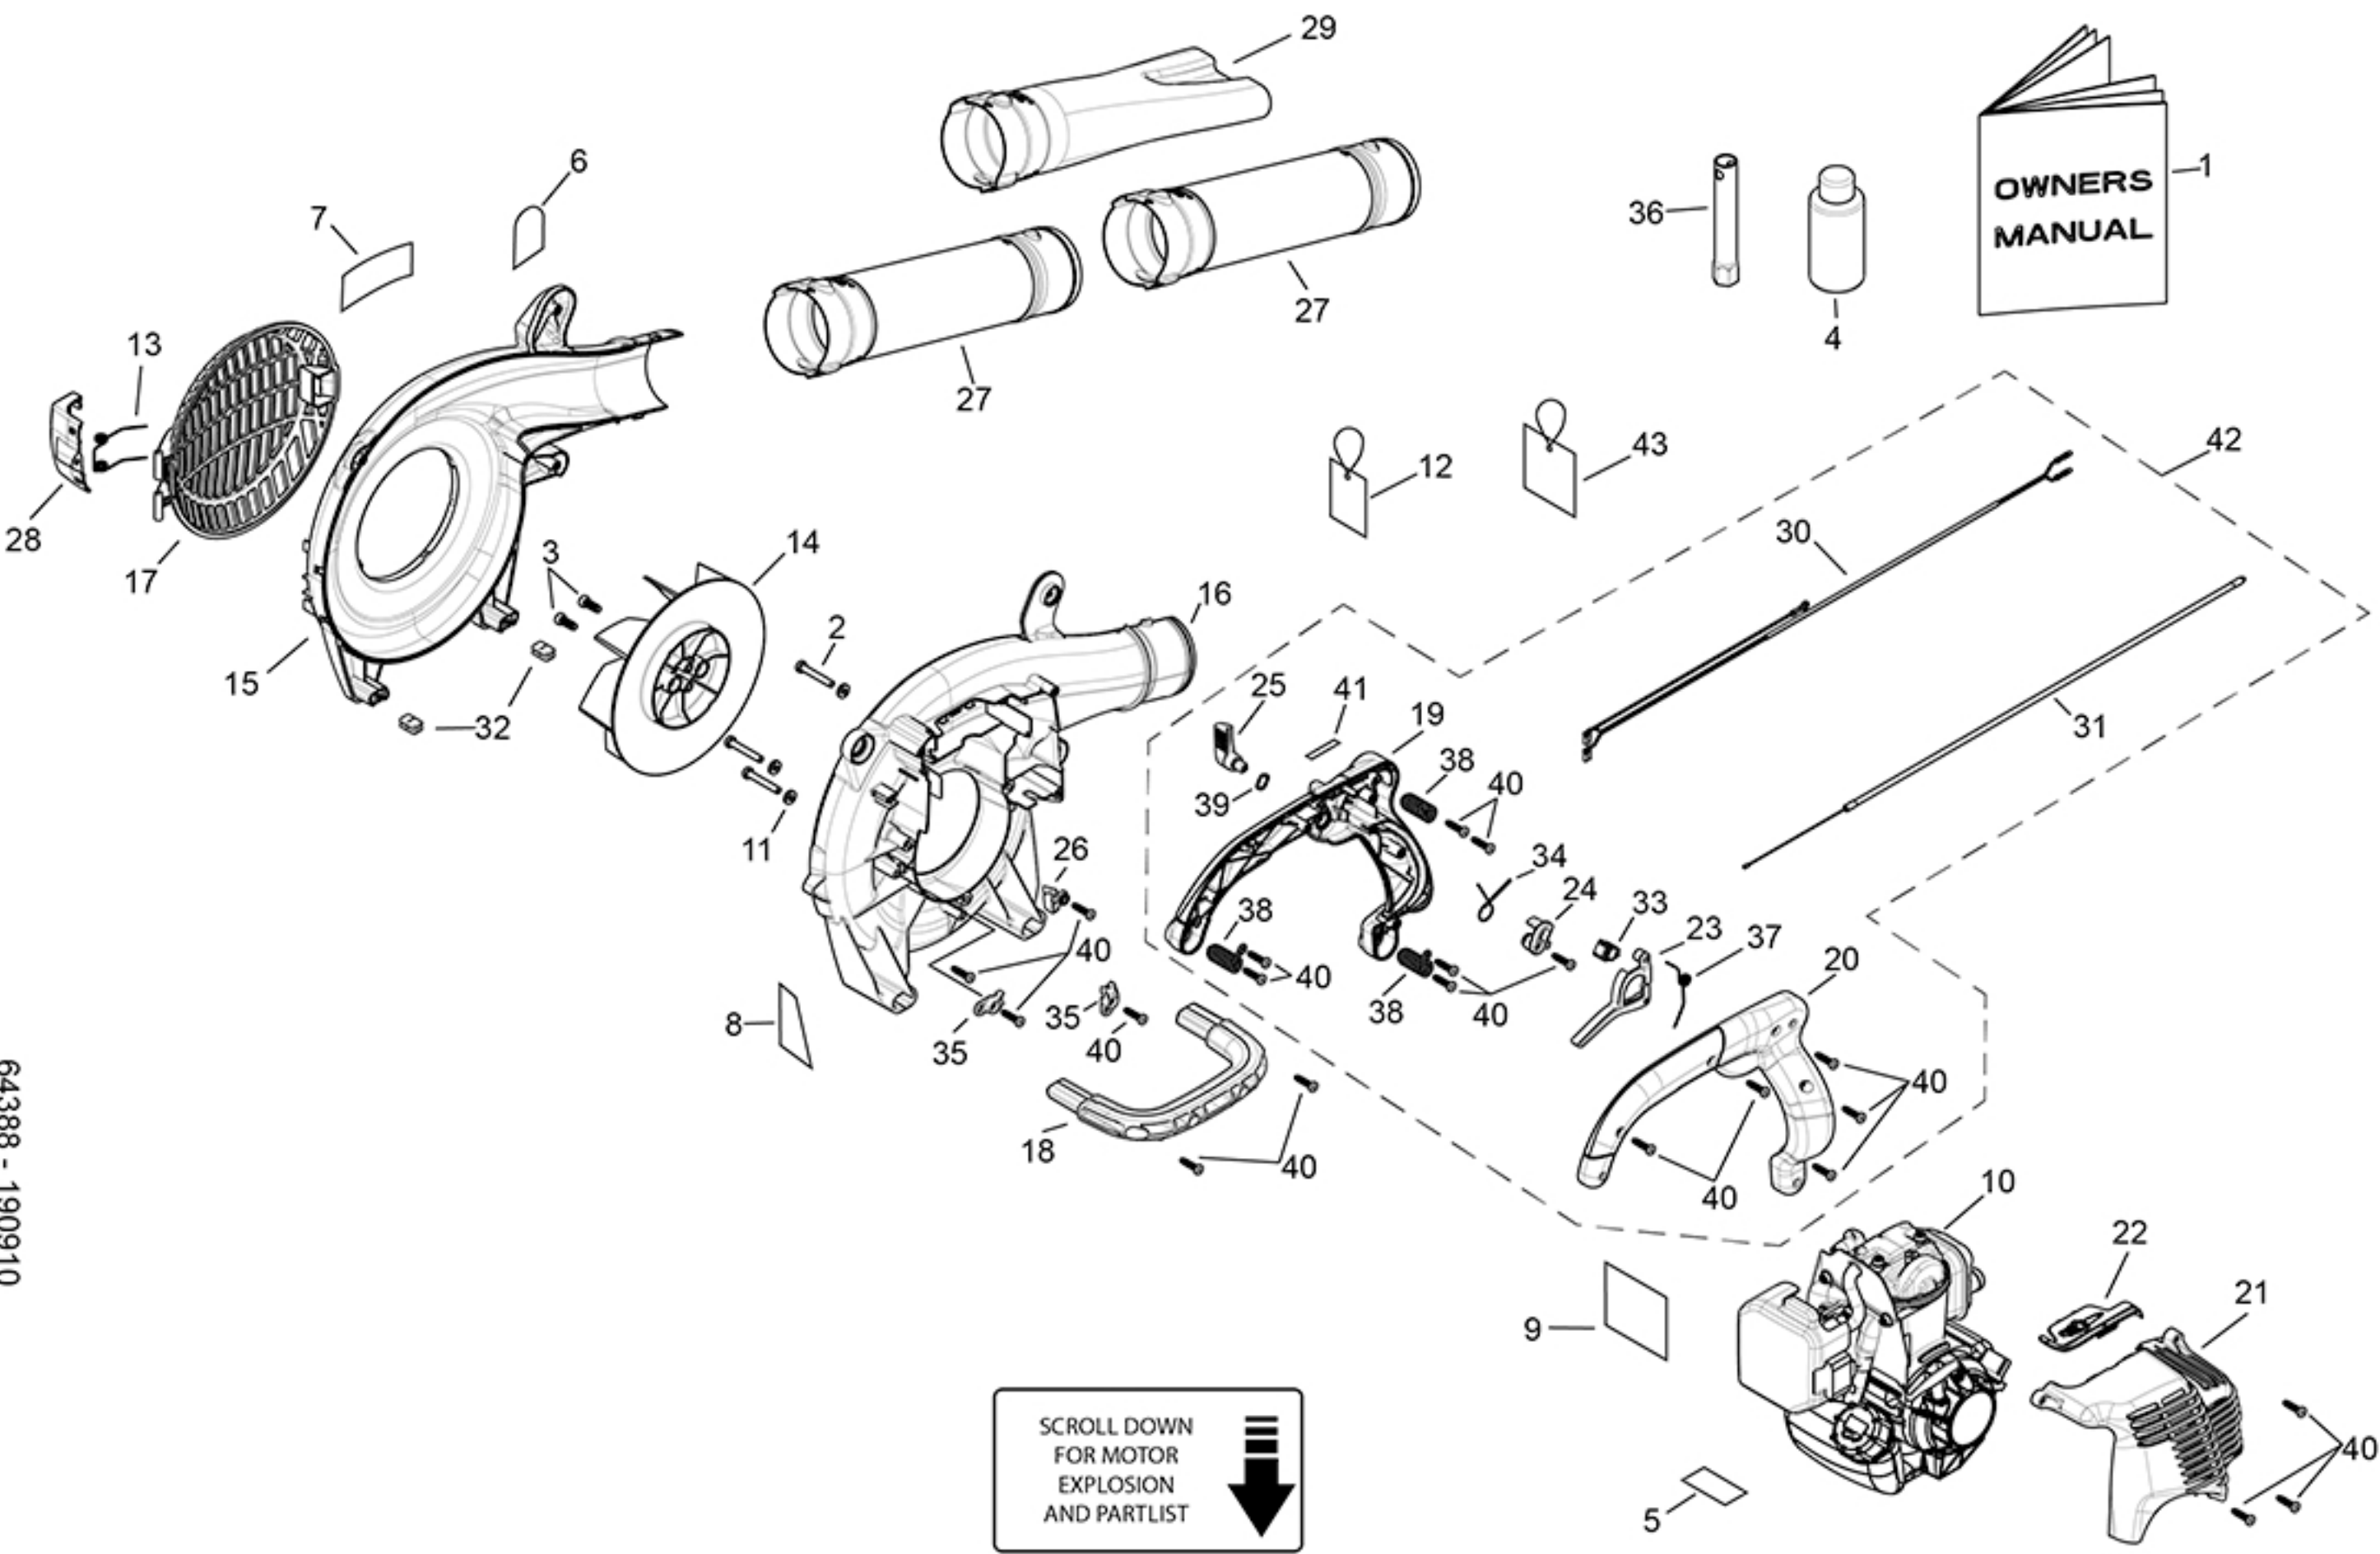

# ATOM AIRLIFT MODEL 855 WITH HONDA GX25 4-STROKE MOTOR

64388 - 190910

ATOM MODEL: 855 HONDA BLOWER with GX25 Honda engine

PART NO: 20855

Key	Part No	Substitute Part No	NLA	Description	Key	Part No	Substitute Part No	NLA	Description	Order Part
1	21775			MANUAL ALL MODELS	31	64160			BL THROTTLE CABLE	
2	40650			SCREW M5x36 TORX25	32	64161			BL RUBBER FOOT	
3	40651			SCREW M6x16 TORX25	33	64162			PUSH BUTTON SWITCH	
4	48101			GX25 OIL 80ml	34	64165			BL SPRING RET CAM	
5	63219			LABEL HOT MOTOR/OIL CLEAN	35	64166RN			BL CABLE RETAINER RED	
6	63319			LABEL BL ANTI VIBRATION	36	64167			PLUG SPANNER TUBE HANDLE	
7	63320			LABEL BL 855	37	64973			BL SPRINT THRO TRIG	
8	63322			LABEL BL WARN SYMBOLS	38	64172			BL AV SPRING	
9	63324		X	LABEL BL START HONDA	39	64193			WASHER WAVY 14.5x10x0.3	
10	65139BL			ASSY BL ENG GX25 SATS w/o COVERS	40	64194			SCREW M4.5x19.5 TORX20	
11	63457			WASHER 6.4x12.5x1.5	41	64354			LABEL BL STOP CRUISE	
12	63953			TAG-MADE IN AUSTRALIA	42	64932AR			ASSY BL HANDLE RED TRIG	
13	64133			SPRING BL COVER						
14	64134SN			BL IMPELLER HONDA						
15	64136RN			BL EXT MAIN CASING RED						
16	64137RN			BL INT CASING HONDA RED						
17	64139RN			BL AIR INTAKE COVER RED						
18	64140WE			BL STAND HANDLE RED						
19	64146BS			BL HANDLE LH						
20	64147BS			BL HANDLE RH						
21	64148RN			BL ENGINE COWL HONDA						
22	64149RN			BL S/PLUG COV HONDA RED						
23	64150RN			BL THROTTLE TRIGGER RED						
24	64151RN			BL CRUISE CONTR CAM RED						
25	64152RN			BL CRUISE CONTR LEVER RED						
26	64153RN			BL CABLE ELBOW RED						
27	64154WPE			BL NOZZLE MAIN						
28	64157RN			BL HINGE CLAMP RED						
29	64158WPE			BL NOZZLE FISHTAIL						
30	64159			BL SWITCH WIRE						

For information on the Honda GX25 engine go to Ref 764-A at 'Petrol engines, parts and drawings'.