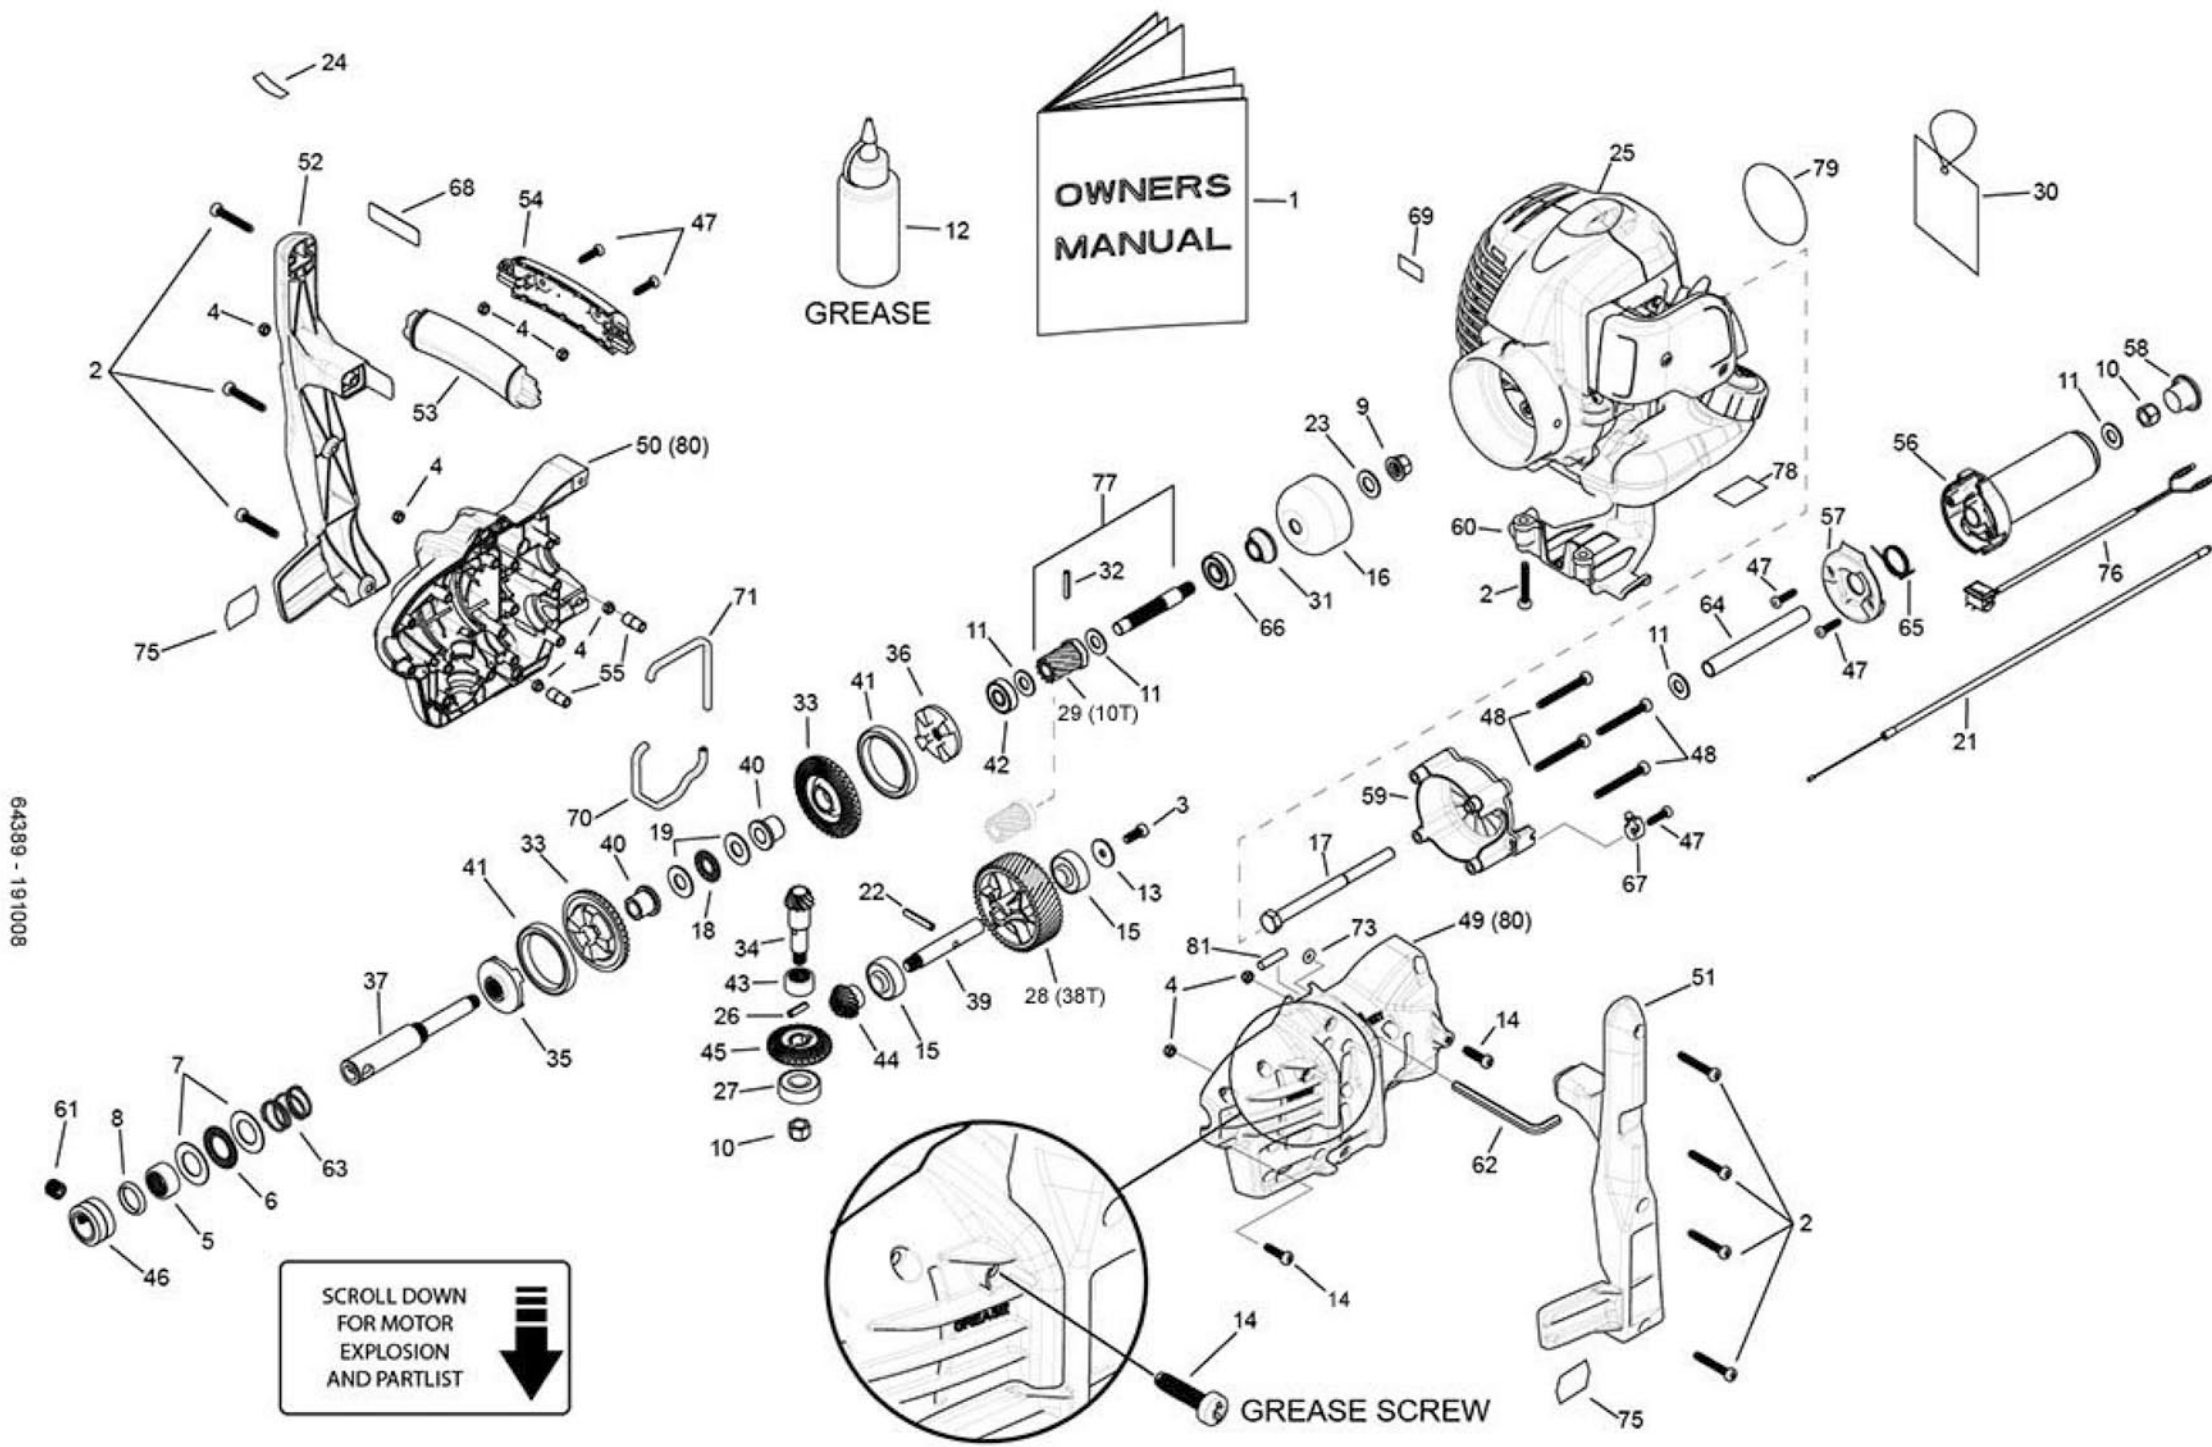

ATOM DRILLMASTER MODEL 938 WITH ATOM 26FC-4 / 26FC-5 2-STROKE MOTOR

ATOM MODEL: 938 ENGINE DRILL with 26FC4/26FC5 Atom engine

PART NO: 20938

Key	Part No	Substitute Part No	Description	Key	Part No	Substitute Part No	Description	Key	Part No	Substitute Part No	Description
1	21775		MANUAL ALL MODELS	31	64119		HUB SINTERED 11.5mm	62	64230		KEY ALLEN 6AFx90
2	40650		SCREW M5x36 TORX25	32	64130		PIN ROLL 4 x 24 DR/TL	63	64231		DR REVERSE SPRING 30x22
3	40651		SCREW M6x16 TORX25	33	64176		DR GEAR WITH DOG	64	64232		DR HAN SPACER TUBE 104mm
4	40652		NUT NYLOC M5	34	64177		DR PINION MAIN	65	64233		DR THRO RET SPRING
5	40912		BEAR NEEDLE 20x12mm	35	64178		DR FORWARD GEAR DOG	66	64235		BEARING 6001-2RS 12x28x8
6	40914		BEAR THR 20x35x2	36	64179		DR REVERSE GEAR DOG	67	64333WP		DR CABLE RETAINER
7	40915		WASHER THRUST 20x35x1	37	64181		DR MAIN SHAFT	68	64335		LABEL WARN DRILL HANDLE
8	40922		SEAL SHAFT 20x26x4mm	39	64183		DR SPUR GEAR SHAFT	69	65157		LABEL DR MODEL 938 26FC
9	43163		NUT FLANGE RH 3/8 UNC	40	64184		DR BRONZE BEAR SINTERED	70	64347		DR CASING SEAL 1
10	43172		NUT NYLOC 3/8 UNC w/AXLE	41	64185		BEAR 6809-2RS 45x58x7	71	64348		DR CASING SEAL 2
11	43218		WASHER 3/8 ZP 20x1.8x26	42	64187		DR BEAR 6000RS 10x26x8 RED	73	64355		O RING 3x11 OD x5 ID
12	43227		GREASE & DISPENSER	43	64188		BEAR NEEDLE 16x22x12	75	64383		LABEL DRILLMASTER
13	43484		WASHER 22.43x5.94	44	64189		DR GEAR BEVEL 15T STEEL	76	64411		DR SWITCH & WIRE
14	43790		SCREW M5.5x22 TORX25	45	64190		DR GEAR BEVEL T30 STEEL	77	64414A		DR ASSY SHAFT BEAR 38/10T KIT
15	43860		BEARING 32x10x12+4mm	46	64243		ASSY COLLAR/SCREW/KEY	78	63219		LABEL HOT MOT/OIL CLEAN
16	44318		DRUM CLUTCH CUP 54mm	47	64194		SCREW M4.5x19.5mm TORX20	79	65179		LABEL START HOUSING 26FC5
17	44439		BOLT G.WHEEL AXLE 3/8x5	48	64206		SCREW M5 x 50mm TORX25	80	64859WN		SET LH+RH ENG DRILL
18	62964		BEARING NEEDLE 12 x 26 x 2	49	64859WN		SET LH+RH ENG DRILL	81	64969		DR SPIRIT LEVEL
19	62965		WASH THRUST 12x26x1.5	51	64212WN		DR MAIN HANDLE LH				
21	63263		DR CABLE THROTTLE 342mm	52	64213WN		DR MAIN HANDLE RH				
22	63275		PIN ROLL 5x30 DR/TL	53	64216BS		DR GRIP FRONT W/RUBBER				
23	63277		WASHER 12x27x2	54	64217BS		DR GRIP BACK W/RUBBER				
24	64926		LABEL DR SAFETY	55	64218WP		DR NUT RETAINER				
25	65195A		ENG ATOM 26FC5 w/COVERS	56	64234BS		DR THR HANDLE W/RUBBER				
26	63440		PIN ROLL 5x18	57	64220WP		DR THRO HANDLE COV				
27	63474		BEARING 32x10x12	58	64221WP		DR THR HANDLE CAP				
28	63780	64414A	DR ASSY SHAFT BEAR 38/10T KIT	59	64222WN		DR THR MOUNT ATOM				
29	63781	64414A	DR ASSY SHAFT BEAR 38/10T KIT	60	64226WE		DR TANK GUARD ATOM ENG				
30	63953		TAG-MADE IN AUSTRALIA	61	64229		SCREW GRUB M12x1.25x12				