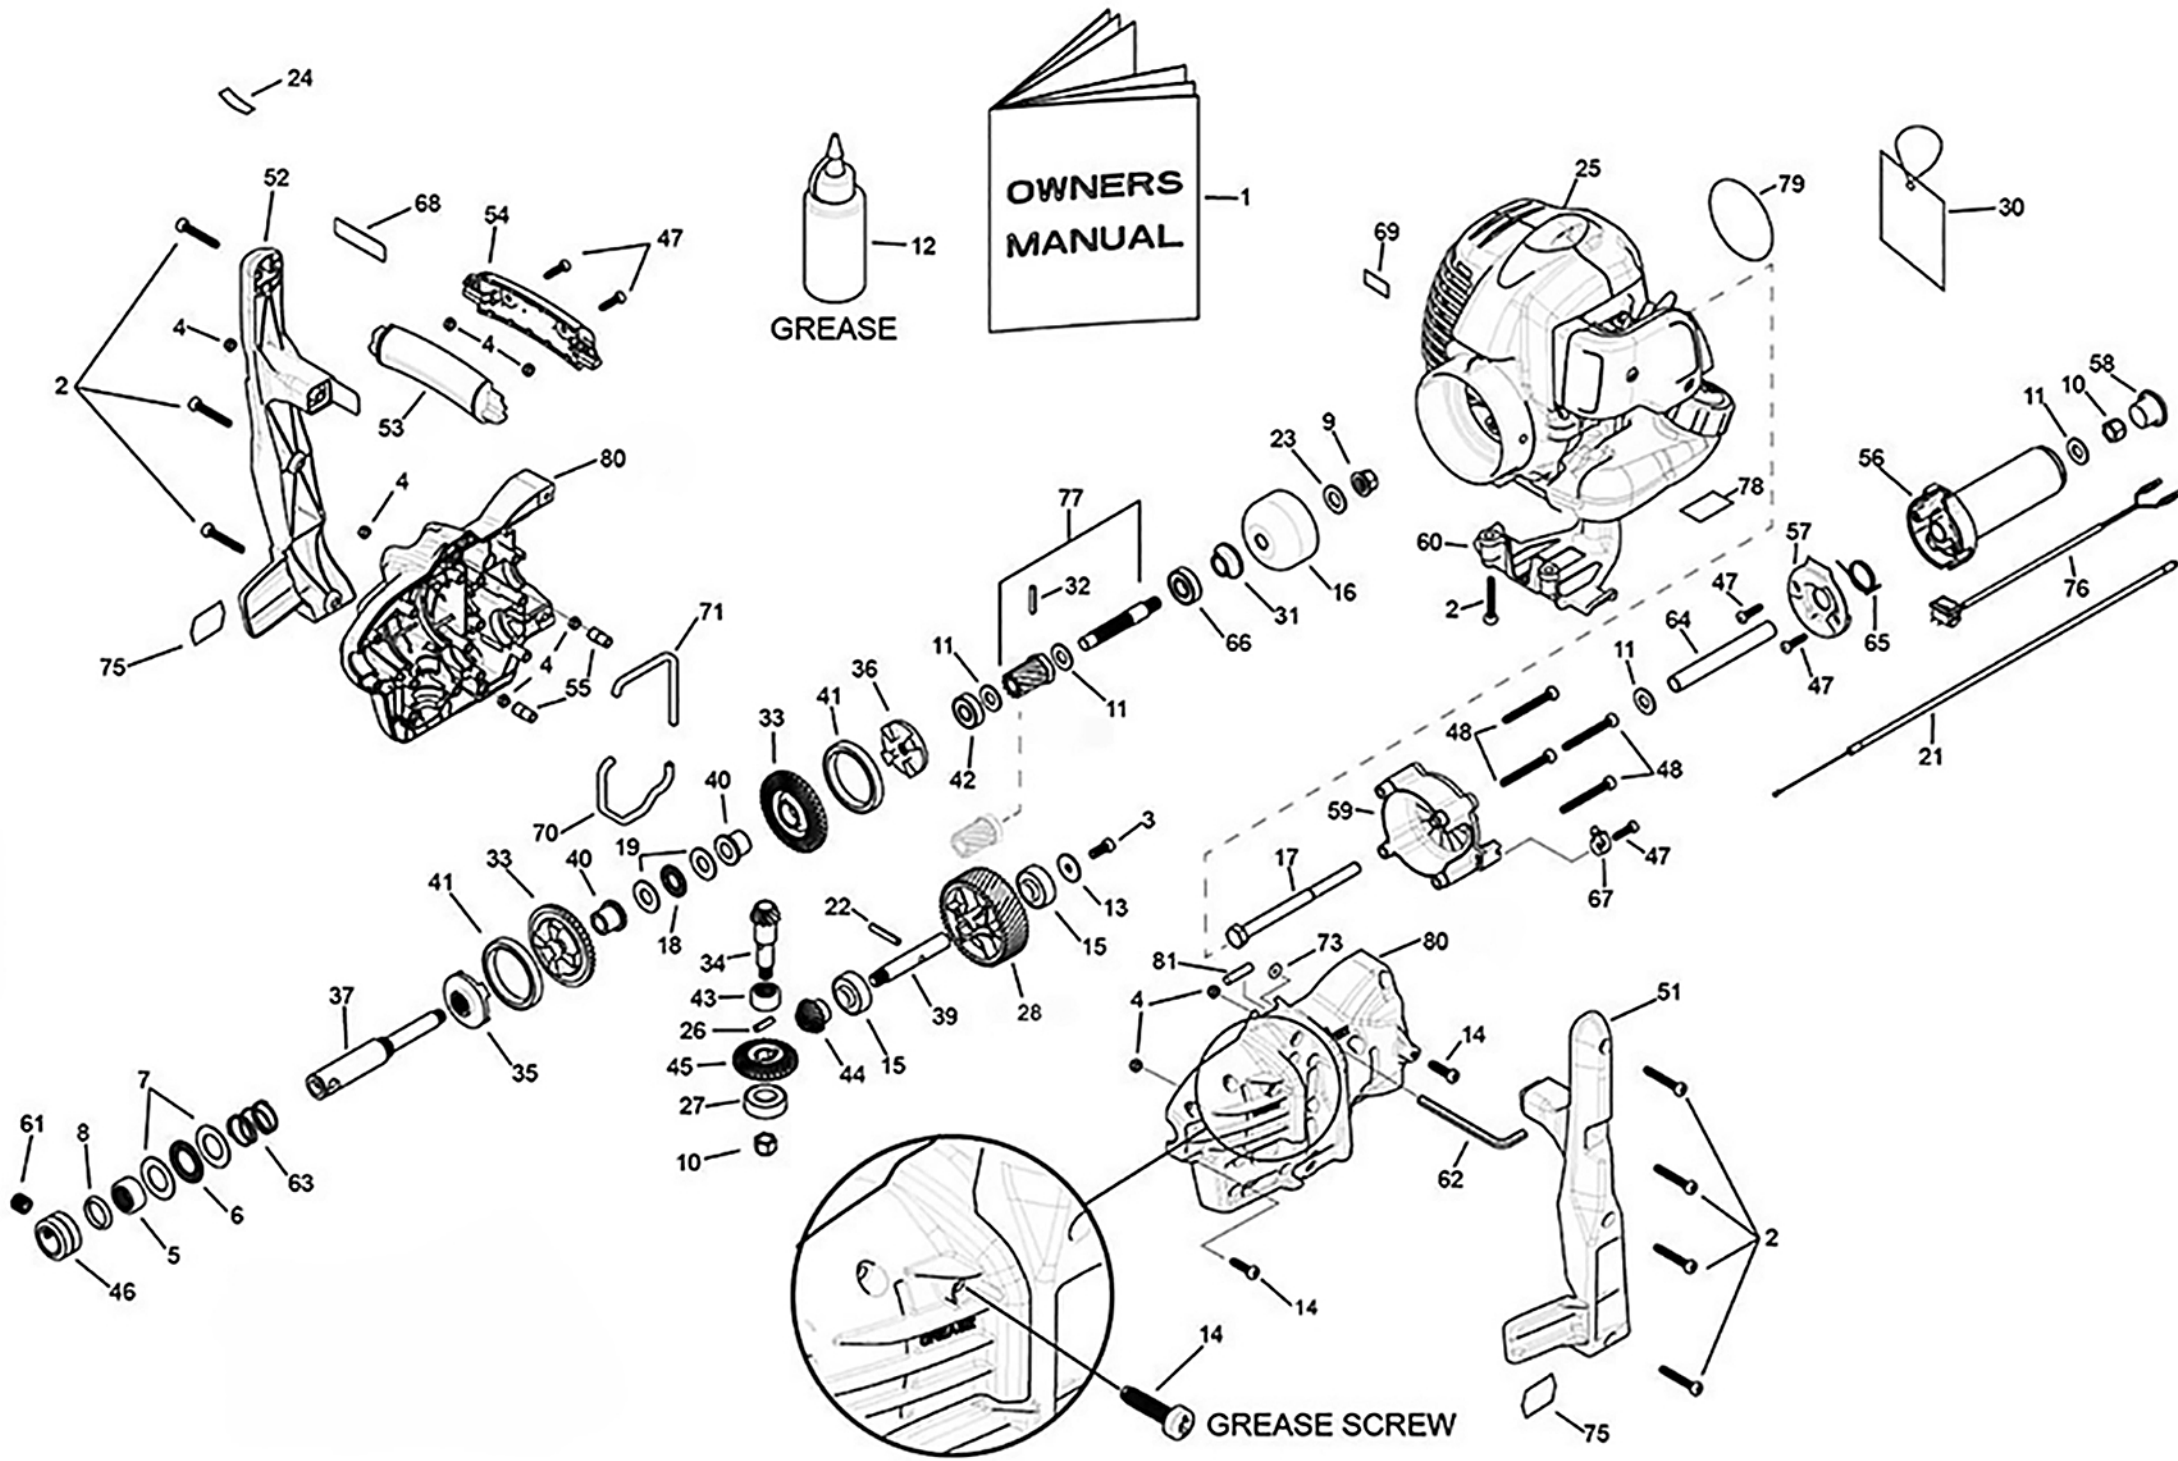

ATOM DRILLMASTER MODEL 958 WITH ATOM 26HPE 2-STROKE MOTOR

200811

ATOM MODEL: 958 ENGINE DRILL with 26HPE High Performance engine

PART NO: 20958

Key	Part No	Substitute Part No	Description	Key	Part No	Substitute Part No	Description	Key	Part No	Substitute Part No	Description
1	21775		MANUAL ALL MODELS	31	64119		HUB SINTERED 11.5mm	61	64229		SCREW GRUB M12x1.25x12
2	40650		SCREW M5x36	32	64130		PIN ROLL 4x24 DR/TL	62	64230		KEY ALLEN 6AFx90
3	40651		SCREW M6x16	33	64176		DR GEAR WITH DOG	63	64231		DR REVERSE SPRING 30x22
4	40652		NUT NYLOC 5mm	34	64177		DR PINION MAIN	64	64232		DR HAN SPACER TUBE 104mm
5	40912		BEAR NEEDLE 20x12mm	35	64178		DR FORWARD GEAR DOG	65	64233		DR THRO RET SPRING
6	40914		BEAR THR 20x35x2	36	64179		DR REVERSE GEAR DOG	66	64235		BEARING 6001-2RS 12x28x8
7	40915		WASHER THRUST 20x35x1	37	64181		DR MAIN SHAFT	67	64333WP		DR CABLE RETAINER
8	40922		SEAL SHAFT 20x26x4	39	64183		DR SPUR GEAR SHAFT	68	64335		LABEL WARN DRILL HANDLE
9	43163		NUT FLANGE 3/8 UNC	40	64184		DR BRONZE BEAR SINTERED	69	65199		LABEL DR MODEL 958
10	43172		NUT NYLOC 3/8 UNC w/AXLE	41	64185		DR BEAR 6809-2RS 45x58x7	70	64347		DR CASING SEAL 1
11	43218		WASHER 3/8 20x1.8x26	42	64187		DR BEAR 6000RS 10x26x8	71	64348		DR CASING SEAL 2
12	43227		GREASE & DISPENSER	43	64188		BEAR NEEDLE 16x22x12	73	64355		O RING 3x11 OD x5 ID
13	43484		WASHER 22.43x5.94	44	64189		DR GEAR BEVEL 15T STEEL	75	64383		LABEL DRILLMASTER
14	43790		SCREW M5.5x22 TORX25	45	64190		DR GEAR BEVEL T30 STEEL	76	64411		DR SWITCH & WIRE
15	43860		BEARING 32x10x12+4mm	46	64243		ASSY COLL/SCREW/KEY	77	64414A		DR ASSY SHAFT BEAR 38/10T KIT
16	44318		DRUM CLUTCH CUP 54mm	47	64194		SCREW M4.5x19.5 TORX20	78	63219		LABEL HOT MOT/OIL CLEAN
17	44439		BOLT BSW HEX 3/8x5	48	64206		SCREW M5x50 TORX25	79	65180		LABEL START HOUSING 26HPE
18	62964		BEARING NEEDLE 12x26x2	49	64859WN		SET LH+RH ENG DRILL	80	64859WN		SET ENG DRILL CASING
19	62965		WASHER THRUST 12x26x1.5	51	64212WN		DR MAIN HANDLE LH	81	64969		DR SPIRIT LEVEL
21	63263		DR CABLE THR 342mm	52	64213WN		DR MAIN HANDLE RH				
22	63275		PIN ROLL 5x30 DR/TL	53	64216BS		DR GRIP FRONT W/RUBBER				
23	63277		WASHER 12x27x2	54	64217BS		DR GRIP BACK W/RUBBER				
24	64926		LABEL DR SAFETY	55	64218WP		DR NUT RETAINER				
25	65196A		ENG ATOM 26HPE w/COVERS	56	64234BS		DR THR HANDLE W/RUBBER				
26	63440		PIN ROLL 5x18	57	64220WP		DR THRO HANDLE COV				
27	63474		BEARING 32x10x12	58	64221WP		DR THR HANDLE CAP				
28	63780	64414A	DR ASSY SHAFT BEAR 38/10T KIT	59	64222WN		DR THR MOUNT ATOM				
30	63953		TAG-MADE IN AUSTRALIA	60	64226WE		DR TANK GUARD ATOM ENG				