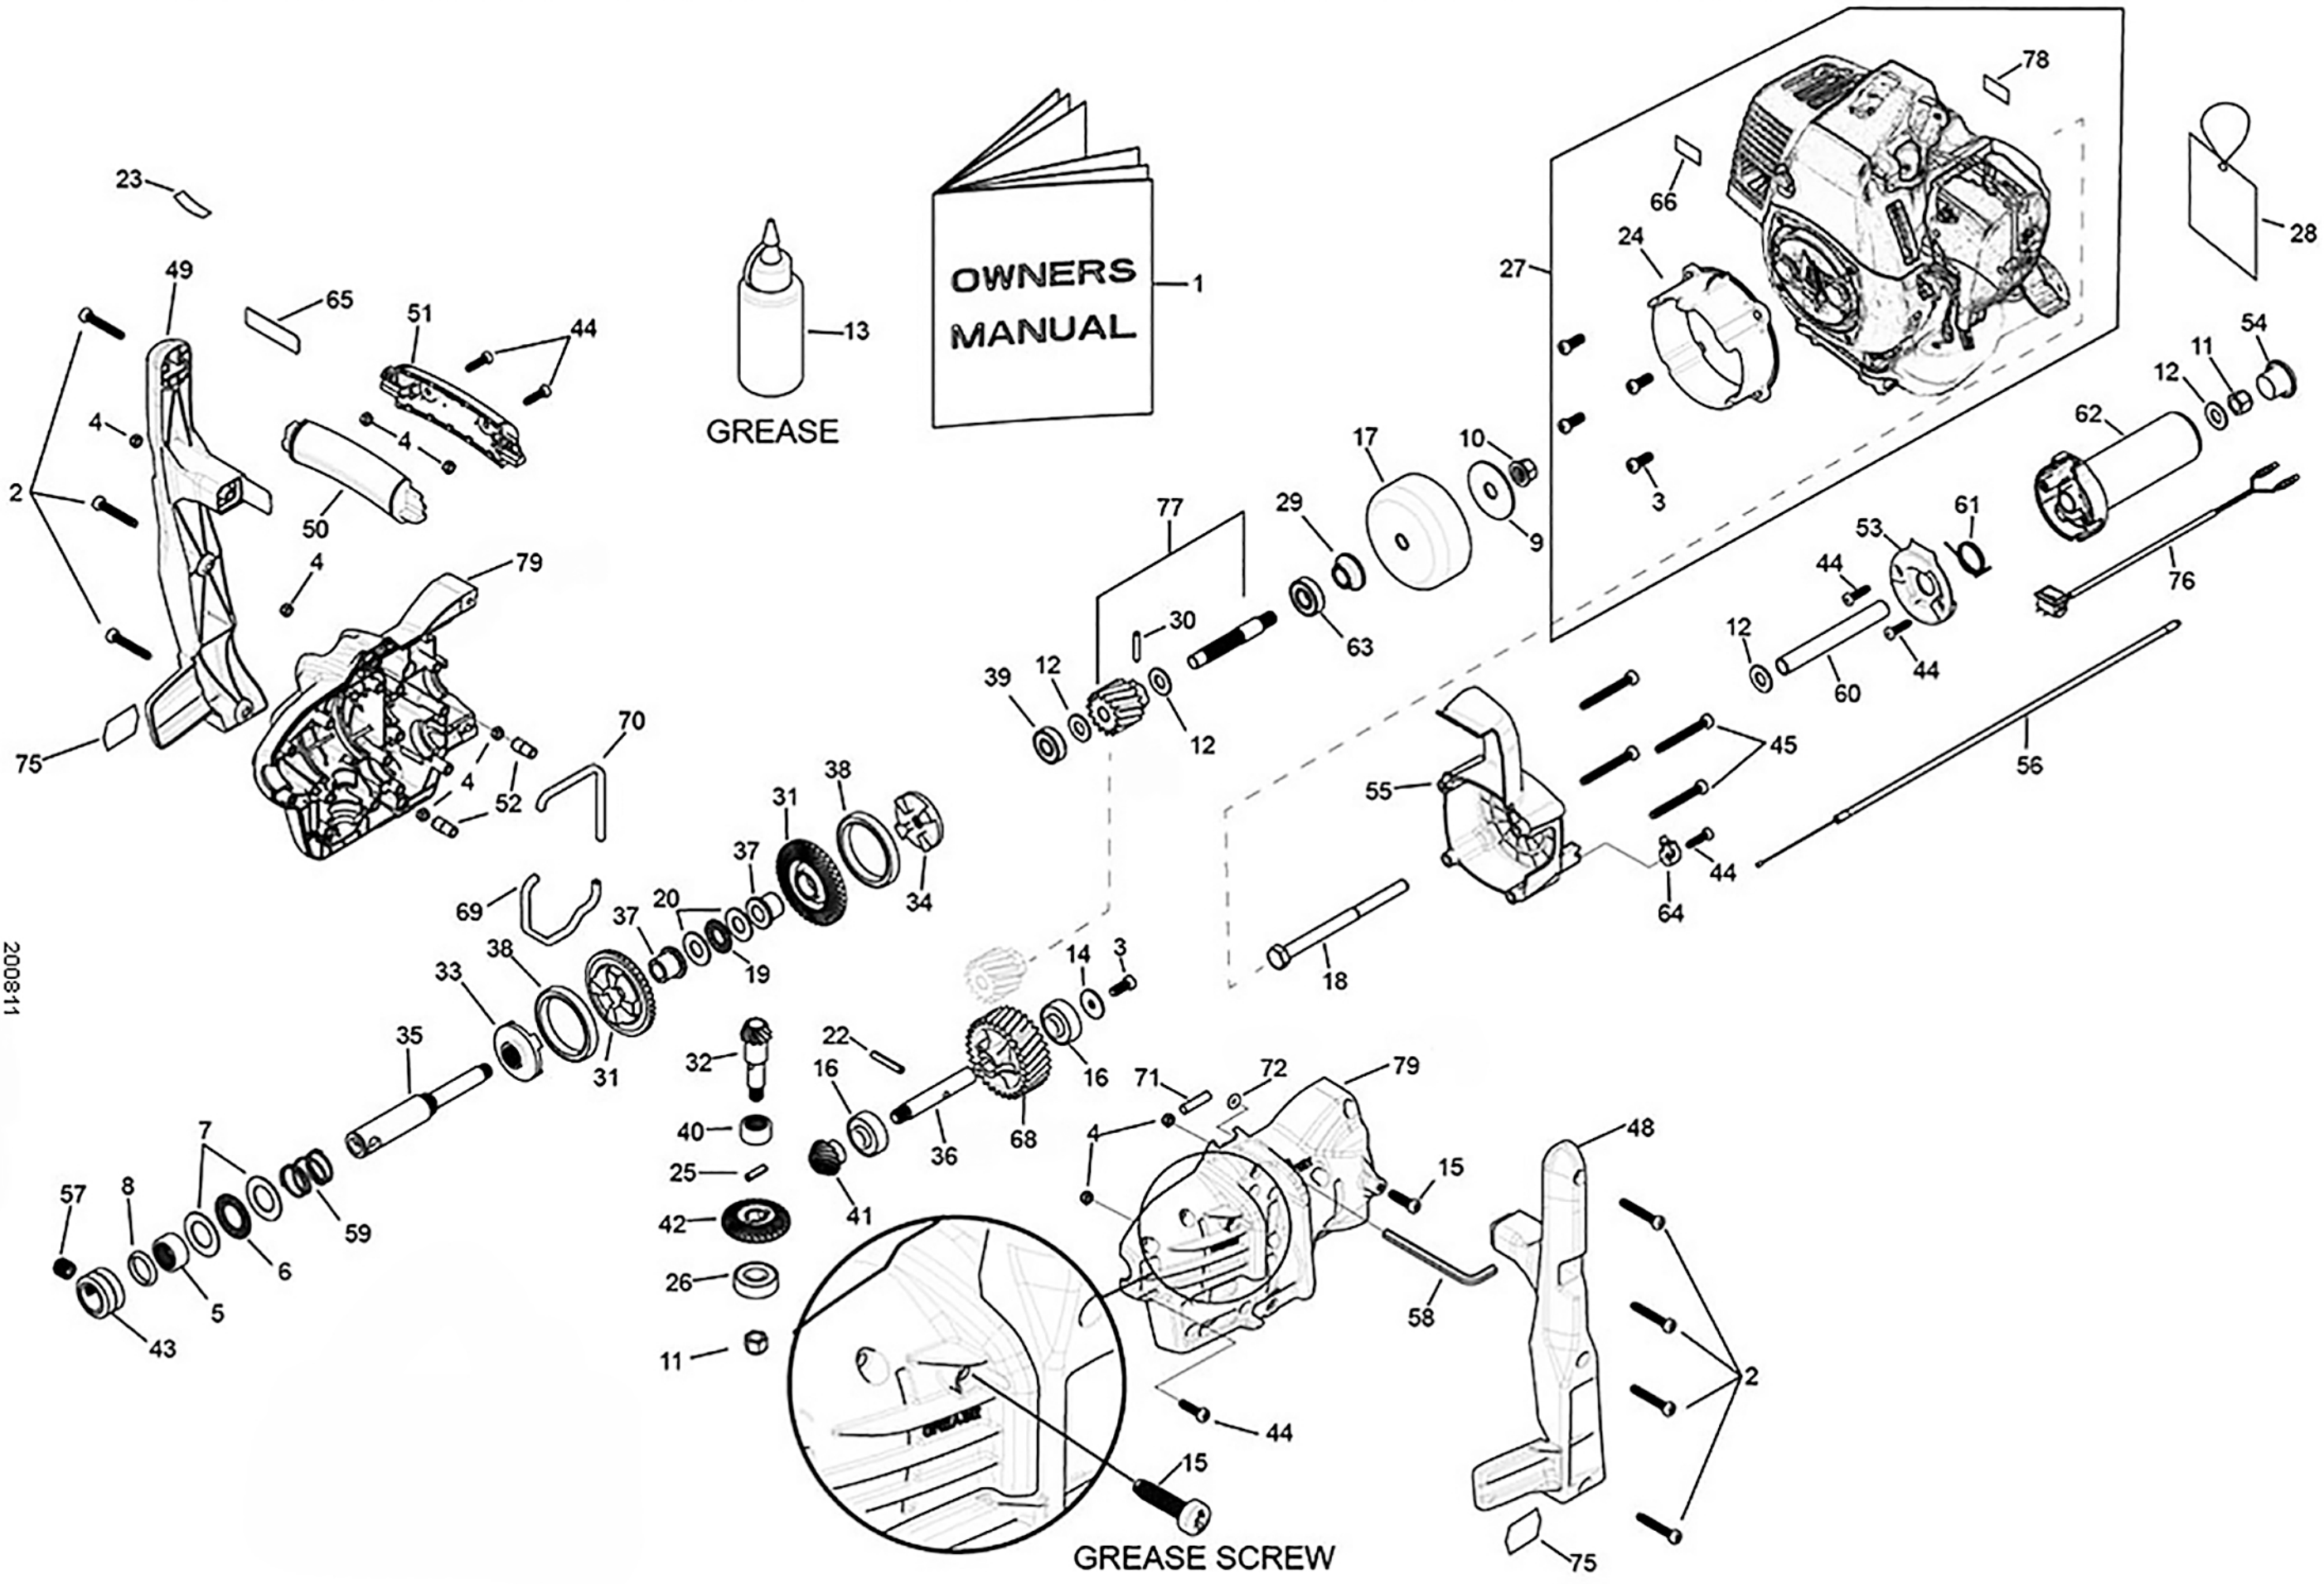

ATOM DRILLMASTER MODEL 985 WITH MITSUBISHI TLE48cc SUPER PRO 2-STROKE MOTOR

2008-11

12/07/2022

ATOM PRODUCT: 985 ENGINE DRILL MITSUBISHI TLE48

PART NO: 20985

Key	Part No	Substitute Part No	Description	Key	Part No	Substitute Part No	Description	Key	Part No	Substitute Part No	Description
1	21775		MANUAL ALL MODELS	31	64176		DR GEAR WITH DOG	60	64232		DR HAN SPACER TUBE 104mm
2	40650		SCREW M5x36 TORX25	32	64177		DR PINION MAIN	61	64233		DR THRO RET SPRING
3	40651		SCREW M6x16 TORX25	33	64178		DR FORWARD GEAR DOG	62	64234BS		DR THRO HAN W/RUBBER
4	40652		NUT NYLOC M5	34	64179		DR REVERSE GEAR DOG	63	64235		BEARING 6001-2RS 12x28x8 GR
5	40912		BEAR NEEDLE 20x12mm	35	64181		DR MAIN SHAFT	64	64333WP		DR CABLE RETAINER
6	40914		BEAR THR 20x35x2	36	64183		DR SPUR GEAR SHAFT	65	64335		LABEL WARNDRILL HAN
7	40915		WASHER REAR THRUST	37	64184		DR BRONZE BEAR SINTERED	66	65123		LABEL DR MODEL 985 SP TLE48
8	40922		SEAL SHAFT 20x26x4mm	38	64185		BEAR 6809-2RS 45x58x7	68	64346SN	64416A	DR ASSY SHAFT GEAR 30/15T KIT
9	43116		PRO DRUM WASH 45x12.2x2	39	64187		DR BEAR 10x26x8	69	64347		DR CASING SEAL 1
10	43163		NUT FLANGE RH 3/8 UNC	40	64188		BEAR NEEDLE 16x22x12	70	64348		DR CASING SEAL 2
11	43172		NUT NYLOC 3/8UNC w/AXLE	41	64189		DR GEAR BEVEL 15T STEEL	71	64969		DR SPIRIT LEVEL
12	43218		WASHER 3/8 ZP 20x1.8x26	42	64190		DR GEAR BEVEL T30 STEEL	72	64355		O RING 3x11 OD x 5 ID
13	43227		GREASE & DISPENSER	43	64243		ASSY COLLAR/SCREW/KEY	73	64988		TLE33/48 ELEMENT CLEANER
14	43484		WASHER 22.43x5.94 ZP	44	64194		SCREW M4.5x19.5 TORX20	75	64383		LABEL DRILLMASTER
15	43790		SCREW M5.5x22 TORX25	45	64206		SCREW M5x50 TORX25	76	64411		DR SWITCH & WIRE
16	43860		BEARING 32x10x12+4mm	46	64859WN		SET LH+RH ENG DRILL	77	64416A		DR ASSY SHAFT GEAR 30/15T KIT
17	44312		DRUM CUP PRO 79x32mm	47	64859WN		SET LH+RH ENG DRILL	78	63219		LABEL HOT MOTOR/OIL CLEAN
18	44439		BOLT BSW HEX 3/8x5	48	64212WN		DR MAIN HANDLE LH	79	64859WN		SET LH+RH ENG DRILL
19	62964		BEARING NEEDLE 12x26x2	49	64213WN		DR MAIN HANDLE RH				
20	62965		WASHER THRUST 12x26x1.5	50	64216BS		DR GRIP FRONT W/RUBBER				
22	63275		PIN ROLL 5x30 DR/TL	51	64217BS		DR GRIP BACK W/RUBBER				
23	64926		LABEL DR SAFETY	52	64218WP		DR NUT RETAINER				
24	63361RN		MOUNT ENGINE PRO	53	64220WP		DR THRO HANDLE COV				
25	63440		PIN ROLL 5x18	54	64221WP		DR THR HANDLE CAP				
26	63474		BEARING 32x10x12	55	64225RN		DR THR MOUNT TLE33/48				
27	65007A		ENG MITS TLE48 ASSY	56	64227		DR THROTTLE CABLE 362+87				
28	63953		TAG-MADE IN AUSTRALIA	57	64229		SCREW GRUB M12x1.25x12				
29	64119		HUB SINTERED 11.5mm	58	64230		KEY ALLEN 6AFx90				
30	64130		PIN ROLL 4 x 24 DR/TL	59	64231		DR REVERSE SPRING 30x22				