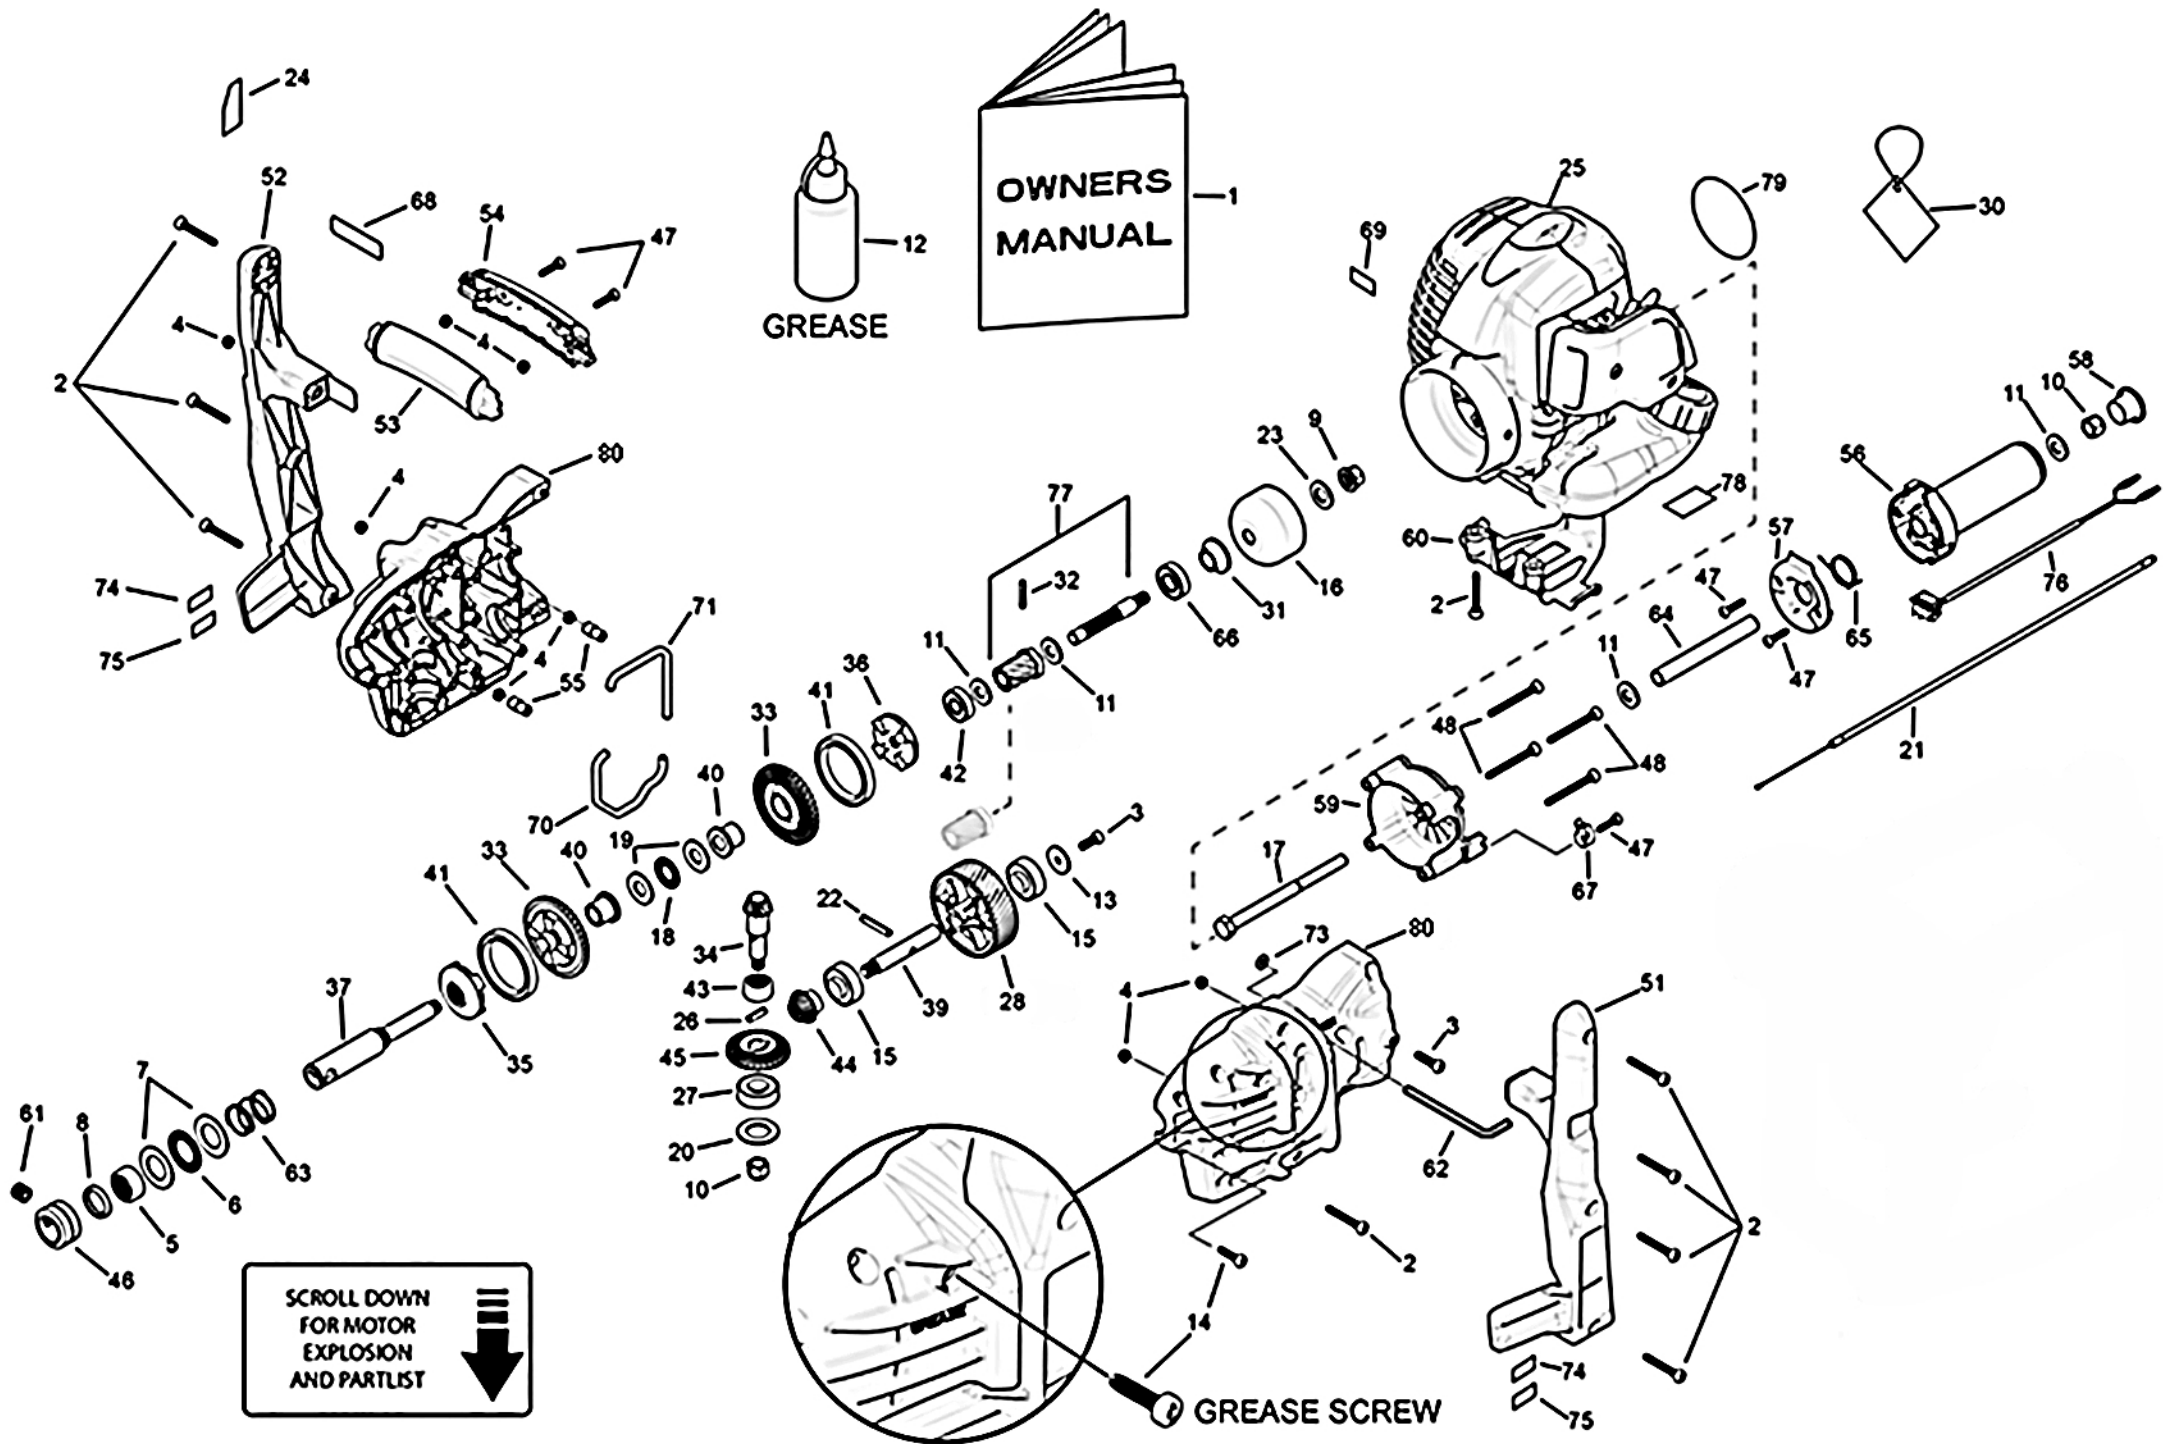

ATOM DRILLMASTER MODEL 931 WITH ATOM 26 FC3 2-STROKE MOTOR

ATOM MODEL: 931 ATOM ENGINE DRILL 26FC3 26cc

PART NO: 20931

Key	Part No	Substitute Part No	Description	Key	Part No	Substitute Part No	Description	Key	Part No	Substitute Part No	NLA	Description
1	21775		MANUAL ALL MODELS	31	64119		HUB SINTERED 11.5mm	61	64229			SCREW GRUB M12x1.25x12
2	40650		SCREW M5 x 36	32	64130		PIN ROLL 4 x 24 DR/TL	62	64230			KEY ALLEN 6AF x 90
3	40651		SCREW M6 x 16	33	64176		DR GEAR WITH DOG	63	64231			DR REVERSE SPRING 30x22
4	40652		NUT NYLOC M5	34	64177		DR PINION MAIN	64	64232			DR HAN SPACER TUBE 104mm
5	40912		BEAR NEEDLE 20x12	35	64178		DR FORWARD GEAR DOG	65	64233			DR THRO RET SPRING
6	40914		BEAR THR 20x35x2	36	64179		DR REVERSE GEAR DOG	66	64235			BEARING 6001-2RS 12x28x8
7	40915		WASHER THRUST 20x35x1	37	64181		DR MAIN SHAFT	67	64333WP			DR CABLE RETAINER
8	40922		SEAL SHAFT 20x26x4mm	39	64183		DR SPUR GEAR SHAFT	68	64335			LABEL WARN DRILL HANDLE
9	43163		NUT FLANGE 3/8 UNC	40	64184		DR BRONZE BEAR SINTERED	69	64337		X	LABEL DR MODEL 931
10	43172		NUT NYLOC 3/8 UNC w/AXLE	41	64185		BEAR 6809-2RS 45x58x7	70	64347			DR CASING SEAL 1
11	43218		WASHER 3/8 20x1.8x26	42	64187		DR BEAR 6000RS 10x26x8	71	64348			DR CASING SEAL 2
12	43227		GREASE & DISPENSER	43	64188		BEAR NEEDLE 16x22x12	73	64355			O RING 3 x 11 OD x 5 ID
13	43484		WASHER 22.43x5.94	44	64189		DR GEAR BEVEL 15T STEEL	75	64383			LABEL DRILLMASTER
14	43790		SCREW M5.5x22	45	64190		DR GEAR BEVEL T30 STEEL	76	64411			DR SWITCH & WIRE
15	43860		BEARING 32x10x12 + 4mm	46	64243		ASSY COLLAR/SCREW/KEY	77	64414A			DR ASSY SHAFT 38/10T KIT
16	44318		DRUM CLUTCH CUP 54mm	47	64194		SCREW M4.5x19.5 TORX20	78	63219			LABEL HOT MOT/OIL CLEAN
17	44439		BOLT BSW HEX 3/8x5	48	64206		SCREW M5x50 TORX25	80	64859WN			SET LH+RH ENG DRILL
18	62964		BEARING NEEDLE 12x26x2	49	64859WN		SET LH+RH ENG DRILL					
19	62965		WASHER THRUST 12x26x1.5	50	64859WN		SET LH+RH ENG DRILL					
20	62982		WASHER BEAR 31.8x18.5x1.6	51	64212WN		DR MAIN HANDLE LH					
21	63263		DR CABLE THROTTLE 342mm	52	64213WN		DR MAIN HANDLE RH					
22	63275		PIN ROLL 5 x 30 DR/TL	53	64216BS		DR GRIP FRONT W/RUBBER					
23	63277		WASH CL DRUM 12x27x2	54	64217BS		DR GRIP BACK W/RUBBER					
24	64926		LABEL DR SAFETY	55	64218WP		DR NUT RETAINER					
25	65195A		ENG ATOM 26FC5 w/COVERS	56	64234BS		DR THRO HANDLE W/RUBBER					
26	63440		PIN ROLL 5x18	57	64220WP		DR THRO HANDLE COV					
27	63474		BEARING 32x10x12	58	64221WP		DR THR HANDLE CAP					
28	64414A		DR ASSY SHAFT 38/10T KIT	59	64222WN		DR THR MOUNT ATOM					
30	63953		TAG-MADE IN AUSTRALIA	60	64226WE		DR TANK GUARD ATOM ENG					