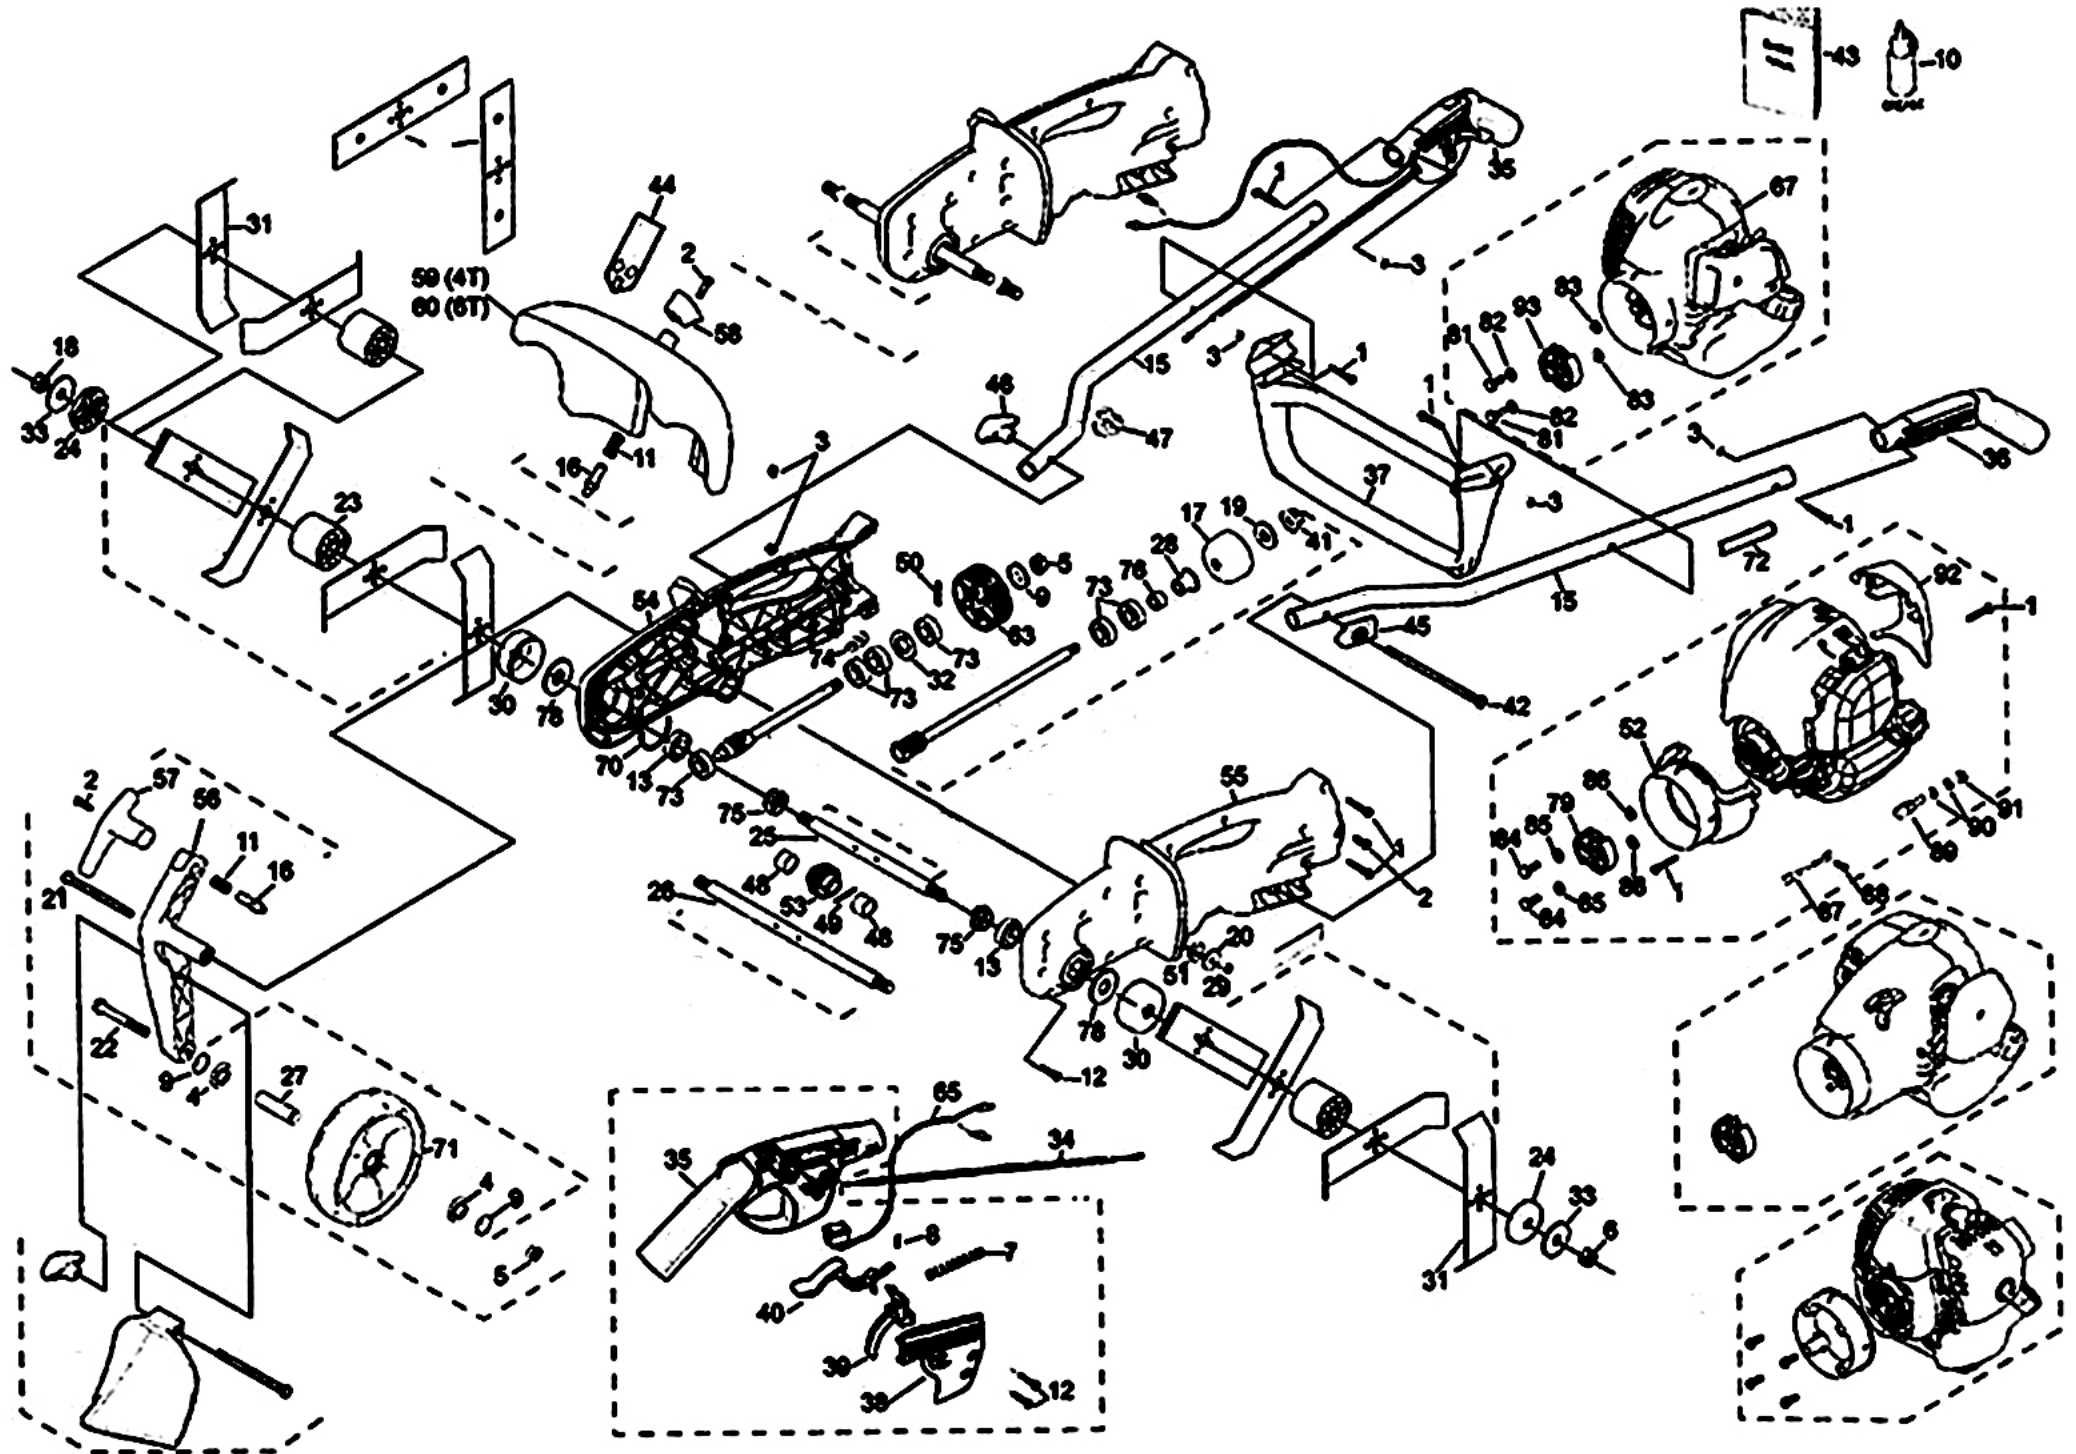

ATOM 753 TILLER WITH KZ26 ZENOAH ENGINE

6/09/2022

ATOM 753 TILLER with Zenoah KZ26 engine

PART NO: 21753

Key	Part No	Substitute Part No	Description	Key	Part No	Substitute Part No	Description	Key	Part No	Substitute Part No	NLA	Description
1	40650		SCREW M5x36 TORX25	33	62983		WASH BLADES 54x12.2x2	66	65312A			TILL MACH WORM GEAR KIT
2	40651		SCREW M5x16TORX25	34	63002		CABLE THROTTLE 910+62	67	65195A			ENGINE ATOM 26FC5 w/COV
3	40652		NUT NYLOC M5	35	63017BS		HANDLE RH W/RUBBER	69	63410			GEAR WORM SHAFT TILLER
4	42111		SEAL 27.2x12.6 WHEEL	36	63019BS		HANDLE LH W/RUBBER	70	63439		X	SEAL U GEAR BOX TILLER
5	43172		NUT NYLOC 3/8 UNC w/AXLE	37	63020WE		HANDLE CROSS BRACE	71	64967BP			EDGER DOM WHEEL
6	43173		NUT M12x1.75 RH	38	63021WP		COVER RH HANDLE GREY	72	64378			LABEL WARN BLADE COVER
7	43198		TRIGGER COMP SPRING	39	63883S		SET TRIG & INTERLOCK	73	63474			BEARING 32x10x12
8	43199		SPRING SMALL INTERLOCK	40	63883S		SET TRIG & INTERLOCK	74	63533WE			HOOK EDGER CABLE BODY
9	43218		WASHER 20x1.8x26	41	43163		NUT FLANGE 3/8 UNC	75	62972			SEAL TINE TILL SHAFT
10	43227		GREASE & DISPENSER	42	63049		BOLT HEX 6.5 x 1/4 BSW	76	63772			SPACER MAIN SHAFT TILLER
11	43452		HT ADJ ARM COMP SPRING	43	21775		MANUAL ALL MODELS	77	63867			NUT 3/8 HOLDING
12	43790		SCREW M5.5x22	44	63065		LABEL WARN TILLER GUARD	78	63868			WASHER 25x17x 2
13	43868		BEARING 6003-2RS 4.5x17ID	45	63187BN		CAPTIVE PLATE 1/4 HEX PIECE	79	63555A			CLUTCH ASSY
14	44006		NUT 1/4 UNC ZP 10.9mm	46	63488A		ASSY HANDLE KNOB+NUT	80	65195A			ENGINE ATOM 26FC5 w/COV
15	44060		HANDLE TUBE	47	63217BN		CLIP-HANDLE CABLE&WIRE	81	63553			FC/HPE CLUTCH BOLT M6
16	62723		HEIGHT ADJ ARM PIN	48	63261		SPACER TILLER GEAR	82	63554			WASHER WAVY
17	44318		DRUM CLUTCH CUP 54mm	49	63269		PIN ROLL 6x30 TL	83	63556			WASHER FLAT
18	45112		NUT M12x1.75 LH	50	63275		PIN ROLL 5x30 DR/TL	84	63553			FC/HPE CLUTCH BOLT M6
19	63277		WASH CL DRUM 12x27x2	51	63224	63348	O-RING 18x4mm	85	63554			WASHER WAVY
20	62795		WASH28.5x1.6x1/4	52	63806RN		MOUNT/FAN COVER	86	63556			WASHER FLAT
21	62843		HEX BOLT 3.5x1/4 BSW	53	63368	65312A	TILL MACH WORM GEAR	87	63355			GROUND WIRE
22	62844		HEX BOLT 3x3/8 BSW	54	63912WN		SET LH+RH TILLER GREY	88	43181			SCREW 5x15mm
23	62851WP		TINE SPACER LARGE 45.5mm	55	63912WN		SET LH+RH TILLER GREY	89	62968			PRO CARBY CONN M6x1.0
24	62852WP		TINE SPACER SMALL 10mm	56	63376WP		ARM WHEEL TILLER	90	63457			WASHER 6.4x12.5x1.5
25	62891		SHAFT TINE 250mm	57	63377WP		HEIGHT ADJ HANDLE ARM	91	63169			NUT M6x1.0
26	62892		SHAFT TINE 350mm	58	63378WP		KNOB COVER TILLER	93	63555A			CLUTCH ASSY GX25-KZ26-ATOM
27	62903		WHEEL TUBE 41.5mm	59	63380WE		COVER TINE 250 (U-GAP 87)					
28	62912	64119	HUB SINTERED 11.5mm	60	63381WE		COVER TINE 350 (U-GAP 87)					
29	62919		NUT NYLOC 1/4 UNC	62	63781	63978A	TILL ASSY SHAFT GEAR 38/10T					
30	62921		TINE CUP	63	63780	63978A	TILL ASSY SHAFT GEAR 38/10T					
31	62948		TILLER TINE SINGLE	64	63978A	63978A	TILL ASSY SHAFT GEAR 38/10T					
32	62982		BEARING WASHER 32x18x1.6	65	63400		ROCKER SWITCH WITH WIRE					

For information on the Zenoah KZ26 engine go to Ref 763, 'Petrol Engines, Parts and Drawings'.