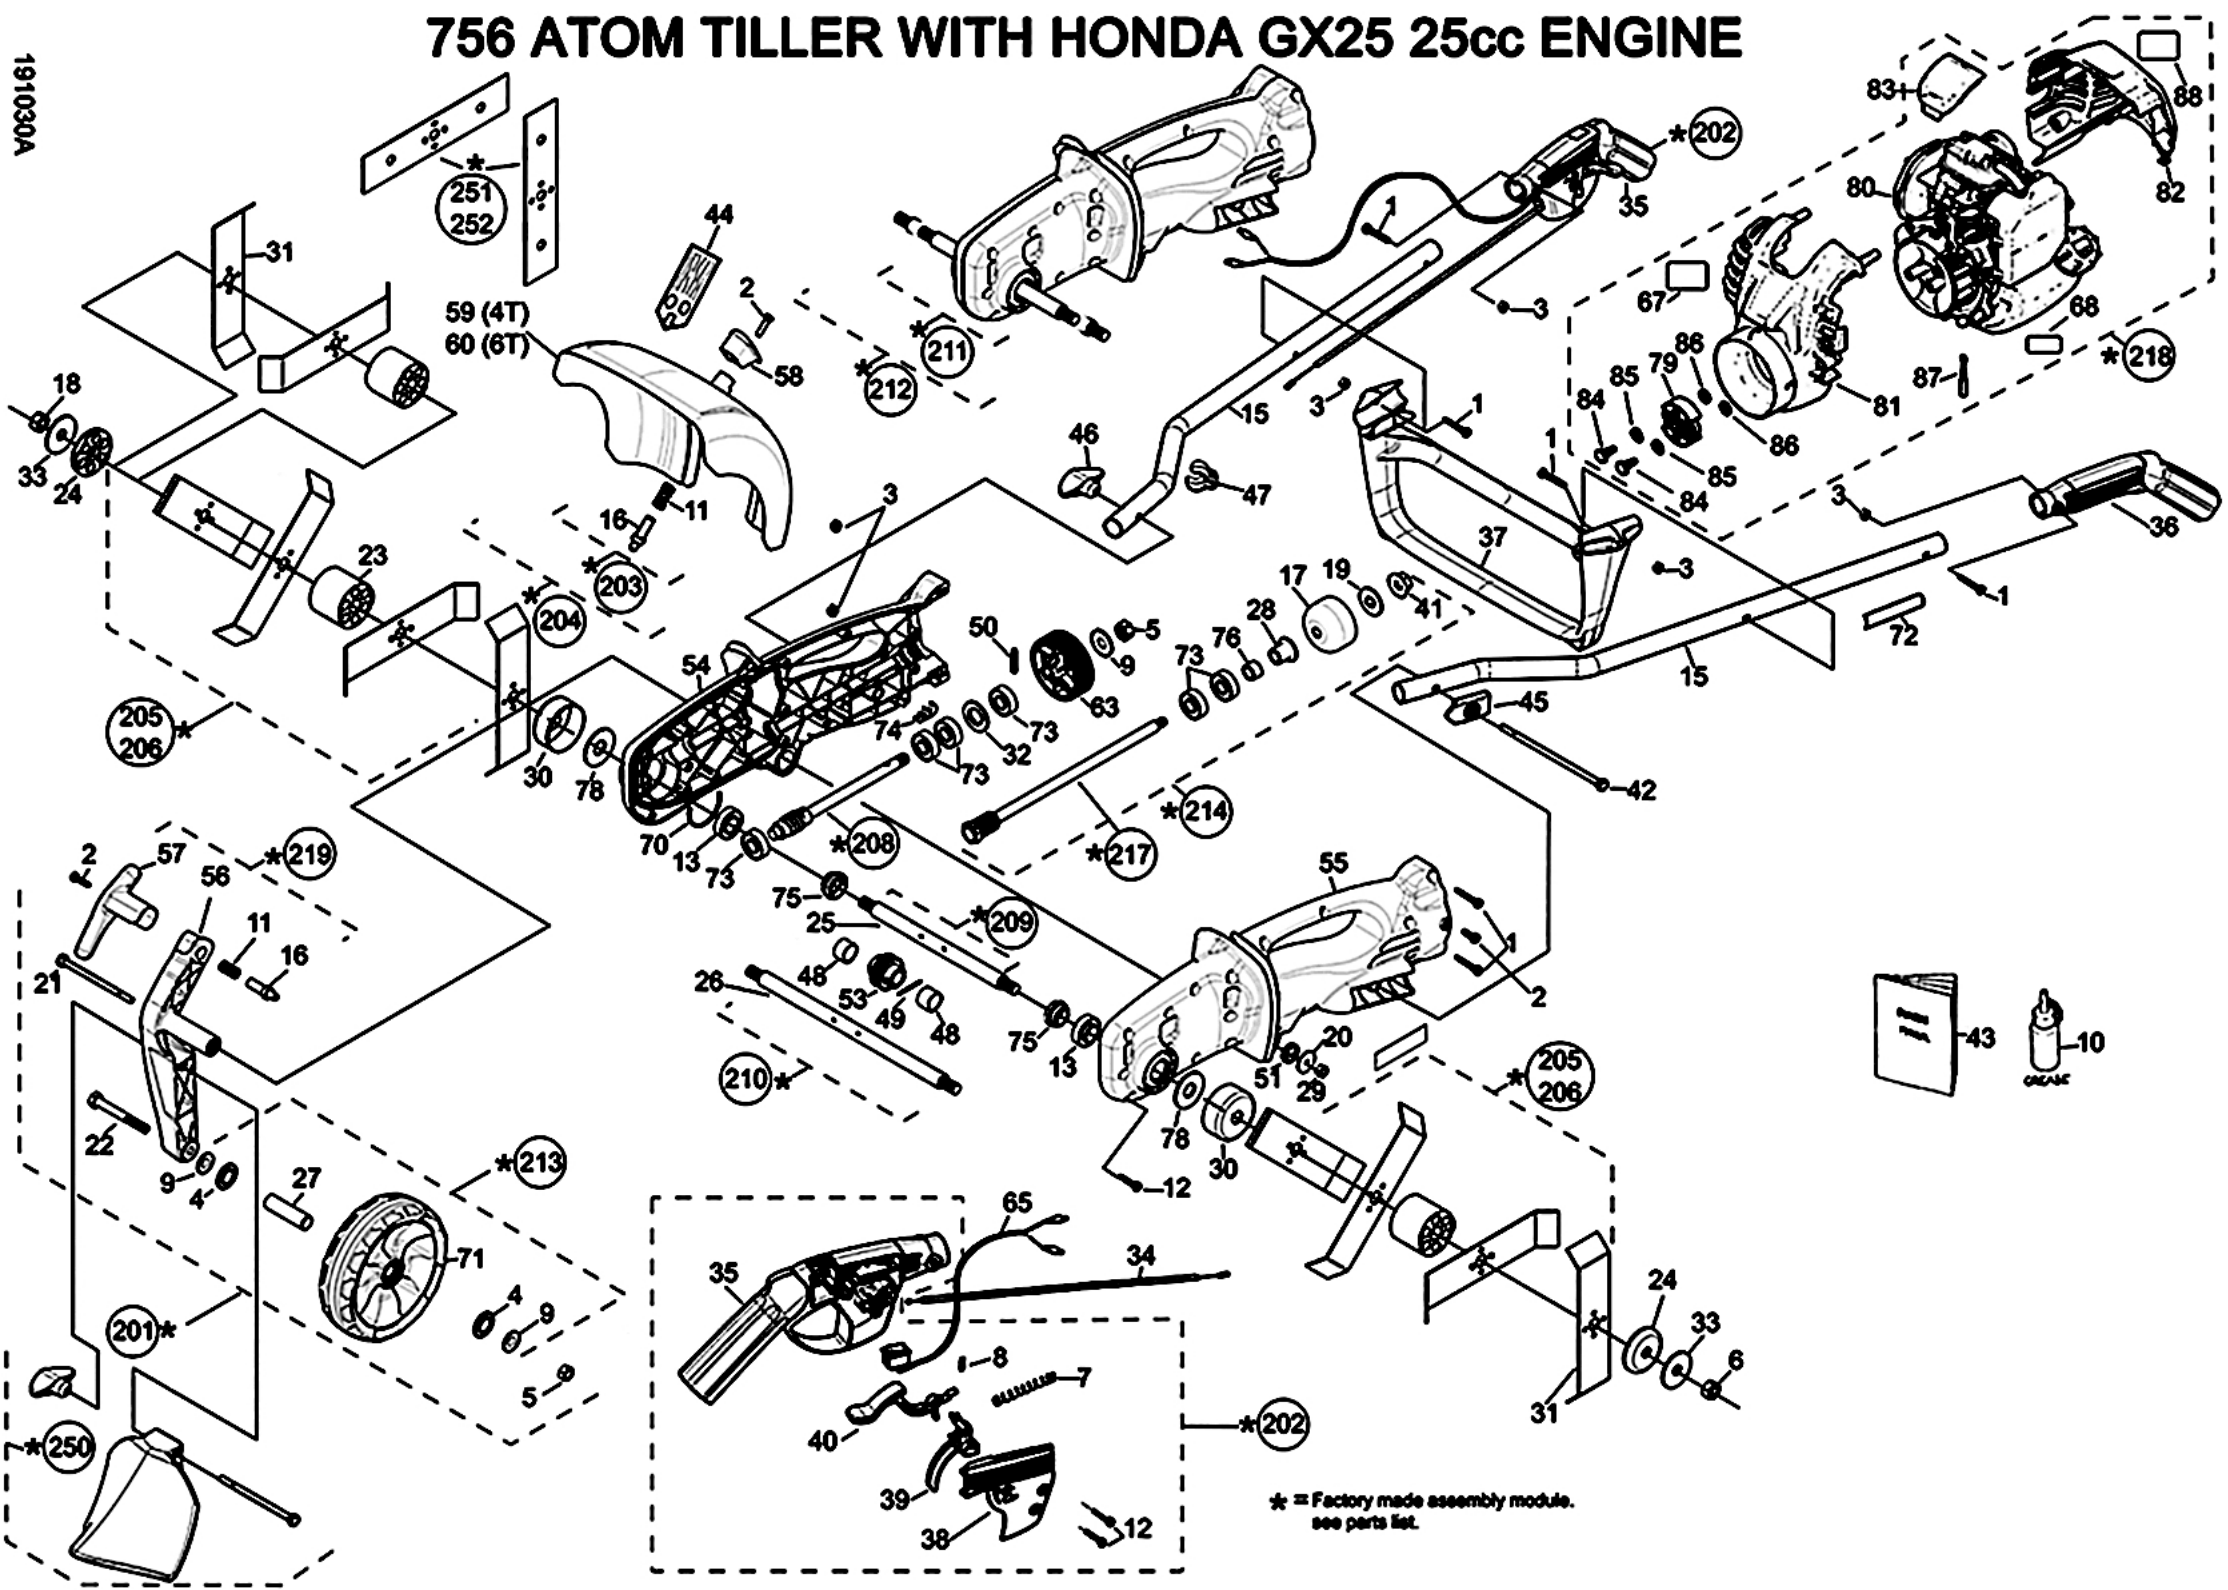

# 756 ATOM TILLER WITH HONDA GX25 25cc ENGINE

191030A

ATOM MODEL: 756 TILLER with Honda GX25 engine

PART NO: 21756

Key	Part No	Substitute Part No	Description	Key	Part No	Substitute Part No	NLA	Description	Key	Part No	Substitute Part No	Description
1	40650		SCREW M5x36 TORX25	39	63883S			SET TRIGGER & INTERLOCK	79	63555A		CLUTCH ASSY GX25-26KZ-ATOM
2	40651		SCREW M6x16 TORX25	40	63883S			SET TRIGGER & INTERLOCK	80	65139-EU5		ENG GX25 SATS-EU5 w/o COVER
3	40652		NUT NYLOC M5	41	43163			NUT FLANGE 3/8 UNC	81	64236RN		GX25 MK2 FRONT COVER
4	42111		SEAL 27.2x12.6 WH	42	63049			BOLT HEX 6.5 x 1/4 BSW	82	64237RN		GX25 MK2 REAR COVER
5	43172		NUT NYLOC 3/8 UNC w/AXLE	43	21775			MANUAL ALL MODELS	83	64238RN		GX25 MK2 SPARK PLUG COVER
6	43173		NUT M12 x 1.75 RH	44	63065			LABEL WARN TILLER GUARD	84	63553		FC/HPE CLUTCH BOLT M6
7	43198		SPRING TRIGGER COMP	45	63187BN			CAPTIVE PLATE 1/4 HEX BOLT	85	63554		FC/HPE CLUTCH WASHER WAVY
8	43199		SPRING SMALL INTERLOCK	46	63488A			ASSY HANDLE KNOB+NUT	86	63556		FC/HPE CLUTCH WASHER FLAT
9	43218		WASHER 3/8 20x1.8x26	47	63217BN			CLIP - HANDLE CABLE & WIRE	87	63355		GROUND WIRE
10	43227		GREASE & DISPENSER	48	63261			SPACER TILL GEAR STEEL	88	65191		LABEL POWERED BY HONDA
11	43452		SPRING HT ADJ ARM COMPR	49	63269			PIN ROLL 6 x 30 TL	89	62968		PRO CARBY CONN M6x1.0
12	43790		SCREW M5.5x22 TORX25	50	63275			PIN ROLL 5 x 30 DR/TL	90	63457		WASHER 6.4x12.5x1.5
13	43868		BEARING 6003-2RS 4.5X17ID	51	63348			O-RING 18x4mm	91	63169		NUT M6x1.0
14	44006		NUT 1/4 UNC 10.9mm	52	63806RN			GX25 MOUNT/FAN COVER	92	43966RN		GX25 AIR DEFLECTOR
15	44060		HANDLE TUBE	53	63368	65312A		TILL MACH WORM GEAR	201	63871A		ASSY WH ARM+WHEEL TILLER
16	62723		PIN ADJ ARM M6x1.0 THREAD	54	63912WN			SET LH+RH TILLER GREY	202	63433AR		ASSY RH HDL HONDA 441-481-561
17	44318		DRUM CLUTCH CUP 54mm	55	63912WN			SET LH+RH TILLER GREY	203	63872AWE		ASSY COVER TINE 250
18	45112		NUT M12x1.75 LH	56	63376WP			WHEEL ARM TILLER	204	63873AWE		ASSY COVER TINE 350
19	63277		WASH CL DRUM 12x27x22	57	63377WP			HEIGHT ADJ HANDLE ARM	205	63208S8		TINE 4 TINE SET (8 piece)
20	62795		WASH 28.5x1.6x1/4 PRO MK2	58	63378WP			KNOB COVER TILLER	206	63209S12		TINE 6 TINE SET (12 piece)
21	62843		BOLT HEX 3.5x1/4 BSW	59	63380WE			COVER TINE 250mm(U-GAP 87)	208	63411A	65312A	TILL MACH WORM GEAR
22	62844		BOLT HEX 3x3/8 BSW	60	63381WE			COVER TINE 350mm(U-GAP 87)	209	63874A		ASSY GEAR WORM CRN 250 SHAFT
23	62851WP		SPACER TINE LARGE 45.5mm	61	63384		X	SEAL GEAR TILLER	210	63875A		ASSY GEAR WORM CRN 350 SHAFT
24	62852WP		SPACER TINE SMALL 10mm	62	63781	63978A		TILL ASSY SHAFT GEAR	211	63876WNK		ASSY TILL GREY 250 ST1
25	62891		SHAFT TINE 250mm	63	63780	63978A		TILL ASSY SHAFT GEAR	212	63877WNK		ASSY TILL GREY 350 ST1
26	62892		SHAFT TINE 350mm	64	63978A	63978A		TILL ASSY SHAFT GEAR	213	63880A		ASSY TILL WHEEL-TUBE-SEALS
27	62903		SPACER WHEEL 41.5mm TILLER	65	63400			ROCKER SWITCH WITH WIRE	214	63881A		ASSY TILL SHAFT-GEAR-DRUM
28	64119		HUB SINTERED 11.5mm	67	65192			LABEL MODEL 756	217	63978A		TILL ASSY SHAFT GEAR 38/10T
29	62919		NUT NYLOC 1/4 UNC	68	63219			LABEL HOT MOTOR/OIL	218	65139-EU5		ASSY ENGINE GX25 SATS
30	62921		DRUM TINE 17mm	69	63410			SHAFT T PINION WORM	219	63990A		ASSY WHEEL ARM ADJ
31	62948		TINE TILLER SINGLE	70	63439		X	SEAL U GEAR BOX TILLER	250	63222		FURROW ATTACH KIT
32	62982		BEAR WASH 32x18x1.6	71	64967BP			WHEEL EDGER DOM	251	63204S8		SET DETHATCH & AERATE BLADE
33	62983		WASH BLADES 54x12.2x2	72	64378			LABEL WARN BLADE COVER	252	63205S12		SET DETHATCH & AERATE BLADE
34	63002		CABLE THROTTLE 910+62	73	63474			BEARING 32x10x12				
35	63017BS		HANDLE RH DOMESTIC	74	63533WE			HOOK EDGER CABLE BODY				
36	63019BS		HANDLE LH DOMESTIC	75	63771		X	SPACER GREASE SAVER TILLER				
37	63020WE		HANDLE CROSS BRACE	76	63772			SPACER MAIN SHAFT TILLER				
38	63021WP		COVER RH HANDLE GREY	77	63867			NUT 3/8 HOLDING				