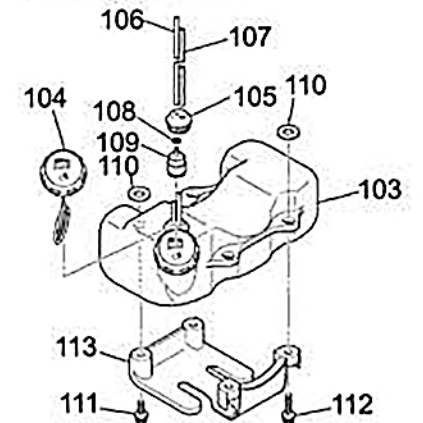

CLUTCH SYSTEM

RECOIL STARTER SYSTEM

FUEL TANK SYSTEM

ATOM PRODUCT: MITSUBISHI TLE48 48cc Engine

REF NO: 770

Key	Part No	Substitute Part No	Description	Key	Part No	Substitute Part No	Description	Key	Part No	Substitute Part No	Description
1	65008		CASE DRIVE	38	64208		TLE48 GROMMIT	76	64991		GRID MITS
2	65009		CASE STARTER	39	64029		TLE33/48 CAP PLUG	77	64067		SCREW & WASH
3	65010		TLE48 BEARING BALL	40	64030		TLE33/48 BOLT WSR	78	65044		TLE48 GASKET MUFFLER
4	63575		SEAL 22x12 START END	41	65033	64031	TLE33/48 SPARK PL BPMR8YNGK	79	65045		TLE48 MUFFLER ASSY
5	65011		TLE48 OIL SEAL	42	65034		TLE48 WIRE LEAD	81	64071		SCREW
6	63996		TLE33/48 PIN DOWEL	43	65035		TLE48 GASKET INSULATOR	83	65269		TLE48 CLUTCH ASSY
8	65013		TLE48 GUIDE FRONT	44	65036		TLE48 INSULATOR	84	64075		BOLT CL x 26.5
9	65014		TLE48 GUIDE BACK	45	64035		SCREW WSR M5x25	85	64076		WASHER FLAT
10	64000		TLE33/48 PIN DOWEL	46	65037		TLE48 GASKET CARB	88	65048		TLE48 RECOIL START ASSY
11	65015		TLE48 CASE FAN	47	65038		TLE48 CARBURETOR	89	65049		TLE48 CASE STARTER
12	64002		BOLT & WASHER	48	64038		TLE33/48 BODY PUMP	90	64080		ROPE PULLEY
14	65017		TLE48 CYLINDER	49	46670		SCREEN	91	65055		TLE48 CAM
15	65018		TLE48 GASKET CYLINDER	50	64040		VALVE NEEDLE	92	65050		TLE48 SPRING
16	64007		BOLT	51	46672		SPRING	93	64083		SPRING STARTER
17	65019		TLE48 PORT COVER FRONT	52	46673		SCREW	94	64084		SCREW
18	65020		TLE48 PORT COVER BACK	53	46674		PIN	95	64085	43366	MTD ROPE STARTER
19	65021		TLE48 PORT GASKET	54	46675		LEVER	96	63636		STARTER PLASTIC GRIP
20	64011		TLE33/48 SCREW	55	46676		BODY - PURGE	97	65051		TLE48 PAWLS STARTER
21	64012		BOLT STUD	56	46677		COVER - PUMP	98	64088		RATCHET
22	65022		TLE48 COVER TOP	57	46678		PUMP - PRIMING	99	64089		SPRING RET
23	65023		TLE48 GUARD PLUG	58	64048		DIAPHRAM CONTROL	100	64090		SPRING CIRCLIP
25	64016		SCREW & WSR	59	64049		GASKET	101	64107		SCREW & WASH
26	64107		SCREW WSR FRONT	60	64050		DIAPHRAM	103	65053		TLE48 FUEL TANK ASSY
27	65025		TLE48 CRANKSHAFT ASSY	61	64051		GASKET	104	64094		ASSY TANK CAP
28	65026		TLE48 PISTON	64	46685		RING	105	64100		TLE33/48 PLUG GROMMET
29	65027		TLE48 PIN PISTON	65	64055		HOLD WIRE	106	64101		TUBE FUEL 220mm
30	64020		TLE33/48 KEY	66	46688		SCREW	107	64102		TUBE FUEL 75mm
31	65028		TLE48 RING TOP	68	46693		SCREW	108	63615		CLIP-HOSE-STEEL
32	65029		TLE48 CLIP PISTON PIN	69	64062		WASHER	109	63614		FUEL FILTER
33	65030		TLE48 BEARING NEEDLE	70	65042		TLE48 GASKET AIR CLEANER	110	64106		PAD WASHER
34	64024		NUT FAN SPG	71	65043		TLE48 CLEANER CASE ASSY	112	64108		SCREW & WASH
35	65031		TLE48 ROTOR	72	64064		SCREW & WSR	113	64105		STAND ENGINE
36	65032		TLE48 COIL IGNITION	73	64988		ELEMENT CLEANER				
37	64027		TLE33/48 CAP SPARK PLUG	74	64989		CLEANER COVER ASSY				