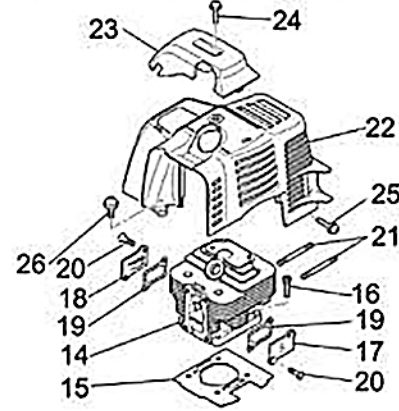

CYLINDER, TOP COVER SYSTEM