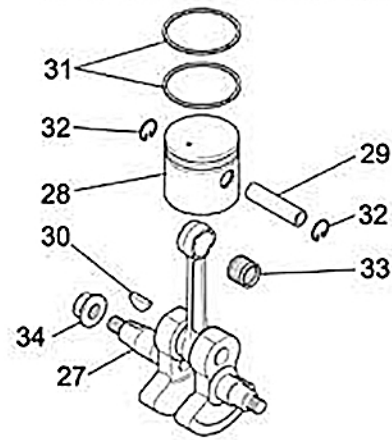

CRANKSHAFT & PISTON SYSTEM