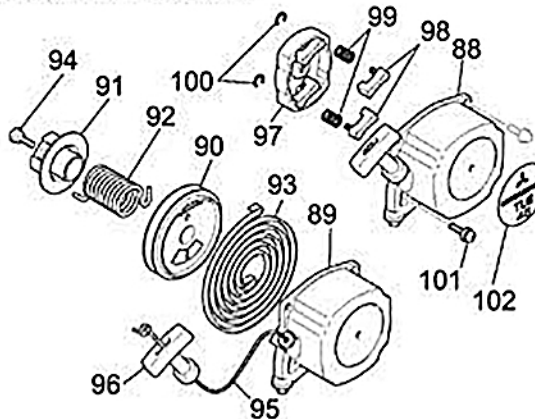

CLUTCH SYSTEM

RECOIL STARTER SYSTEM

FUEL TANK SYSTEM

ATOM PRODUCT: MITSUBISHI TLE48 48cc Engine

REF NO: 770

Key	Part No	Substitute Part No	Description	Key	Part No	Substitute Part No	Description	Key	Part No	Substitute Part No	Description
1	65008		CASE DRIVE	38	64208		TLE48 GROMMIT	76	64991		GRID MITS
2	65009		CASE STARTER	39	64029		TLE33/48 CAP PLUG	77	64067		SCREW & WASH
3	65010		TLE48 BEARING BALL	40	64030		TLE33/48 BOLT WSR	78	65044		TLE48 GASKET MUFFLER
4	63575		SEAL 22x12 START END	41	65033	64031	TLE33/48 SPARK PL BPMR8YNGK	79	65045		TLE48 MUFFLER ASSY
5	65011		TLE48 OIL SEAL	42	65034		TLE48 WIRE LEAD	81	64071		SCREW
6	63996		TLE33/48 PIN DOWEL	43	65035		TLE48 GASKET INSULATOR	83	65269		TLE48 CLUTCH ASSY
8	65013		TLE48 GUIDE FRONT	44	65036		TLE48 INSULATOR	84	64075		BOLT CL x 26.5
9	65014		TLE48 GUIDE BACK	45	64035		SCREW WSR M5x25	85	64076		WASHER FLAT
10	64000		TLE33/48 PIN DOWEL	46	65037		TLE48 GASKET CARB	88	65048		TLE48 RECOIL START ASSY
11	65015		TLE48 CASE FAN	47	65038		TLE48 CARBURETOR	89	65049		TLE48 CASE STARTER
12	64002		BOLT & WASHER	48	64038		TLE33/48 BODY PUMP	90	64080		ROPE PULLEY
14	65017		TLE48 CYLINDER	49	46670		SCREEN	91	65055		TLE48 CAM
15	65018		TLE48 GASKET CYLINDER	50	64040		VALVE NEEDLE	92	65050		TLE48 SPRING
16	64007		BOLT	51	46672		SPRING	93	64083		SPRING STARTER
17	65019		TLE48 PORT COVER FRONT	52	46673		SCREW	94	64084		SCREW
18	65020		TLE48 PORT COVER BACK	53	46674		PIN	95	64085	43366	MTD ROPE STARTER
19	65021		TLE48 PORT GASKET	54	46675		LEVER	96	63636		STARTER PLASTIC GRIP
20	64011		TLE33/48 SCREW	55	46676		BODY - PURGE	97	65051		TLE48 PAWLS STARTER
21	64012		BOLT STUD	56	46677		COVER - PUMP	98	64088		RATCHET
22	65022		TLE48 COVER TOP	57	46678		PUMP - PRIMING	99	64089		SPRING RET
23	65023		TLE48 GUARD PLUG	58	64048		DIAPHRAM CONTROL	100	64090		SPRING CIRCLIP
25	64016		SCREW & WSR	59	64049		GASKET	101	64107		SCREW & WASH
26	64107		SCREW WSR FRONT	60	64050		DIAPHRAM	103	65053		TLE48 FUEL TANK ASSY
27	65025		TLE48 CRANKSHAFT ASSY	61	64051		GASKET	104	64094		ASSY TANK CAP
28	65026		TLE48 PISTON	64	46685		RING	105	64100		TLE33/48 PLUG GROMMET
29	65027		TLE48 PIN PISTON	65	64055		HOLD WIRE	106	64101		TUBE FUEL 220mm
30	64020		TLE33/48 KEY	66	46688		SCREW	107	64102		TUBE FUEL 75mm
31	65028		TLE48 RING TOP	68	46693		SCREW	108	63615		CLIP-HOSE-STEEL
32	65029		TLE48 CLIP PISTON PIN	69	64062		WASHER	109	63614		FUEL FILTER
33	65030		TLE48 BEARING NEEDLE	70	65042		TLE48 GASKET AIR CLEANER	110	64106		PAD WASHER
34	64024		NUT FAN SPG	71	65043		TLE48 CLEANER CASE ASSY	112	64108		SCREW & WASH
35	65031		TLE48 ROTOR	72	64064		SCREW & WSR	113	64105		STAND ENGINE
36	65032		TLE48 COIL IGNITION	73	64988		ELEMENT CLEANER				
37	64027		TLE33/48 CAP SPARK PLUG	74	64989		CLEANER COVER ASSY				