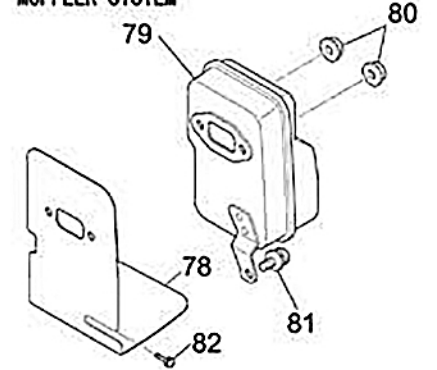

CLUTCH SYSTEM

RECOIL STARTER SYSTEM

FUEL TANK SYSTEM

ATOM PRODUCT: MITSUBISHI TLE48 48cc Engine

REF NO: 770

Key	Part No	Substitute Part No	Description	Key	Part No	Substitute Part No	Description	Key	Part No	Substitute Part No	Description
1	65008		CASE DRIVE	38	64208		TLE48 GROMMIT	76	64991		GRID MITS
2	65009		CASE STARTER	39	64029		TLE33/48 CAP PLUG	77	64067		SCREW & WASH
3	65010		TLE48 BEARING BALL	40	64030		TLE33/48 BOLT WSR	78	65044		TLE48 GASKET MUFFLER
4	63575		SEAL 22x12 START END	41	65033	64031	TLE33/48 SPARK PL BPMR8YNGK	79	65045		TLE48 MUFFLER ASSY
5	65011		TLE48 OIL SEAL	42	65034		TLE48 WIRE LEAD	81	64071		SCREW
6	63996		TLE33/48 PIN DOWEL	43	65035		TLE48 GASKET INSULATOR	83	65269		TLE48 CLUTCH ASSY
8	65013		TLE48 GUIDE FRONT	44	65036		TLE48 INSULATOR	84	64075		BOLT CL x 26.5
9	65014		TLE48 GUIDE BACK	45	64035		SCREW WSR M5x25	85	64076		WASHER FLAT
10	64000		TLE33/48 PIN DOWEL	46	65037		TLE48 GASKET CARB	88	65048		TLE48 RECOIL START ASSY
11	65015		TLE48 CASE FAN	47	65038		TLE48 CARBURETOR	89	65049		TLE48 CASE STARTER
12	64002		BOLT & WASHER	48	64038		TLE33/48 BODY PUMP	90	64080		ROPE PULLEY
14	65017		TLE48 CYLINDER	49	46670		SCREEN	91	65055		TLE48 CAM
15	65018		TLE48 GASKET CYLINDER	50	64040		VALVE NEEDLE	92	65050		TLE48 SPRING
16	64007		BOLT	51	46672		SPRING	93	64083		SPRING STARTER
17	65019		TLE48 PORT COVER FRONT	52	46673		SCREW	94	64084		SCREW
18	65020		TLE48 PORT COVER BACK	53	46674		PIN	95	64085	43366	MTD ROPE STARTER
19	65021		TLE48 PORT GASKET	54	46675		LEVER	96	63636		STARTER PLASTIC GRIP
20	64011		TLE33/48 SCREW	55	46676		BODY - PURGE	97	65051		TLE48 PAWLS STARTER
21	64012		BOLT STUD	56	46677		COVER - PUMP	98	64088		RATCHET
22	65022		TLE48 COVER TOP	57	46678		PUMP - PRIMING	99	64089		SPRING RET
23	65023		TLE48 GUARD PLUG	58	64048		DIAPHRAM CONTROL	100	64090		SPRING CIRCLIP
25	64016		SCREW & WSR	59	64049		GASKET	101	64107		SCREW & WASH
26	64107		SCREW WSR FRONT	60	64050		DIAPHRAM	103	65053		TLE48 FUEL TANK ASSY
27	65025		TLE48 CRANKSHAFT ASSY	61	64051		GASKET	104	64094		ASSY TANK CAP
28	65026		TLE48 PISTON	64	46685		RING	105	64100		TLE33/48 PLUG GROMMET
29	65027		TLE48 PIN PISTON	65	64055		HOLD WIRE	106	64101		TUBE FUEL 220mm
30	64020		TLE33/48 KEY	66	46688		SCREW	107	64102		TUBE FUEL 75mm
31	65028		TLE48 RING TOP	68	46693		SCREW	108	63615		CLIP-HOSE-STEEL
32	65029		TLE48 CLIP PISTON PIN	69	64062		WASHER	109	63614		FUEL FILTER
33	65030		TLE48 BEARING NEEDLE	70	65042		TLE48 GASKET AIR CLEANER	110	64106		PAD WASHER
34	64024		NUT FAN SPG	71	65043		TLE48 CLEANER CASE ASSY	112	64108		SCREW & WASH
35	65031		TLE48 ROTOR	72	64064		SCREW & WSR	113	64105		STAND ENGINE
36	65032		TLE48 COIL IGNITION	73	64988		ELEMENT CLEANER				
37	64027		TLE33/48 CAP SPARK PLUG	74	64989		CLEANER COVER ASSY				