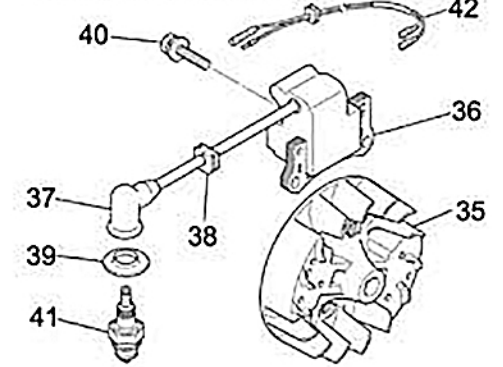

FLYWHEEL MAGNETO SYSTEM