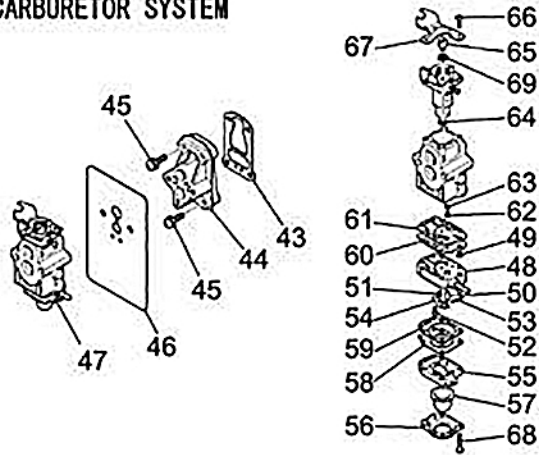

CARBURETOR SYSTEM