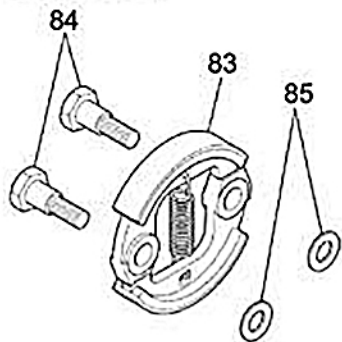

CLUTCH SYSTEM

RECOIL STARTER SYSTEM

FUEL TANK SYSTEM

ATOM PRODUCT: MITSUBISHI TLE48 48cc Engine

REF NO: 770

Key	Part No	Substitute Part No	Description	Key	Part No	Substitute Part No	Description	Key	Part No	Substitute Part No	Description
1	65008		CASE DRIVE	38	64208		TLE48 GROMMIT	76	64991		GRID MITS
2	65009		CASE STARTER	39	64029		TLE33/48 CAP PLUG	77	64067		SCREW & WASH
3	65010		TLE48 BEARING BALL	40	64030		TLE33/48 BOLT WSR	78	65044		TLE48 GASKET MUFFLER
4	63575		SEAL 22x12 START END	41	65033	64031	TLE33/48 SPARK PL BPMR8YNGK	79	65045		TLE48 MUFFLER ASSY
5	65011		TLE48 OIL SEAL	42	65034		TLE48 WIRE LEAD	81	64071		SCREW
6	63996		TLE33/48 PIN DOWEL	43	65035		TLE48 GASKET INSULATOR	83	65269		TLE48 CLUTCH ASSY
8	65013		TLE48 GUIDE FRONT	44	65036		TLE48 INSULATOR	84	64075		BOLT CL x 26.5
9	65014		TLE48 GUIDE BACK	45	64035		SCREW WSR M5x25	85	64076		WASHER FLAT
10	64000		TLE33/48 PIN DOWEL	46	65037		TLE48 GASKET CARB	88	65048		TLE48 RECOIL START ASSY
11	65015		TLE48 CASE FAN	47	65038		TLE48 CARBURETOR	89	65049		TLE48 CASE STARTER
12	64002		BOLT & WASHER	48	64038		TLE33/48 BODY PUMP	90	64080		ROPE PULLEY
14	65017		TLE48 CYLINDER	49	46670		SCREEN	91	65055		TLE48 CAM
15	65018		TLE48 GASKET CYLINDER	50	64040		VALVE NEEDLE	92	65050		TLE48 SPRING
16	64007		BOLT	51	46672		SPRING	93	64083		SPRING STARTER
17	65019		TLE48 PORT COVER FRONT	52	46673		SCREW	94	64084		SCREW
18	65020		TLE48 PORT COVER BACK	53	46674		PIN	95	64085	43366	MTD ROPE STARTER
19	65021		TLE48 PORT GASKET	54	46675		LEVER	96	63636		STARTER PLASTIC GRIP
20	64011		TLE33/48 SCREW	55	46676		BODY - PURGE	97	65051		TLE48 PAWLS STARTER
21	64012		BOLT STUD	56	46677		COVER - PUMP	98	64088		RATCHET
22	65022		TLE48 COVER TOP	57	46678		PUMP - PRIMING	99	64089		SPRING RET
23	65023		TLE48 GUARD PLUG	58	64048		DIAPHRAM CONTROL	100	64090		SPRING CIRCLIP
25	64016		SCREW & WSR	59	64049		GASKET	101	64107		SCREW & WASH
26	64107		SCREW WSR FRONT	60	64050		DIAPHRAM	103	65053		TLE48 FUEL TANK ASSY
27	65025		TLE48 CRANKSHAFT ASSY	61	64051		GASKET	104	64094		ASSY TANK CAP
28	65026		TLE48 PISTON	64	46685		RING	105	64100		TLE33/48 PLUG GROMMET
29	65027		TLE48 PIN PISTON	65	64055		HOLD WIRE	106	64101		TUBE FUEL 220mm
30	64020		TLE33/48 KEY	66	46688		SCREW	107	64102		TUBE FUEL 75mm
31	65028		TLE48 RING TOP	68	46693		SCREW	108	63615		CLIP-HOSE-STEEL
32	65029		TLE48 CLIP PISTON PIN	69	64062		WASHER	109	63614		FUEL FILTER
33	65030		TLE48 BEARING NEEDLE	70	65042		TLE48 GASKET AIR CLEANER	110	64106		PAD WASHER
34	64024		NUT FAN SPG	71	65043		TLE48 CLEANER CASE ASSY	112	64108		SCREW & WASH
35	65031		TLE48 ROTOR	72	64064		SCREW & WSR	113	64105		STAND ENGINE
36	65032		TLE48 COIL IGNITION	73	64988		ELEMENT CLEANER				
37	64027		TLE33/48 CAP SPARK PLUG	74	64989		CLEANER COVER ASSY				