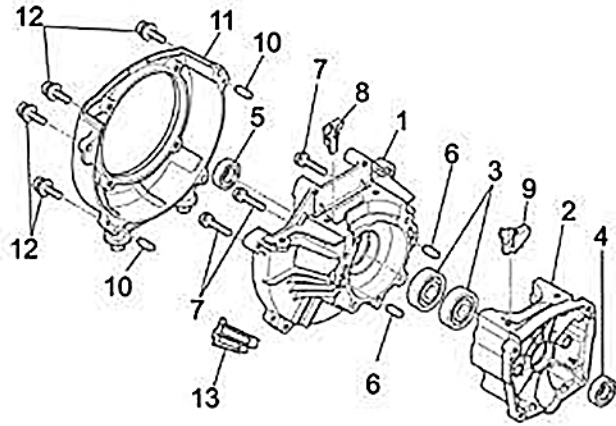

MITSUBISHI TLE48 - 48cc ENGINE REF NO. 770

CRANKCASE SYSTEM