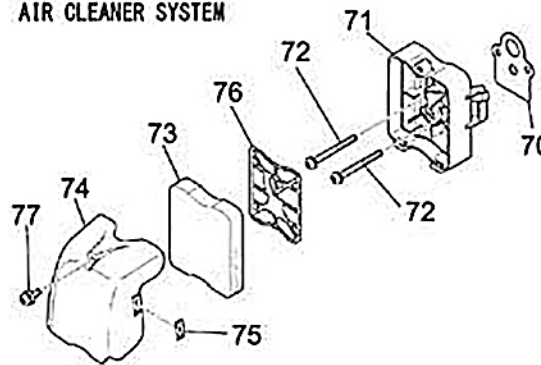

MITSUBISHI TLE48 - 48cc ENGINE REF NO. 770

CRANKCASE SYSTEM

CYLINDER, TOP COVER SYSTEM

CRANKSHAFT & PISTON SYSTEM

FLYWHEEL MAGNETO SYSTEM

CARBURETOR SYSTEM

AIR CLEANER SYSTEM

MUFFLER SYSTEM