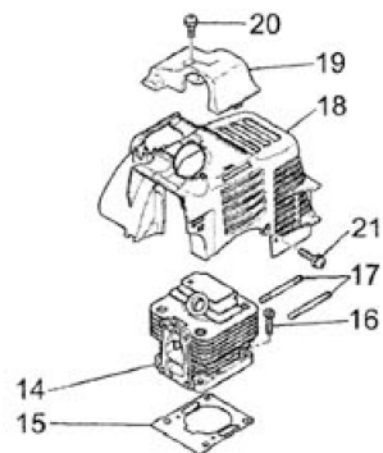

# MITSUBISHI TLE33 - 33cc ENGINE MODEL NO. 768

## CYLINDER, TOP COVER SYSTEM