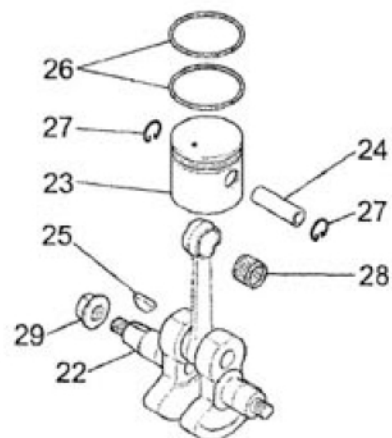

CRANKSHAFT & PISTON SYSTEM