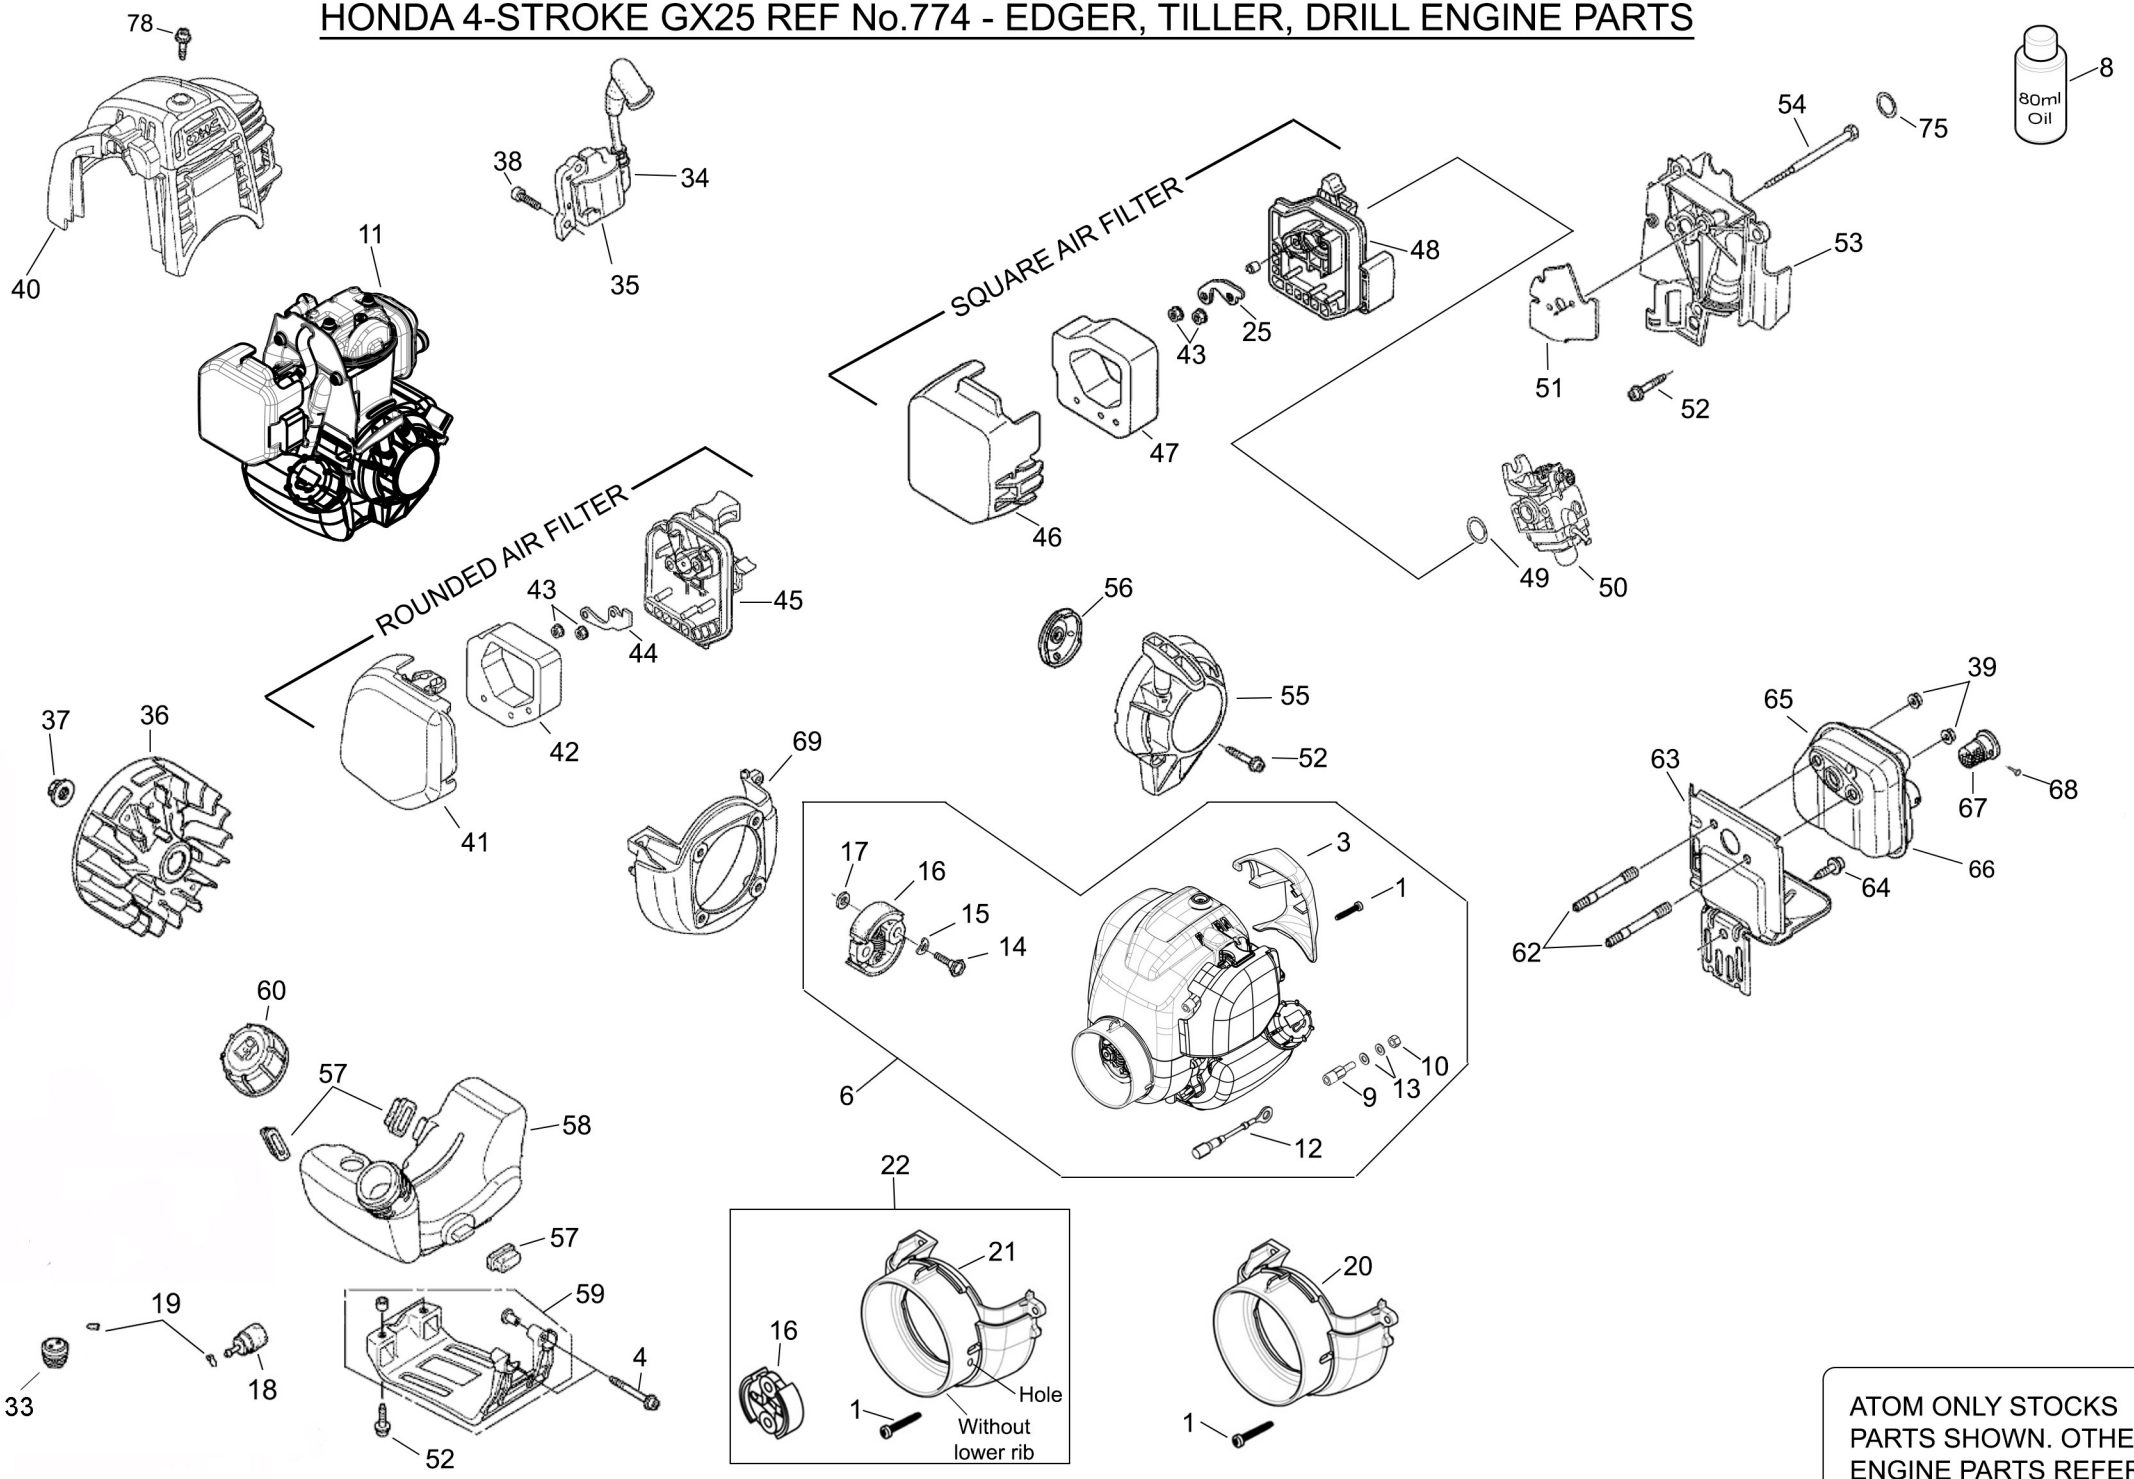

HONDA 4-STROKE GX25 REF No.774 - EDGER, TILLER, DRILL ENGINE PARTS

ATOM ONLY STOCKS
PARTS SHOWN. OTHER
ENGINE PARTS REFER
TO HONDA DEALER

22/06/27

28/02/2023

ATOM PRODUCT: HONDA ENGINE GX25

REF NO: 774

| Key | Part No | Substitute Part No | NLA | Description | Order Part | Key | Part No | Substitute Part No | NLA | Description | Order Part |
|-----|-----------|--------------------|-----|-----------------------------|------------|-----|---------|--------------------|-----|------------------------------|------------|
| 1 | 40650 | | | SCREW M5Xx36 | | 43 | 64259 | | | GX25/35 NUT SELFLOCK | |
| 3 | 43966RN | | | GX25 AIR DEFECTOR | | 44 | 64260 | | | GX25 RND PLATE | |
| 4 | 46130 | | | BOLT 5x30 | | 45 | 64261 | | | GX25 RND FILTER | |
| 8 | 48101 | | | OIL 80ML | | 46 | 64262 | | | SQ AIR FILTER COVER | |
| 9 | 62968 | | | PRO CARBY CONN M6x1 | | 47 | 64263 | | | SQ FILTER ELEMENT | |
| 10 | 63169 | | | NUT M6x1 | | 48 | 64264 | | | SQ AIR FILTER BASE | |
| 11 | 65139-EU5 | | | ENG GX25 SATS w/o COVERS | | 49 | 64265 | | | GX25/35 CARB O-RING 14.8x2.4 | |
| 12 | 63355 | | | GROUND WIRE | | 50 | 64266 | | | CARBURETTOR | |
| 13 | 63457 | | | WASHER 6.4x12.5x1.5 | | 51 | 64267 | | | STD GASKET CARBY | |
| 14 | 63553 | | | CLUTCH BOLT M6 | | 52 | 64268 | | | GX25/35 BOLT SOCKET M5x16 | |
| 15 | 63554 | | | CLUTCH WASHER WAVY | | 53 | 64269 | | | STD SHROUD MANIFOLD | |
| 16 | 63555A | | | CLUTCH ASSY GX25 | | 54 | 64270 | | | GX25/35 HEX BOLT M5x53 | |
| 17 | 63556 | | | CLUTCH WASHER FLAT | | 55 | 64272 | | | RECOIL STARTER ASSY | |
| 18 | 63614 | | | FUEL FILTER | | 57 | 64274 | | | GX25/35 TANK MOUNT RUBBER | |
| 19 | 63615 | | | CLIP, HOSE, STEEL | | 58 | 64275 | | | FUEL TANK | |
| 20 | 63806RN | | | GX25 MOUNT/FAN COVER | | 59 | 64277 | | | TANK GUARD | |
| 21 | 63806RNM | | | GX25 MOUNT/FAN COVER #550 | | 62 | 64280 | | | MUFFLER STUDS 2.5x4.2 | |
| 22 | 63974KM | | | MOD MOUNT/COWL KIT #550 | | 63 | 64281 | | | STD METAL MUFFLER PLATE | |
| 25 | 64205 | | | PLATE SQ FILTER | | 64 | 64282 | | | GX25/35 BOLT SOCKET M5x10 | |
| 33 | 64290 | | | GX25/GX35 GROMMET FUEL TANK | | 65 | 64283 | | | MUFFLER W/O NOZZLE | |
| 34 | 64249 | | | STD COIL 50MM | | 67 | 64285 | | | CUP EXH SPARL ARRESTOR | |
| 35 | 64250 | | | GX25 MK2 BL COIL 150mm | | 68 | 64287 | | | EXH NOZZLE SCREW | |
| 36 | 64251 | | | FLYWHEEL | | 69 | 64288 | 63806RN | | MOUNT/FAN COVER | |
| 37 | 64252 | | | NUT FLANGE 7MM | | 78 | 64949 | | | GX25 M5x15 SCREW COVER | |
| 38 | 64254 | | | GX25/35 BOLT M4 x 14 | | | | | | | |
| 40 | 64256 | | | GX25 STD COVER | | | | | | | |
| 41 | 64257 | | | GX25 RND FILTER COVER | | | | | | | |
| 42 | 64258 | | | GX25 RND AIR FILTER | | | | | | | |