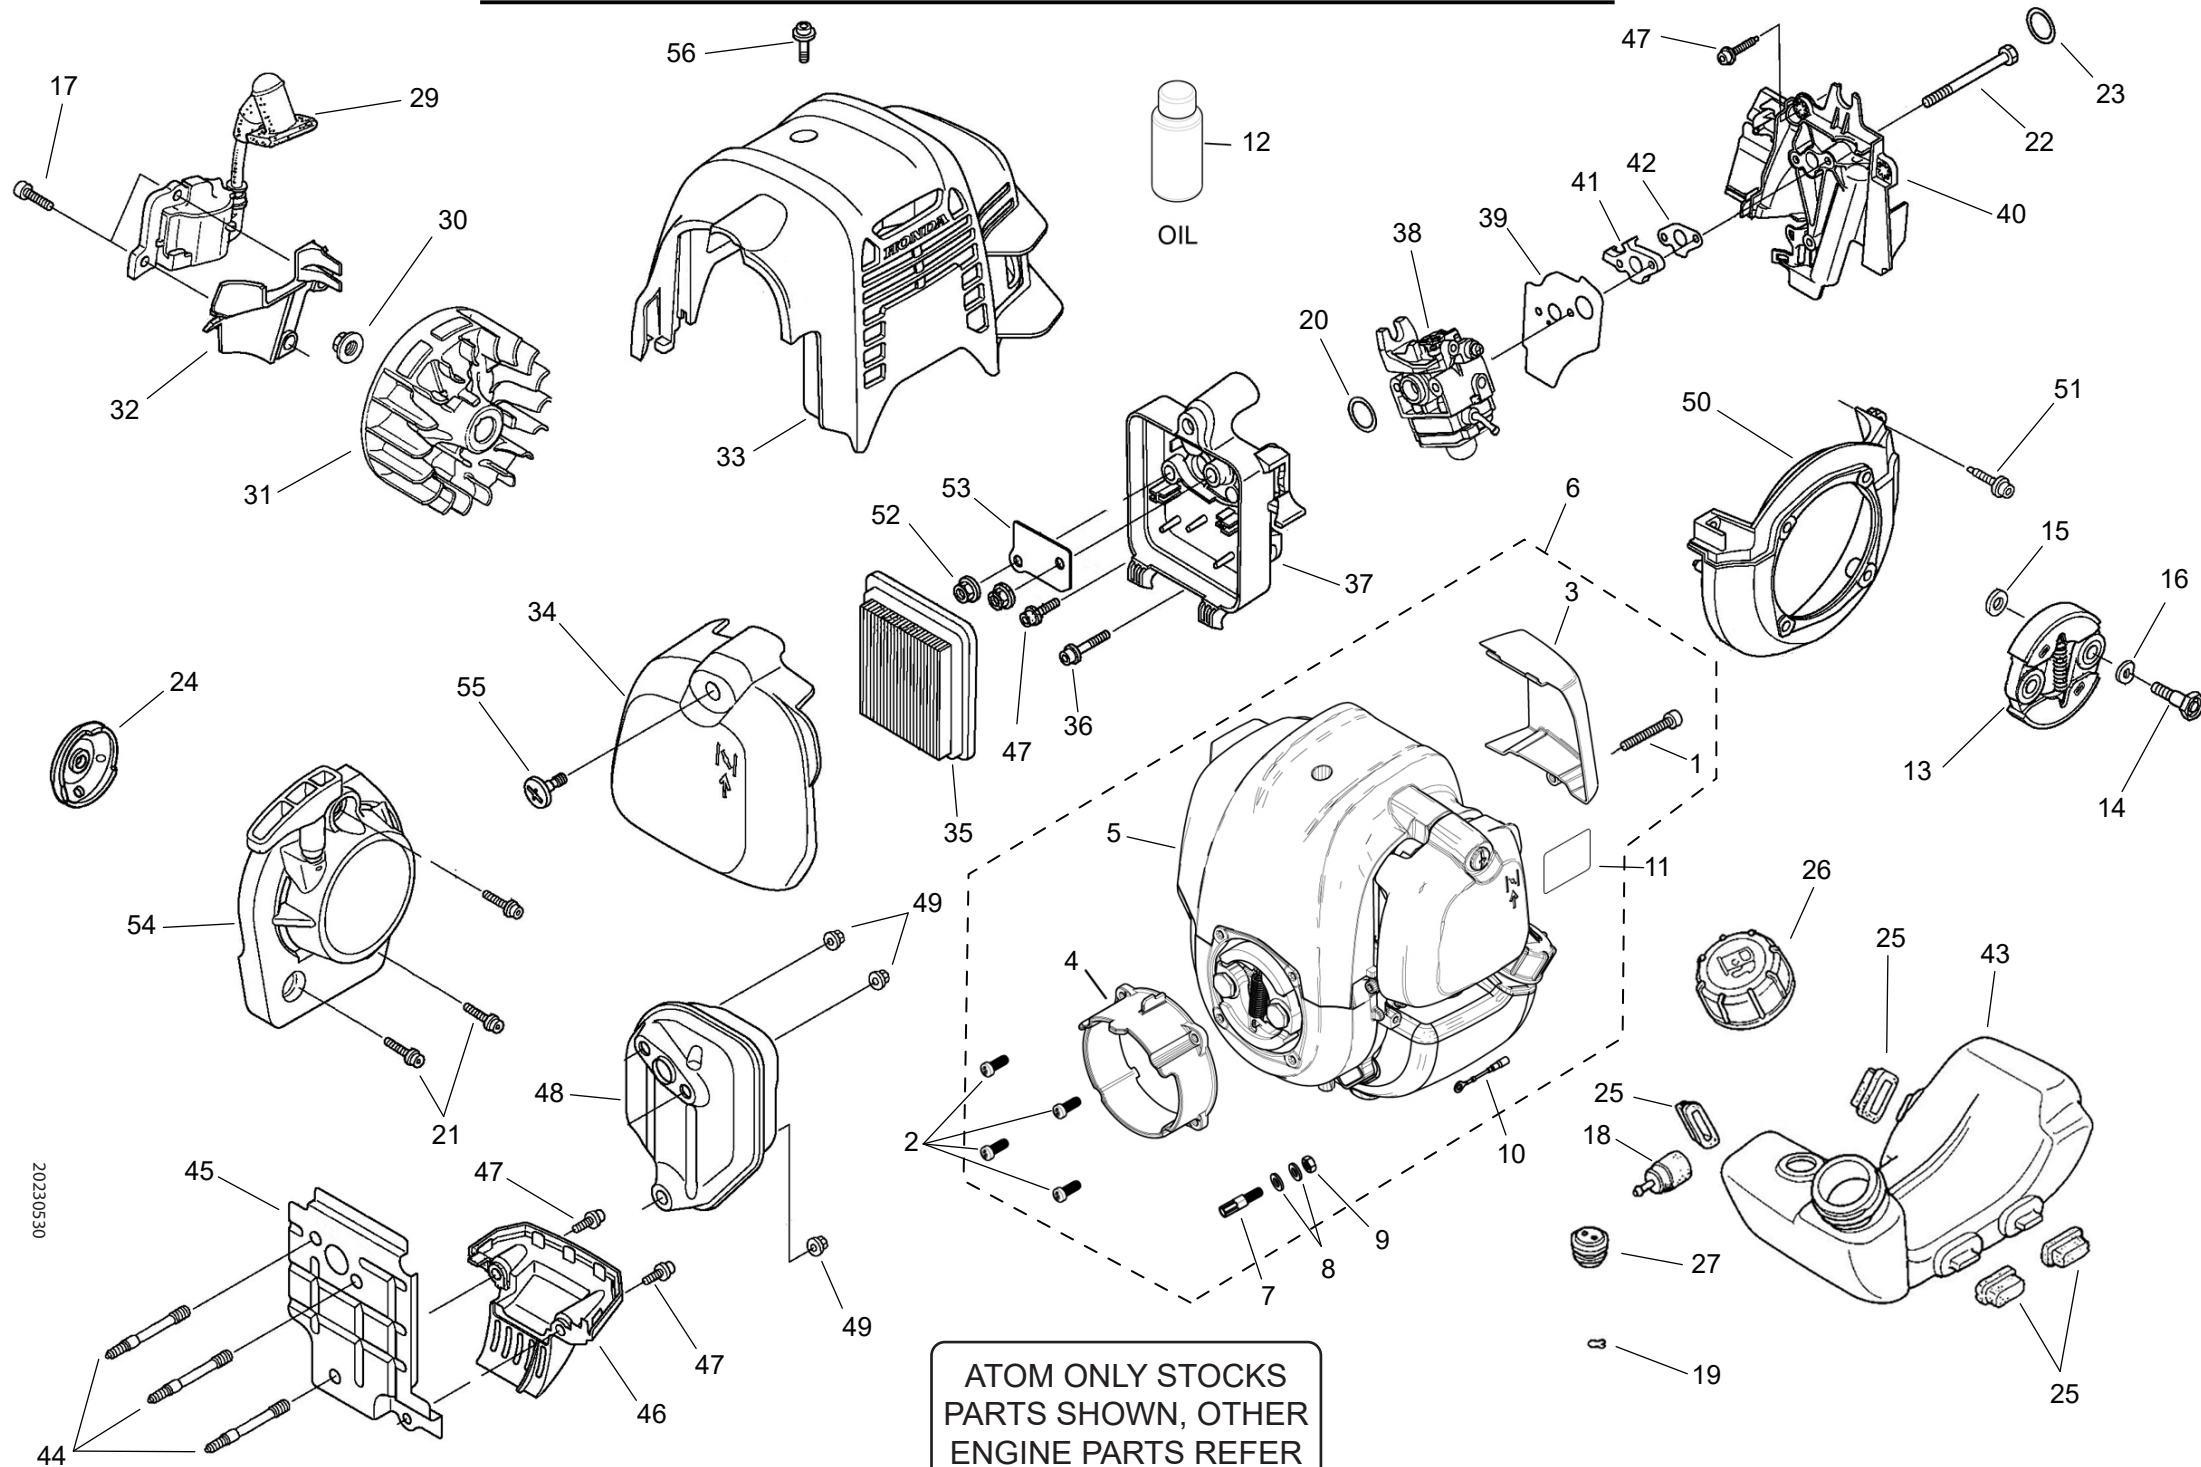

# HONDA GX50 4-STROKE 50cc MOTOR PARTS LIST - Ref No.775

ATOM ONLY STOCKS  
PARTS SHOWN, OTHER  
ENGINE PARTS REFER  
TO HONDA DEALER

20230530

1/06/2023

## ATOM PRODUCT: HONDA ENGINE GX50

REF NO: 775

Key	Part No	Substitute Part No	NLA	Description	Order Part	Key	Part No	Substitute Part No	NLA	Description	Order Part
1	40650			SCREW M5x36 TORX25		30	64296			NUT, FLANGE (8MM)	
2	40651			SCREW M6x16 TORX25		31	65326			FLYWHEEL	
3	65357RN			GX50 AIR DEFLECTOR		32	65327			CLIP, AIR GUIDE	
4	63361RN			MOUNT ENGINE PRO		33	65328			OVER, TOP *R280* (POWER RED)	
5	65310-NT			ENG HONDA GX50NT-SSE3		34	65329			COVER, AIR CLEANER	
6	65310A			ASSY ENGINE HONDA GX50NT		35	65320			ELEMENT, AIR CLEANER	
7	62968			PRO CARBY CONN M6x1.		36	65330			BOLT, SOCKET (5X25)	
8	63457			WASHER 6.4x12.5x1.5		37	65331			HOUSING, AIR CLEANER	
9	63169			NUT M6x1.0		38	65332			CARBURETOR ASSY. (WYB 52)	
10	63355			GROUND WIRE		39	65333			GASKET, CARBURETOR	
11	63219			LABEL HOT MOTOR/OIL		40	65334			SHROUD	
12	48100			OIL 100ml (Honda)		41	65335			SPACER, SHROUD	
13	65322			CLUTCH ASSY		42	65337			GASKET, SHROUD	
14	65323			BOLT, CLUTCH (8MM)		43	65338			TANK, FUEL	
15	64076			WASHER, CLUTCH (8X17)		44	64315			BOLT,STUD 2 - 5X45.5	
16	64077			WASHER, WAVE (10MM)		45	65339			GUIDE, AIR	
17	64254			BOLT, SOCKET (4X14)		46	65340			GUIDE, AIR (LOWER)	
18	63614			FILTER, FUEL		47	65336			BOLT, SOCKET (5X16)	
19	63615			CLIP, TUBE (B1 5)		48	65341			MUFFLER	
20	64265			O-RING (14.8X2.4)		49	64255			NUT, SELF-LOCK (5MM)	
21	64268			BOLT, SOCKET (5X16)		50	65342			COVER, FAN	
22	65324			BOLT (5X58)		51	64323			BOLT, SOCKET (5X20)	
23	64373			O-RING (14.8X2.4)		52	64259			NUT, FLANGE (5MM)	
24	64273			PULLEY, RECOIL STARTER		53	65343			PLATE, OIL TRAP	
25	64274			RUBBER, TANK MOUNTING		54	65344			STARTER ASSY., RECOIL	
26	64278			CAP ASSY., FUEL TANK		55	65345			SCREW, SPECIAL (6X16)	
27	64290			GROMMET, FUEL TUBE		56	65346			BOLT, TOP COVER	
29	65325			COIL ASSY., IGNITION							