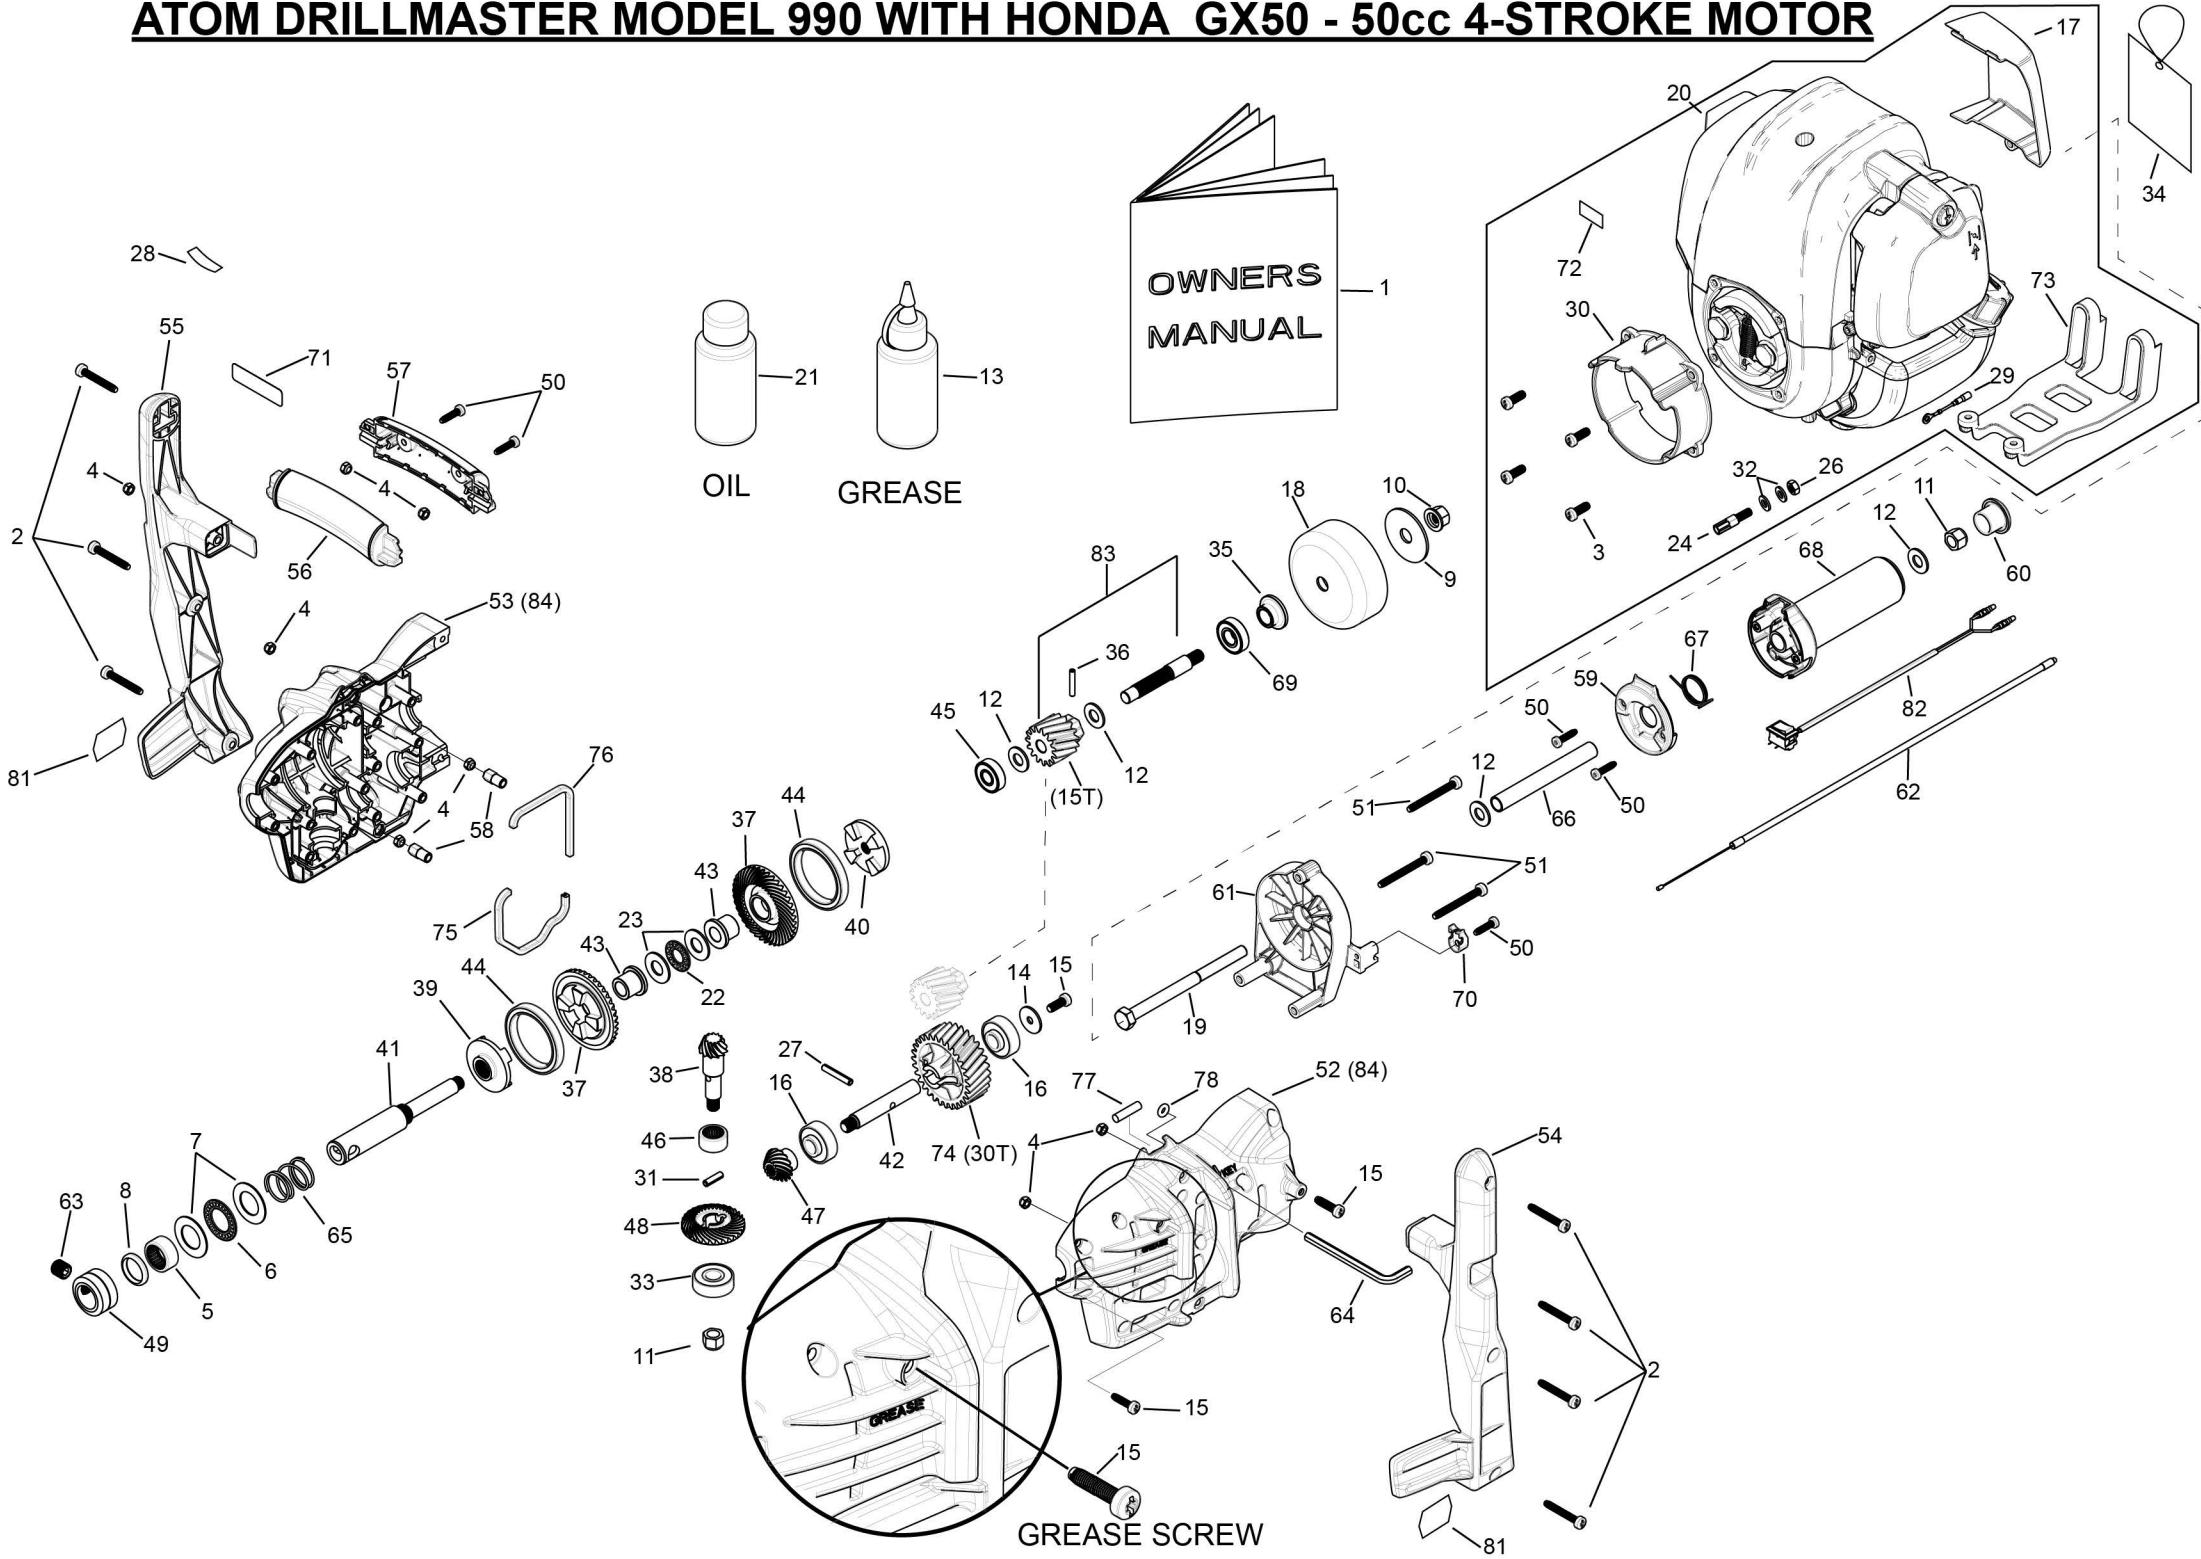

ATOM DRILLMASTER MODEL 990 WITH HONDA GX50 - 50cc 4-STROKE MOTOR

230517

1/06/2023

ATOM MODEL: 990 ENGINE DRILL GX50 Honda engine

PART NO: 20960

Key	Part No	Substitute Part No	NLA	Description	Order Part	Key	Part No	Substitute Part No	NLA	Description	Order Part	Key	Part No	Substitute Part No	NLA	Description	Order Part
1	72001			MANUAL ALL MODELS		31	63440			PIN ROLL 5x18		61	65358RN			DR THR MOUNT GX50	
2	40650			SCREW M5x36		32	63457			WASHER 6.4x12.5x1.5		62	64227			DR THROTTLE CABLE 362+87	
3	40651			SCREW M6x16		33	63474			BEARING 32x10x12		63	64229			SCREW GRUB M12x1.25x12	
4	40652			NUT NYLOC M5		34	63953			TAG-MADE IN AUSTRALIA		64	64230			KEY ALLEN 6AFx90	
5	40912			BEAR NEEDLE 20x12mm		35	64119			HUB SINTERED 11.5mm		65	64231			DR REVERSE SPRING 30x22	
6	40914			BEAR THR 20x35x2		36	64130			PIN ROLL 4 X 24 DR/TL		66	64232			DR HAN SPACER TUBE 104mm	
7	40915			WASHER THRUST 20x35x1		37	64176			DR GEAR WITH DOG		67	64233			DR THRO RET SPRING	
8	40922			SEAL SHAFT 20x26x4mm		38	64177			DR PINION MAIN		68	64234BS			DR THRO HAN W/RUBBER	
9	43116			WASHER 45x12.2x2		39	64178			DR FORWARD GEAR DOG		69	64235			BEARING 6001-2RS 12x28x8	
10	43163			NUT FLANGE 3/8 UNC		40	64179			DR REVERSE GEAR DOG		70	64333WP			DR CABLE RETAINER	
11	43172			NUT NYLOC 3/8UNC w/AXLE		41	64181			DR MAIN SHAFT		71	64335			LABEL WARN DRILL HANDLE	
12	43218			WASHER 3/8 ZP 20x1.8x20		42	64183			DR SPUR GEAR SHAFT		72	65361			LABEL DR MODEL 990	
13	43227			GREASE & DISPENSER		43	64184			DR BRONZE BEAR SINTERED		73	65359RN			DR TANK GUARD GX50	
14	43484			WASHER 22.43 x 5.94		44	64185			DR BEAR 6809-2RS 45x58x7		74	64416A			DR ASSY SHAFT GEAR 30/15T KIT	
15	43790			SCREW M5.5x22 TORX25		45	64187			DR BEAR 6000RS 10x26x8		75	64347			DR CASING SEAL 1	
16	43860			BEARING 32x10x12+4mm		46	64188			BEAR NEEDLE 16x22x12		76	64348			DR CASING SEAL 2	
17	65357RN			GX50 AIR DEFLECTOR		47	64189			DR GEAR BEVEL 15T STEEL		77	64969			DR SPIRIT LEVEL	
18	44312			DRUM CUP PRO 79x32		48	64190			DR GEAR BEVEL T30 STEEL		78	64355			O RING 3x11 ODx5 ID	
19	44439			BOLT BSW HEX 3/8x5		49	64243			ASSY COLL/SCREW/KEY		81	64383			LABEL DRILLMASTER	
20	65310-NT			ENG HONDA GX50NT		50	64194			SCREW M4.5x19.5 TORX20		82	64411			DR SWITCH & WIRE	
21	48100			OIL 100ml GX31&GX35		51	64206			SCREW M5 x 50 TORX25		83	64416A			DR ASSY SHAFT GEAR 30/15T KIT	
22	62964			BEARING NEEDLE 12x26x2		52	64859WN			SET LH+RH ENG DRILL		84	64859WN			SET LH+RH ENG DRILL	
23	62965			WASHER THRUST 12x26x1.5		53	64859WN			SET LH+RH ENG DRILL							
24	62968			PRO CARBY CABLE CONN M6x1.0		54	64212WN			DR MAIN HANDLE LH							
25	62982			WASHER BEAR 31.8x18.5x1.6T		55	64213WN			DR MAIN HANDLE RH							
26	63169			NUT M6x1.0		56	64216BS			DR GRIP FRONT W/RUBBER							
27	63275			PIN ROLL 5x30 DR/TL		57	64217BS			DR GRIP BACK W/RUBBER							
28	64926			LABEL DR SAFETY		58	64218WP			DR NUT RETAINER							
29	63355			GROUND WIRE		59	64220WP			DR THRO HANDLE COV							
30	63361RN			MOUNT ENGINE PRO		60	64221WP			DR THR HANDLE CAP							