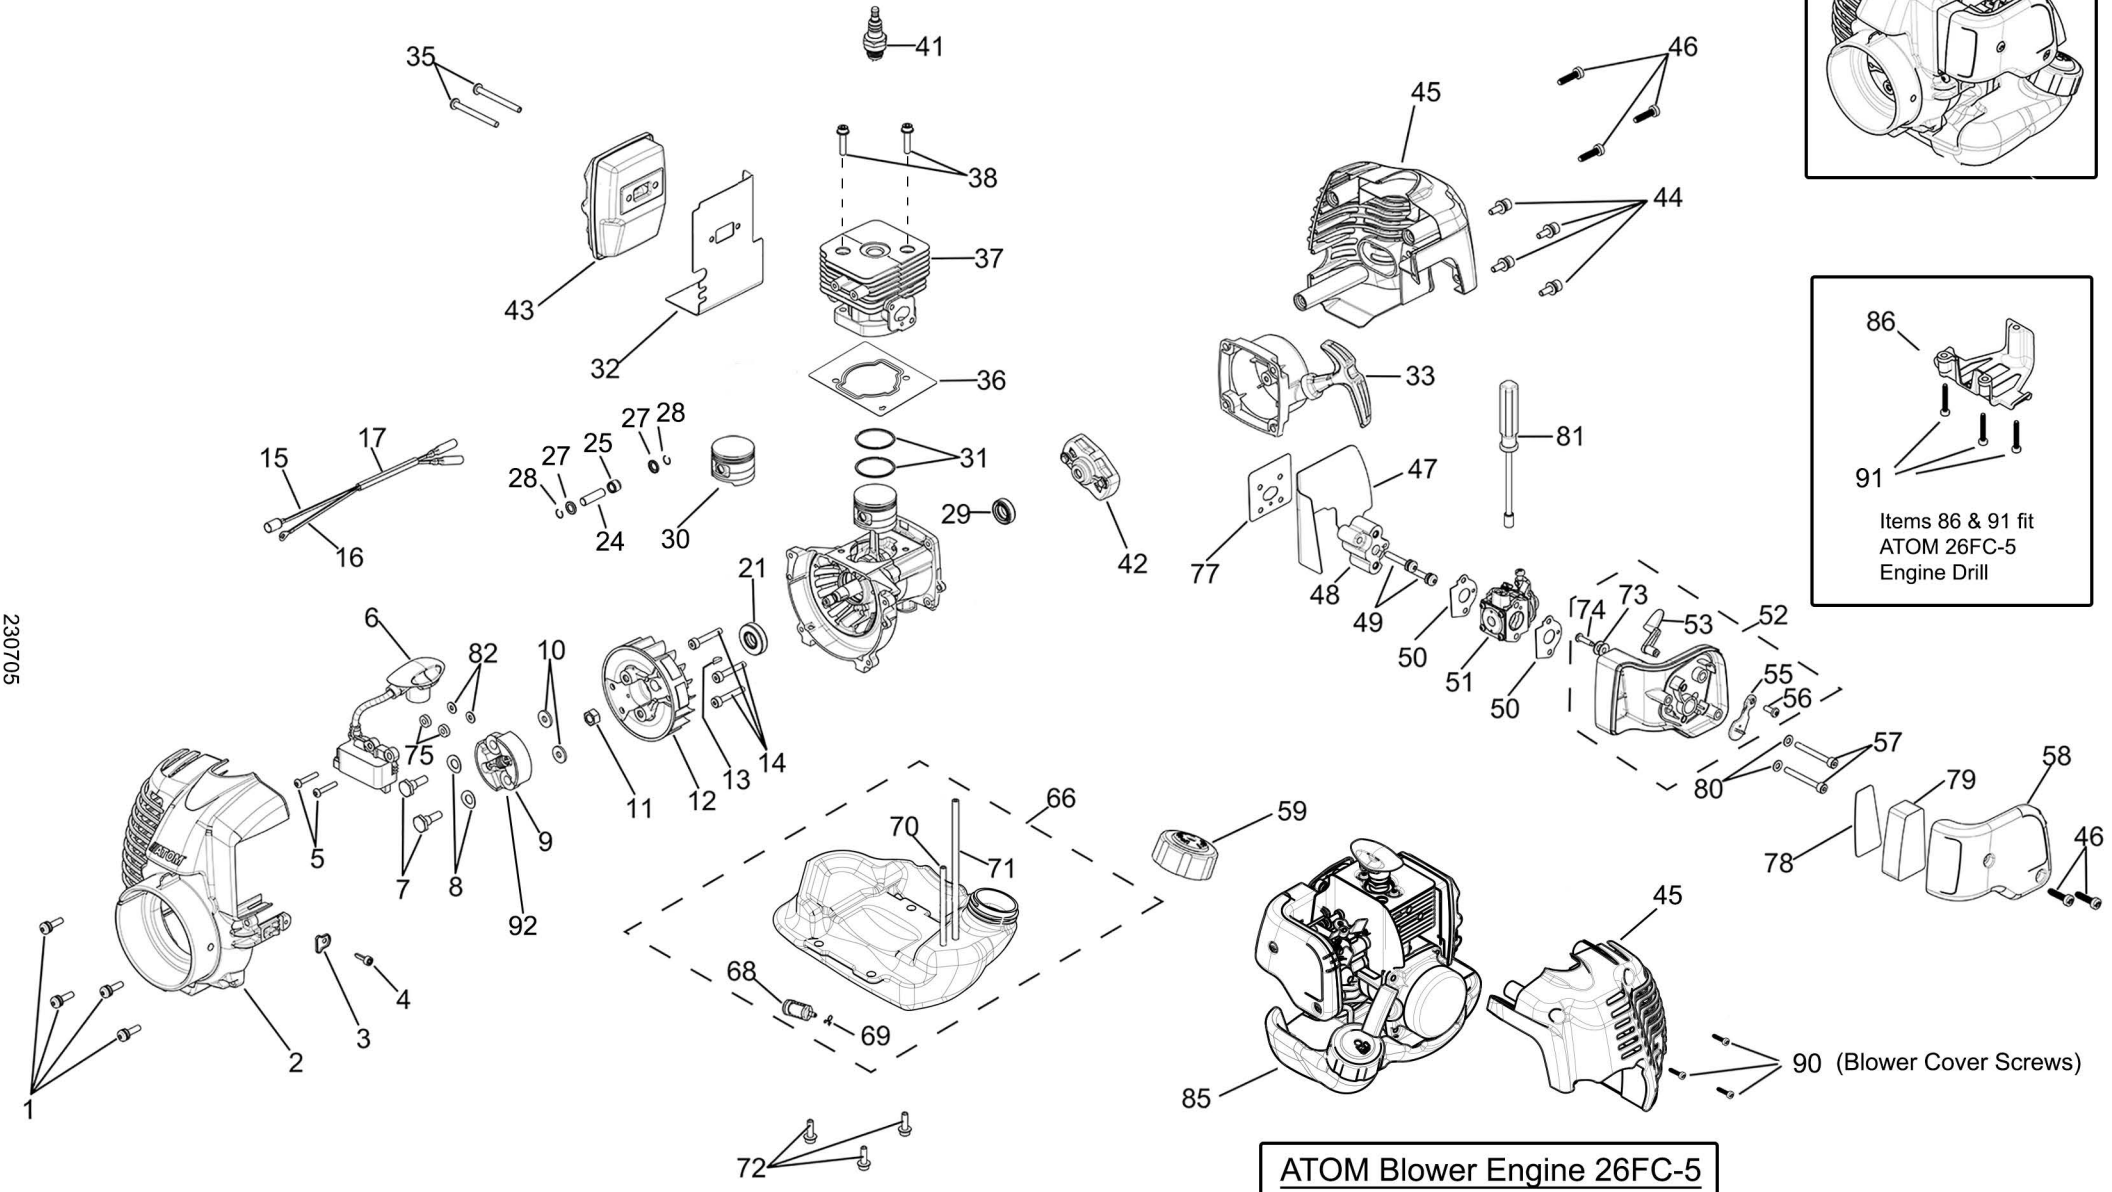

ATOM 26FC-5 REFERENCE No: 772

ATOM Blower Engine 26FC-5
Does not involve key part numbers:
1, 2, 3, 4, 7, 8, 9, 10, 45, 46, 86, 90 & 91

230705

ATOM PRODUCT: ATOM ENGINE 26cc 26FC5

REF NO: 772

Key	Part No	Substitute Part No	NLA	Description	Order Part	Key	Part No	Substitute Part No	NLA	Description	Order Part	Key	Part No	Substitute Part No	NLA	Description	Order Part
1	63547			SCREW & WSR M5x20		35	63581			FC/HPE SCREW M5x50		72	63618			SCREW WSR M5x16	
2	63393CN			COWL FRONT 26FC4/5 BLUE		36	65120			GASKET CYL BASE FC4/5/HPE		73	63619			FC/HPE FLANGE PULLEY	
3	63549			FC/HPE CLAMP RETAINER		37	65146			CYLINDER 10 FIN		74	63620			FC/HPE ST SCREW STEEL	
4	63550			FC/HPE SCREW 13.5		38	63584			FC/HPE SCREW M5x22		75	63621			SPACER IGNITION MODULE	
5	63551			FC/HPE SCREW M4 x 22		41	63587			FC/HPE SPARK PLUG		77	63623			FC/HPE GASKET CYL/MANIFOLD	
6	65147			DIGITAL IGNITION V2		42	64929			PAWLS ASSY 52 OD 26FC3/4		78	63624			FC/HPE MESH METAL	
7	63553			CLUTCH BOLT M6		43	65171			MUFFLER CAT ASSY 26FC5		79	63625			FC/HPE FOAM FILTER	
8	63554			CLUTCH WASHER WAVY		44	63590			ST SCREW & WSR M5x16		80	63626			WASHER 10x5x1	
9	63555A			CLUTCH ASSY GX25/KX26/ATOM		45	63394CN			COWL REAR 26FC4/5 BLUE		81	63627			FC/HPE CARBY JET ADJ	
10	63556			CLUTCH WASHER FLAT		46	43790			SCREW M5.5x22		82	63628			WASHER	
11	63557			FC/HPE NUT ROTOR		47	63593		X	GASKET CYLINDER AIR		84	65195A			ENG ATOM 26FC5 w/COVERS	
12	64974			ROTOR FAN ATOM		48	63594			FC/HPE MANIFOLD CARBY		85	65195			ENG ATOM 26FC5 w/o COVERS	
13	63559			KEY WOODRUFF S43C		49	63595			SCREW WSR M5x31		86	64226WE			DR TANK GUARD ATOM ENG	
14	63560			FC/HPE SCREW M5x30		50	63596			FC/HPE GASKET MANIFOLD		90	64194			SCREW M4.5x19.50	
15	63561			FC/HPE LEAD WIRE		51	65141			ATOM CARBY 10mm VENTURI		91	40650			SCREW M5x36	
16	63562			FC/HPE LEAD WIRE		52	63598WN			ASSY CARB FILTER BODY GREY							
17	63563			FC/HPE SLEEVE		53	63599			CHOKE LEVER							
21	63567			SEAL 28x12 FLYWHEEL END		55	63601			FC/HPE CHOKE PLATE							
24	63570			PIN WRIST		56	63602			FC/HPE ST SCREW M4							
25	63571			NEEDLE BEARING		57	63603			SCREW FILTER BODY							
27	63573			WASHER KEEPER		58	63604WN			FC4/5/HPE FILTER COVER GREY							
28	63574			CIRCLIP WRIST PIN		59	63605			FC/HPE FUEL CAP ASSY							
29	63575			SEAL 22x12 STARTER END		66	65148			FC4 ASSY FUEL TANK							
30	63576			FC/HPE PISTON		68	63614			FILTER FUEL							
31	63577			RING PISTON 1PK		69	63615			CLIP-HOSE-STEEL							
32	65121			GASKET MUFFLER FC4/5/HPE		70	63616			FC/HPE TUBING FUEL							
33	64928			RECOIL START 26FC5		71	63617			FC/HPE TUBING FUEL							