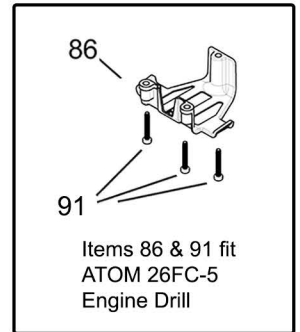

ATOM 26FC-5 REFERENCE No: 772

ATOM Blower Engine 26FC-5
Does not involve key part numbers:
1, 2, 3, 4, 7, 8, 9, 10, 45, 46, 86, 90 & 91

230705

ATOM PRODUCT: ATOM ENGINE 26cc 26FC5

REF NO: 772

Key	Part No	Substitute Part No	NLA	Description	Order Part	Key	Part No	Substitute Part No	NLA	Description	Order Part	Key	Part No	Substitute Part No	NLA	Description	Order Part
1	63547			SCREW & WSR M5x20		35	63581			FC/HPE SCREW M5x50		72	63618			SCREW WSR M5x16	
2	63393CN			COWL FRONT 26FC4/5 BLUE		36	65120			GASKET CYL BASE FC4/5/HPE		73	63619			FC/HPE FLANGE PULLEY	
3	63549			FC/HPE CLAMP RETAINER		37	65146			CYLINDER 10 FIN		74	63620			FC/HPE ST SCREW STEEL	
4	63550			FC/HPE SCREW 13.5		38	63584			FC/HPE SCREW M5x22		75	63621			SPACER IGNITION MODULE	
5	63551			FC/HPE SCREW M4 x 22		41	63587			FC/HPE SPARK PLUG		77	63623			FC/HPE GASKET CYL/MANIFOLD	
6	65147			DIGITAL IGNITION V2		42	64929			PAWLS ASSY 52 OD 26FC3/4		78	63624			FC/HPE MESH METAL	
7	63553			CLUTCH BOLT M6		43	65171			MUFFLER CAT ASSY 26FC5		79	63625			FC/HPE FOAM FILTER	
8	63554			CLUTCH WASHER WAVY		44	63590			ST SCREW & WSR M5x16		80	63626			WASHER 10x5x1	
9	63555A			CLUTCH ASSY GX25/KX26/ATOM		45	63394CN			COWL REAR 26FC4/5 BLUE		81	63627			FC/HPE CARBY JET ADJ	
10	63556			CLUTCH WASHER FLAT		46	43790			SCREW M5.5x22		82	63628			WASHER	
11	63557			FC/HPE NUT ROTOR		47	63593		X	GASKET CYLINDER AIR		84	65195A			ENG ATOM 26FC5 w/COVERS	
12	64974			ROTOR FAN ATOM		48	63594			FC/HPE MANIFOLD CARBY		85	65195			ENG ATOM 26FC5 w/o COVERS	
13	63559			KEY WOODRUFF S43C		49	63595			SCREW WSR M5x31		86	64226WE			DR TANK GUARD ATOM ENG	
14	63560			FC/HPE SCREW M5x30		50	63596			FC/HPE GASKET MANIFOLD		90	64194			SCREW M4.5x19.50	
15	63561			FC/HPE LEAD WIRE		51	65141			ATOM CARBY 10mm VENTURI		91	40650			SCREW M5x36	
16	63562			FC/HPE LEAD WIRE		52	63598WN			ASSY CARB FILTER BODY GREY							
17	63563			FC/HPE SLEEVE		53	63599			CHOKE LEVER							
21	63567			SEAL 28x12 FLYWHEEL END		55	63601			FC/HPE CHOKE PLATE							
24	63570			PIN WRIST		56	63602			FC/HPE ST SCREW M4							
25	63571			NEEDLE BEARING		57	63603			SCREW FILTER BODY							
27	63573			WASHER KEEPER		58	63604WN			FC4/5/HPE FILTER COVER GREY							
28	63574			CIRCLIP WRIST PIN		59	63605			FC/HPE FUEL CAP ASSY							
29	63575			SEAL 22x12 STARTER END		66	65148			FC4 ASSY FUEL TANK							
30	63576			FC/HPE PISTON		68	63614			FILTER FUEL							
31	63577			RING PISTON 1PK		69	63615			CLIP-HOSE-STEEL							
32	65121			GASKET MUFFLER FC4/5/HPE		70	63616			FC/HPE TUBING FUEL							
33	64928			RECOIL START 26FC5		71	63617			FC/HPE TUBING FUEL							