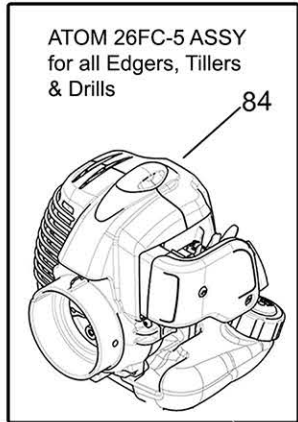

ATOM 26FC-5 REFERENCE No: 772

ATOM Blower Engine 26FC-5
Does not involve key part numbers:
1, 2, 3, 4, 7, 8, 9, 10, 45, 46, 86, 90 & 91

241108

ATOM PRODUCT: ATOM ENGINE 26cc 26FC5

REF NO: 772

Key	Part No	Substitute Part No	NLA	Description	Order Part	Key	Part No	Substitute Part No	NLA	Description	Order Part	Key	Part No	Substitute Part No	NLA	Description	Order Part
1	63547			SCREW & WSR M5x20		35	63581			FC/HPE SCREW M5x50		71	63617			FC/HPE TUBING FUEL	
2	63393CN			COWL FRONT 26FC4/5 BLUE		36	65120			GASKET CYL BASE FC4/5/HPE		72	63618			SCREW WSR M5x16	
3	63549			FC/HPE CLAMP RETAINER		37	65146			CYLINDER 10 FIN		73	63619			FC/HPE FLANGE PULLEY	
4	63550			FC/HPE SCREW 13.5		38	63584			FC/HPE SCREW M5x22		74	63620			FC/HPE ST SCREW STEEL	
5	63551			FC/HPE SCREW M4 x 22		39	65319			SCREW M6x21 TORX30		75	63621			SPACER IGNITION MODULE	
6	65147			DIGITAL IGNITION V2		41	63587			FC/HPE SPARK PLUG		77	63623			FC/HPE GASKET CYL/MANIFOLD	
7	63553			CLUTCH BOLT M6		42	64929			PAWLS ASSY 52 OD 26FC3/4		78	63624			FC/HPE MESH METAL	
8	63554			CLUTCH WASHER WAVY		43	65171			MUFFLER CAT ASSY 26FC5		79	63625			FC/HPE FOAM FILTER	
9	63555A			CLUTCH ASSY GX25/KX26/ATOM		44	63590			ST SCREW & WSR M5x16		80	63626			WASHER 10x5x1	
10	63556			CLUTCH WASHER FLAT		45	63394CN			COWL REAR 26FC4/5 BLUE		81	63627			FC/HPE CARBY JET ADJ	
11	63557			FC/HPE NUT ROTOR		46	43790			SCREW M5.5x22		82	63628			WASHER	
12	64974			ROTOR FAN ATOM		47	63593		X	GASKET CYLINDER AIR		84	65195A			ENG ATOM 26FC5 w/COVERS	
13	63559			KEY WOODRUFF S43C		48	63594			FC/HPE MANIFOLD CARBY		85	65195			ENG ATOM 26FC5 w/o COVERS	
14	63560			FC/HPE SCREW M5x30		49	63595			SCREW WSR M5x31		86	64226WE			DR TANK GUARD ATOM ENG	
15	63561			FC/HPE LEAD WIRE		50	63596			FC/HPE GASKET MANIFOLD		90	64194			SCREW M4.5x19.50	
16	63562			FC/HPE LEAD WIRE		51	65141			ATOM CARBY 10mm VENTURI		91	40650			SCREW M5x36	
17	63563			FC/HPE SLEEVE		52	63598WN			ASSY CARB FILTER BODY GREY							
21	63567			SEAL 28x12 FLYWHEEL END		53	63599			CHOKE LEVER							
24	63570			PIN WRIST		55	63601			FC/HPE CHOKE PLATE							
25	63571			NEEDLE BEARING		56	63602			FC/HPE ST SCREW M4							
27	63573			WASHER KEEPER		57	63603			SCREW FILTER BODY							
28	63574			CIRCLIP WRIST PIN		58	63604WN			FC4/5/HPE FILTER COVER GREY							
29	63575			SEAL 22x12 STARTER END		59	63605			FC/HPE FUEL CAP ASSY							
30	63576			FC/HPE PISTON		66	65148			FC4 ASSY FUEL TANK							
31	63577			RING PISTON 1PK		68	63614			FILTER FUEL							
32	65121			GASKET MUFFLER FC4/5/HPE		69	63615			CLIP-HOSE-STEEL							
33	64928			RECOIL START 26HPE 35 HT		70	63616			FC/HPE TUBING FUEL							