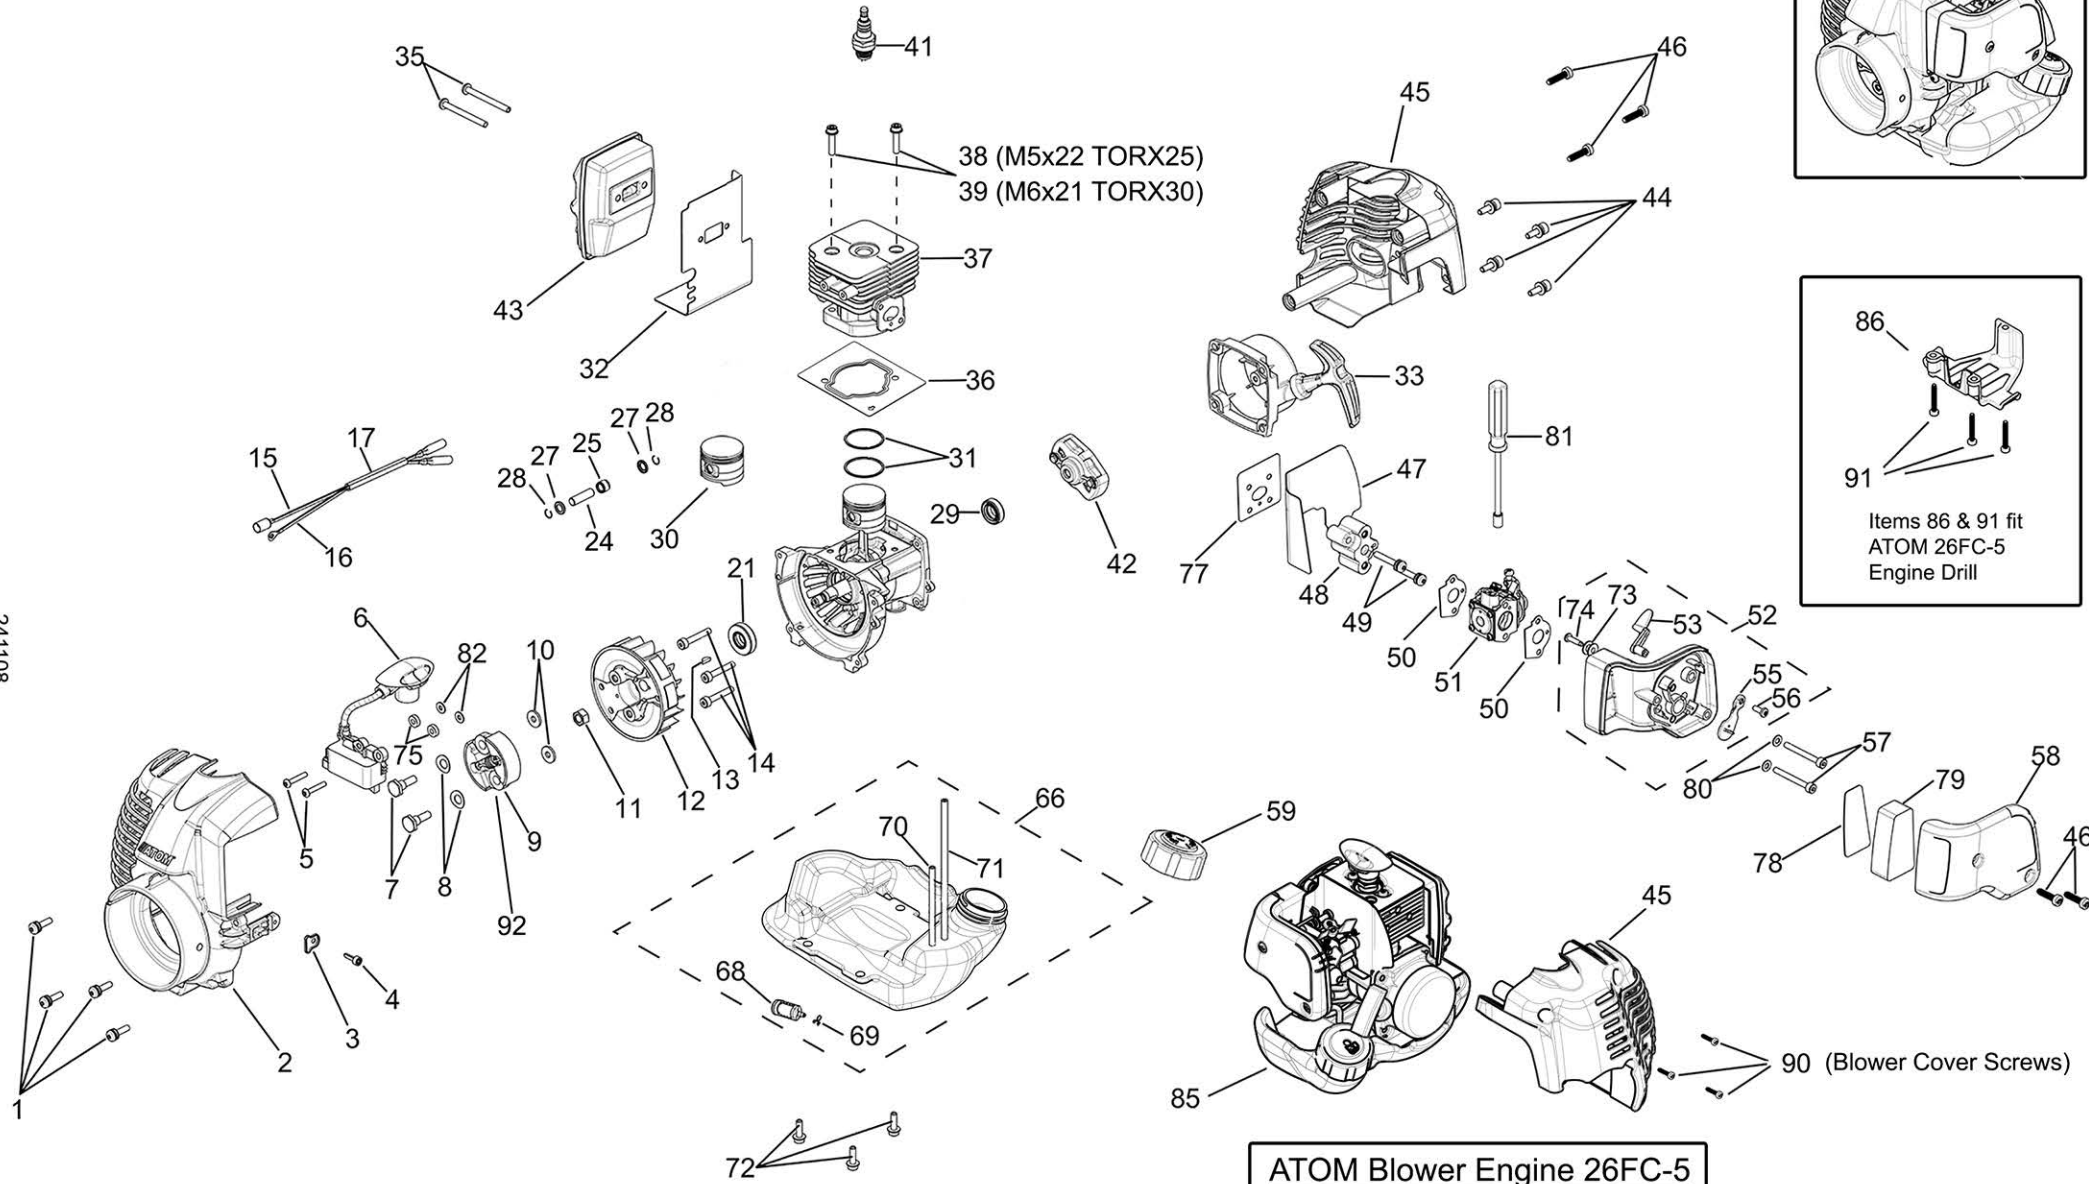

ATOM 26FC-5 REFERENCE No: 772

ATOM Blower Engine 26FC-5
Does not involve key part numbers:
1, 2, 3, 4, 7, 8, 9, 10, 45, 46, 86, 90 & 91

241108

ATOM PRODUCT: ATOM ENGINE 26cc 26FC5

REF NO: 772

Key	Part No	Substitute Part No	NLA	Description	Order Part	Key	Part No	Substitute Part No	NLA	Description	Order Part	Key	Part No	Substitute Part No	NLA	Description	Order Part
1	63547			SCREW & WSR M5x20		35	63581			FC/HPE SCREW M5x50		71	63617			FC/HPE TUBING FUEL	
2	63393CN			COWL FRONT 26FC4/5 BLUE		36	65120			GASKET CYL BASE FC4/5/HPE		72	63618			SCREW WSR M5x16	
3	63549			FC/HPE CLAMP RETAINER		37	65146			CYLINDER 10 FIN		73	63619			FC/HPE FLANGE PULLEY	
4	63550			FC/HPE SCREW 13.5		38	63584			FC/HPE SCREW M5x22		74	63620			FC/HPE ST SCREW STEEL	
5	63551			FC/HPE SCREW M4 x 22		39	65319			SCREW M6x21 TORX30		75	63621			SPACER IGNITION MODULE	
6	65147			DIGITAL IGNITION V2		41	63587			FC/HPE SPARK PLUG		77	63623			FC/HPE GASKET CYL/MANIFOLD	
7	63553			CLUTCH BOLT M6		42	64929			PAWLS ASSY 52 OD 26FC3/4		78	63624			FC/HPE MESH METAL	
8	63554			CLUTCH WASHER WAVY		43	65171			MUFFLER CAT ASSY 26FC5		79	63625			FC/HPE FOAM FILTER	
9	63555A			CLUTCH ASSY GX25/KX26/ATOM		44	63590			ST SCREW & WSR M5x16		80	63626			WASHER 10x5x1	
10	63556			CLUTCH WASHER FLAT		45	63394CN			COWL REAR 26FC4/5 BLUE		81	63627			FC/HPE CARBY JET ADJ	
11	63557			FC/HPE NUT ROTOR		46	43790			SCREW M5.5x22		82	63628			WASHER	
12	64974			ROTOR FAN ATOM		47	63593		X	GASKET CYLINDER AIR		84	65195A			ENG ATOM 26FC5 w/COVERS	
13	63559			KEY WOODRUFF S43C		48	63594			FC/HPE MANIFOLD CARBY		85	65195			ENG ATOM 26FC5 w/o COVERS	
14	63560			FC/HPE SCREW M5x30		49	63595			SCREW WSR M5x31		86	64226WE			DR TANK GUARD ATOM ENG	
15	63561			FC/HPE LEAD WIRE		50	63596			FC/HPE GASKET MANIFOLD		90	64194			SCREW M4.5x19.50	
16	63562			FC/HPE LEAD WIRE		51	65141			ATOM CARBY 10mm VENTURI		91	40650			SCREW M5x36	
17	63563			FC/HPE SLEEVE		52	63598WN			ASSY CARB FILTER BODY GREY							
21	63567			SEAL 28x12 FLYWHEEL END		53	63599			CHOKE LEVER							
24	63570			PIN WRIST		55	63601			FC/HPE CHOKE PLATE							
25	63571			NEEDLE BEARING		56	63602			FC/HPE ST SCREW M4							
27	63573			WASHER KEEPER		57	63603			SCREW FILTER BODY							
28	63574			CIRCLIP WRIST PIN		58	63604WN			FC4/5/HPE FILTER COVER GREY							
29	63575			SEAL 22x12 STARTER END		59	63605			FC/HPE FUEL CAP ASSY							
30	63576			FC/HPE PISTON		66	65148			FC4 ASSY FUEL TANK							
31	63577			RING PISTON 1PK		68	63614			FILTER FUEL							
32	65121			GASKET MUFFLER FC4/5/HPE		69	63615			CLIP-HOSE-STEEL							
33	64928			RECOIL START 26HPE 35 HT		70	63616			FC/HPE TUBING FUEL							