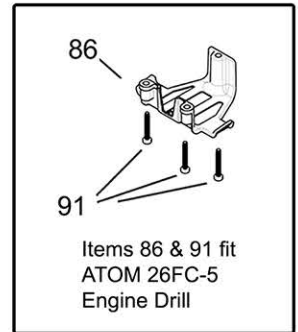

ATOM 26FC-5 REFERENCE No: 772

ATOM Blower Engine 26FC-5
Does not involve key part numbers:
1, 2, 3, 4, 7, 8, 9, 10, 45, 46, 86, 90 & 91

241108

ATOM PRODUCT: ATOM ENGINE 26cc 26FC5

REF NO: 772

Key	Part No	Substitute Part No	NLA	Description	Order Part	Key	Part No	Substitute Part No	NLA	Description	Order Part	Key	Part No	Substitute Part No	NLA	Description	Order Part
1	63547			SCREW & WSR M5x20		35	63581			FC/HPE SCREW M5x50		71	63617			FC/HPE TUBING FUEL	
2	63393CN			COWL FRONT 26FC4/5 BLUE		36	65120			GASKET CYL BASE FC4/5/HPE		72	63618			SCREW WSR M5x16	
3	63549			FC/HPE CLAMP RETAINER		37	65146			CYLINDER 10 FIN		73	63619			FC/HPE FLANGE PULLEY	
4	63550			FC/HPE SCREW 13.5		38	63584			FC/HPE SCREW M5x22		74	63620			FC/HPE ST SCREW STEEL	
5	63551			FC/HPE SCREW M4 x 22		39	65319			SCREW M6x21 TORX30		75	63621			SPACER IGNITION MODULE	
6	65147			DIGITAL IGNITION V2		41	63587			FC/HPE SPARK PLUG		77	63623			FC/HPE GASKET CYL/MANIFOLD	
7	63553			CLUTCH BOLT M6		42	64929			PAWLS ASSY 52 OD 26FC3/4		78	63624			FC/HPE MESH METAL	
8	63554			CLUTCH WASHER WAVY		43	65171			MUFFLER CAT ASSY 26FC5		79	63625			FC/HPE FOAM FILTER	
9	63555A			CLUTCH ASSY GX25/KX26/ATOM		44	63590			ST SCREW & WSR M5x16		80	63626			WASHER 10x5x1	
10	63556			CLUTCH WASHER FLAT		45	63394CN			COWL REAR 26FC4/5 BLUE		81	63627			FC/HPE CARBY JET ADJ	
11	63557			FC/HPE NUT ROTOR		46	43790			SCREW M5.5x22		82	63628			WASHER	
12	64974			ROTOR FAN ATOM		47	63593		X	GASKET CYLINDER AIR		84	65195A			ENG ATOM 26FC5 w/COVERS	
13	63559			KEY WOODRUFF S43C		48	63594			FC/HPE MANIFOLD CARBY		85	65195			ENG ATOM 26FC5 w/o COVERS	
14	63560			FC/HPE SCREW M5x30		49	63595			SCREW WSR M5x31		86	64226WE			DR TANK GUARD ATOM ENG	
15	63561			FC/HPE LEAD WIRE		50	63596			FC/HPE GASKET MANIFOLD		90	64194			SCREW M4.5x19.50	
16	63562			FC/HPE LEAD WIRE		51	65141			ATOM CARBY 10mm VENTURI		91	40650			SCREW M5x36	
17	63563			FC/HPE SLEEVE		52	63598WN			ASSY CARB FILTER BODY GREY							
21	63567			SEAL 28x12 FLYWHEEL END		53	63599			CHOKE LEVER							
24	63570			PIN WRIST		55	63601			FC/HPE CHOKE PLATE							
25	63571			NEEDLE BEARING		56	63602			FC/HPE ST SCREW M4							
27	63573			WASHER KEEPER		57	63603			SCREW FILTER BODY							
28	63574			CIRCLIP WRIST PIN		58	63604WN			FC4/5/HPE FILTER COVER GREY							
29	63575			SEAL 22x12 STARTER END		59	63605			FC/HPE FUEL CAP ASSY							
30	63576			FC/HPE PISTON		66	65148			FC4 ASSY FUEL TANK							
31	63577			RING PISTON 1PK		68	63614			FILTER FUEL							
32	65121			GASKET MUFFLER FC4/5/HPE		69	63615			CLIP-HOSE-STEEL							
33	64928			RECOIL START 26HPE 35 HT		70	63616			FC/HPE TUBING FUEL							