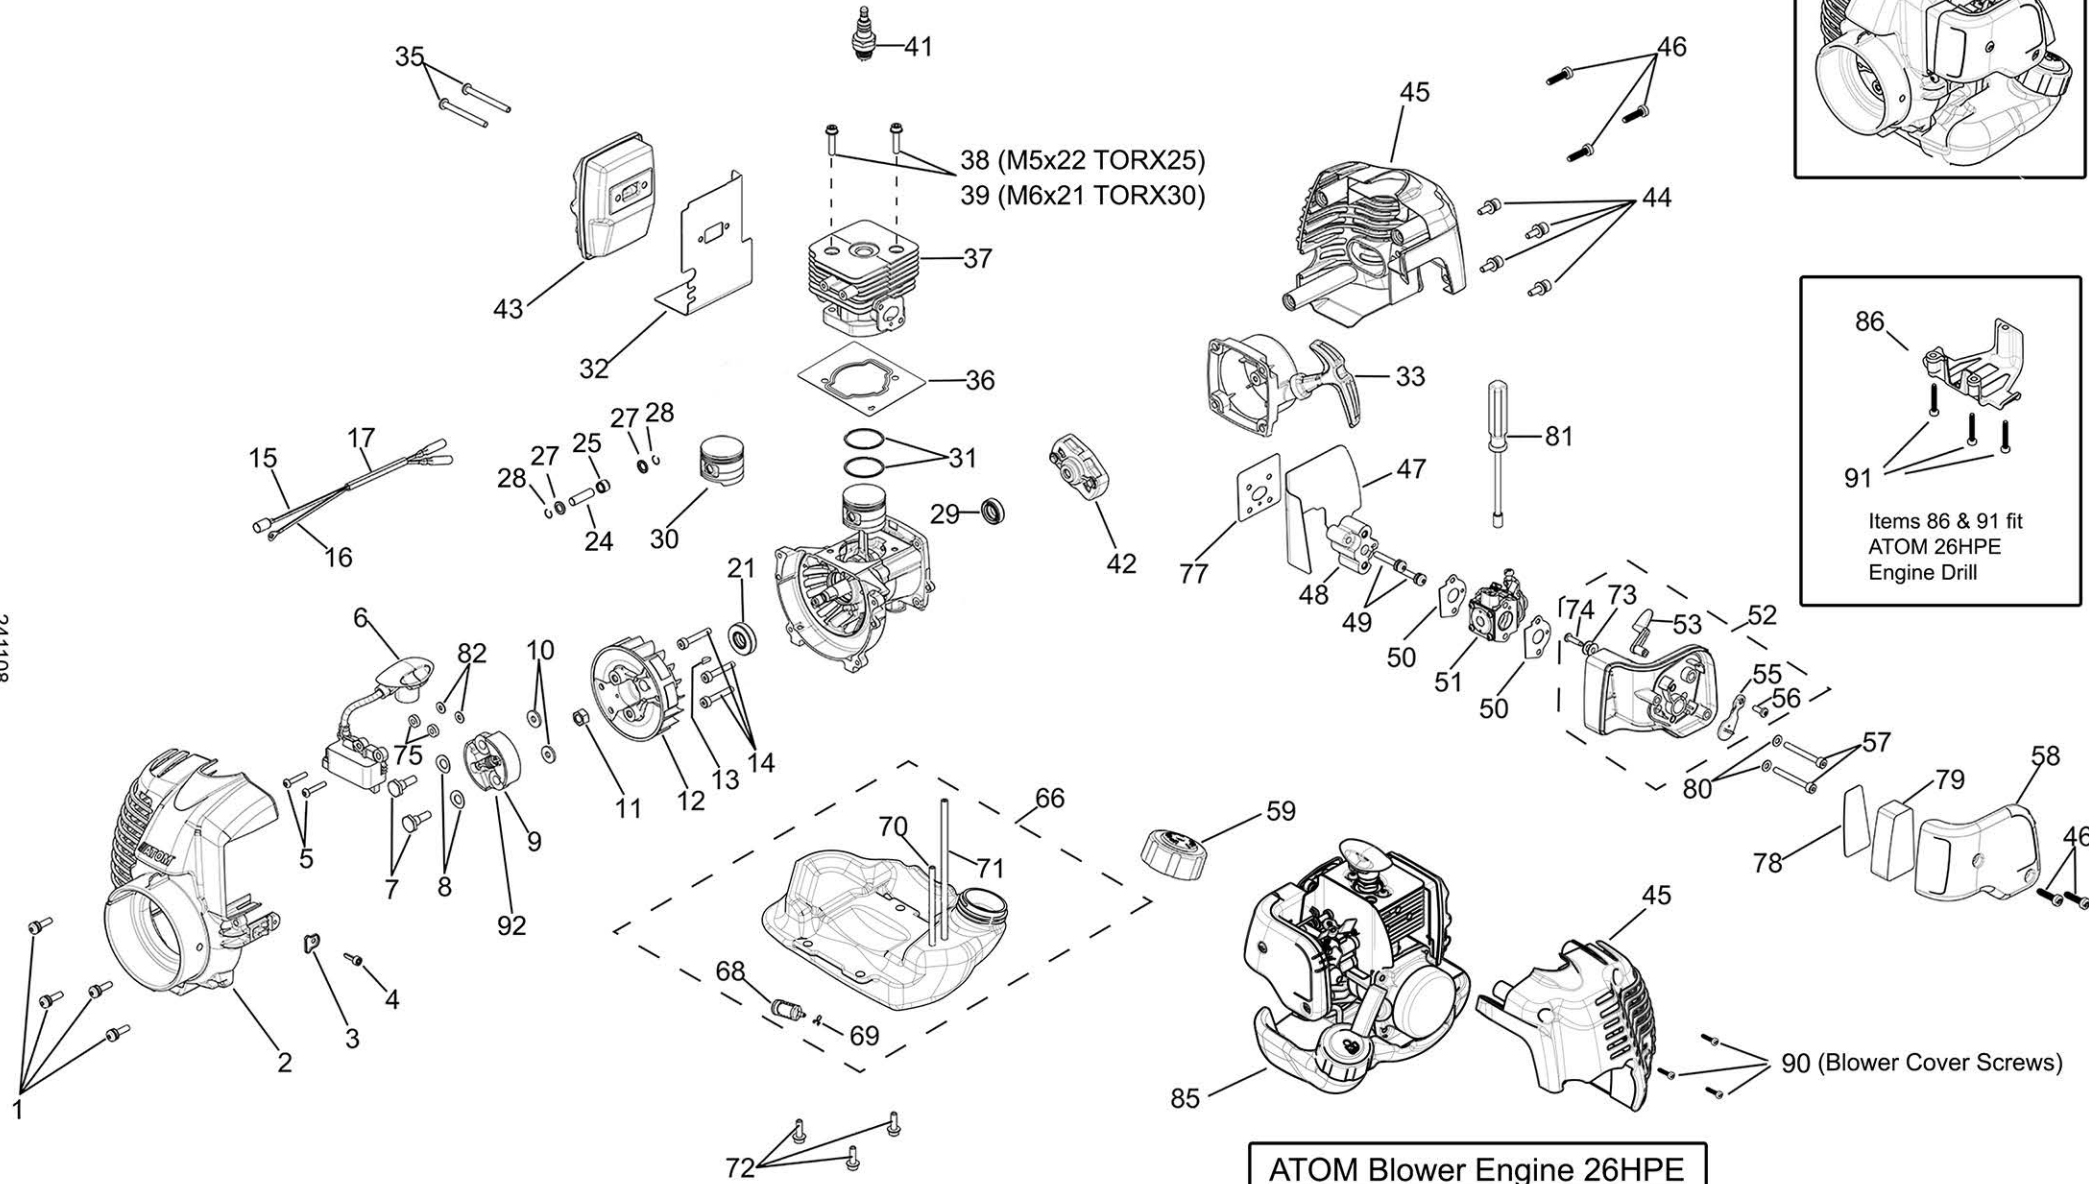

ATOM 26HPE REFERENCE No: 773

ATOM Blower Engine 26HPE
Does not involve key part numbers:
1, 2, 3, 4, 7, 8, 9, 10, 45, 46, 86, 90 & 91

241108

8/11/2024

ATOM PRODUCT: ATOM ENGINE 26cc HPE

REF NO: 773

Key	Part No	Substitute Part No	NLA	Description	Order Part	Key	Part No	Substitute Part No	NLA	Description	Order Part	Key	Part No	Substitute Part No	NLA	Description	Order Part
1	63547			SCREW & WASHER M5 x 20		32	65121			GASKET MUFFLER FC4/5		66	65148			ASSY FUEL TANK	
2	63393RN			COWL FRONT 26HPE RED		33	64928			RECOIL STARTER 26FC4		68	63614			FUEL FILTER	
3	63549			CLAMP RETAINER		35	63581			SCREW M5 x 50		69	63615			CLIP-HOSE-STEEL	
4	63550			SCREW 13.5		36	65120			CYLINDER GASKET		70	63616			TUBING FUEL	
5	63551			SCREW, M4 x 22		37	65146			CYLINDER 10 FIN FC4		71	63617			TUBING FUEL	
6	65147			DIGITAL IGNITION V2		38	63584			SCREW M5 x 22 TORX25		72	63618			SCREW & WASHER M5x16	
7	63553			BOLT M6 CLUTCH		39	65319			SCREW M6 x 21 TORX30		73	63619			FLANGE PULLEY	
8	63554			CLUTCH WASH WAVY		41	63587			SPARK PLUG		74	63620			ST SCREW STEEL	
9	63555A			CLUTCH ASSY		42	64929			PAWLS ASSY 52mm OD		75	63621			SPACER IGNITION MODULE	
10	63556			CLUTCH WASHER FLAT		43	65172			MUFFLER CAT ASSY 26HPE		77	63623			GASKET CYLINDER/MANIFOLD	
11	63557			NUT ROTOR		44	63590			ST SCREW & WASHER M5x16		78	63624			MESH METAL	
12	64974			ROTOR FAN ATOM		45	63394RN			COWL REAR 26HPE RED		79	63625			FOAM FILTER	
13	63559			KEY WOODRUFF		46	43790			SCREW M5.5mm x 22		80	63626			WASHER 10 x 5 x 1	
14	63560			SCREW M5 x 30		47	63593		X	GASKET CYLINDER AIR		81	63627			CARBY JET ADJ	
15	63561			LEAD WIRE		48	63594			MANIFOLD CARBY		82	63628			WASHER	
16	63562			LEAD WIRE		49	63595			SCREW & WASHER M5x31		84	65196A			ASSY ENG 26HPEw/COVERS	
17	63563			SLEEVE		50	63596			GASKET MANIFOLD		85	65196			ASSY ENG 26HPE w/o COVERS	
21	63567			SEAL CRANK FLYWHEEL END		51	65141			ATOM CARBY 10mm VENTURI		86	64220WP			DRILL THRO HDL COVER	
24	63570			PIN WRIST		52	63598WN			ASSY CARB FILTER BODY GREY		90	64194			SCREW T20x19.50	
25	63571			NEEDLE BEARING		53	63599			CHOKE LEVER		91	40650			SCREW M5x36	
27	63573			WASHER KEEPER		55	63601			CHOKE PLATE		92	65274			EXHAUST HEAT SHIELD BL 26HPE	
28	63574			CIRCLIP WRIST		56	63602			ST SCREW, M4							
29	63575			SEAL, CRANK STARTER END		57	63603			SCREW, FILTER BODY							
30	63576			PISTON		58	63604WN			FILTER COVER GREY							
31	63577			RING PISTON 1PK		59	63605			FUEL CAP ASSY							