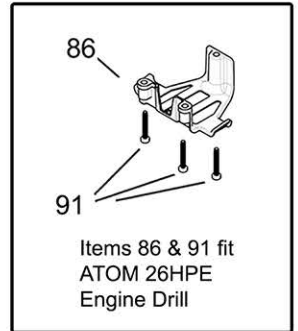

ATOM 26HPE REFERENCE No: 773

ATOM Blower Engine 26HPE
Does not involve key part numbers:
1, 2, 3, 4, 7, 8, 9, 10, 45, 46, 86, 90 & 91

241108

8/11/2024

ATOM PRODUCT: ATOM ENGINE 26cc HPE

REF NO: 773

Key	Part No	Substitute Part No	NLA	Description	Order Part	Key	Part No	Substitute Part No	NLA	Description	Order Part	Key	Part No	Substitute Part No	NLA	Description	Order Part
1	63547			SCREW & WASHER M5 x 20		32	65121			GASKET MUFFLER FC4/5		66	65148			ASSY FUEL TANK	
2	63393RN			COWL FRONT 26HPE RED		33	64928			RECOIL STARTER 26FC4		68	63614			FUEL FILTER	
3	63549			CLAMP RETAINER		35	63581			SCREW M5 x 50		69	63615			CLIP-HOSE-STEEL	
4	63550			SCREW 13.5		36	65120			CYLINDER GASKET		70	63616			TUBING FUEL	
5	63551			SCREW, M4 x 22		37	65146			CYLINDER 10 FIN FC4		71	63617			TUBING FUEL	
6	65147			DIGITAL IGNITION V2		38	63584			SCREW M5 x 22 TORX25		72	63618			SCREW & WASHER M5x16	
7	63553			BOLT M6 CLUTCH		39	65319			SCREW M6 x 21 TORX30		73	63619			FLANGE PULLEY	
8	63554			CLUTCH WASH WAVY		41	63587			SPARK PLUG		74	63620			ST SCREW STEEL	
9	63555A			CLUTCH ASSY		42	64929			PAWLS ASSY 52mm OD		75	63621			SPACER IGNITION MODULE	
10	63556			CLUTCH WASHER FLAT		43	65172			MUFFLER CAT ASSY 26HPE		77	63623			GASKET CYLINDER/MANIFOLD	
11	63557			NUT ROTOR		44	63590			ST SCREW & WASHER M5x16		78	63624			MESH METAL	
12	64974			ROTOR FAN ATOM		45	63394RN			COWL REAR 26HPE RED		79	63625			FOAM FILTER	
13	63559			KEY WOODRUFF		46	43790			SCREW M5.5mm x 22		80	63626			WASHER 10 x 5 x 1	
14	63560			SCREW M5 x 30		47	63593		X	GASKET CYLINDER AIR		81	63627			CARBY JET ADJ	
15	63561			LEAD WIRE		48	63594			MANIFOLD CARBY		82	63628			WASHER	
16	63562			LEAD WIRE		49	63595			SCREW & WASHER M5x31		84	65196A			ASSY ENG 26HPEw/COVERS	
17	63563			SLEEVE		50	63596			GASKET MANIFOLD		85	65196			ASSY ENG 26HPE w/o COVERS	
21	63567			SEAL CRANK FLYWHEEL END		51	65141			ATOM CARBY 10mm VENTURI		86	64220WP			DRILL THRO HDL COVER	
24	63570			PIN WRIST		52	63598WN			ASSY CARB FILTER BODY GREY		90	64194			SCREW T20x19.50	
25	63571			NEEDLE BEARING		53	63599			CHOKE LEVER		91	40650			SCREW M5x36	
27	63573			WASHER KEEPER		55	63601			CHOKE PLATE		92	65274			EXHAUST HEAT SHIELD BL 26HPE	
28	63574			CIRCLIP WRIST		56	63602			ST SCREW, M4							
29	63575			SEAL, CRANK STARTER END		57	63603			SCREW, FILTER BODY							
30	63576			PISTON		58	63604WN			FILTER COVER GREY							
31	63577			RING PISTON 1PK		59	63605			FUEL CAP ASSY							